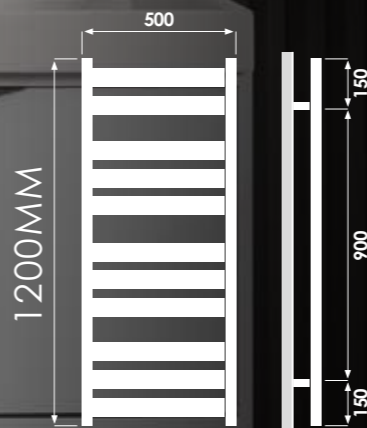

AZOR

**HIGHER HEAT
OUTPUT THAN
CHROME**

Providing you with
more warmth and
better heat efficiency

AZOR

ANTHRACITE

Code	Height (mm)	Width (mm)	Watts $\Delta T50$	Dual Energy (optional)	BTU $\Delta T50$	Price
AZO080050346	800	500	324	200	1105	£283.90
AZO120050346	1200	500	476	300	1624	£373.56
AZO160050346	1600	500	647	500	2208	£512.99

--- Pipe centres from wall: 65mm | Pipe centres: 468mm | Finish: Anthracite

ACCESSORIES
AVAILABLE
SEE PAGE 42

SEE PAGE 44 FOR
CO-ORDINATING
VALVES

SEE PAGE 48
FOR DUAL
ENERGY PACKS