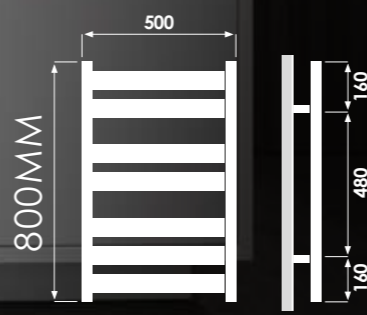

AZOR

**HIGHER HEAT
OUTPUT THAN
CHROME**

Providing you with
more warmth and
better heat efficiency

AZOR

ANTHRACITE

Code	Height (mm)	Width (mm)	Watts $\Delta T50$	Dual Energy (optional)	BTU $\Delta T50$	Price
AZO080050346	800	500	324	200	1105	£283.90
AZO120050346	1200	500	476	300	1624	£373.56
AZO160050346	1600	500	647	500	2208	£512.99

--- Pipe centres from wall: 65mm | Pipe centres: 468mm | Finish: Anthracite

ACCESSORIES
AVAILABLE
SEE PAGE 42

SEE PAGE 44 FOR
CO-ORDINATING
VALVES

SEE PAGE 48
FOR DUAL
ENERGY PACKS