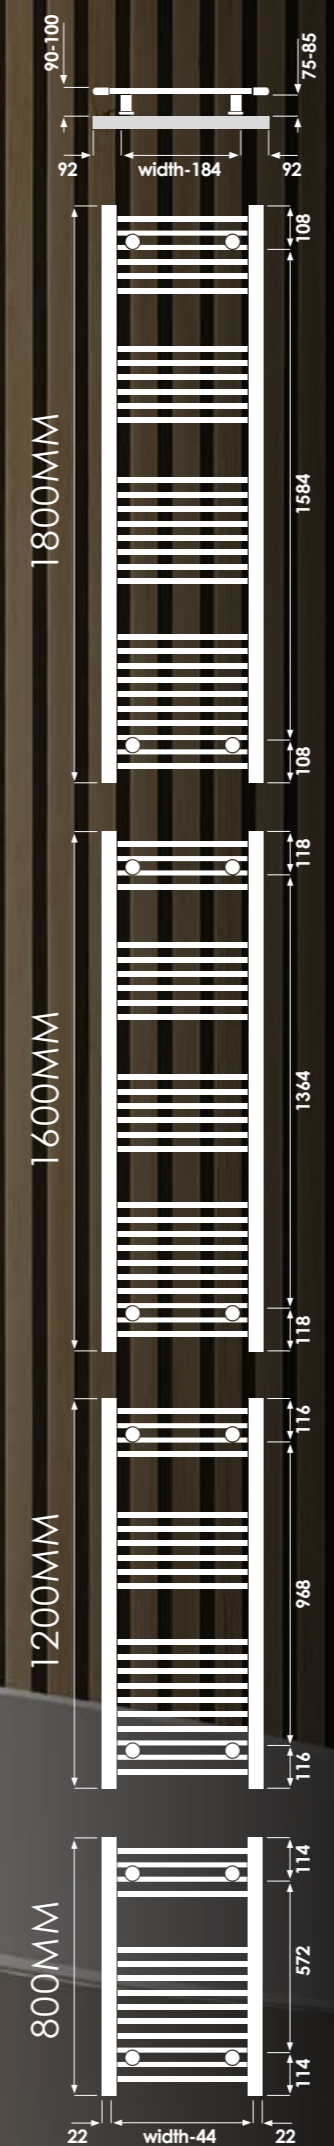

ELAN STRAIGHT

CHROME

Code	Height (mm)	Width (mm)	Watts ΔT50	Dual Energy (optional)	BTU ΔT50	Price
ELNC060040	600	400	151	100	515	£180.85
ELNC060080	600	800	280	100	955	£290.93
ELNC060100	600	1000	345	100	1177	£311.38
ELNC080040	800	400	177	100	604	£157.67
ELNC080050	800	500	218	150	744	£166.07
ELNC080060	800	600	258	150	880	£176.60
ELNC100050	1000	500	287	150	979	£223.31
ELNC120040	1200	400	260	200	887	£227.05
ELNC120050	1200	500	315	200	1075	£235.44
ELNC120060	1200	600	370	300	1262	£245.95
ELNC160030	1600	300	300	200	1024	£273.64
ELNC160050	1600	500	427	300	1457	£336.38
ELNC160060	1600	600	506	300	1726	£344.81
ELNC180030	1800	300	320	200	1092	£301.94
ELNC180050	1800	500	484	300	1651	£374.21
ELNC180060	1800	600	574	400	1958	£384.72
ELNC180075	1800	750	741	400	2527	£413.59

← Pipe centres from wall: 75-85mm | Pipe centres: 400mm Wide: 356mm / 500mm Wide: 456mm / 600mm Wide: 556mm | Finish: Chrome

GOOD LOOKS

The Elan Straight's contemporary styling looks good in any bathroom