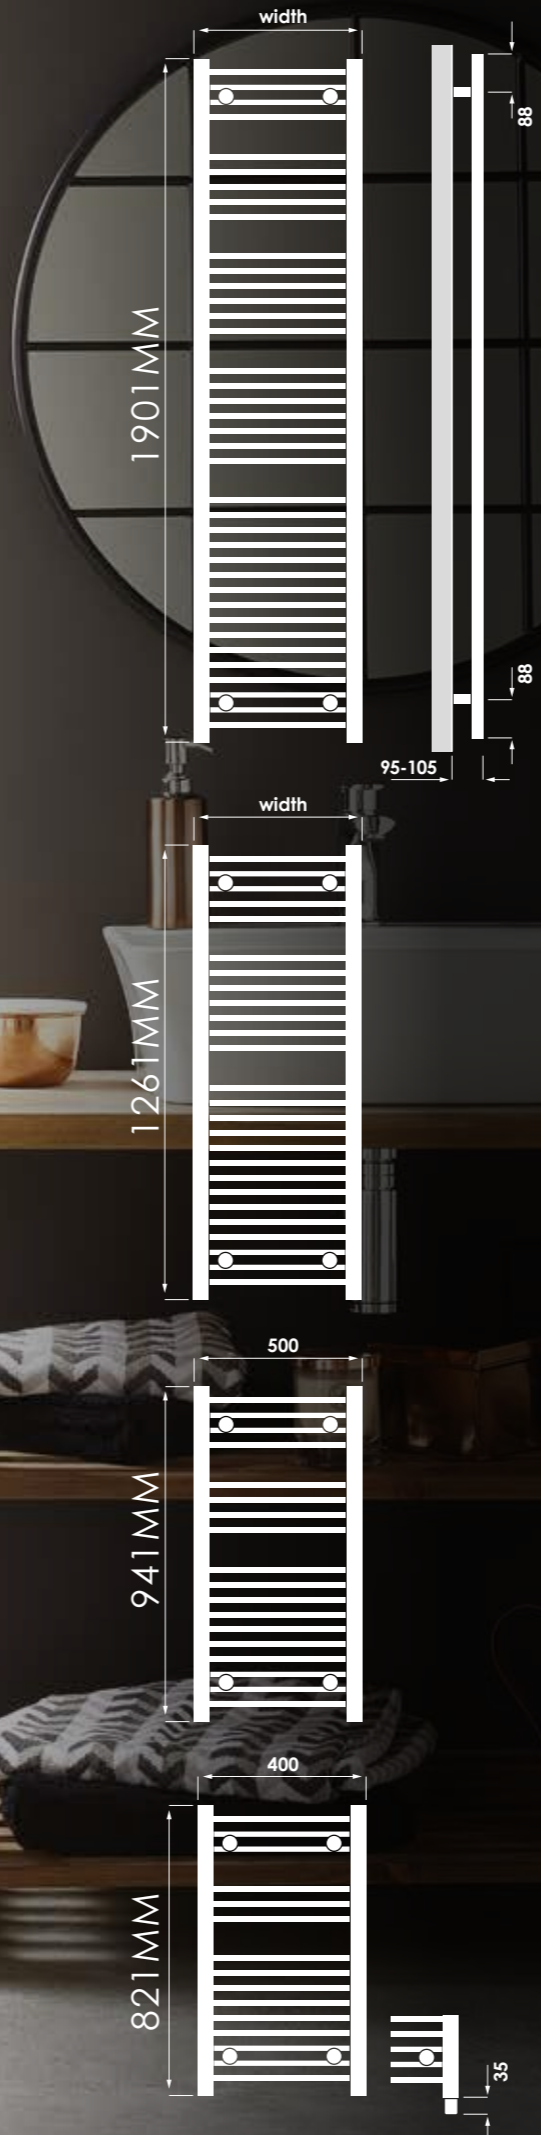

ELECTRIC

PERFECT FOR THE MODERN HOME

Easy to install, energy efficient and can heat your towels when your central heating is off

ELAN ELECTRIC

SIMPLE IMMERSION HEATER CHROME

Code	Height (mm)	Width (mm)	Watts $\Delta T50$	Price
ELNEC08040F	821	400	150	£416.12
ELNEC09050F	941	500	200	£425.75
ELNEC12050F	1261	500	200	£500.90
ELNEC12060F	1261	600	300	£506.71
ELNEC18050F	1901	500	400	£624.19
ELNEC18060F	1901	600	500	£632.80

ACCESSORIES AVAILABLE SEE PAGE 42