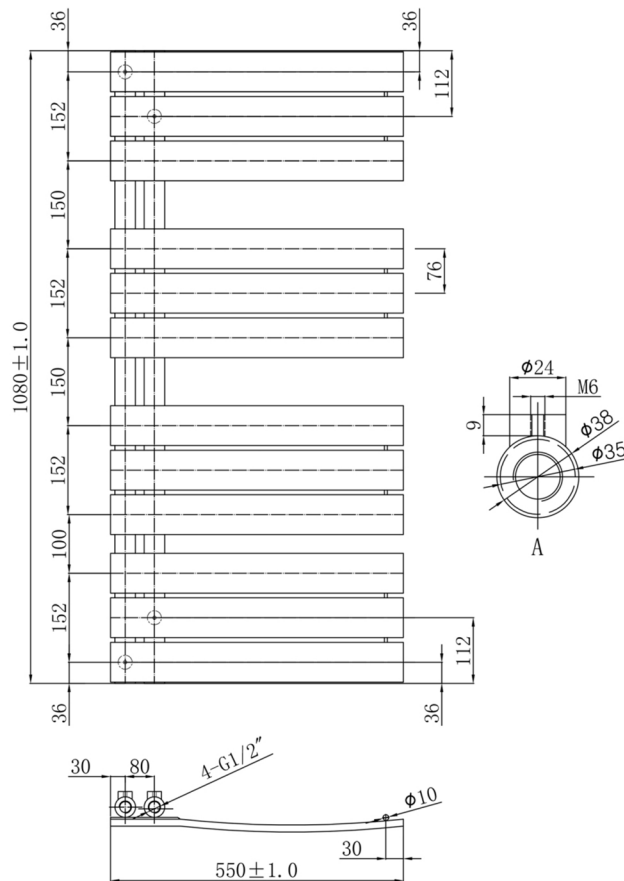

# Technical Data Sheet

Product range: CLEO

Product code: CLE108BBL

Finishes Available: Brushed Black

Size	Bars	BTU	Pipe Centre	Projection	Recommended Element	Finish
1080 x 550	12	1273	80	100	400W	Steel PVD Brushed Black

# Technical Data Sheet

Product range: CLEO

Product code: CLE1400BBL

Finishes Available: Brushed Black

Size	Bars	BTU	Pipe Centre	Projection	Recommended Element	Finish
10400 x 550	14	1485	80	100	600W	Steel PVD Brushed Black