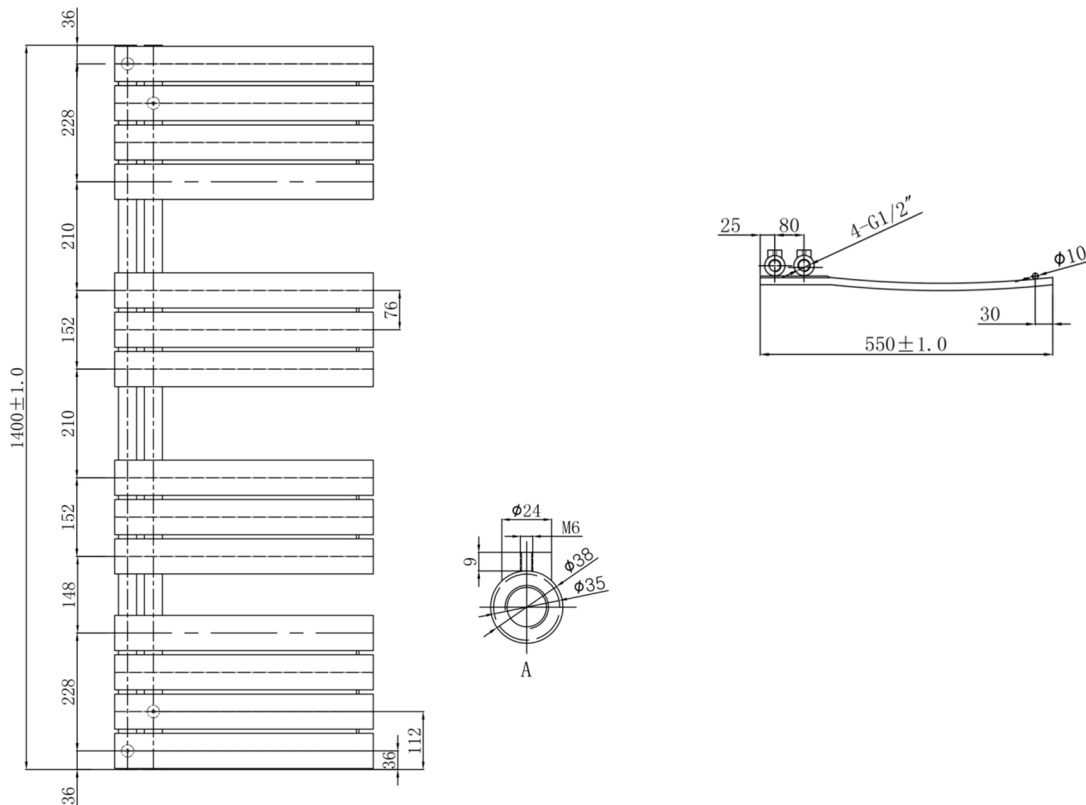

# Technical Data Sheet

Product range: CLEO

Product code: CLE108BBL

Finishes Available: Brushed Black

Size	Bars	BTU	Pipe Centre	Projection	Recommended Element	Finish
1080 x 550	12	1273	80	100	400W	Steel PVD Brushed Black

# Technical Data Sheet

Product range: CLEO

Product code: CLE1400BBL

Finishes Available: Brushed Black

Size	Bars	BTU	Pipe Centre	Projection	Recommended Element	Finish
10400 x 550	14	1485	80	100	600W	Steel PVD Brushed Black