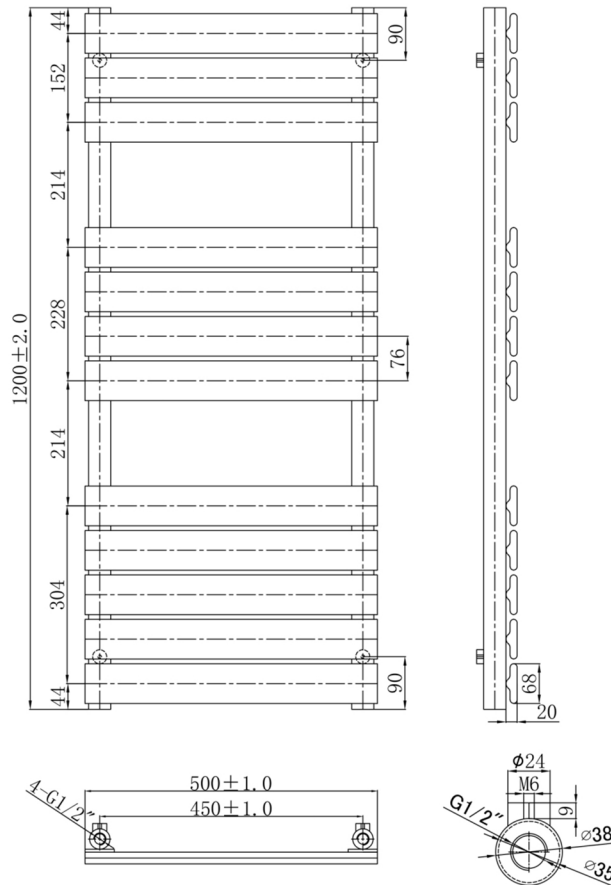

Technical Data Sheet

Product range: HIX

Product code: HIX800MB

Finishes Available: Matt Black

Size	Bars	BTU	Pipe Centre	Projection	Recommended Element	Finish
800 x 500	8	1477	450	100	250 - 300W	Mild Steel PVD Powder Coated

Technical Data Sheet

Product range: HIX

Product code: HIX1200MB

Finishes Available: Matt Black

Size	Bars	BTU	Pipe Centre	Projection	Recommended Element	Finish
1200 x 500	12	2216	450	100	400W	Mild Steel Power Coated

Technical Data Sheet

Product range: HIX

Product code: HIX1600MB

Finishes Available: Matt Black

Size	Bars	BTU	Pipe Centre	Projection	Recommended Element	Finish
1600 x 500	16	2954	450	100	600W	Mild Steel Powder Coated