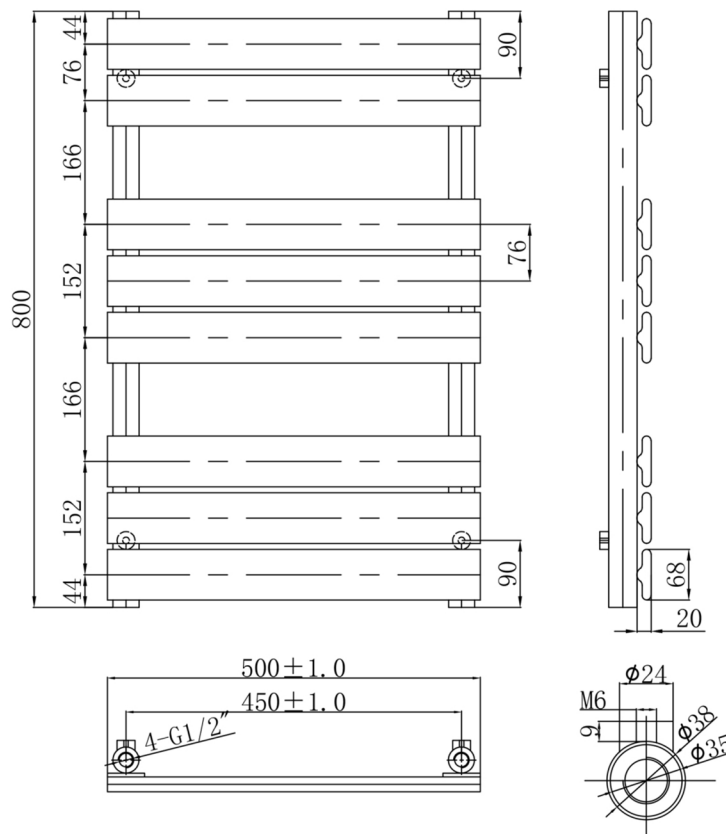

Technical Data Sheet

Product range: HIX

Product code: HIX800MB

Finishes Available: Matt Black

Size	Bars	BTU	Pipe Centre	Projection	Recommended Element	Finish
800 x 500	8	1477	450	100	250 - 300W	Mild Steel PVD Powder Coated

Technical Data Sheet

Product range: HIX

Product code: HIX1200MB

Finishes Available: Matt Black

Size	Bars	BTU	Pipe Centre	Projection	Recommended Element	Finish
1200 x 500	12	2216	450	100	400W	Mild Steel Power Coated

Technical Data Sheet

Product range: HIX

Product code: HIX1600MB

Finishes Available: Matt Black

Size	Bars	BTU	Pipe Centre	Projection	Recommended Element	Finish
1600 x 500	16	2954	450	100	600W	Mild Steel Powder Coated