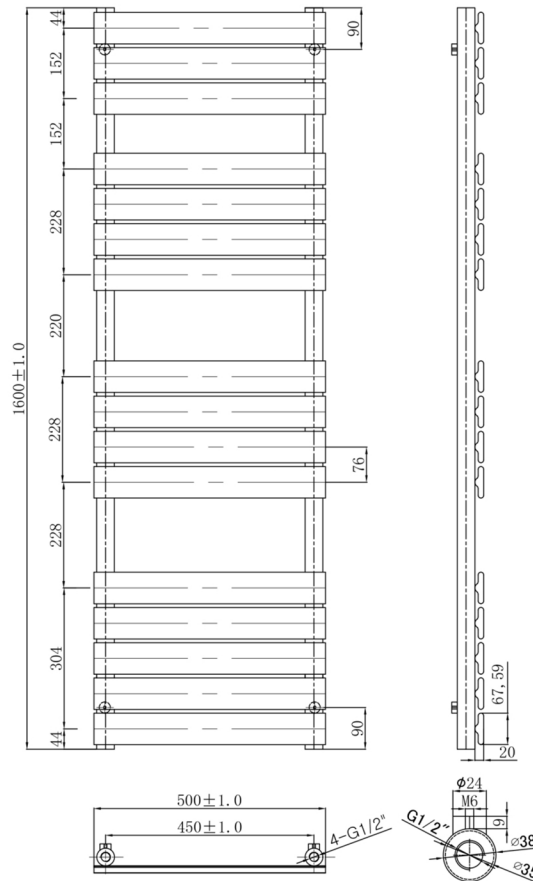

Technical Data Sheet

Product range: HIX

Product code: HIX800MB

Finishes Available: Matt Black

Size	Bars	BTU	Pipe Centre	Projection	Recommended Element	Finish
800 x 500	8	1477	450	100	250 - 300W	Mild Steel PVD Powder Coated

Technical Data Sheet

Product range: HIX

Product code: HIX1200MB

Finishes Available: Matt Black

Size	Bars	BTU	Pipe Centre	Projection	Recommended Element	Finish
1200 x 500	12	2216	450	100	400W	Mild Steel Power Coated

Technical Data Sheet

Product range: HIX

Product code: HIX1600MB

Finishes Available: Matt Black

Size	Bars	BTU	Pipe Centre	Projection	Recommended Element	Finish
1600 x 500	16	2954	450	100	600W	Mild Steel Powder Coated