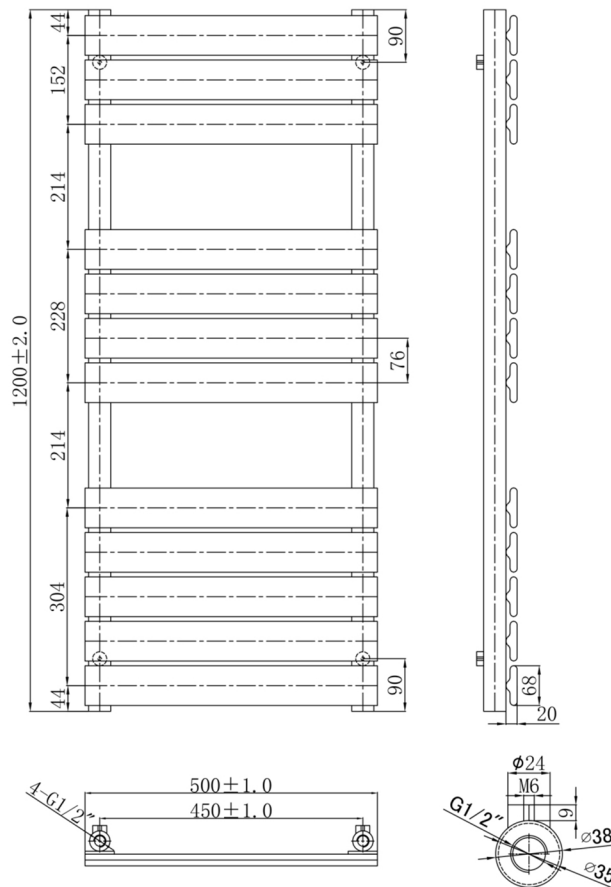

# Technical Data Sheet

Product range: HIX

Product code: HIX800BBL

Finishes Available: Brushed Black

Size	Bars	BTU	Pipe Centre	Projection	Recommended Element	Finish
800 x 500	8	994	450	100	250 - 300W	Mild Steel PVD Brushed Black

# Technical Data Sheet

Product range: HIX

Product code: HIX1200BBL

Finishes Available: Brushed Black

Size	Bars	BTU	Pipe Centre	Projection	Recommended Element	Finish
1200 x 500	12	1491	450	100	400W	Mild Steel PVD Brushed Black

# Technical Data Sheet

Product range: HIX

Product code: HIX1600BBL

Finishes Available: Brushed Black

Size	Bars	BTU	Pipe Centre	Projection	Recommended Element	Finish
1600 x 500	16	1987	450	100	600W	Mild Steel PVD Brushed Black