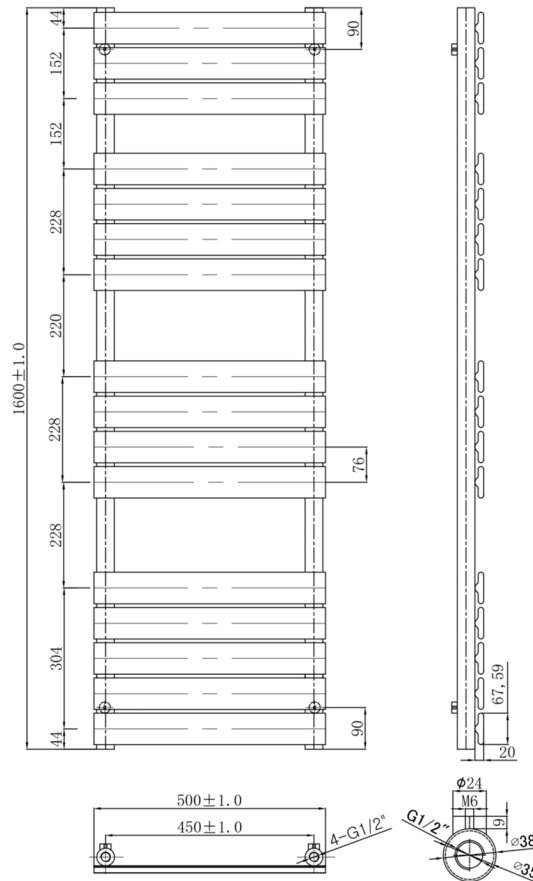

# Technical Data Sheet

Product range: HIX

Product code: HIX800BBL

Finishes Available: Brushed Black

Size	Bars	BTU	Pipe Centre	Projection	Recommended Element	Finish
800 x 500	8	994	450	100	250 - 300W	Mild Steel PVD Brushed Black

# Technical Data Sheet

Product range: HIX

Product code: HIX1200BBL

Finishes Available: Brushed Black

Size	Bars	BTU	Pipe Centre	Projection	Recommended Element	Finish
1200 x 500	12	1491	450	100	400W	Mild Steel PVD Brushed Black

# Technical Data Sheet

Product range: HIX

Product code: HIX1600BBL

Finishes Available: Brushed Black

Size	Bars	BTU	Pipe Centre	Projection	Recommended Element	Finish
1600 x 500	16	1987	450	100	600W	Mild Steel PVD Brushed Black