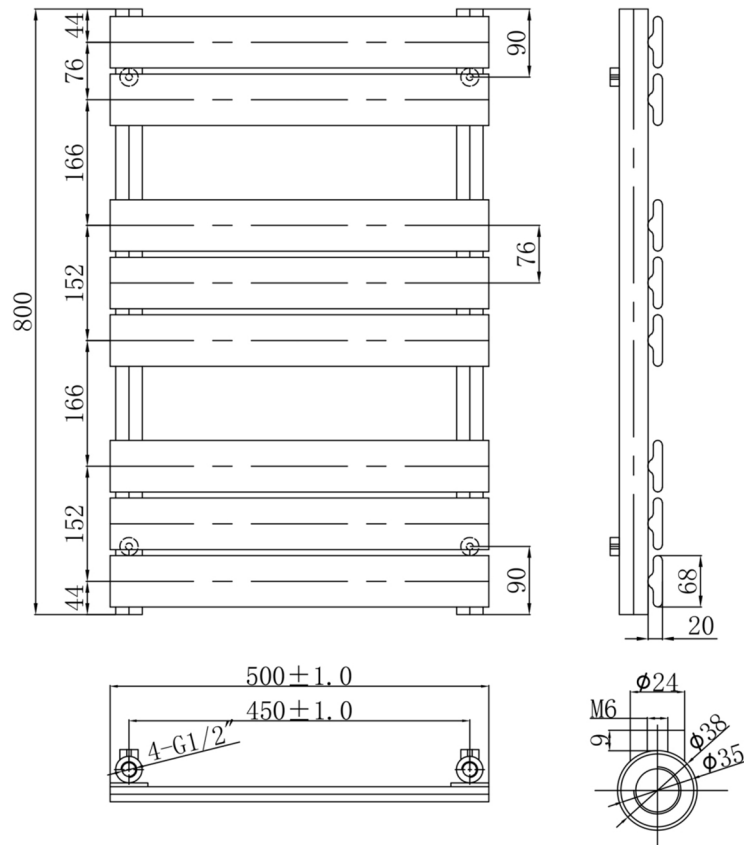

# Technical Data Sheet

Product range: HIX

Product code: HIX800BBL

Finishes Available: Brushed Black

Size	Bars	BTU	Pipe Centre	Projection	Recommended Element	Finish
800 x 500	8	994	450	100	250 - 300W	Mild Steel PVD Brushed Black

# Technical Data Sheet

Product range: HIX

Product code: HIX1200BBL

Finishes Available: Brushed Black

Size	Bars	BTU	Pipe Centre	Projection	Recommended Element	Finish
1200 x 500	12	1491	450	100	400W	Mild Steel PVD Brushed Black

# Technical Data Sheet

Product range: HIX

Product code: HIX1600BBL

Finishes Available: Brushed Black

Size	Bars	BTU	Pipe Centre	Projection	Recommended Element	Finish
1600 x 500	16	1987	450	100	600W	Mild Steel PVD Brushed Black