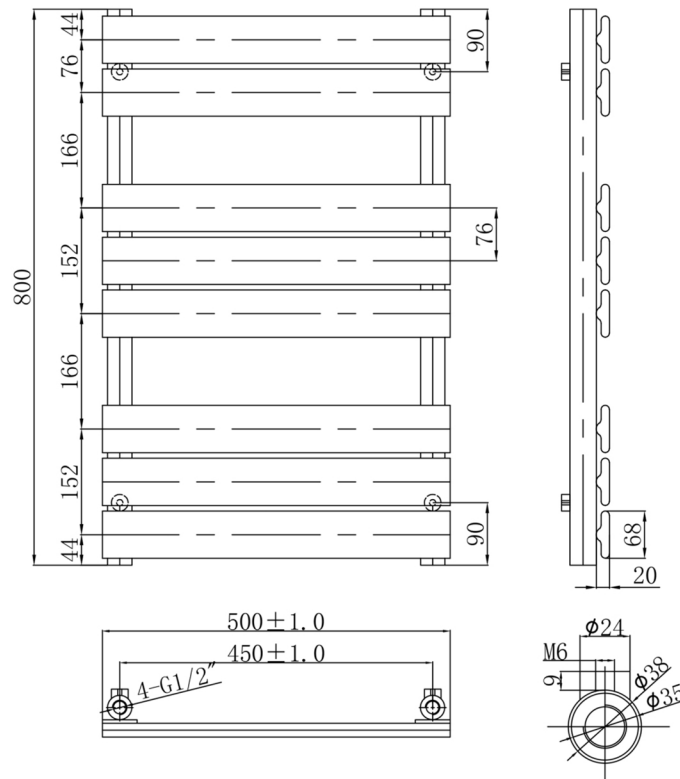

# Technical Data Sheet

Product range: HIX

Product code: HIX800BBR

Finishes Available: Brushed Brass

Size	Bars	BTU	Pipe Centre	Projection	Recommended Element	Finish
800 x 500	8	994	450	100	250 - 300W	Mild Steel PVD Brushed Brass

# Technical Data Sheet

Product range: HIX

Product code: HIX1200BBR

Finishes Available: Brushed Brass

Size	Bars	BTU	Pipe Centre	Projection	Recommended Element	Finish
1200 x 500	12	1491	450	100	400W	Mild Steel PVD Brushed Brass

# Technical Data Sheet

Product range: HIX

Product code: HIX1600BBR

Finishes Available: Brushed Brass

Size	Bars	BTU	Pipe Centre	Projection	Recommended Element	Finish
1600 x 500	16	1987	450	100	600W	Mild Steel PVD Brushed Brass