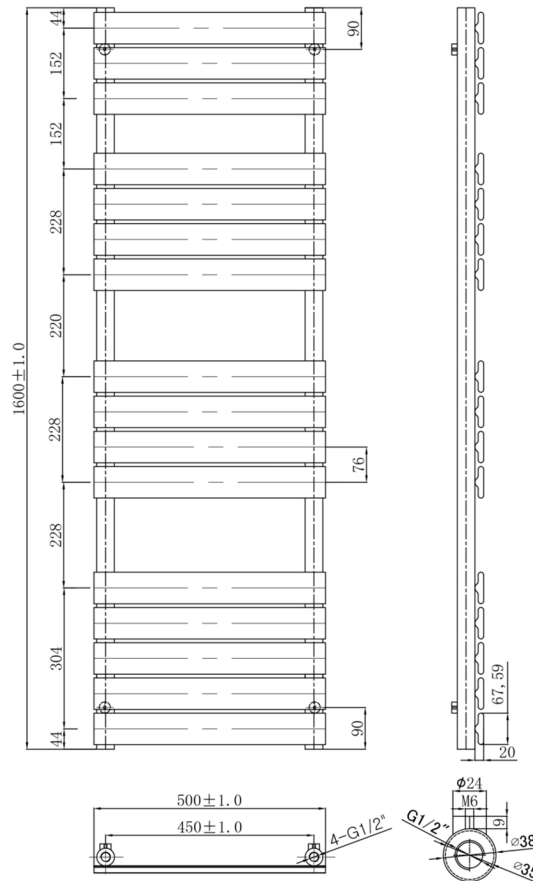

# Technical Data Sheet

Product range: HIX

Product code: HIX800BBR

Finishes Available: Brushed Brass

Size	Bars	BTU	Pipe Centre	Projection	Recommended Element	Finish
800 x 500	8	994	450	100	250 - 300W	Mild Steel PVD Brushed Brass

# Technical Data Sheet

Product range: HIX

Product code: HIX1200BBR

Finishes Available: Brushed Brass

Size	Bars	BTU	Pipe Centre	Projection	Recommended Element	Finish
1200 x 500	12	1491	450	100	400W	Mild Steel PVD Brushed Brass

# Technical Data Sheet

Product range: HIX

Product code: HIX1600BBR

Finishes Available: Brushed Brass

Size	Bars	BTU	Pipe Centre	Projection	Recommended Element	Finish
1600 x 500	16	1987	450	100	600W	Mild Steel PVD Brushed Brass