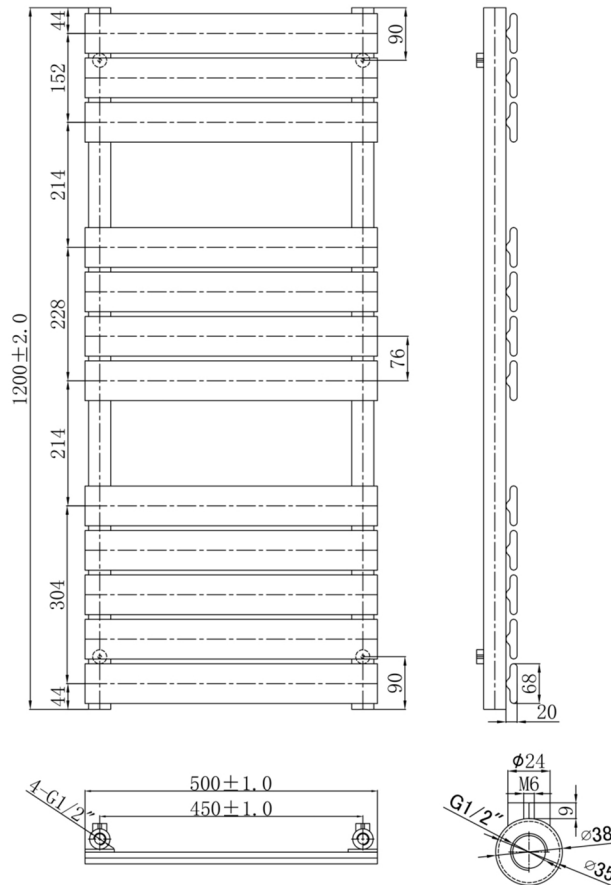

# Technical Data Sheet

Product range: HIX

Product code: HIX800BBR

Finishes Available: Brushed Brass

Size	Bars	BTU	Pipe Centre	Projection	Recommended Element	Finish
800 x 500	8	994	450	100	250 - 300W	Mild Steel PVD Brushed Brass

# Technical Data Sheet

Product range: HIX

Product code: HIX1200BBR

Finishes Available: Brushed Brass

Size	Bars	BTU	Pipe Centre	Projection	Recommended Element	Finish
1200 x 500	12	1491	450	100	400W	Mild Steel PVD Brushed Brass

# Technical Data Sheet

Product range: HIX

Product code: HIX1600BBR

Finishes Available: Brushed Brass

Size	Bars	BTU	Pipe Centre	Projection	Recommended Element	Finish
1600 x 500	16	1987	450	100	600W	Mild Steel PVD Brushed Brass