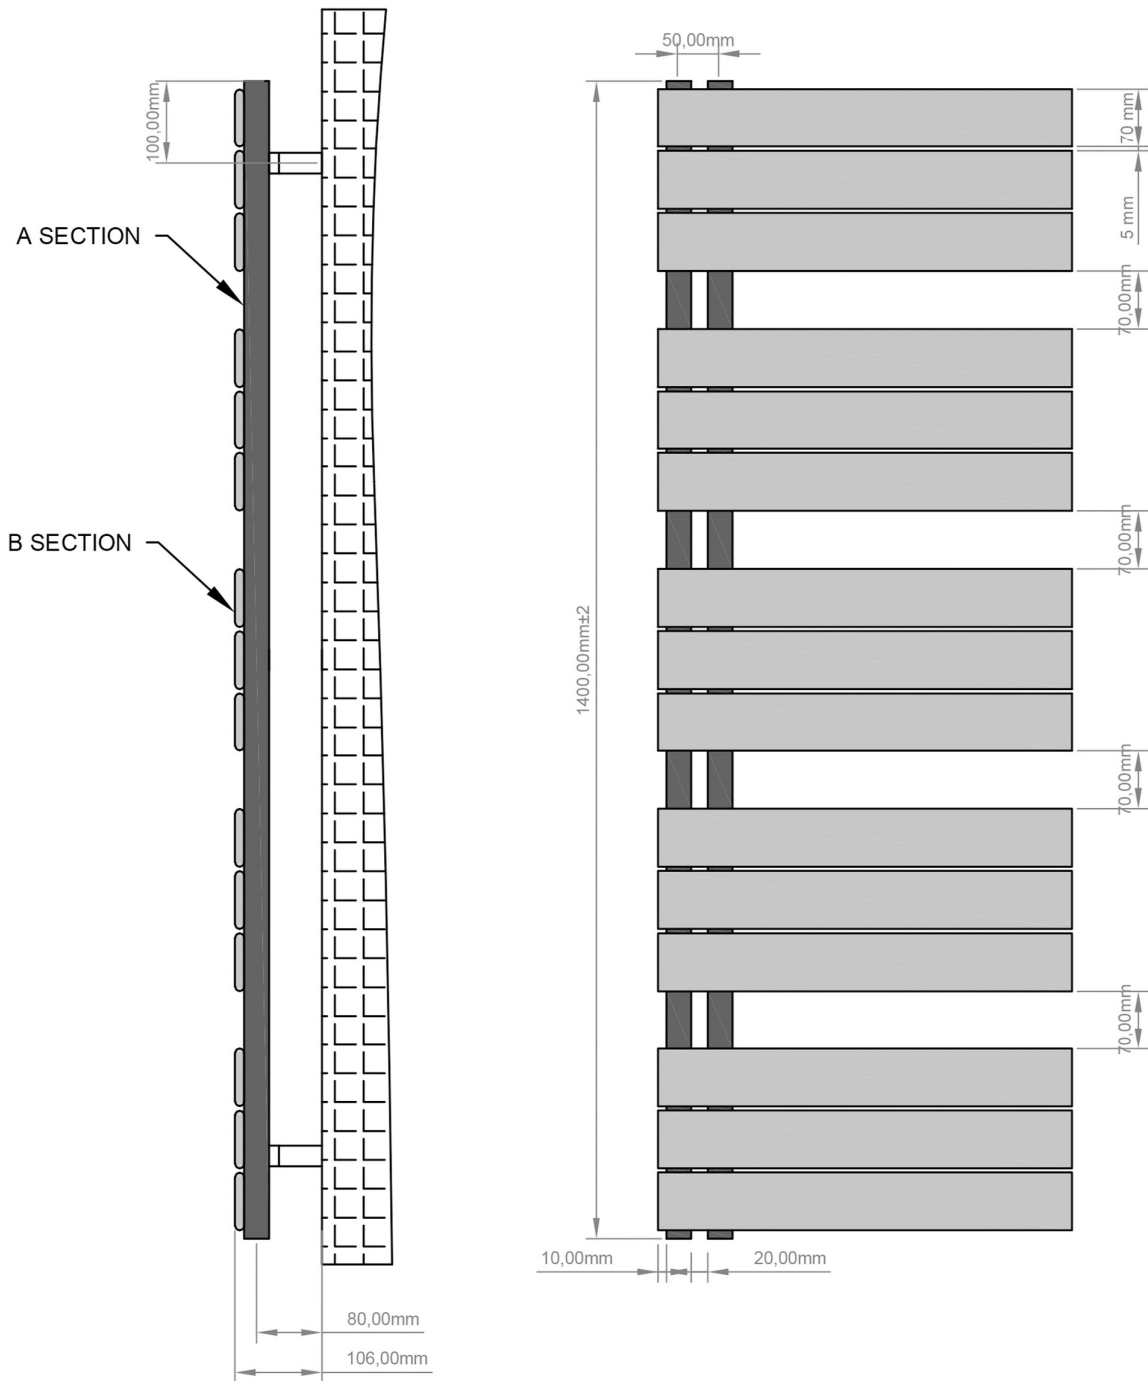

Helmsley 800 x 500/600mm. Technical Drawing

A SECTION

B SECTION

scale:1/2

Helmsley 1150 x 500/600mm.

Technical Drawing

A SECTION

B SECTION

scale: 1/2

Eastbrook 

Eastbrook Road, Gloucester GL4 3DB
 Technical Helpline : 01452 317890
 Mon - Fri / 8am - 5pm
 Email : technical@eastbrookco.com

Helmsley 1400 x 500/600mm. Technical Drawing

A SECTION

B SECTION

scale: 1/2

Eastbrook

Eastbrook Road, Gloucester GL4 3DB

Technical Helpline : 01452 317890

Mon - Fri / 8am - 5pm

Email : technical@eastbrookco.com

Helmsley 1640 x 500/600mm. Technical Drawing

A SECTION

B SECTION

scale:1/2

Eastbrook 

Eastbrook Road, Gloucester GL4 3DB
 Technical Helpline : 01452 317890
 Mon - Fri / 8am - 5pm
 Email : technical@eastbrookco.com