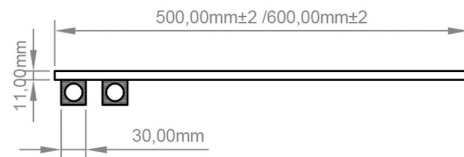

Helmsley 800 x 500/600mm. Technical Drawing

A SECTION

B SECTION

scale:1/2

Helmsley 1150 x 500/600mm.

Technical Drawing

A SECTION

B SECTION

scale: 1/2

Eastbrook 

Eastbrook Road, Gloucester GL4 3DB
 Technical Helpline : 01452 317890
 Mon - Fri / 8am - 5pm
 Email : technical@eastbrookco.com

Helmsley 1400 x 500/600mm. Technical Drawing

A SECTION

B SECTION

scale: 1/2

Eastbrook

Eastbrook Road, Gloucester GL4 3DB

Technical Helpline : 01452 317890

Mon - Fri / 8am - 5pm

Email : technical@eastbrookco.com

Helmsley 1640 x 500/600mm. Technical Drawing