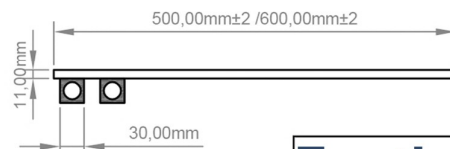

Helmsley 1640 x 500/600mm. Technical Drawing

B SECTION

scale:1/2

Eastbrook

Eastbrook Road, Gloucester GL4 3DB
Technical Helpline : 01452 317890
Mon - Fri / 8am - 5pm
Email : technical@eastbrookco.com