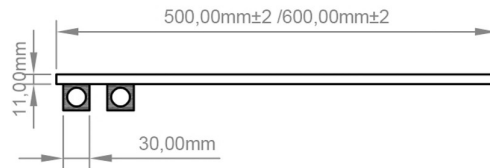

Helmsley 800 x 500/600mm. Technical Drawing

A SECTION

B SECTION

scale:1/2

Helmsley 1150 x 500/600mm.

Technical Drawing

A SECTION

B SECTION

scale: 1/2

Eastbrook 

Eastbrook Road, Gloucester GL4 3DB
 Technical Helpline : 01452 317890
 Mon - Fri / 8am - 5pm
 Email : technical@eastbrookco.com

Helmsley 1400 x 500/600mm. Technical Drawing

A SECTION

B SECTION

scale: 1/2

Eastbrook

Eastbrook Road, Gloucester GL4 3DB

Technical Helpline : 01452 317890

Mon - Fri / 8am - 5pm

Email : technical@eastbrookco.com

Helmsley 1640 x 500/600mm. Technical Drawing