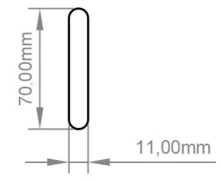

Helmsley 800 x 500/600mm. Technical Drawing

A SECTION

B SECTION

scale:1/2

Helmsley 1150 x 500/600mm.

Technical Drawing

A SECTION

B SECTION

scale: 1/2

Eastbrook 

Eastbrook Road, Gloucester GL4 3DB
 Technical Helpline : 01452 317890
 Mon - Fri / 8am - 5pm
 Email : technical@eastbrookco.com

Helmsley 1400 x 500/600mm. Technical Drawing

A SECTION

B SECTION

scale: 1/2

Eastbrook

Eastbrook Road, Gloucester GL4 3DB

Technical Helpline : 01452 317890

Mon - Fri / 8am - 5pm

Email : technical@eastbrookco.com

Helmsley 1640 x 500/600mm. Technical Drawing