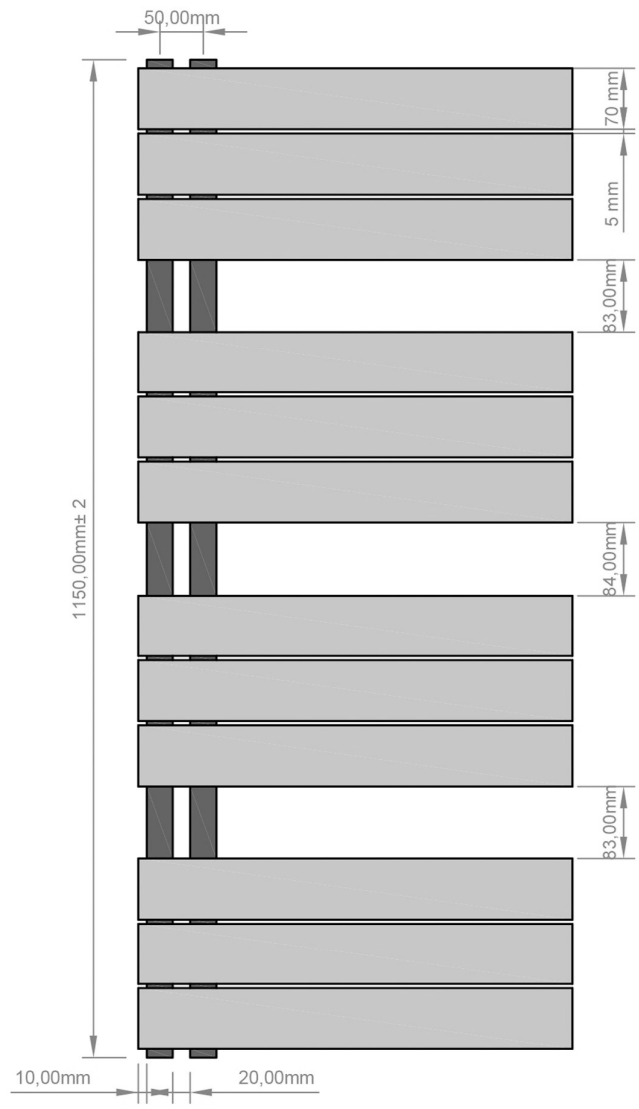

Helmsley 800 x 500/600mm. Technical Drawing

A SECTION

B SECTION

scale:1/2

Helmsley 1150 x 500/600mm.

Technical Drawing

A SECTION

B SECTION

scale: 1/2

Eastbrook 

Eastbrook Road, Gloucester GL4 3DB
 Technical Helpline : 01452 317890
 Mon - Fri / 8am - 5pm
 Email : technical@eastbrookco.com

Helmsley 1400 x 500/600mm. Technical Drawing

A SECTION

B SECTION

scale: 1/2

Eastbrook

Eastbrook Road, Gloucester GL4 3DB

Technical Helpline : 01452 317890

Mon - Fri / 8am - 5pm

Email : technical@eastbrookco.com

Helmsley 1640 x 500/600mm. Technical Drawing

A SECTION

B SECTION

scale:1/2

Eastbrook 

Eastbrook Road, Gloucester GL4 3DB
 Technical Helpline : 01452 317890
 Mon - Fri / 8am - 5pm
 Email : technical@eastbrookco.com