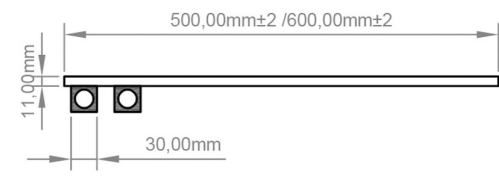

Helmsley 800 x 500/600mm. Technical Drawing

A SECTION

B SECTION

scale:1/2

Helmsley 1150 x 500/600mm.

Technical Drawing

A SECTION

B SECTION

scale: 1/2

Eastbrook 

Eastbrook Road, Gloucester GL4 3DB
 Technical Helpline : 01452 317890
 Mon - Fri / 8am - 5pm
 Email : technical@eastbrookco.com

Helmsley 1400 x 500/600mm. Technical Drawing

A SECTION

B SECTION

scale: 1/2

Eastbrook

Eastbrook Road, Gloucester GL4 3DB

Technical Helpline : 01452 317890

Mon - Fri / 8am - 5pm

Email : technical@eastbrookco.com

Helmsley 1640 x 500/600mm. Technical Drawing