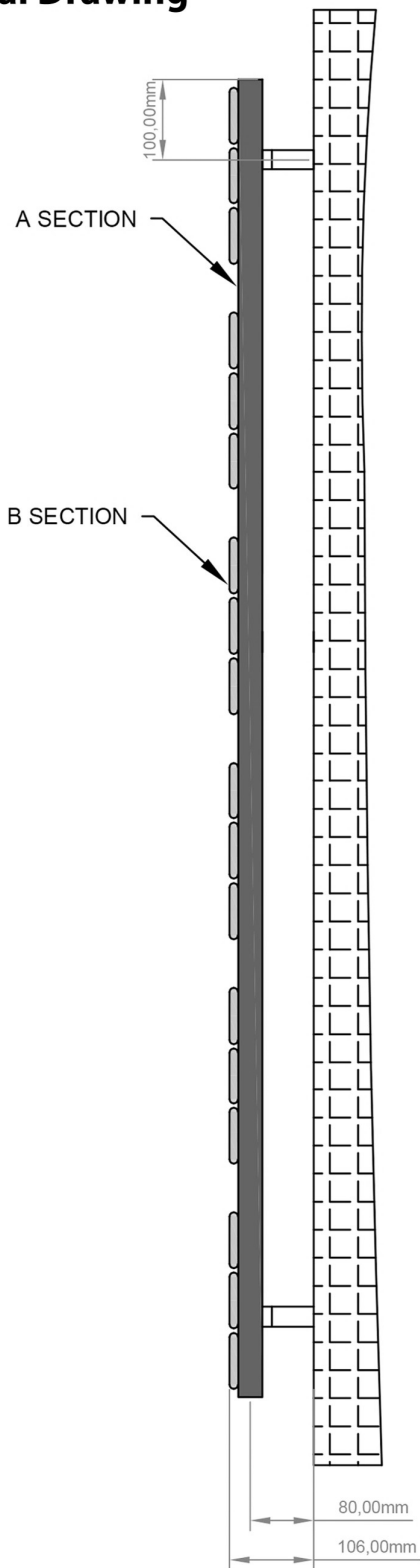

Helmsley 800 x 500/600mm. Technical Drawing

A SECTION

B SECTION

scale:1/2

Helmsley 1150 x 500/600mm.

Technical Drawing

A SECTION

B SECTION

scale: 1/2

Eastbrook 

Eastbrook Road, Gloucester GL4 3DB
 Technical Helpline : 01452 317890
 Mon - Fri / 8am - 5pm
 Email : technical@eastbrookco.com

Helmsley 1400 x 500/600mm. Technical Drawing

A SECTION

B SECTION

scale: 1/2

Eastbrook

Eastbrook Road, Gloucester GL4 3DB

Technical Helpline : 01452 317890

Mon - Fri / 8am - 5pm

Email : technical@eastbrookco.com

Helmsley 1640 x 500/600mm. Technical Drawing