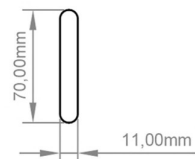

Helmsley 1640 x 500/600mm. Technical Drawing

B SECTION

scale:1/2

Eastbrook

Eastbrook Road, Gloucester GL4 3DB
Technical Helpline : 01452 317890
Mon - Fri / 8am - 5pm
Email : technical@eastbrookco.com