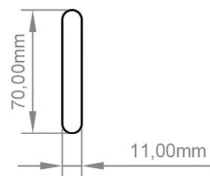

Helmsley 800 x 500/600mm. Technical Drawing

A SECTION

B SECTION

scale:1/2

Helmsley 1150 x 500/600mm.

Technical Drawing

A SECTION

B SECTION

scale: 1/2

Eastbrook 

Eastbrook Road, Gloucester GL4 3DB
 Technical Helpline : 01452 317890
 Mon - Fri / 8am - 5pm
 Email : technical@eastbrookco.com

Helmsley 1400 x 500/600mm. Technical Drawing

A SECTION

B SECTION

scale: 1/2

Eastbrook

Eastbrook Road, Gloucester GL4 3DB

Technical Helpline : 01452 317890

Mon - Fri / 8am - 5pm

Email : technical@eastbrookco.com

Helmsley 1640 x 500/600mm. Technical Drawing