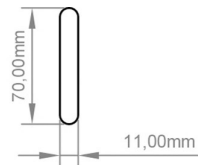

Helmsley 800 x 500/600mm. Technical Drawing

A SECTION

B SECTION

scale:1/2

Helmsley 1150 x 500/600mm.

Technical Drawing

A SECTION

B SECTION

scale: 1/2

Eastbrook 

Eastbrook Road, Gloucester GL4 3DB
 Technical Helpline : 01452 317890
 Mon - Fri / 8am - 5pm
 Email : technical@eastbrookco.com

Helmsley 1400 x 500/600mm. Technical Drawing

A SECTION

B SECTION

scale: 1/2

Eastbrook

Eastbrook Road, Gloucester GL4 3DB

Technical Helpline : 01452 317890

Mon - Fri / 8am - 5pm

Email : technical@eastbrookco.com

Helmsley 1640 x 500/600mm. Technical Drawing