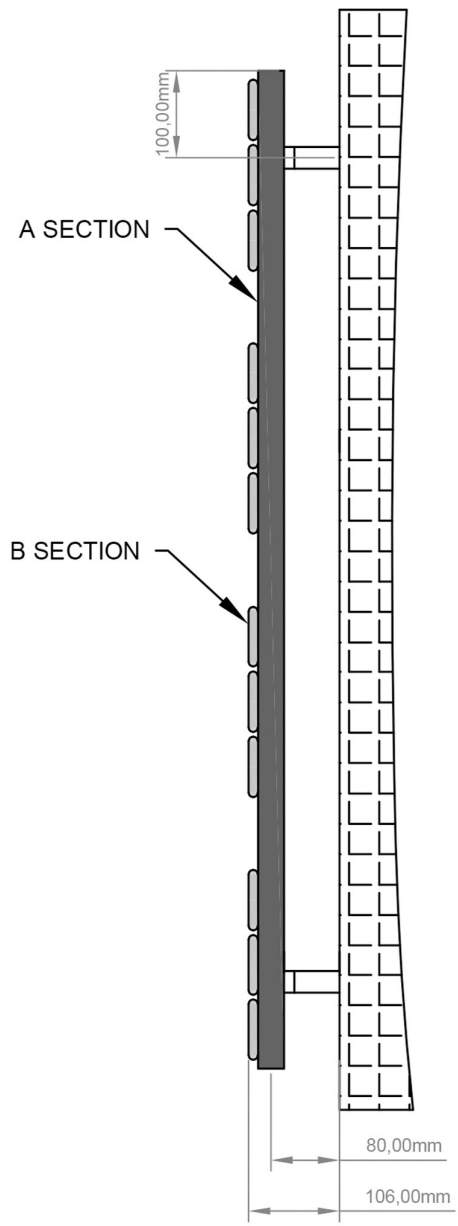

Helmsley 800 x 500/600mm. Technical Drawing

A SECTION

B SECTION

scale:1/2

Helmsley 1150 x 500/600mm.

Technical Drawing

A SECTION

B SECTION

scale: 1/2

Eastbrook 

Eastbrook Road, Gloucester GL4 3DB
 Technical Helpline : 01452 317890
 Mon - Fri / 8am - 5pm
 Email : technical@eastbrookco.com

Helmsley 1400 x 500/600mm. Technical Drawing

A SECTION

B SECTION

scale: 1/2

Eastbrook

Eastbrook Road, Gloucester GL4 3DB

Technical Helpline : 01452 317890

Mon - Fri / 8am - 5pm

Email : technical@eastbrookco.com

Helmsley 1640 x 500/600mm. Technical Drawing