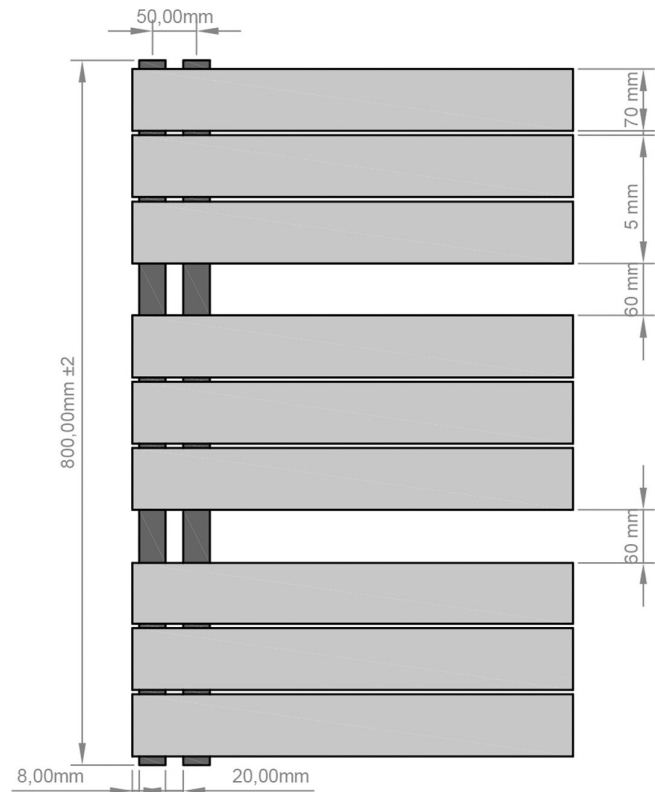

Helmsley 800 x 500/600mm. Technical Drawing

A SECTION

B SECTION

scale:1/2

Helmsley 1150 x 500/600mm.

Technical Drawing

A SECTION

B SECTION

scale: 1/2

Eastbrook 

Eastbrook Road, Gloucester GL4 3DB
 Technical Helpline : 01452 317890
 Mon - Fri / 8am - 5pm
 Email : technical@eastbrookco.com

Helmsley 1400 x 500/600mm. Technical Drawing

A SECTION

B SECTION

scale: 1/2

Eastbrook

Eastbrook Road, Gloucester GL4 3DB

Technical Helpline : 01452 317890

Mon - Fri / 8am - 5pm

Email : technical@eastbrookco.com

Helmsley 1640 x 500/600mm. Technical Drawing