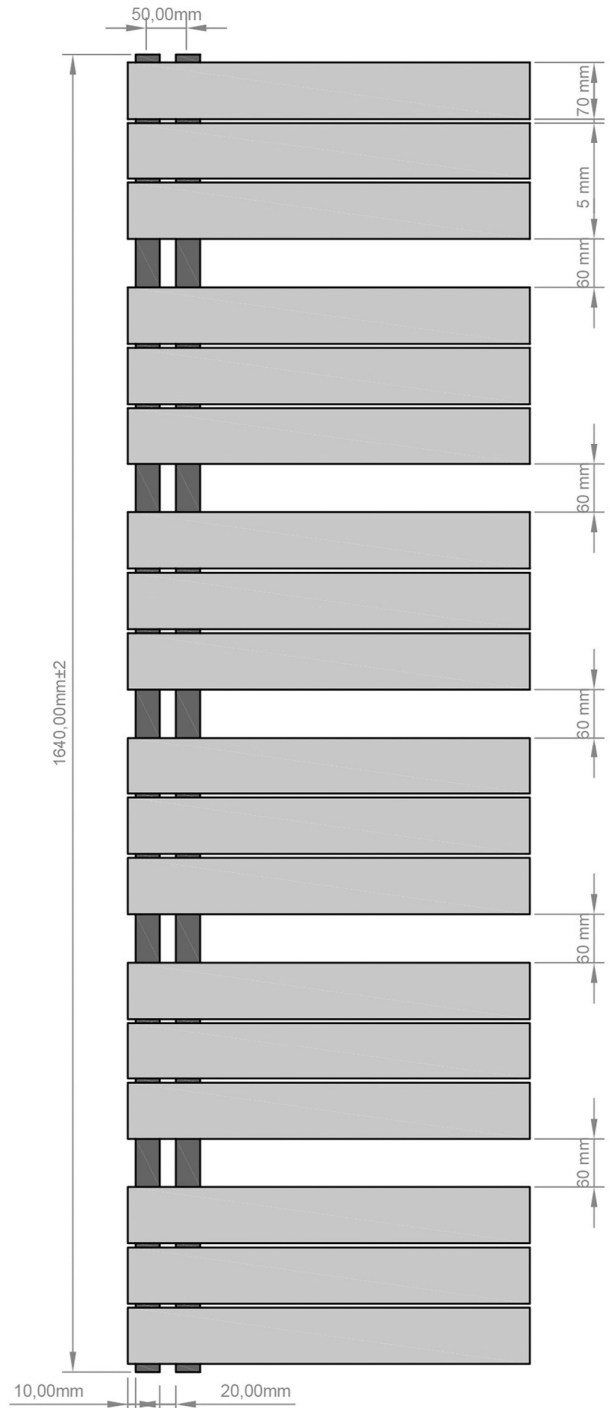

Helmsley 800 x 500/600mm. Technical Drawing

A SECTION

B SECTION

scale:1/2

Helmsley 1150 x 500/600mm.

Technical Drawing

A SECTION

B SECTION

scale: 1/2

Eastbrook 

Eastbrook Road, Gloucester GL4 3DB
 Technical Helpline : 01452 317890
 Mon - Fri / 8am - 5pm
 Email : technical@eastbrookco.com

Helmsley 1400 x 500/600mm. Technical Drawing

A SECTION

B SECTION

scale: 1/2

Eastbrook

Eastbrook Road, Gloucester GL4 3DB

Technical Helpline : 01452 317890

Mon - Fri / 8am - 5pm

Email : technical@eastbrookco.com

Helmsley 1640 x 500/600mm. Technical Drawing

A SECTION

B SECTION

scale:1/2

Eastbrook 

Eastbrook Road, Gloucester GL4 3DB
 Technical Helpline : 01452 317890
 Mon - Fri / 8am - 5pm
 Email : technical@eastbrookco.com