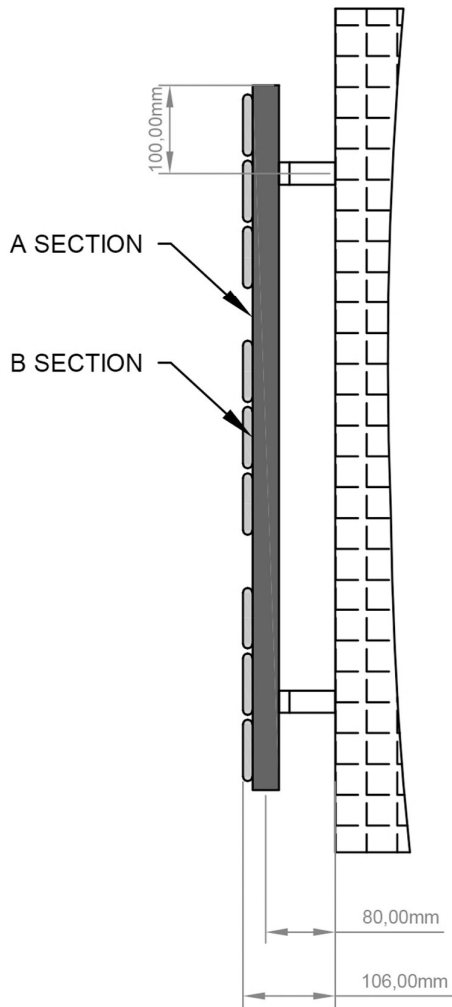

Helmsley 800 x 500/600mm. Technical Drawing

A SECTION

B SECTION

scale:1/2

Helmsley 1150 x 500/600mm.

Technical Drawing

A SECTION

B SECTION

scale: 1/2

Eastbrook 

Eastbrook Road, Gloucester GL4 3DB
 Technical Helpline : 01452 317890
 Mon - Fri / 8am - 5pm
 Email : technical@eastbrookco.com

Helmsley 1400 x 500/600mm. Technical Drawing

A SECTION

B SECTION

scale: 1/2

Eastbrook

Eastbrook Road, Gloucester GL4 3DB

Technical Helpline : 01452 317890

Mon - Fri / 8am - 5pm

Email : technical@eastbrookco.com

Helmsley 1640 x 500/600mm. Technical Drawing