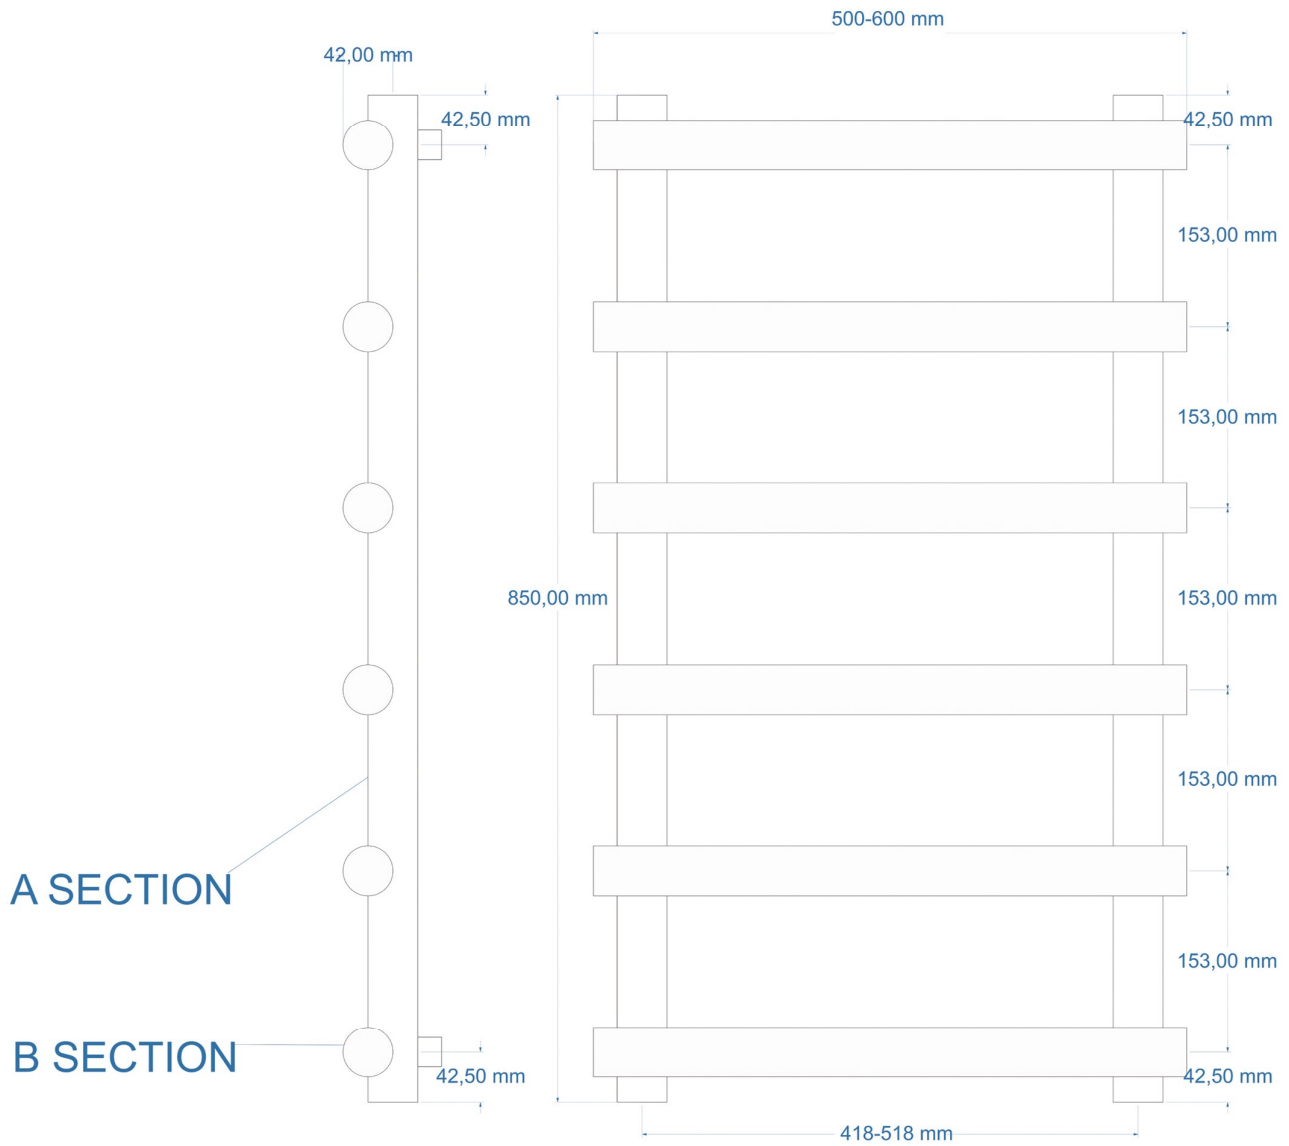

Marlow 850 x 500/600mm. Technical Drawing

Distance from wall : 132mm
Tappngs from : 95mm

Eastbrook 
 Eastbrook Road, Gloucester GL4 3DB
 Technical Helpline : 01452 317890
 Mon - Fri / 8am - 5pm
 Email : technical@eastbrookco.com

Marlow 1150 x 500/600mm.

Technical Drawing

Distance from wall : 132mm
Tappings from wall : 95mm

Eastbrook 
Eastbrook Road, Gloucester GL4 3DB
Technical Helpline : 01452 317890
Mon - Fri / 8am - 5pm
Email : technical@eastbrookco.com

Marlow 1750 x 500/600mm.

Technical Drawing

Distance from wall : 132mm
 Tappings from wall : 95mm

Eastbrook 

Eastbrook Road, Gloucester GL4 3DB
 Technical Helpline : 01452 317890
 Mon - Fri / 8am - 5pm
 Email : technical@eastbrookco.com