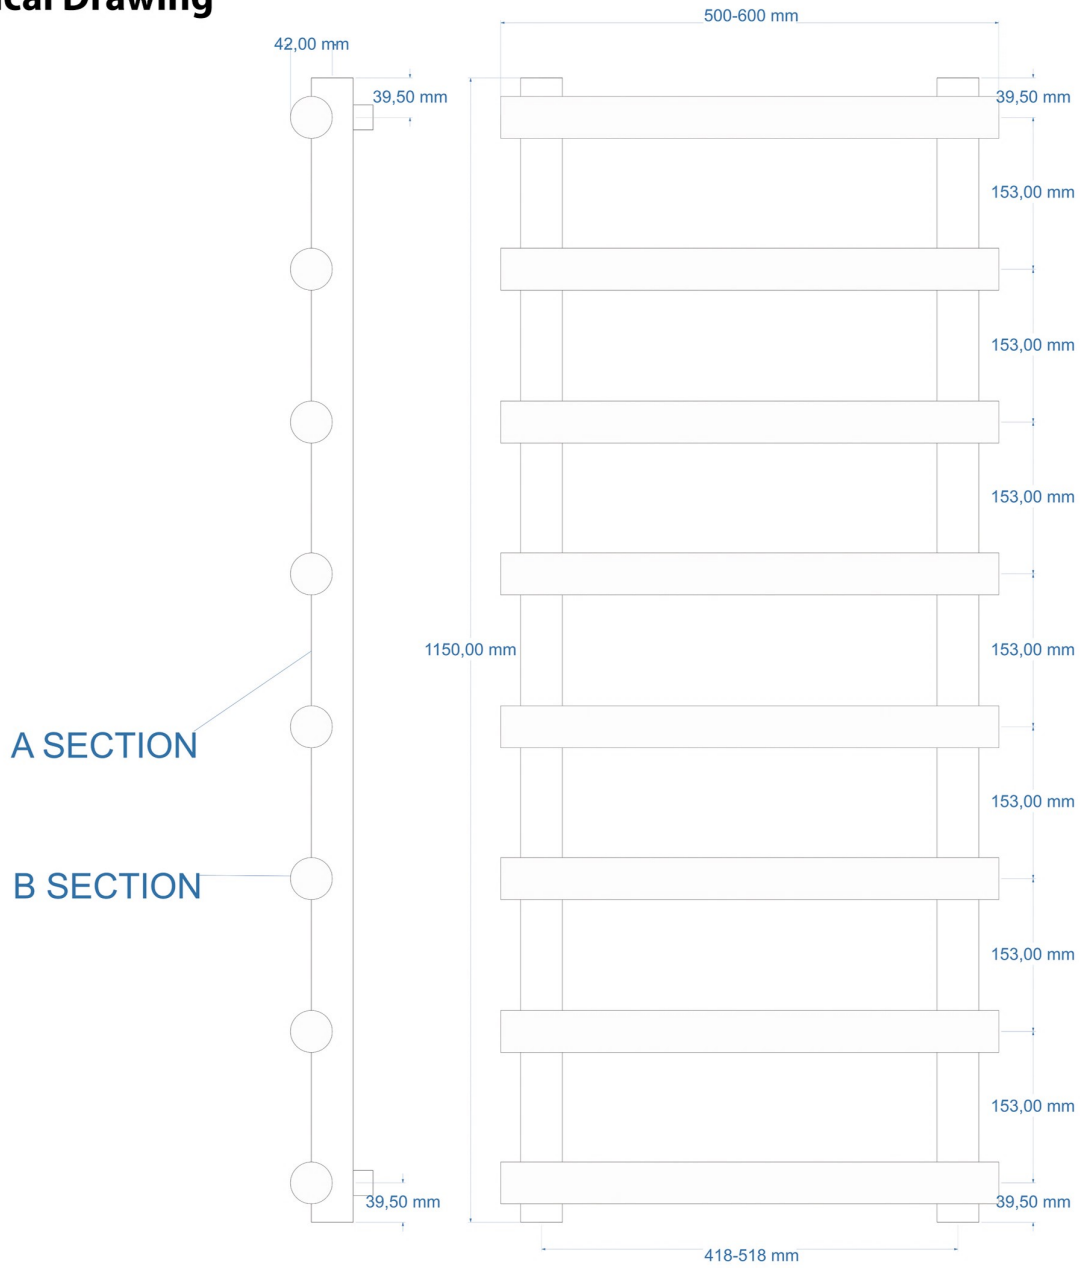

Marlow 850 x 500/600mm. Technical Drawing

Distance from wall : 132mm
Tappngs from : 95mm

Eastbrook 
 Eastbrook Road, Gloucester GL4 3DB
 Technical Helpline : 01452 317890
 Mon - Fri / 8am - 5pm
 Email : technical@eastbrookco.com

Marlow 1150 x 500/600mm.

Technical Drawing

Distance from wall : 132mm
Tappings from wall : 95mm

Eastbrook 
Eastbrook Road, Gloucester GL4 3DB
Technical Helpline : 01452 317890
Mon - Fri / 8am - 5pm
Email : technical@eastbrookco.com

Marlow 1750 x 500/600mm.

Technical Drawing

Distance from wall : 132mm
 Tappings from wall : 95mm

Eastbrook 

Eastbrook Road, Gloucester GL4 3DB
 Technical Helpline : 01452 317890
 Mon - Fri / 8am - 5pm
 Email : technical@eastbrookco.com