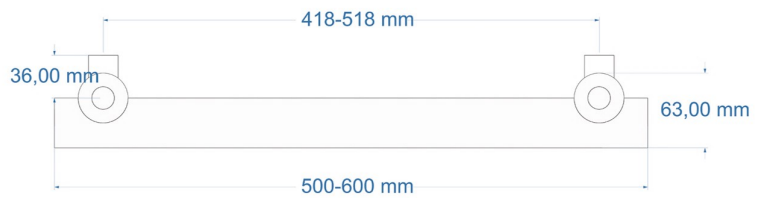

Marlow 850 x 500/600mm. Technical Drawing

Distance from wall : 132mm
Tappngs from : 95mm

Eastbrook 
 Eastbrook Road, Gloucester GL4 3DB
 Technical Helpline : 01452 317890
 Mon - Fri / 8am - 5pm
 Email : technical@eastbrookco.com

Marlow 1150 x 500/600mm.

Technical Drawing

Distance from wall : 132mm
Tappings from wall : 95mm

Eastbrook 
Eastbrook Road, Gloucester GL4 3DB
Technical Helpline : 01452 317890
Mon - Fri / 8am - 5pm
Email : technical@eastbrookco.com

Marlow 1750 x 500/600mm.

Technical Drawing

Distance from wall : 132mm
 Tappings from wall : 95mm

Eastbrook 

Eastbrook Road, Gloucester GL4 3DB
 Technical Helpline : 01452 317890
 Mon - Fri / 8am - 5pm
 Email : technical@eastbrookco.com