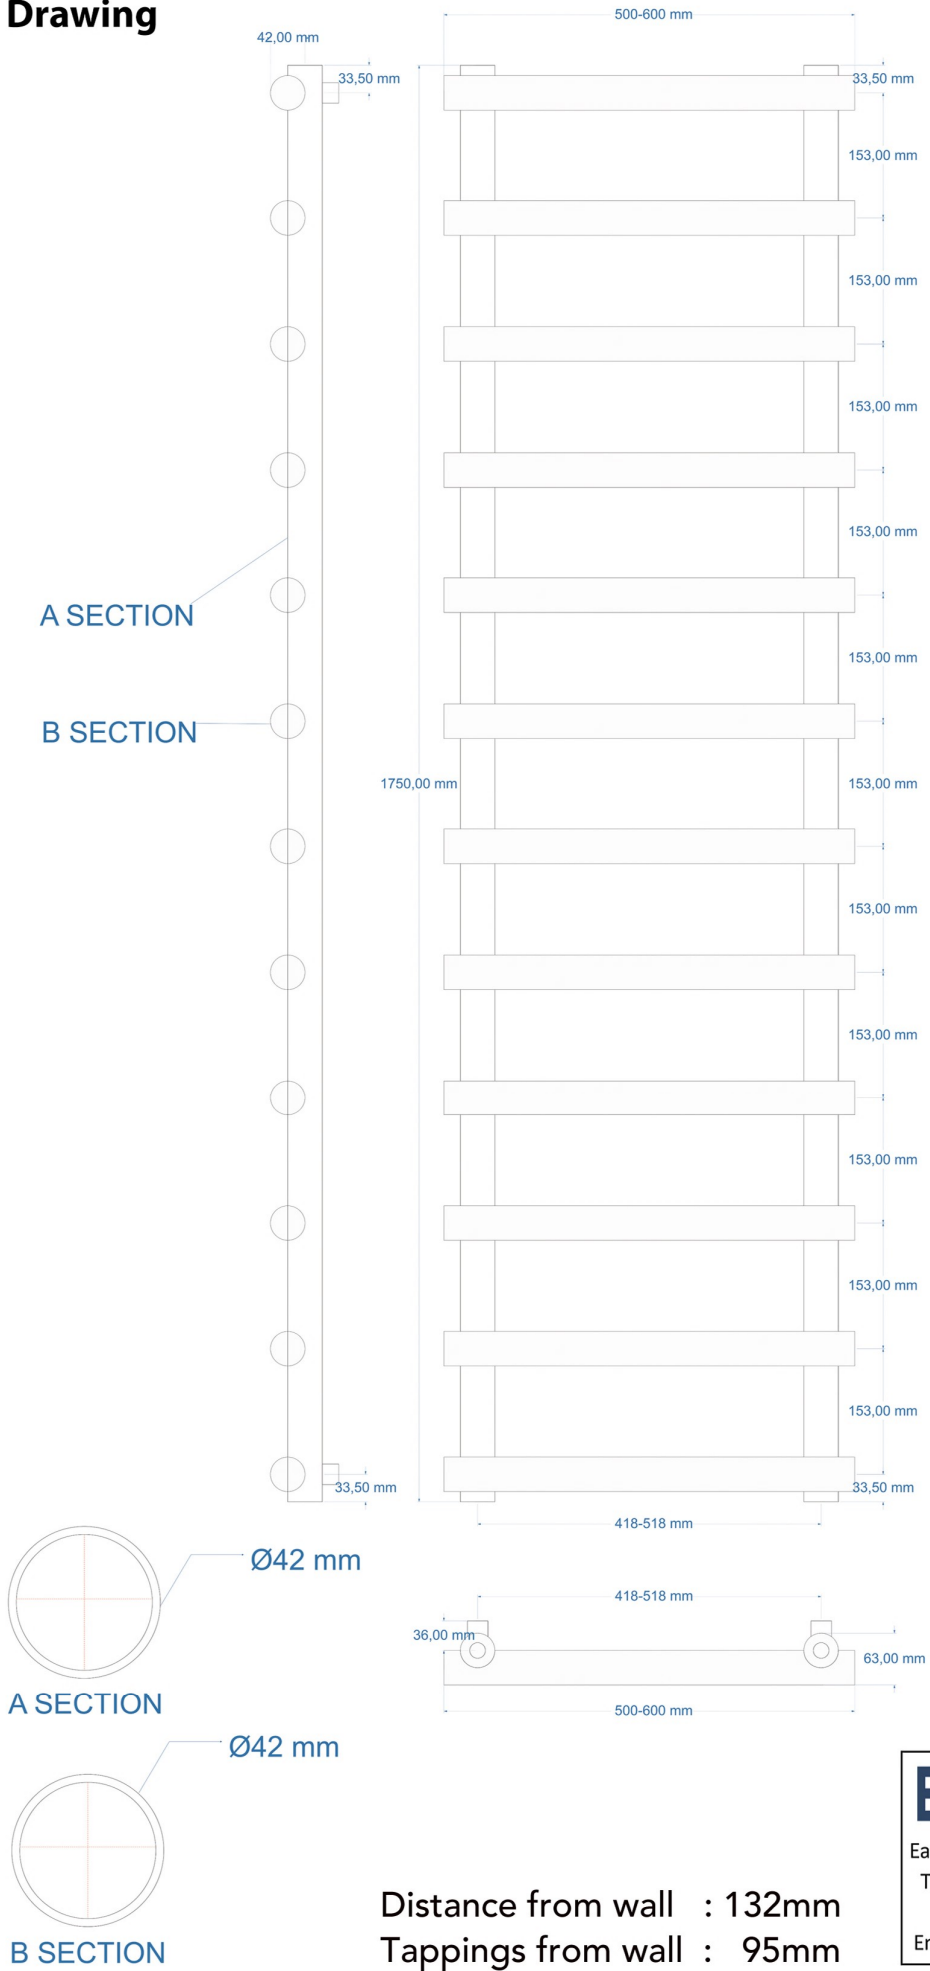

Marlow 850 x 500/600mm. Technical Drawing

Distance from wall : 132mm
Tappngs from : 95mm

Eastbrook 
 Eastbrook Road, Gloucester GL4 3DB
 Technical Helpline : 01452 317890
 Mon - Fri / 8am - 5pm
 Email : technical@eastbrookco.com

Marlow 1150 x 500/600mm.

Technical Drawing

Distance from wall : 132mm
Tappings from wall : 95mm

Eastbrook 
Eastbrook Road, Gloucester GL4 3DB
Technical Helpline : 01452 317890
Mon - Fri / 8am - 5pm
Email : technical@eastbrookco.com

Marlow 1750 x 500/600mm.

Technical Drawing

Distance from wall : 132mm
 Tappings from wall : 95mm

Eastbrook 

Eastbrook Road, Gloucester GL4 3DB
 Technical Helpline : 01452 317890
 Mon - Fri / 8am - 5pm
 Email : technical@eastbrookco.com