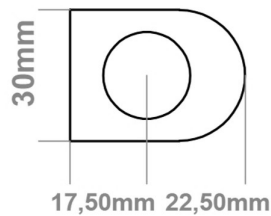

Wingrave Straight Towel Rail 600 x 300mm.

Technical Drawing

A SECTION

B SECTION

Eastbrook

Eastbrook Road, Gloucester GL4 3DB

Technical Helpline : 01452 317890

Mon - Fri / 8am - 5pm

Email : technical@eastbrookco.com

A SECTION

B SECTION

A SECTION

B SECTION

Wingrave Straight Towel Rail 600 x 600mm.

Technical Drawing

A SECTION

B SECTION

Eastbrook 

Eastbrook Road, Gloucester GL4 3DB

Technical Helpline : 01452 317890

Mon - Fri / 8am - 5pm

Email : technical@eastbrookco.com

Wingrave Straight Towel Rail 800 x 300mm.

Technical Drawing

A SECTION

B SECTION

Wingrave Straight Towel Rail 1000 x 300mm.

Technical Drawing

A SECTION

B SECTION

Wingrave Straight Towel Rail 1200 x 300mm.

Technical Drawing