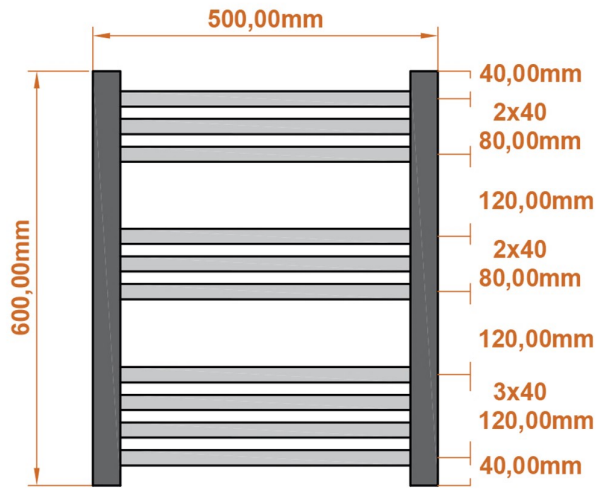

Email : technical@eastbrookco.com

A SECTION

B SECTION

A SECTION

B SECTION

Wingrave Straight Towel Rail 600 x 600mm.

Technical Drawing

A SECTION

B SECTION

Eastbrook 

Eastbrook Road, Gloucester GL4 3DB

Technical Helpline : 01452 317890

Mon - Fri / 8am - 5pm

Email : technical@eastbrookco.com

Wingrave Straight Towel Rail 800 x 300mm.

Technical Drawing

A SECTION

B SECTION

Wingrave Straight Towel Rail 1000 x 300mm.

Technical Drawing

A SECTION

B SECTION

Wingrave Straight Towel Rail 1200 x 300mm.

Technical Drawing

A SECTION

B SECTION

Wingrave Straight Towel Rail 1800 x 300mm.

Technical Drawing

A SECTION

B SECTION