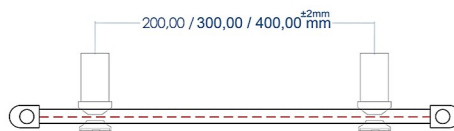

Eastbrook
Eastbrook Road, Gloucester GL4 3DB
Technical Helpline : 01452 317890
Mon - Fri / 8am - 5pm
Email : technical@eastbrookco.com