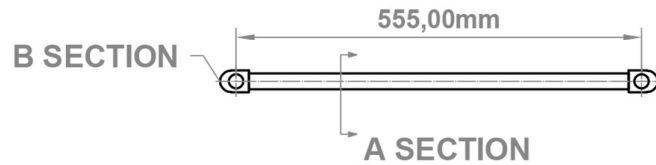

Email : technical@eastbrookco.com

A SECTION

B SECTION

A SECTION

B SECTION

Wingrave Straight Towel Rail 600 x 600mm.

Technical Drawing

A SECTION

B SECTION

Eastbrook 

Eastbrook Road, Gloucester GL4 3DB

Technical Helpline : 01452 317890

Mon - Fri / 8am - 5pm

Email : technical@eastbrookco.com

Wingrave Straight Towel Rail 800 x 300mm.

Technical Drawing