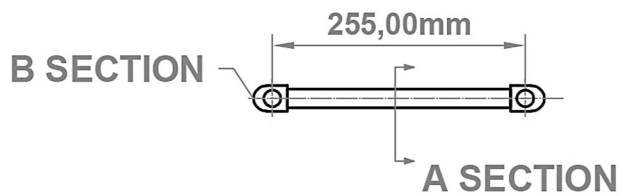

Email : technical@eastbrookco.com

A SECTION

B SECTION

A SECTION

B SECTION

Wingrave Straight Towel Rail 600 x 600mm.

Technical Drawing

A SECTION

B SECTION

Eastbrook 

Eastbrook Road, Gloucester GL4 3DB

Technical Helpline : 01452 317890

Mon - Fri / 8am - 5pm

Email : technical@eastbrookco.com

Wingrave Straight Towel Rail 800 x 300mm.

Technical Drawing

A SECTION

B SECTION

Wingrave Straight Towel Rail 1000 x 300mm.

Technical Drawing

A SECTION

B SECTION

Wingrave Straight Towel Rail 1200 x 300mm.

Technical Drawing