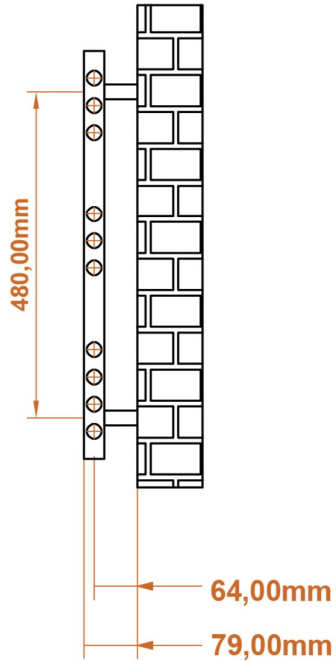

Wingrave Straight Towel Rail 600 x 300mm.

Technical Drawing

A SECTION

B SECTION

Eastbrook

Eastbrook Road, Gloucester GL4 3DB

Technical Helpline : 01452 317890

Mon - Fri / 8am - 5pm

Email : technical@eastbrookco.com

A SECTION

B SECTION

A SECTION

B SECTION

Wingrave Straight Towel Rail 600 x 600mm.

Technical Drawing

A SECTION

A SECTION

B SECTION

Wingrave Straight Towel Rail 1000 x 300mm.

Technical Drawing

A SECTION

B SECTION

Wingrave Straight Towel Rail 1200 x 300mm.

Technical Drawing

A SECTION

B SECTION

Wingrave Straight Towel Rail 1800 x 300mm.

Technical Drawing

A SECTION

B SECTION