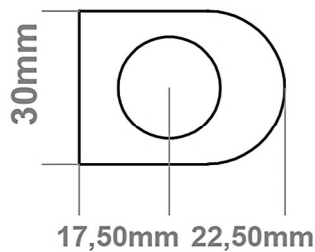

Email : technical@eastbrookco.com

A SECTION

B SECTION

A SECTION

B SECTION

Wingrave Straight Towel Rail 600 x 600mm.

Technical Drawing

A SECTION

B SECTION

Eastbrook 

Eastbrook Road, Gloucester GL4 3DB

Technical Helpline : 01452 317890

Mon - Fri / 8am - 5pm

Email : technical@eastbrookco.com

Wingrave Straight Towel Rail 800 x 300mm.

Technical Drawing

A SECTION

B SECTION

Wingrave Straight Towel Rail 1000 x 300mm.

Technical Drawing

A SECTION

B SECTION

Wingrave Straight Towel Rail 1200 x 300mm.

Technical Drawing

A SECTION

B SECTION

Wingrave Straight Towel Rail 1800 x 300mm.

Technical Drawing

A SECTION

B SECTION