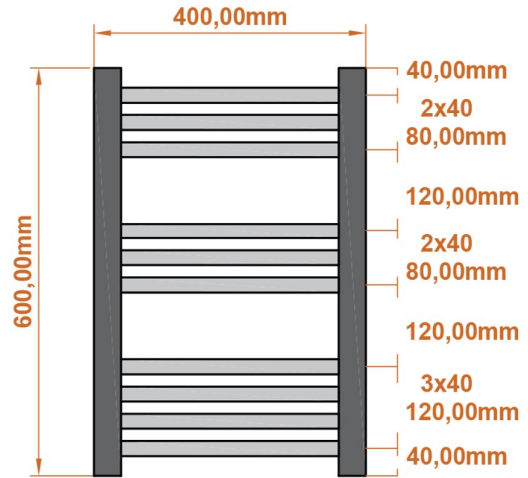

Wingrave Straight Towel Rail 600 x 300mm.

Technical Drawing

A SECTION

B SECTION

Eastbrook

Eastbrook Road, Gloucester GL4 3DB

Technical Helpline : 01452 317890

Mon - Fri / 8am - 5pm

Email : technical@eastbrookco.com

A SECTION

B SECTION

A SECTION

B SECTION

Wingrave Straight Towel Rail 600 x 600mm.

Technical Drawing

A SECTION

A SECTION

B SECTION

Wingrave Straight Towel Rail 1000 x 300mm.

Technical Drawing

A SECTION

B SECTION

Wingrave Straight Towel Rail 1200 x 300mm.

Technical Drawing

A SECTION

B SECTION

Wingrave Straight Towel Rail 1800 x 300mm.

Technical Drawing

A SECTION

B SECTION