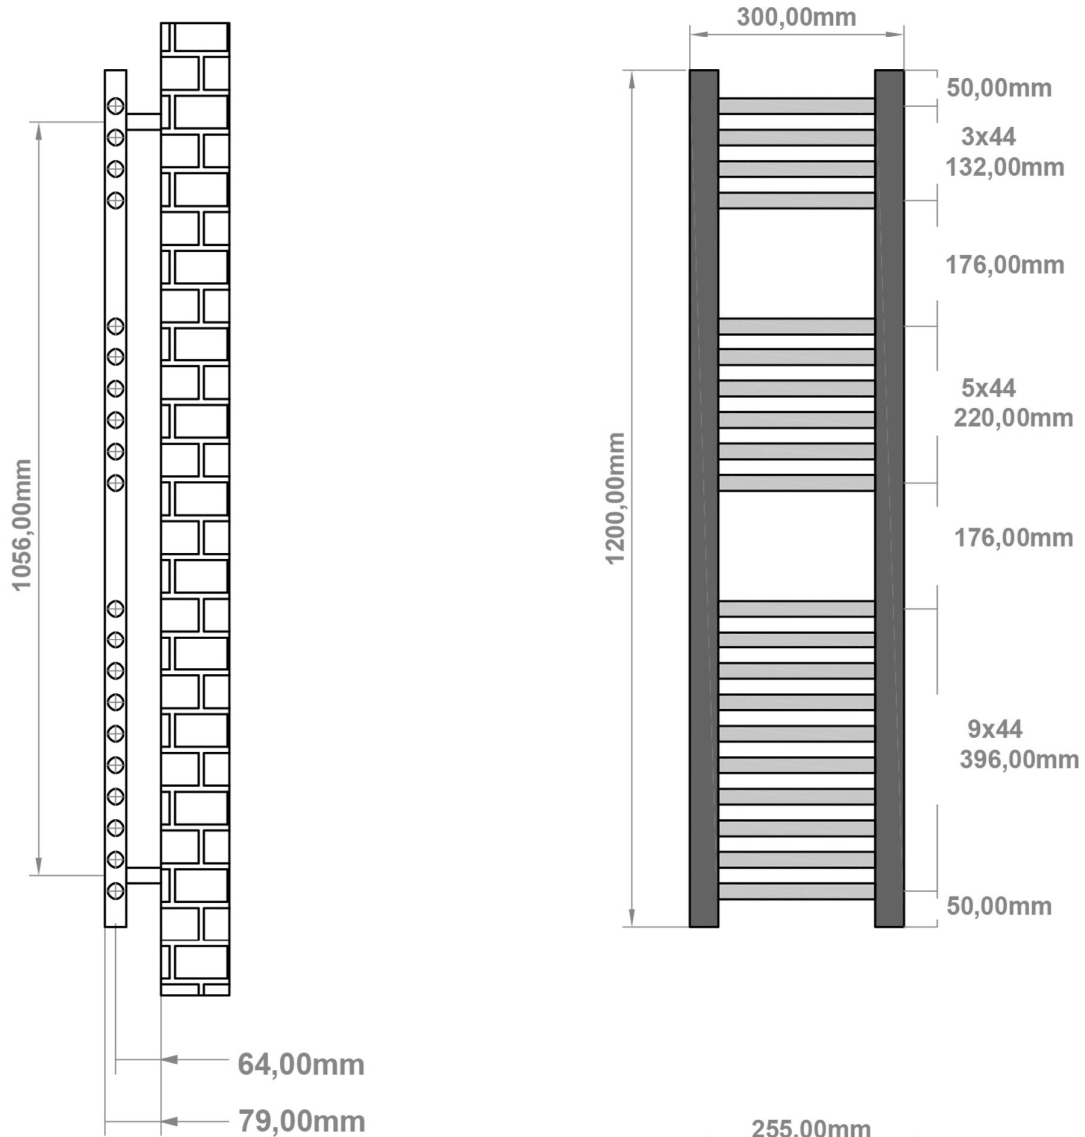

Email : technical@eastbrookco.com

A SECTION

B SECTION

A SECTION

B SECTION

Wingrave Straight Towel Rail 600 x 600mm.

Technical Drawing

A SECTION

A SECTION

B SECTION

Wingrave Straight Towel Rail 1000 x 300mm.

Technical Drawing

A SECTION

B SECTION

Wingrave Straight Towel Rail 1200 x 300mm.

Technical Drawing

A SECTION

B SECTION

Wingrave Straight Towel Rail 1400 x 300mm.

Technical Drawing

A SECTION

B SECTION

Eastbrook 
 Eastbrook Road, Gloucester GL4 3DB
 Technical Helpline : 01452 317890
 Mon - Fri / 8am - 5pm
 Email : technical@eastbrookco.com

A SECTION

B SECTION

Wingrave Straight Towel Rail 1800 x 300mm.

Technical Drawing

A SECTION

B SECTION