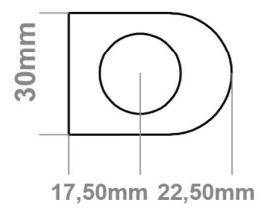

Email : technical@eastbrookco.com

A SECTION

B SECTION

A SECTION

B SECTION

Wingrave Straight Towel Rail 600 x 600mm.

Technical Drawing

A SECTION

A SECTION

B SECTION

Wingrave Straight Towel Rail 1000 x 300mm.

Technical Drawing

A SECTION

B SECTION

Wingrave Straight Towel Rail 1200 x 300mm.

Technical Drawing

A SECTION

B SECTION

Wingrave Straight Towel Rail 1400 x 300mm.

Technical Drawing

A SECTION

B SECTION

Eastbrook 
 Eastbrook Road, Gloucester GL4 3DB
 Technical Helpline : 01452 317890
 Mon - Fri / 8am - 5pm
 Email : technical@eastbrookco.com

A SECTION

B SECTION

Wingrave Straight Towel Rail 1800 x 300mm.

Technical Drawing

A SECTION

B SECTION