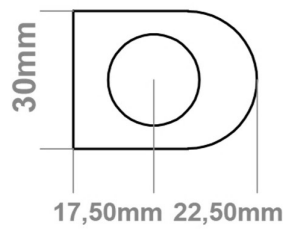

Wingrave Straight Towel Rail 600 x 300mm.

Technical Drawing

A SECTION

B SECTION

Eastbrook

Eastbrook Road, Gloucester GL4 3DB

Technical Helpline : 01452 317890

Mon - Fri / 8am - 5pm

Email : technical@eastbrookco.com

A SECTION

B SECTION

A SECTION

B SECTION

Wingrave Straight Towel Rail 600 x 600mm.

Technical Drawing

A SECTION

A SECTION

B SECTION

Wingrave Straight Towel Rail 1000 x 300mm.

Technical Drawing

A SECTION

B SECTION

Wingrave Straight Towel Rail 1200 x 300mm.

Technical Drawing

A SECTION

B SECTION

Wingrave Straight Towel Rail 1800 x 300mm.

Technical Drawing

A SECTION

B SECTION