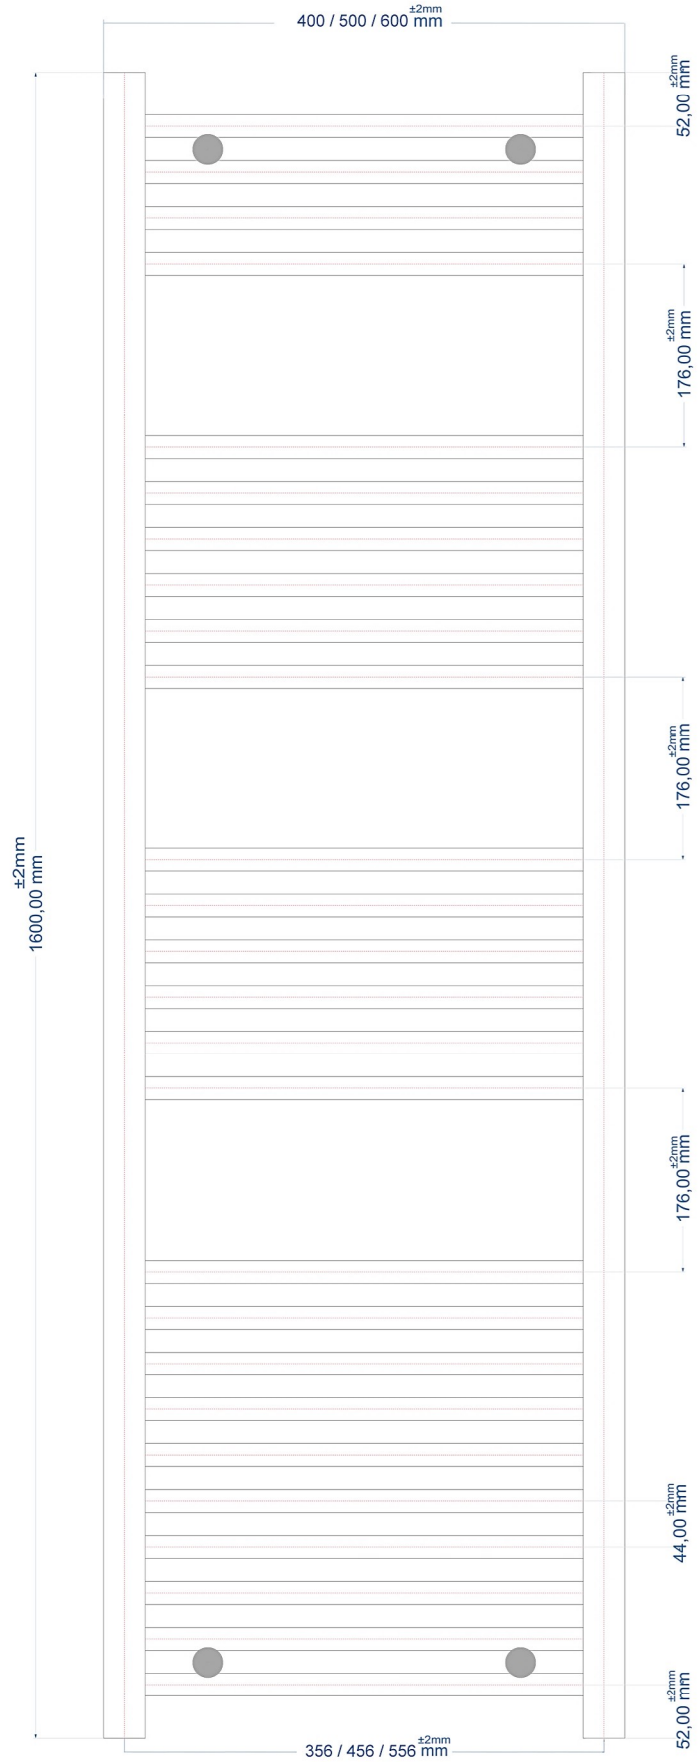

±2mm 1600,00 mm