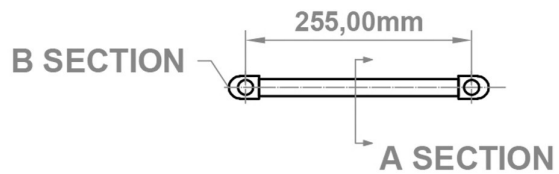

Wingrave Straight Towel Rail 600 x 300mm.

Technical Drawing

A SECTION

B SECTION

Eastbrook

Eastbrook Road, Gloucester GL4 3DB

Technical Helpline : 01452 317890

Mon - Fri / 8am - 5pm