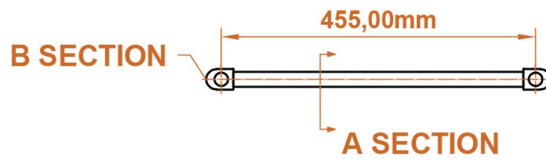

Email : technical@eastbrookco.com

A SECTION

B SECTION

A SECTION

B SECTION

Wingrave Straight Towel Rail 600 x 600mm.

Technical Drawing

A SECTION

B SECTION

Eastbrook 

Eastbrook Road, Gloucester GL4 3DB

Technical Helpline : 01452 317890

Mon - Fri / 8am - 5pm

Email : technical@eastbrookco.com

Wingrave Straight Towel Rail 800 x 300mm.

Technical Drawing