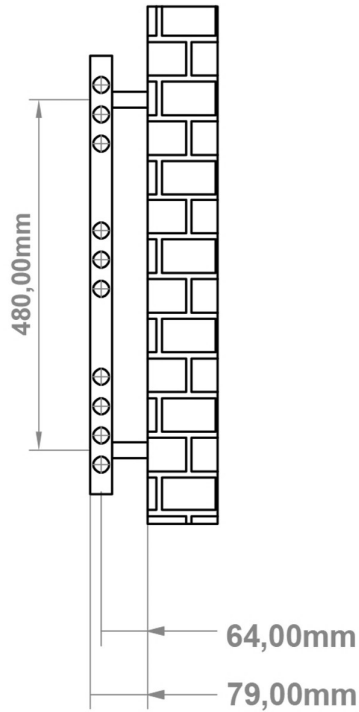

Wingrave Straight Towel Rail 600 x 300mm.

Technical Drawing

A SECTION

B SECTION

Eastbrook

Eastbrook Road, Gloucester GL4 3DB

Technical Helpline : 01452 317890

Mon - Fri / 8am - 5pm

Email : technical@eastbrookco.com

A SECTION

B SECTION

A SECTION

B SECTION

Wingrave Straight Towel Rail 600 x 600mm.

Technical Drawing

A SECTION

A SECTION

B SECTION

Wingrave Straight Towel Rail 1000 x 300mm.

Technical Drawing

A SECTION

B SECTION

Wingrave Straight Towel Rail 1200 x 300mm.

Technical Drawing

A SECTION

B SECTION

Wingrave Straight Towel Rail 1800 x 300mm.

Technical Drawing

A SECTION

B SECTION