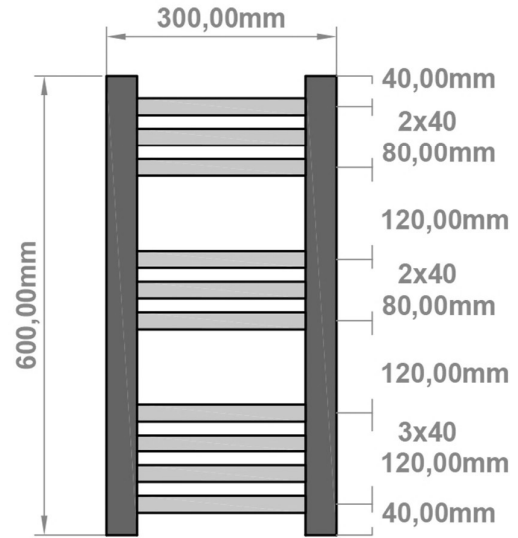

Wingrave Straight Towel Rail 600 x 300mm.

Technical Drawing

A SECTION

B SECTION

Eastbrook

Eastbrook Road, Gloucester GL4 3DB

Technical Helpline : 01452 317890

Mon - Fri / 8am - 5pm

Email : technical@eastbrookco.com

A SECTION

B SECTION

A SECTION

B SECTION

Wingrave Straight Towel Rail 600 x 600mm.

Technical Drawing

A SECTION

A SECTION

B SECTION

Wingrave Straight Towel Rail 1000 x 300mm.

Technical Drawing

A SECTION

B SECTION

Wingrave Straight Towel Rail 1200 x 300mm.

Technical Drawing

A SECTION

B SECTION

Wingrave Straight Towel Rail 1800 x 300mm.

Technical Drawing

A SECTION

B SECTION