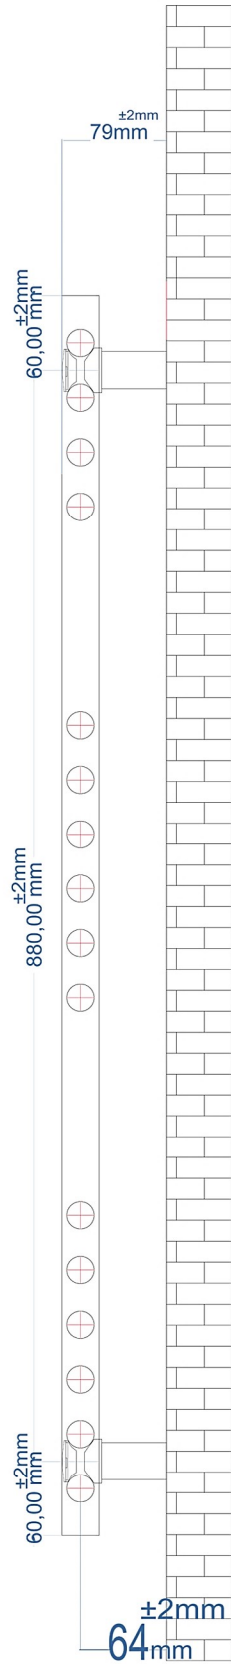

Eastbrook 

Eastbrook Road, Gloucester GL4 3DB
 Technical Helpline : 01452 317890
 Mon - Fri / 8am - 5pm
 Email : technical@eastbrookco.com

±2mm 1600,00 mm

Eastbrook 

Eastbrook Road, Gloucester GL4 3DB
 Technical Helpline : 01452 317890
 Mon - Fri / 8am - 5pm
 Email : technical@eastbrookco.com

Wingrave Straight Towel Rail 600 x 300mm.

Technical Drawing

A SECTION

B SECTION

Eastbrook

Eastbrook Road, Gloucester GL4 3DB

Technical Helpline : 01452 317890

Mon - Fri / 8am - 5pm

Email : technical@eastbrookco.com

A SECTION

B SECTION

A SECTION

B SECTION

Wingrave Straight Towel Rail 600 x 600mm.

Technical Drawing

A SECTION

A SECTION

B SECTION

Wingrave Straight Towel Rail 1000 x 300mm.

Technical Drawing

A SECTION

B SECTION

Wingrave Straight Towel Rail 1200 x 300mm.

Technical Drawing