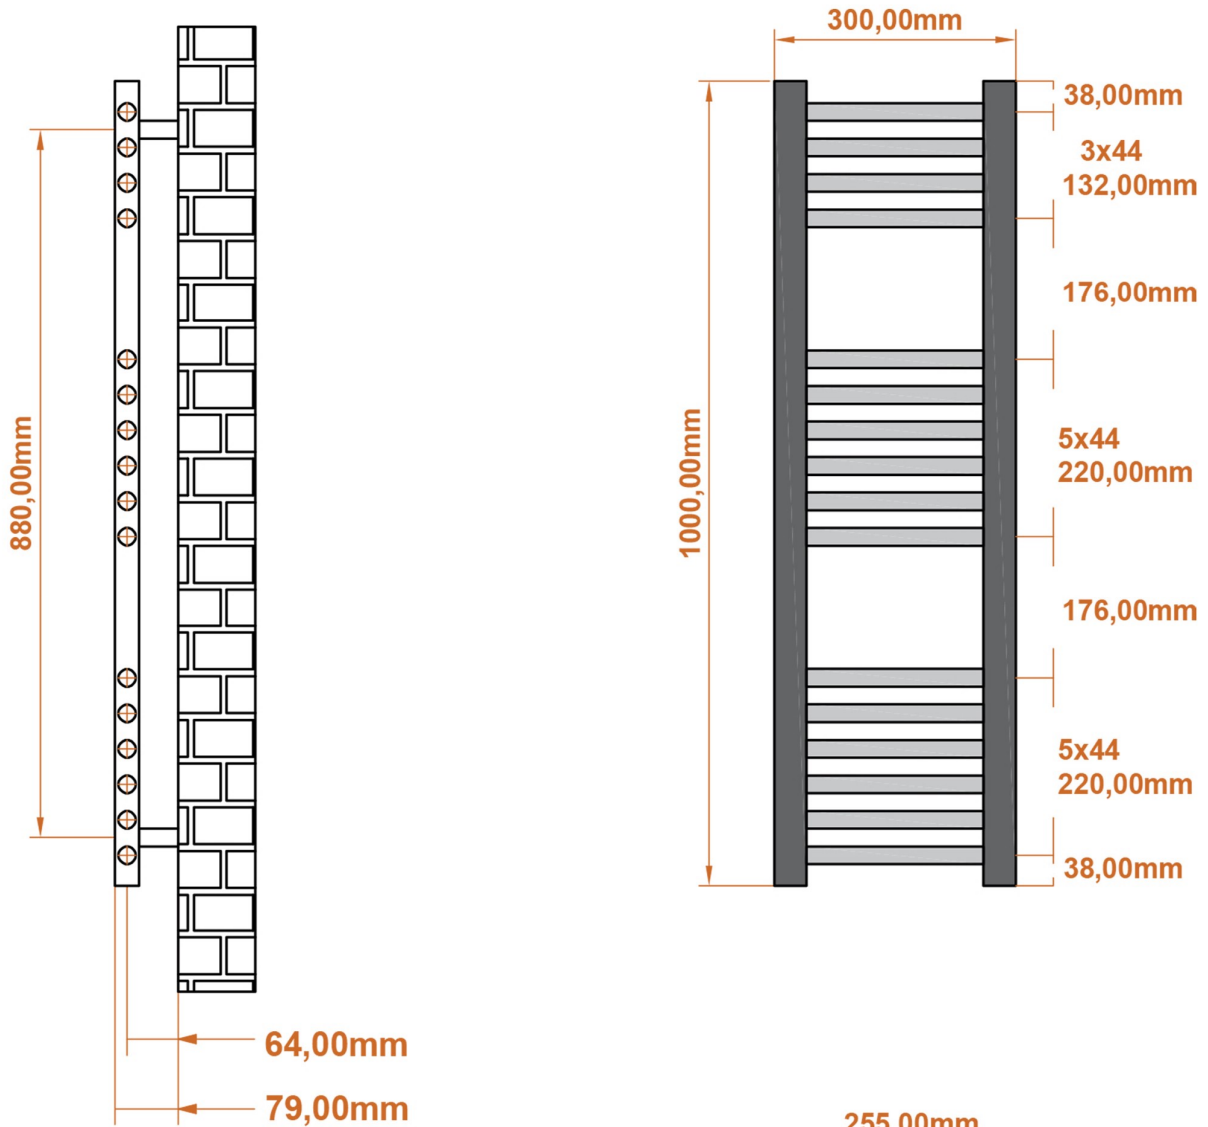

Email : technical@eastbrookco.com

A SECTION

B SECTION

A SECTION

B SECTION

Wingrave Straight Towel Rail 600 x 600mm.

Technical Drawing

A SECTION

A SECTION

B SECTION

Wingrave Straight Towel Rail 1000 x 300mm.

Technical Drawing

A SECTION

B SECTION

Wingrave Straight Towel Rail 1200 x 300mm.

Technical Drawing

A SECTION

B SECTION

Wingrave Straight Towel Rail 1400 x 300mm.

Technical Drawing

A SECTION

B SECTION

Eastbrook 
 Eastbrook Road, Gloucester GL4 3DB
 Technical Helpline : 01452 317890
 Mon - Fri / 8am - 5pm
 Email : technical@eastbrookco.com

A SECTION

B SECTION

Wingrave Straight Towel Rail 1800 x 300mm.

Technical Drawing

A SECTION

B SECTION