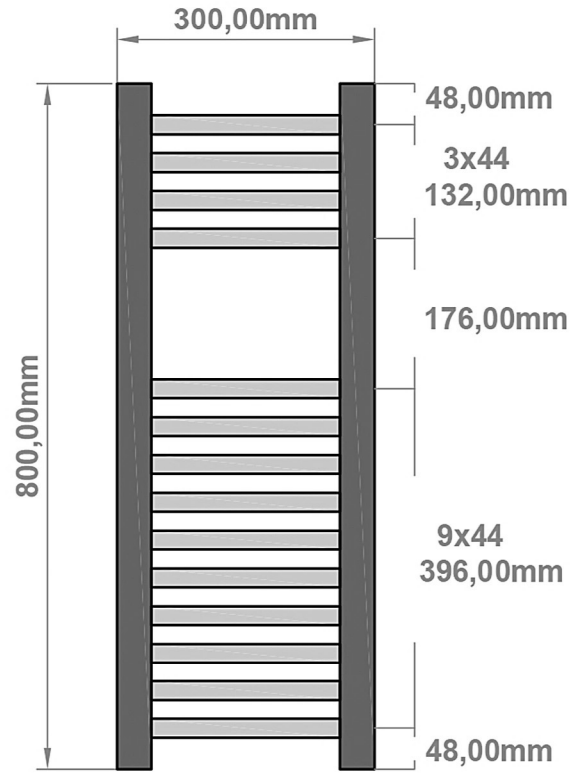

Email : technical@eastbrookco.com

A SECTION

B SECTION

A SECTION

B SECTION

Wingrave Straight Towel Rail 600 x 600mm.

Technical Drawing

A SECTION

B SECTION

Eastbrook 

Eastbrook Road, Gloucester GL4 3DB

Technical Helpline : 01452 317890

Mon - Fri / 8am - 5pm

Email : technical@eastbrookco.com

Wingrave Straight Towel Rail 800 x 300mm.

Technical Drawing

A SECTION

B SECTION

Wingrave Straight Towel Rail 1000 x 300mm.

Technical Drawing

A SECTION

B SECTION

Wingrave Straight Towel Rail 1200 x 300mm.

Technical Drawing

A SECTION

B SECTION

Wingrave Straight Towel Rail 1800 x 300mm.

Technical Drawing

A SECTION

B SECTION