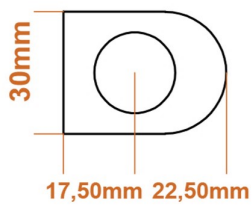

Wingrave Straight Towel Rail 600 x 300mm.

Technical Drawing

A SECTION

B SECTION

Eastbrook

Eastbrook Road, Gloucester GL4 3DB

Technical Helpline : 01452 317890

Mon - Fri / 8am - 5pm

Email : technical@eastbrookco.com

A SECTION

B SECTION

A SECTION

B SECTION

Wingrave Straight Towel Rail 600 x 600mm.

Technical Drawing

A SECTION

A SECTION

B SECTION

Wingrave Straight Towel Rail 1000 x 300mm.

Technical Drawing

A SECTION

B SECTION

Wingrave Straight Towel Rail 1200 x 300mm.

Technical Drawing

A SECTION

B SECTION

Wingrave Straight Towel Rail 1800 x 300mm.

Technical Drawing

A SECTION

B SECTION