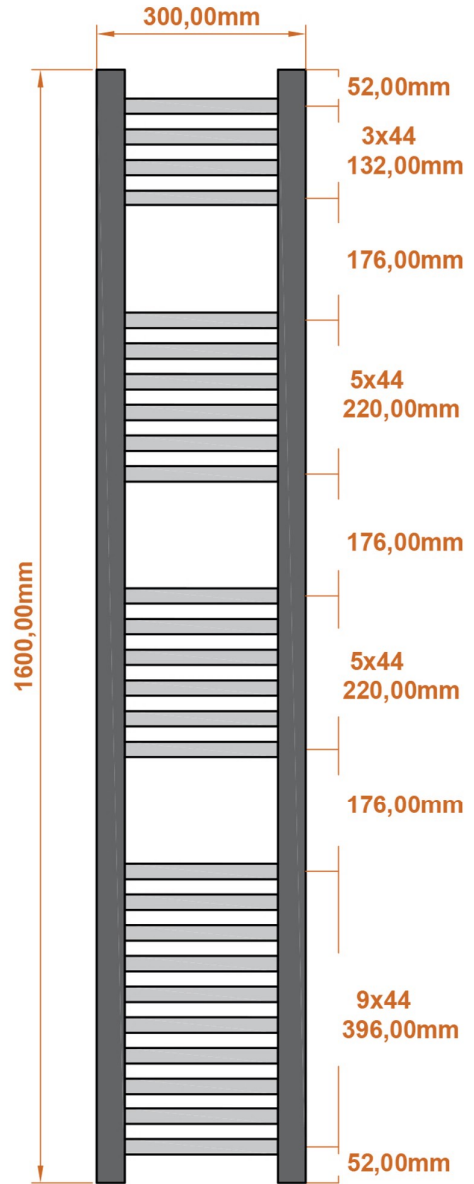

Email : technical@eastbrookco.com

A SECTION

B SECTION

A SECTION

B SECTION

Wingrave Straight Towel Rail 600 x 600mm.

Technical Drawing

A SECTION

A SECTION

B SECTION

Wingrave Straight Towel Rail 1000 x 300mm.

Technical Drawing

A SECTION

B SECTION

Wingrave Straight Towel Rail 1200 x 300mm.

Technical Drawing

A SECTION

B SECTION

Wingrave Straight Towel Rail 1400 x 300mm.

Technical Drawing

A SECTION

B SECTION

Eastbrook 
 Eastbrook Road, Gloucester GL4 3DB
 Technical Helpline : 01452 317890
 Mon - Fri / 8am - 5pm
 Email : technical@eastbrookco.com

A SECTION

B SECTION

Wingrave Straight Towel Rail 1800 x 300mm.

Technical Drawing

A SECTION

B SECTION