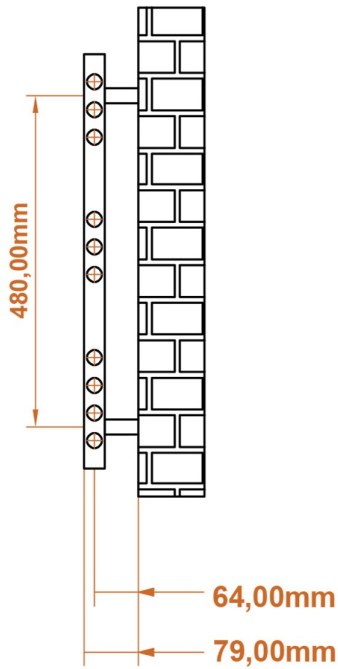

Wingrave Straight Towel Rail 600 x 300mm.

Technical Drawing

A SECTION

B SECTION

Eastbrook

Eastbrook Road, Gloucester GL4 3DB

Technical Helpline : 01452 317890

Mon - Fri / 8am - 5pm

Email : technical@eastbrookco.com

A SECTION

B SECTION

A SECTION

B SECTION

Wingrave Straight Towel Rail 600 x 600mm.

Technical Drawing

A SECTION

A SECTION

B SECTION

Wingrave Straight Towel Rail 1000 x 300mm.

Technical Drawing

A SECTION

B SECTION

Wingrave Straight Towel Rail 1200 x 300mm.

Technical Drawing

A SECTION

B SECTION

Wingrave Straight Towel Rail 1800 x 300mm.

Technical Drawing

A SECTION

B SECTION