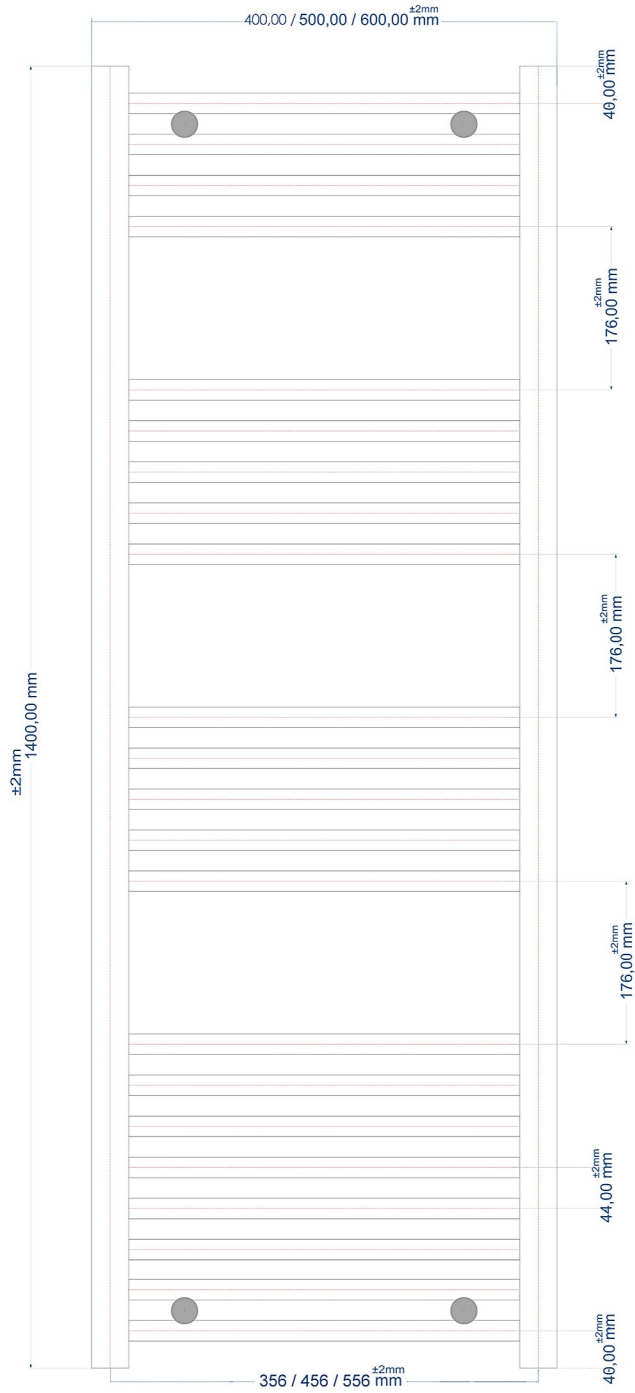

Eastbrook
Eastbrook Road, Gloucester GL4 3DB
Technical Helpline : 01452 317890
Mon - Fri / 8am - 5pm
Email : technical@eastbrookco.com