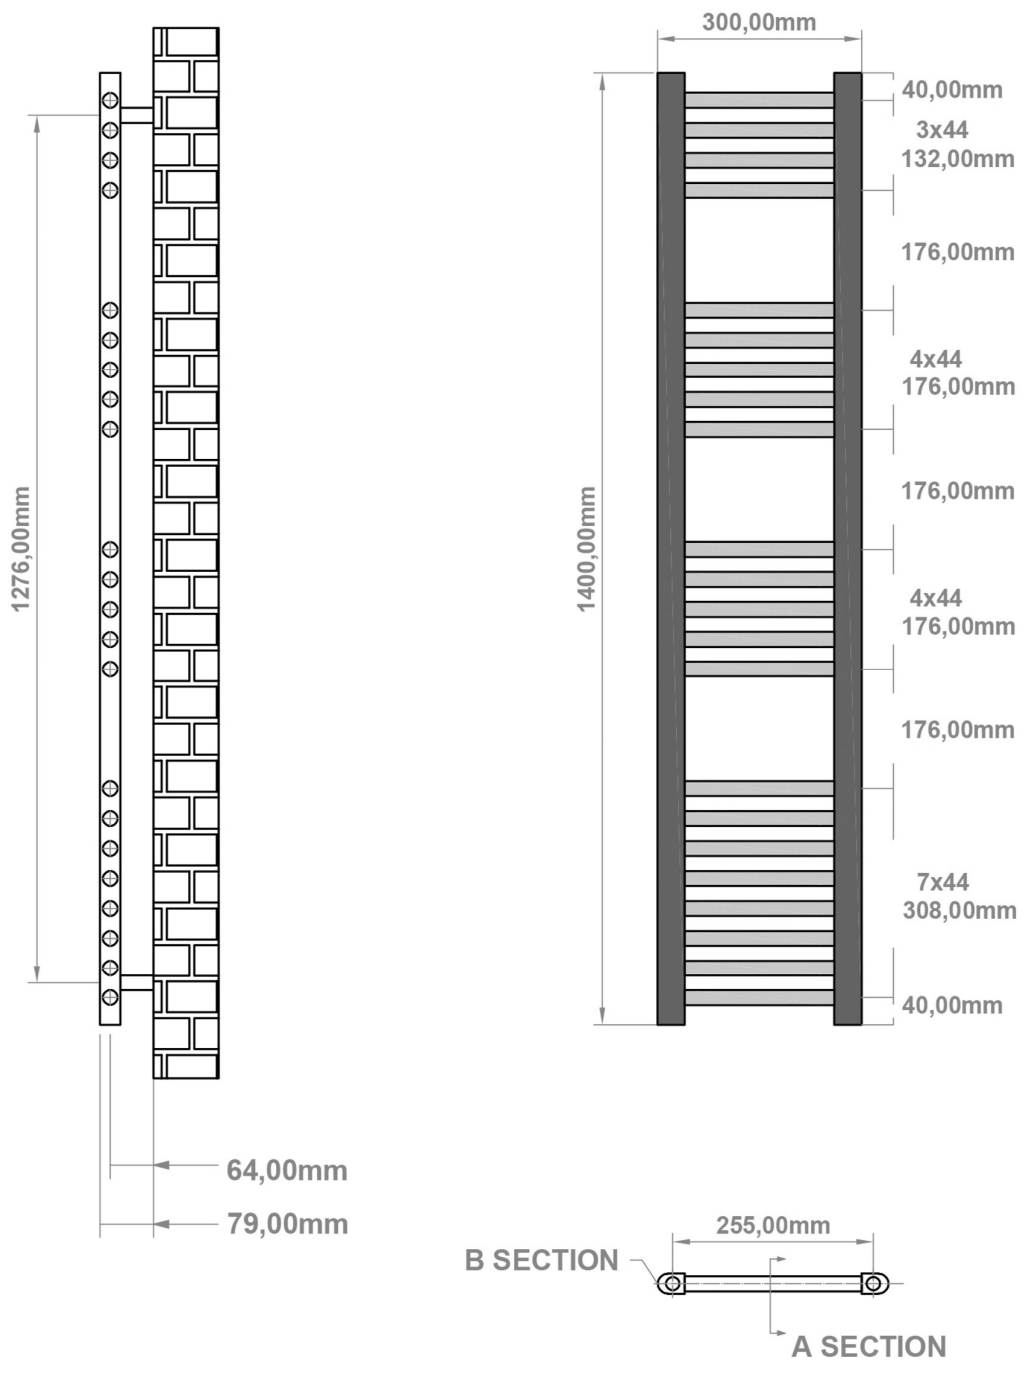

Email : technical@eastbrookco.com

A SECTION

B SECTION

A SECTION

B SECTION

Wingrave Straight Towel Rail 600 x 600mm.

Technical Drawing

A SECTION

A SECTION

B SECTION

Wingrave Straight Towel Rail 1000 x 300mm.

Technical Drawing

A SECTION

B SECTION

Wingrave Straight Towel Rail 1200 x 300mm.

Technical Drawing

A SECTION

B SECTION

Wingrave Straight Towel Rail 1400 x 300mm.

Technical Drawing

A SECTION

B SECTION

Eastbrook 
 Eastbrook Road, Gloucester GL4 3DB
 Technical Helpline : 01452 317890
 Mon - Fri / 8am - 5pm
 Email : technical@eastbrookco.com

A SECTION

B SECTION

Wingrave Straight Towel Rail 1800 x 300mm.

Technical Drawing

A SECTION

B SECTION