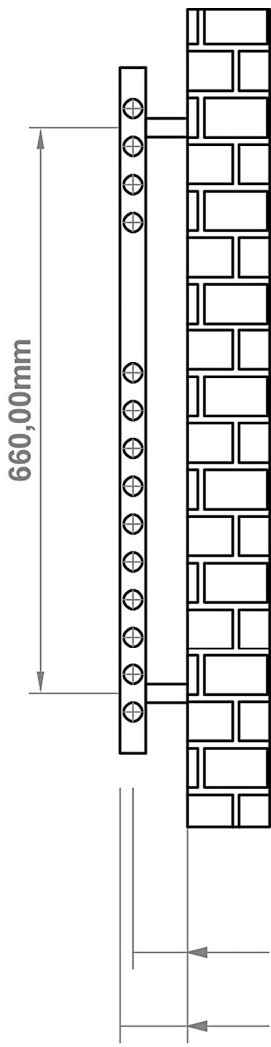

Email : technical@eastbrookco.com

A SECTION

B SECTION

A SECTION

B SECTION

Wingrave Straight Towel Rail 600 x 600mm.

Technical Drawing

A SECTION

B SECTION

Eastbrook 

Eastbrook Road, Gloucester GL4 3DB

Technical Helpline : 01452 317890

Mon - Fri / 8am - 5pm

Email : technical@eastbrookco.com

Wingrave Straight Towel Rail 800 x 300mm.

Technical Drawing

A SECTION

B SECTION

Wingrave Straight Towel Rail 1000 x 300mm.

Technical Drawing

A SECTION

B SECTION

Wingrave Straight Towel Rail 1200 x 300mm.

Technical Drawing

A SECTION

B SECTION

Wingrave Straight Towel Rail 1800 x 300mm.

Technical Drawing

A SECTION

B SECTION