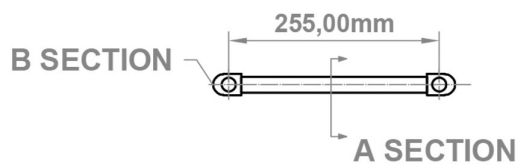

A SECTION

B SECTION

Wingrave Straight Towel Rail 1000 x 300mm.

Technical Drawing

A SECTION

B SECTION

Wingrave Straight Towel Rail 1200 x 300mm.

Technical Drawing

A SECTION

B SECTION

Wingrave Straight Towel Rail 1400 x 300mm.

Technical Drawing

A SECTION

B SECTION

Eastbrook 
 Eastbrook Road, Gloucester GL4 3DB
 Technical Helpline : 01452 317890
 Mon - Fri / 8am - 5pm
 Email : technical@eastbrookco.com

A SECTION

B SECTION

Wingrave Straight Towel Rail 1800 x 300mm.

Technical Drawing

A SECTION

B SECTION