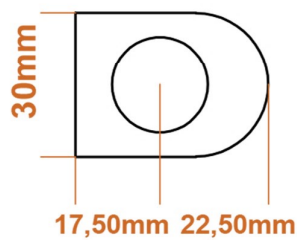

Email : technical@eastbrookco.com

A SECTION

B SECTION

A SECTION

B SECTION

Wingrave Straight Towel Rail 600 x 600mm.

Technical Drawing

A SECTION

A SECTION

B SECTION

Wingrave Straight Towel Rail 1000 x 300mm.

Technical Drawing

A SECTION

B SECTION

Wingrave Straight Towel Rail 1200 x 300mm.

Technical Drawing

A SECTION

B SECTION

Wingrave Straight Towel Rail 1400 x 300mm.

Technical Drawing

A SECTION

B SECTION

Eastbrook 
 Eastbrook Road, Gloucester GL4 3DB
 Technical Helpline : 01452 317890
 Mon - Fri / 8am - 5pm
 Email : technical@eastbrookco.com

A SECTION

B SECTION

Wingrave Straight Towel Rail 1800 x 300mm.

Technical Drawing

A SECTION

B SECTION