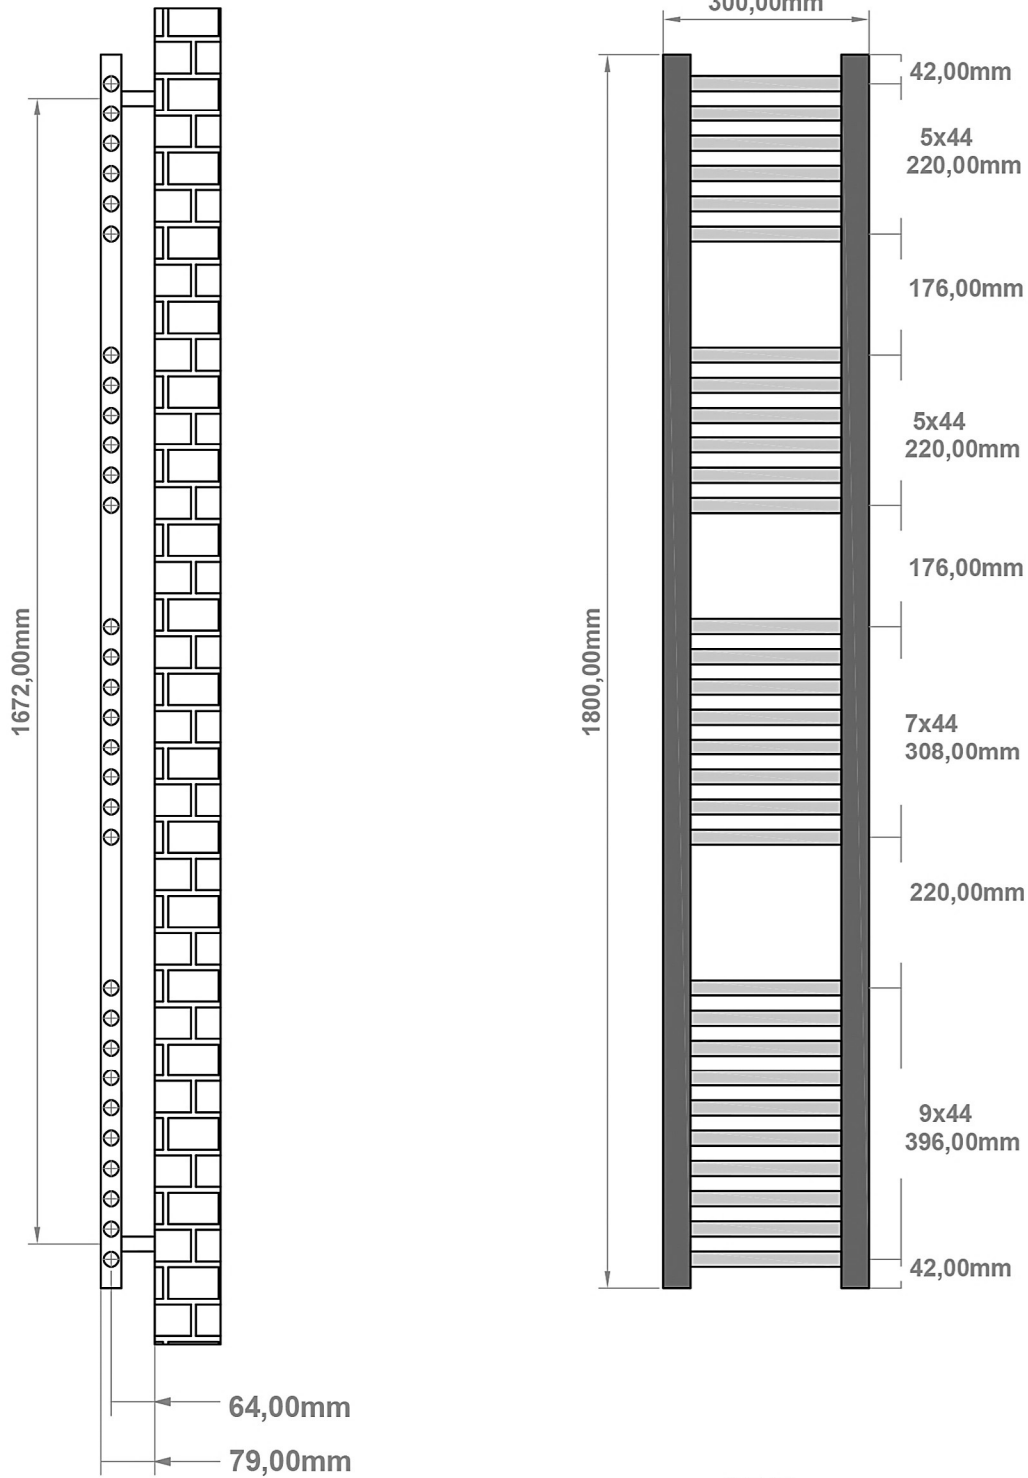

Wingrave Straight Towel Rail 600 x 300mm.

Technical Drawing

A SECTION

B SECTION

Eastbrook

Eastbrook Road, Gloucester GL4 3DB

Technical Helpline : 01452 317890

Mon - Fri / 8am - 5pm

A SECTION

B SECTION

Wingrave Straight Towel Rail 1000 x 300mm.

Technical Drawing

A SECTION

B SECTION

Wingrave Straight Towel Rail 1200 x 300mm.

Technical Drawing

A SECTION

B SECTION

Wingrave Straight Towel Rail 1400 x 300mm.

Technical Drawing

A SECTION

B SECTION

Eastbrook 
 Eastbrook Road, Gloucester GL4 3DB
 Technical Helpline : 01452 317890
 Mon - Fri / 8am - 5pm
 Email : technical@eastbrookco.com

A SECTION

B SECTION

Wingrave Straight Towel Rail 1800 x 300mm.

Technical Drawing

A SECTION

B SECTION