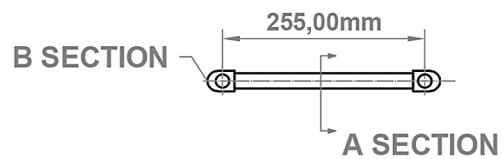

A SECTION

B SECTION

Wingrave Straight Towel Rail 1000 x 300mm.

Technical Drawing

A SECTION

B SECTION

Wingrave Straight Towel Rail 1200 x 300mm.

Technical Drawing

A SECTION

B SECTION

Wingrave Straight Towel Rail 1400 x 300mm.

Technical Drawing

A SECTION

B SECTION

Eastbrook 
 Eastbrook Road, Gloucester GL4 3DB
 Technical Helpline : 01452 317890
 Mon - Fri / 8am - 5pm
 Email : technical@eastbrookco.com

A SECTION

B SECTION

Wingrave Straight Towel Rail 1800 x 300mm.

Technical Drawing

A SECTION

B SECTION