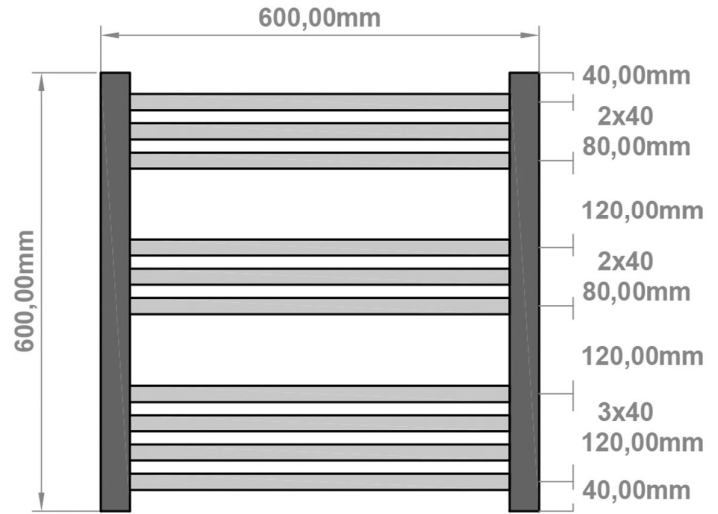

Email : technical@eastbrookco.com

A SECTION

B SECTION

A SECTION

B SECTION

Wingrave Straight Towel Rail 600 x 600mm.

Technical Drawing

A SECTION

B SECTION

Eastbrook 

Eastbrook Road, Gloucester GL4 3DB

Technical Helpline : 01452 317890

Mon - Fri / 8am - 5pm

Email : technical@eastbrookco.com

Wingrave Straight Towel Rail 800 x 300mm.

Technical Drawing

A SECTION

B SECTION

Wingrave Straight Towel Rail 1000 x 300mm.

Technical Drawing

A SECTION

B SECTION

Wingrave Straight Towel Rail 1200 x 300mm.

Technical Drawing

A SECTION

B SECTION

Wingrave Straight Towel Rail 1800 x 300mm.

Technical Drawing

A SECTION

B SECTION