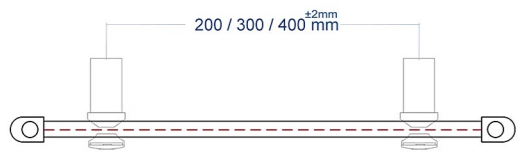

Eastbrook

Eastbrook Road, Gloucester GL4 3DB
Technical Helpline : 01452 317890
Mon - Fri / 8am - 5pm
Email : technical@eastbrookco.com