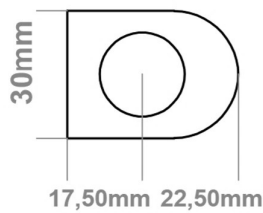

Email : technical@eastbrookco.com

A SECTION

B SECTION

A SECTION

B SECTION

Wingrave Straight Towel Rail 600 x 600mm.

Technical Drawing

A SECTION

A SECTION

B SECTION

Wingrave Straight Towel Rail 1000 x 300mm.

Technical Drawing

A SECTION

B SECTION

Wingrave Straight Towel Rail 1200 x 300mm.

Technical Drawing

A SECTION

B SECTION

Wingrave Straight Towel Rail 1400 x 300mm.

Technical Drawing

A SECTION

B SECTION

Eastbrook 
 Eastbrook Road, Gloucester GL4 3DB
 Technical Helpline : 01452 317890
 Mon - Fri / 8am - 5pm
 Email : technical@eastbrookco.com

A SECTION

B SECTION

Wingrave Straight Towel Rail 1800 x 300mm.

Technical Drawing

A SECTION

B SECTION