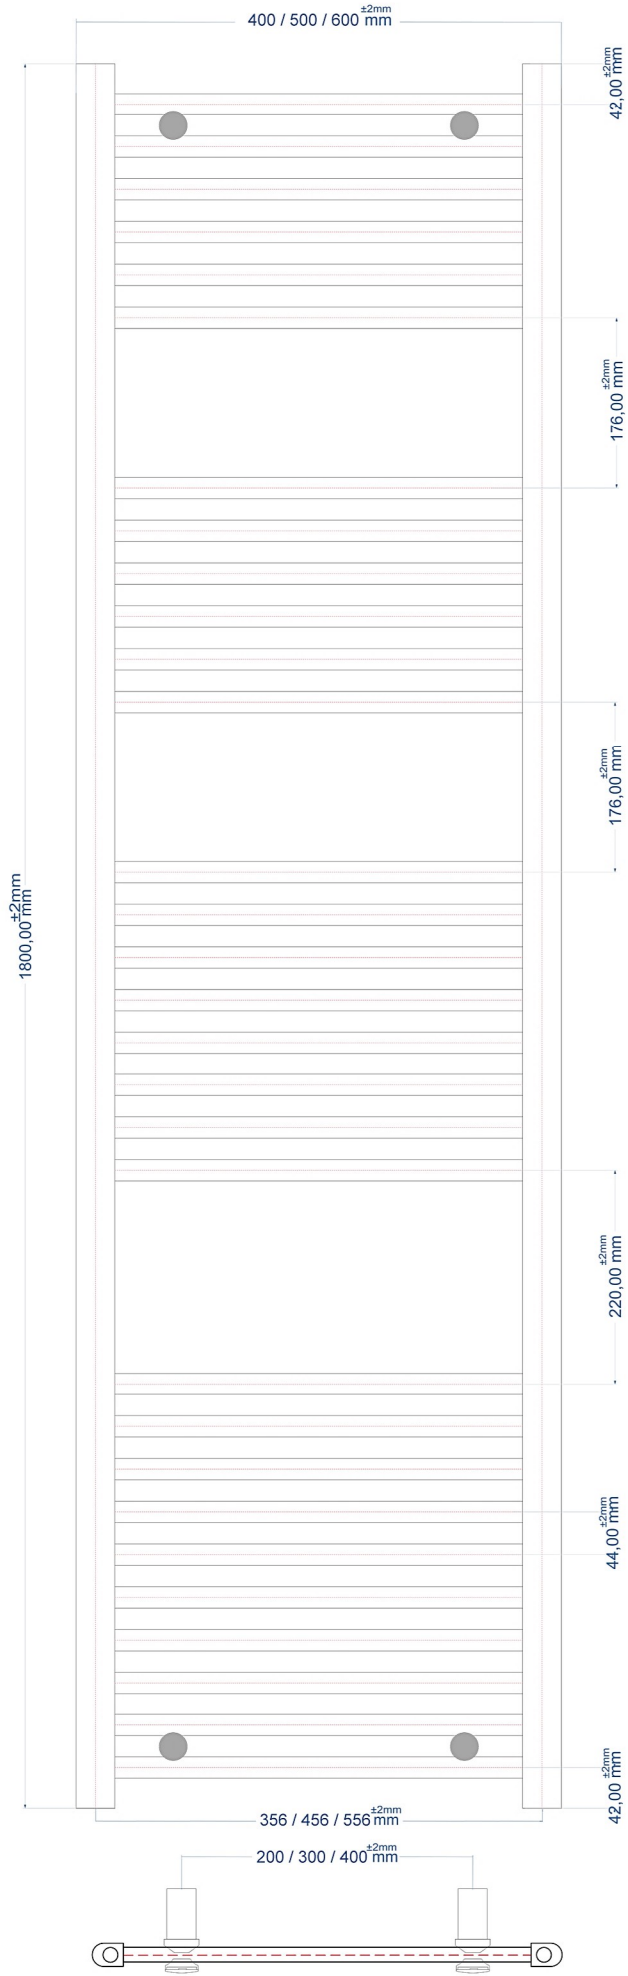

Eastbrook
Eastbrook Road, Gloucester GL4 3DB
Technical Helpline : 01452 317890
Mon - Fri / 8am - 5pm
Email : technical@eastbrookco.com