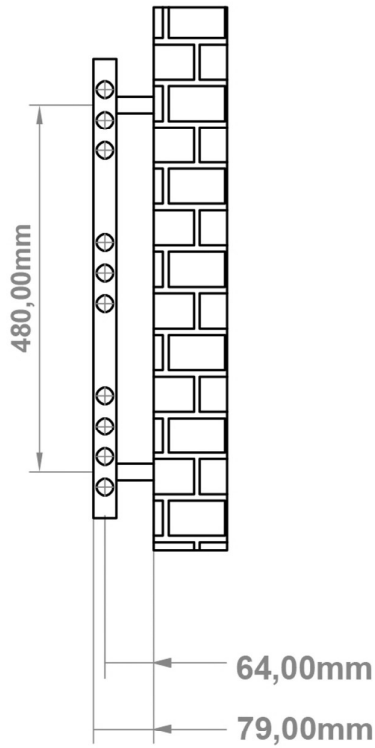

Wingrave Straight Towel Rail 600 x 300mm.

Technical Drawing

A SECTION

B SECTION

Eastbrook

Eastbrook Road, Gloucester GL4 3DB

Technical Helpline : 01452 317890

Mon - Fri / 8am - 5pm

Email : technical@eastbrookco.com

A SECTION

B SECTION

A SECTION

B SECTION

Wingrave Straight Towel Rail 600 x 600mm.

Technical Drawing

A SECTION

A SECTION

B SECTION

Wingrave Straight Towel Rail 1000 x 300mm.

Technical Drawing

A SECTION

B SECTION

Wingrave Straight Towel Rail 1200 x 300mm.

Technical Drawing

A SECTION

B SECTION

Wingrave Straight Towel Rail 1800 x 300mm.

Technical Drawing

A SECTION

B SECTION