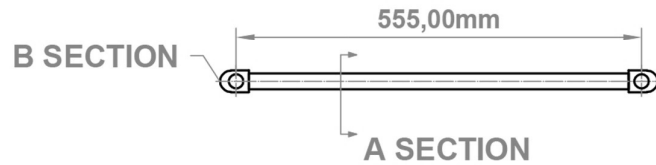

A SECTION

B SECTION

Wingrave Straight Towel Rail 600 x 600mm.

Technical Drawing

A SECTION

B SECTION

Eastbrook 

Eastbrook Road, Gloucester GL4 3DB

Technical Helpline : 01452 317890

Mon - Fri / 8am - 5pm

Email : technical@eastbrookco.com

Wingrave Straight Towel Rail 800 x 300mm.

Technical Drawing

A SECTION

B SECTION

Wingrave Straight Towel Rail 1000 x 300mm.