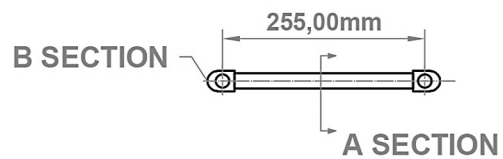

Technical Drawing

A SECTION

B SECTION

Wingrave Straight Towel Rail 1400 x 300mm.

Technical Drawing

A SECTION

B SECTION

Eastbrook 

Eastbrook Road, Gloucester GL4 3DB
 Technical Helpline : 01452 317890
 Mon - Fri / 8am - 5pm
 Email : technical@eastbrookco.com

A SECTION

B SECTION

Wingrave Straight Towel Rail 1800 x 300mm.

Technical Drawing