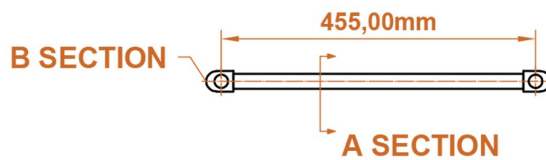

A SECTION

B SECTION

Wingrave Straight Towel Rail 600 x 600mm.

Technical Drawing

A SECTION

B SECTION

Eastbrook 

Eastbrook Road, Gloucester GL4 3DB