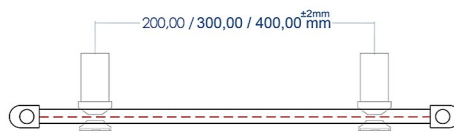

Eastbrook

Eastbrook Road, Gloucester GL4 3DB
Technical Helpline : 01452 317890
Mon - Fri / 8am - 5pm
Email : technical@eastbrookco.com