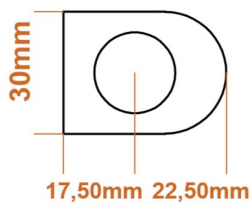

Eastbrook 
 Eastbrook Road, Gloucester GL4 3DB
 Technical Helpline : 01452 317890
 Mon - Fri / 8am - 5pm
 Email : technical@eastbrookco.com

Wingrave Straight Towel Rail 600 x 300mm.

Technical Drawing

A SECTION

A SECTION

B SECTION

Wingrave Straight Towel Rail 600 x 600mm.

Technical Drawing

A SECTION

B SECTION

Eastbrook 

Eastbrook Road, Gloucester GL4 3DB

Technical Helpline : 01452 317890

Mon - Fri / 8am - 5pm

Email : technical@eastbrookco.com

Wingrave Straight Towel Rail 800 x 300mm.

Technical Drawing

A SECTION

B SECTION

Wingrave Straight Towel Rail 1000 x 300mm.

Technical Drawing

A SECTION

B SECTION

Wingrave Straight Towel Rail 1400 x 300mm.

Technical Drawing

A SECTION

B SECTION

Eastbrook 