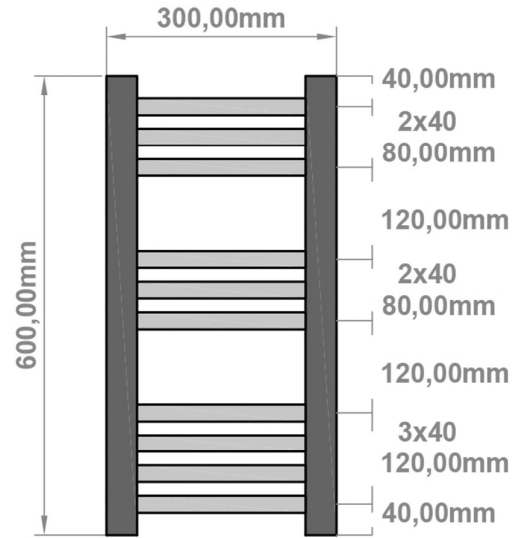

Eastbrook 
 Eastbrook Road, Gloucester GL4 3DB
 Technical Helpline : 01452 317890
 Mon - Fri / 8am - 5pm
 Email : technical@eastbrookco.com

Wingrave Straight Towel Rail 600 x 300mm.

Technical Drawing

A SECTION

A SECTION

B SECTION

Wingrave Straight Towel Rail 600 x 600mm.

Technical Drawing

A SECTION

B SECTION

Eastbrook 

Eastbrook Road, Gloucester GL4 3DB

Technical Drawing

A SECTION

B SECTION

Wingrave Straight Towel Rail 1400 x 300mm.

Technical Drawing

A SECTION

B SECTION

Eastbrook 