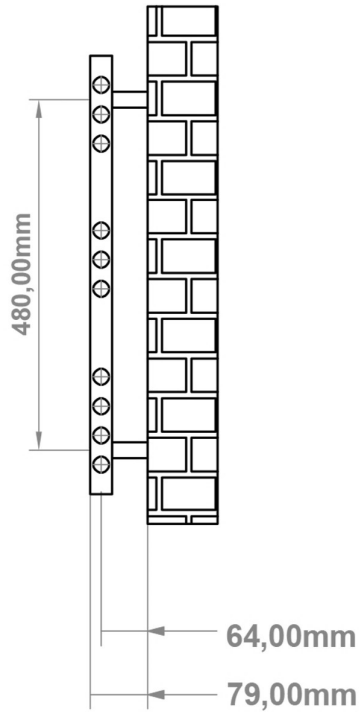

A SECTION

B SECTION

Wingrave Straight Towel Rail 600 x 600mm.

Technical Drawing

A SECTION

B SECTION

Eastbrook 

Eastbrook Road, Gloucester GL4 3DB

Technical Helpline : 01452 317890

Mon - Fri / 8am - 5pm

Email : technical@eastbrookco.com

Wingrave Straight Towel Rail 800 x 300mm.

Technical Drawing

A SECTION

B SECTION

Wingrave Straight Towel Rail 1000 x 300mm.

Technical Drawing

A SECTION

B SECTION

Wingrave Straight Towel Rail 1400 x 300mm.

Technical Drawing

A SECTION

B SECTION

Eastbrook 