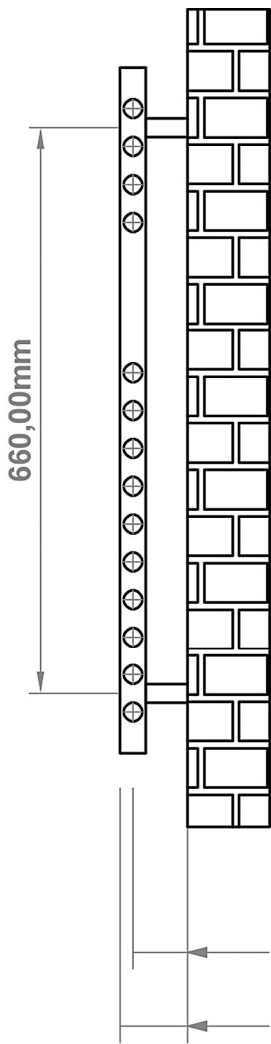

A SECTION

B SECTION

Wingrave Straight Towel Rail 600 x 600mm.

Technical Drawing

A SECTION

B SECTION

Eastbrook 

Eastbrook Road, Gloucester GL4 3DB

Technical Helpline : 01452 317890

Mon - Fri / 8am - 5pm

Email : technical@eastbrookco.com

Wingrave Straight Towel Rail 800 x 300mm.

Technical Drawing

A SECTION

B SECTION

Wingrave Straight Towel Rail 1000 x 300mm.

Technical Drawing

A SECTION

B SECTION

Wingrave Straight Towel Rail 1400 x 300mm.

Technical Drawing

A SECTION

B SECTION

Eastbrook 