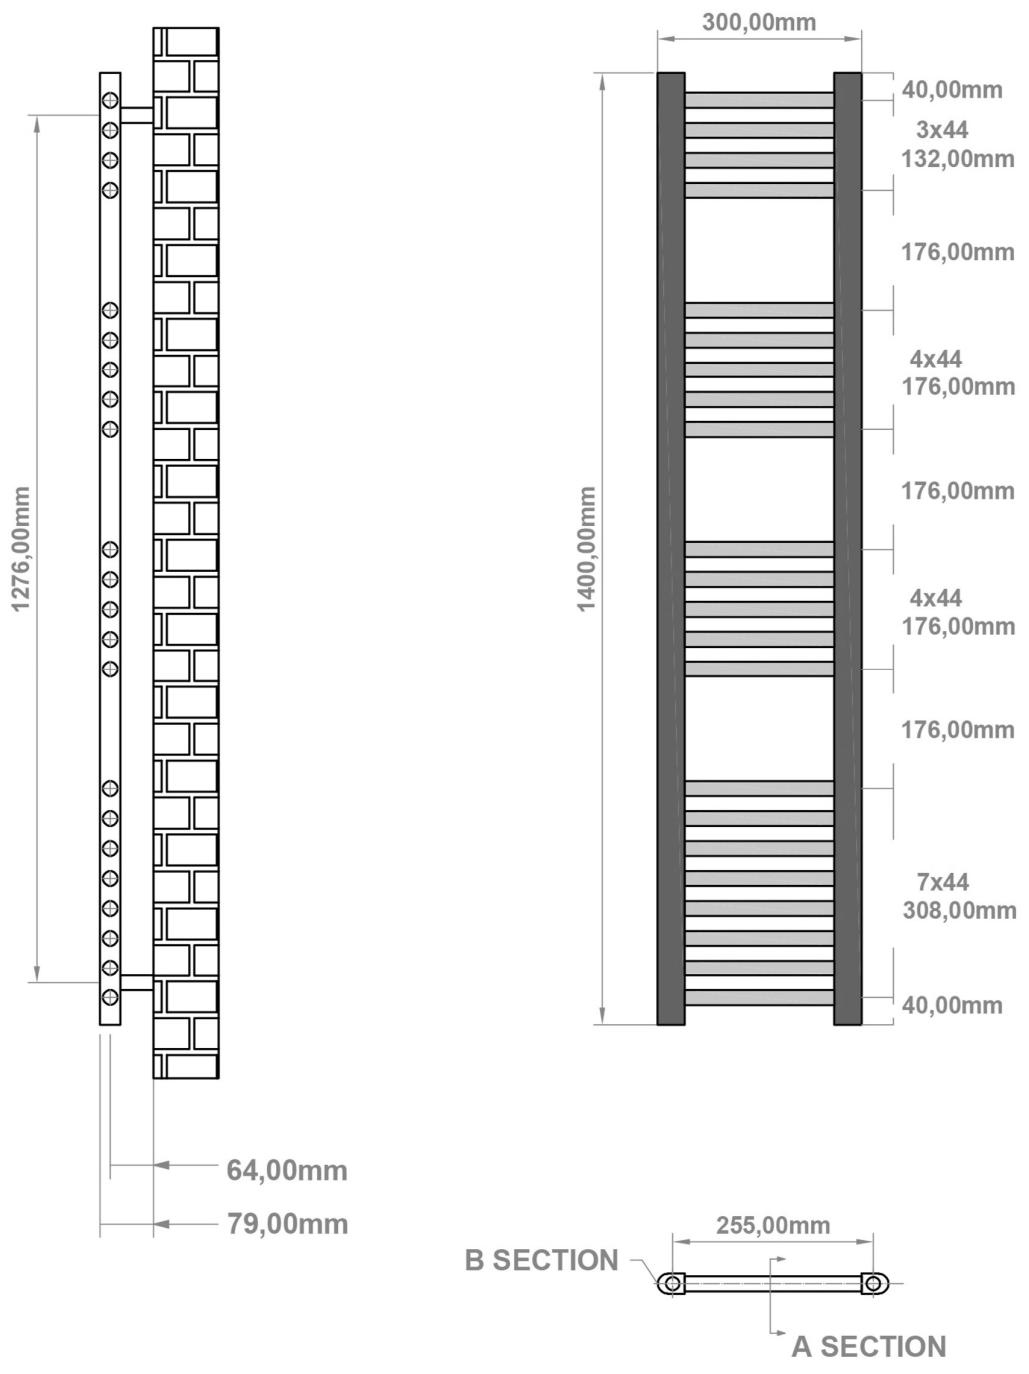

A SECTION

B SECTION

Wingrave Straight Towel Rail 600 x 600mm.

Technical Drawing

A SECTION

B SECTION

Eastbrook 

Eastbrook Road, Gloucester GL4 3DB

Technical Helpline : 01452 317890

Mon - Fri / 8am - 5pm

Email : technical@eastbrookco.com

Wingrave Straight Towel Rail 800 x 300mm.

Technical Drawing

A SECTION

B SECTION

Wingrave Straight Towel Rail 1000 x 300mm.

Technical Drawing

A SECTION

B SECTION

Wingrave Straight Towel Rail 1400 x 300mm.

Technical Drawing

A SECTION

B SECTION

Eastbrook 

Eastbrook Road, Gloucester GL4 3DB
 Technical Helpline : 01452 317890
 Mon - Fri / 8am - 5pm
 Email : technical@eastbrookco.com

A SECTION

B SECTION

Wingrave Straight Towel Rail 1800 x 300mm.

Technical Drawing