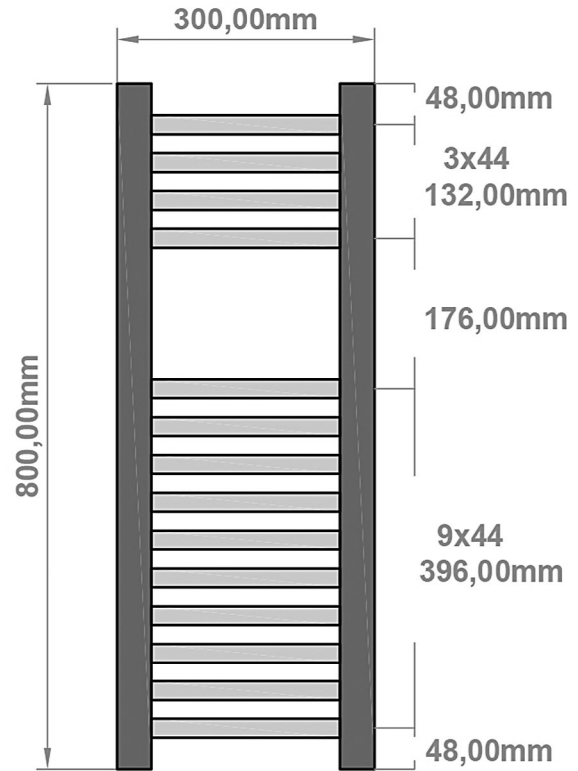

A SECTION

B SECTION

Wingrave Straight Towel Rail 600 x 600mm.

Technical Drawing

A SECTION

B SECTION

Eastbrook 

Eastbrook Road, Gloucester GL4 3DB

Technical Helpline : 01452 317890

Mon - Fri / 8am - 5pm

Email : technical@eastbrookco.com

Wingrave Straight Towel Rail 800 x 300mm.

Technical Drawing

A SECTION

B SECTION

Wingrave Straight Towel Rail 1000 x 300mm.

Technical Drawing

A SECTION

B SECTION

Wingrave Straight Towel Rail 1400 x 300mm.

Technical Drawing

A SECTION

B SECTION

Eastbrook 