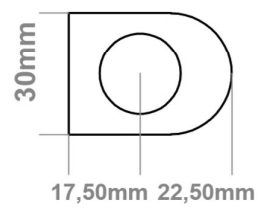

A SECTION

B SECTION

Wingrave Straight Towel Rail 600 x 600mm.

Technical Drawing

A SECTION

B SECTION

Eastbrook 

Eastbrook Road, Gloucester GL4 3DB

Technical Helpline : 01452 317890

Mon - Fri / 8am - 5pm

Email : technical@eastbrookco.com

Wingrave Straight Towel Rail 800 x 300mm.

Technical Drawing

A SECTION

B SECTION

Wingrave Straight Towel Rail 1000 x 300mm.

Technical Drawing

A SECTION

B SECTION

Wingrave Straight Towel Rail 1400 x 300mm.

Technical Drawing

A SECTION

B SECTION

Eastbrook 

Eastbrook Road, Gloucester GL4 3DB
 Technical Helpline : 01452 317890
 Mon - Fri / 8am - 5pm
 Email : technical@eastbrookco.com

A SECTION

B SECTION

Wingrave Straight Towel Rail 1800 x 300mm.

Technical Drawing