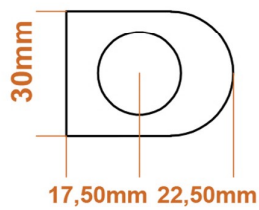

A SECTION

B SECTION

Wingrave Straight Towel Rail 600 x 600mm.

Technical Drawing

A SECTION

B SECTION

Eastbrook 

Eastbrook Road, Gloucester GL4 3DB

Technical Helpline : 01452 317890

Mon - Fri / 8am - 5pm

Email : technical@eastbrookco.com

Wingrave Straight Towel Rail 800 x 300mm.

Technical Drawing

A SECTION

B SECTION

Wingrave Straight Towel Rail 1000 x 300mm.

Technical Drawing

A SECTION

B SECTION

Wingrave Straight Towel Rail 1400 x 300mm.

Technical Drawing

A SECTION

B SECTION

Eastbrook 

Eastbrook Road, Gloucester GL4 3DB
 Technical Helpline : 01452 317890
 Mon - Fri / 8am - 5pm
 Email : technical@eastbrookco.com

A SECTION

B SECTION

Wingrave Straight Towel Rail 1800 x 300mm.

Technical Drawing