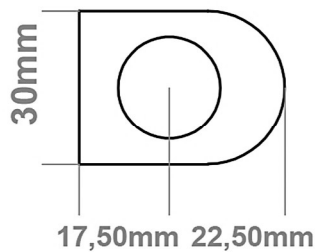

A SECTION

B SECTION

Wingrave Straight Towel Rail 600 x 600mm.

Technical Drawing

A SECTION

B SECTION

Eastbrook 

Eastbrook Road, Gloucester GL4 3DB

Technical Helpline : 01452 317890

Mon - Fri / 8am - 5pm

Email : technical@eastbrookco.com

Wingrave Straight Towel Rail 800 x 300mm.

Technical Drawing

A SECTION

B SECTION

Wingrave Straight Towel Rail 1000 x 300mm.

Technical Drawing

A SECTION

B SECTION

Wingrave Straight Towel Rail 1400 x 300mm.

Technical Drawing

A SECTION

B SECTION

Eastbrook 

Eastbrook Road, Gloucester GL4 3DB
 Technical Helpline : 01452 317890
 Mon - Fri / 8am - 5pm
 Email : technical@eastbrookco.com

A SECTION

B SECTION

Wingrave Straight Towel Rail 1800 x 300mm.

Technical Drawing