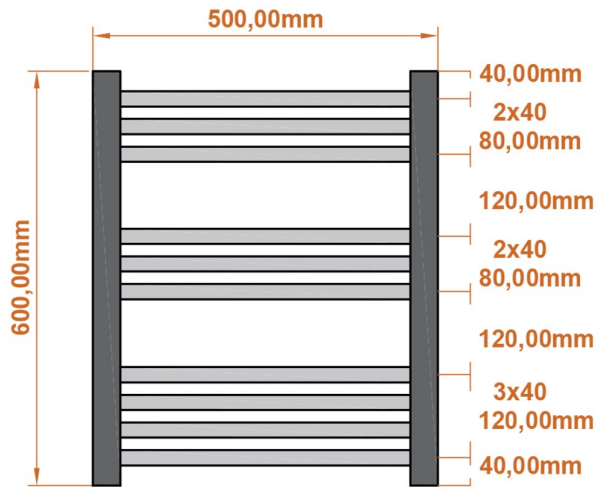

A SECTION

B SECTION

Wingrave Straight Towel Rail 600 x 600mm.

Technical Drawing

A SECTION

B SECTION

Eastbrook 

Eastbrook Road, Gloucester GL4 3DB

Technical Helpline : 01452 317890

Mon - Fri / 8am - 5pm

Email : technical@eastbrookco.com

Wingrave Straight Towel Rail 800 x 300mm.

Technical Drawing

A SECTION

B SECTION

Wingrave Straight Towel Rail 1000 x 300mm.

Technical Drawing

A SECTION

B SECTION

Wingrave Straight Towel Rail 1400 x 300mm.

Technical Drawing

A SECTION

B SECTION

Eastbrook 