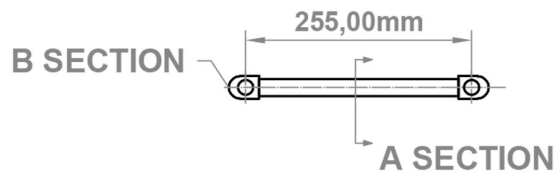

Eastbrook 
 Eastbrook Road, Gloucester GL4 3DB
 Technical Helpline : 01452 317890
 Mon - Fri / 8am - 5pm
 Email : technical@eastbrookco.com

Wingrave Straight Towel Rail 600 x 300mm.

Technical Drawing

A SECTION

A SECTION

B SECTION

Wingrave Straight Towel Rail 600 x 600mm.

Technical Drawing

A SECTION

B SECTION

Eastbrook 

Eastbrook Road, Gloucester GL4 3DB