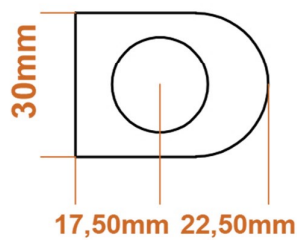

A SECTION

B SECTION

Wingrave Straight Towel Rail 600 x 600mm.

Technical Drawing

A SECTION

B SECTION

Eastbrook 

Eastbrook Road, Gloucester GL4 3DB

Technical Helpline : 01452 317890

Mon - Fri / 8am - 5pm

Email : technical@eastbrookco.com

Wingrave Straight Towel Rail 800 x 300mm.

Technical Drawing

A SECTION

B SECTION

Wingrave Straight Towel Rail 1000 x 300mm.

Technical Drawing

A SECTION

B SECTION

Wingrave Straight Towel Rail 1400 x 300mm.

Technical Drawing

A SECTION

B SECTION

Eastbrook 