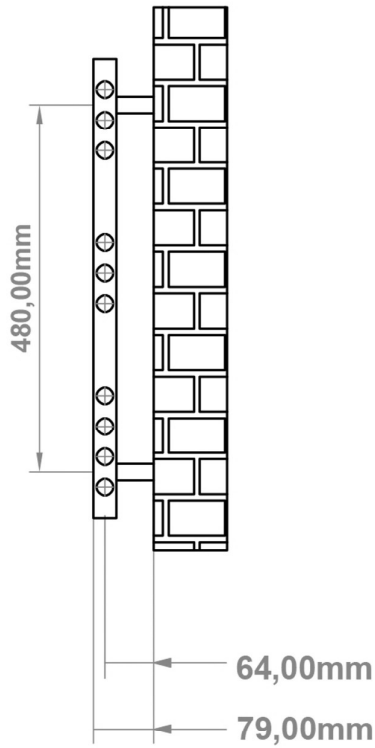

Eastbrook 
 Eastbrook Road, Gloucester GL4 3DB
 Technical Helpline : 01452 317890
 Mon - Fri / 8am - 5pm
 Email : technical@eastbrookco.com

Wingrave Straight Towel Rail 600 x 300mm.

Technical Drawing

A SECTION

A SECTION

B SECTION

Wingrave Straight Towel Rail 600 x 600mm.

Technical Drawing

A SECTION

B SECTION

Eastbrook 

Eastbrook Road, Gloucester GL4 3DB

Technical Drawing

A SECTION

B SECTION

Wingrave Straight Towel Rail 1400 x 300mm.

Technical Drawing

A SECTION

B SECTION

Eastbrook 