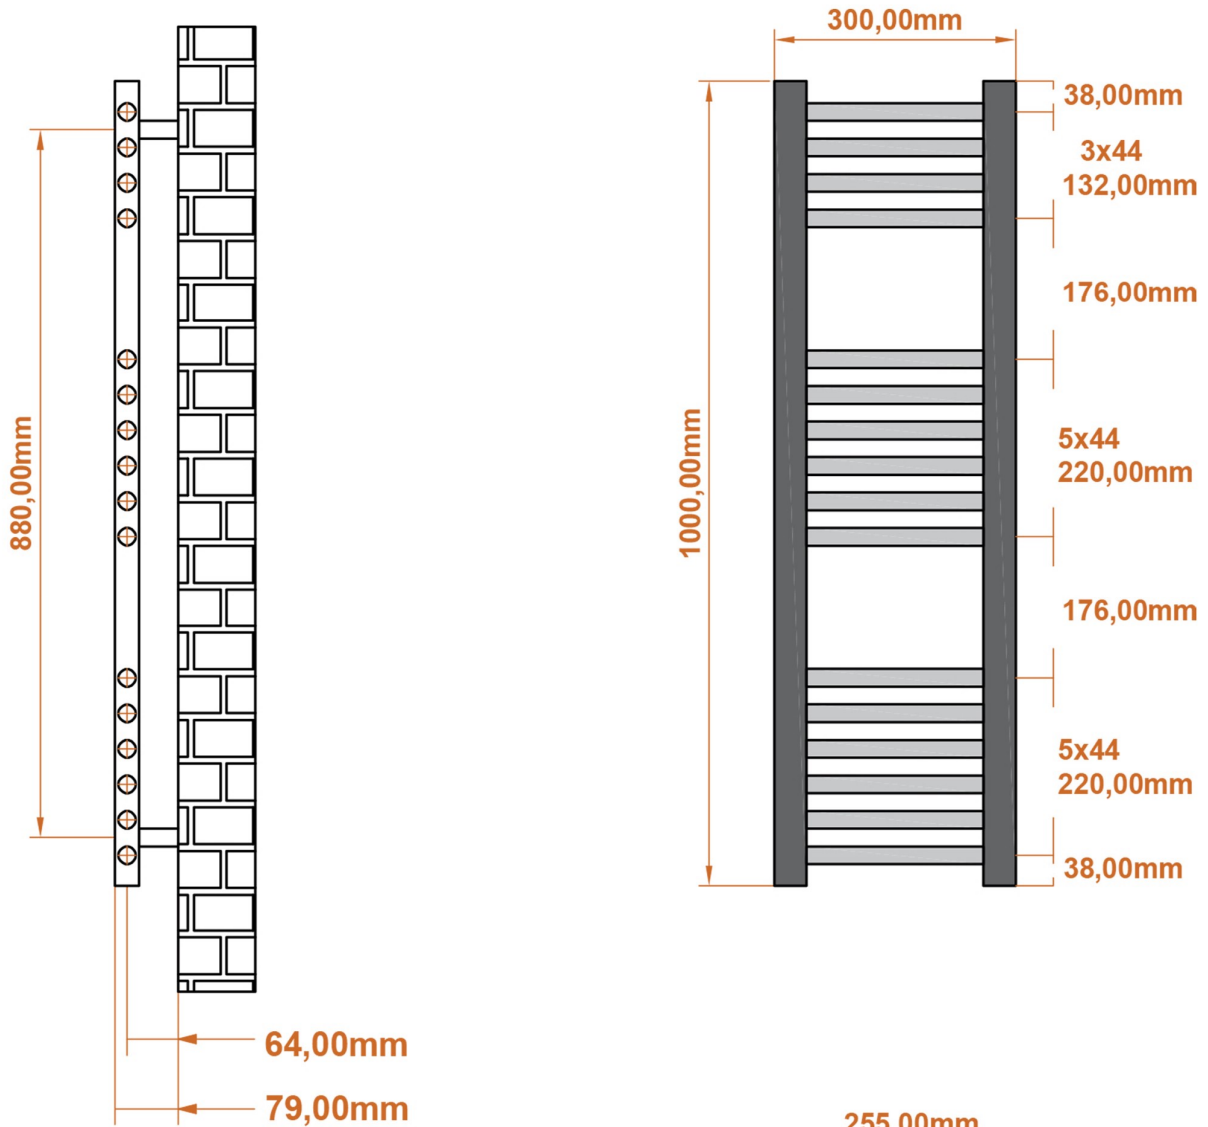

A SECTION

B SECTION

Wingrave Straight Towel Rail 600 x 600mm.

Technical Drawing

A SECTION

B SECTION

Eastbrook 

Eastbrook Road, Gloucester GL4 3DB

Technical Helpline : 01452 317890

Mon - Fri / 8am - 5pm

Email : technical@eastbrookco.com

Wingrave Straight Towel Rail 800 x 300mm.

Technical Drawing

A SECTION

B SECTION

Wingrave Straight Towel Rail 1000 x 300mm.

Technical Drawing

A SECTION

B SECTION

Wingrave Straight Towel Rail 1400 x 300mm.

Technical Drawing

A SECTION

B SECTION

Eastbrook 

Eastbrook Road, Gloucester GL4 3DB
 Technical Helpline : 01452 317890
 Mon - Fri / 8am - 5pm
 Email : technical@eastbrookco.com

A SECTION

B SECTION

Wingrave Straight Towel Rail 1800 x 300mm.

Technical Drawing