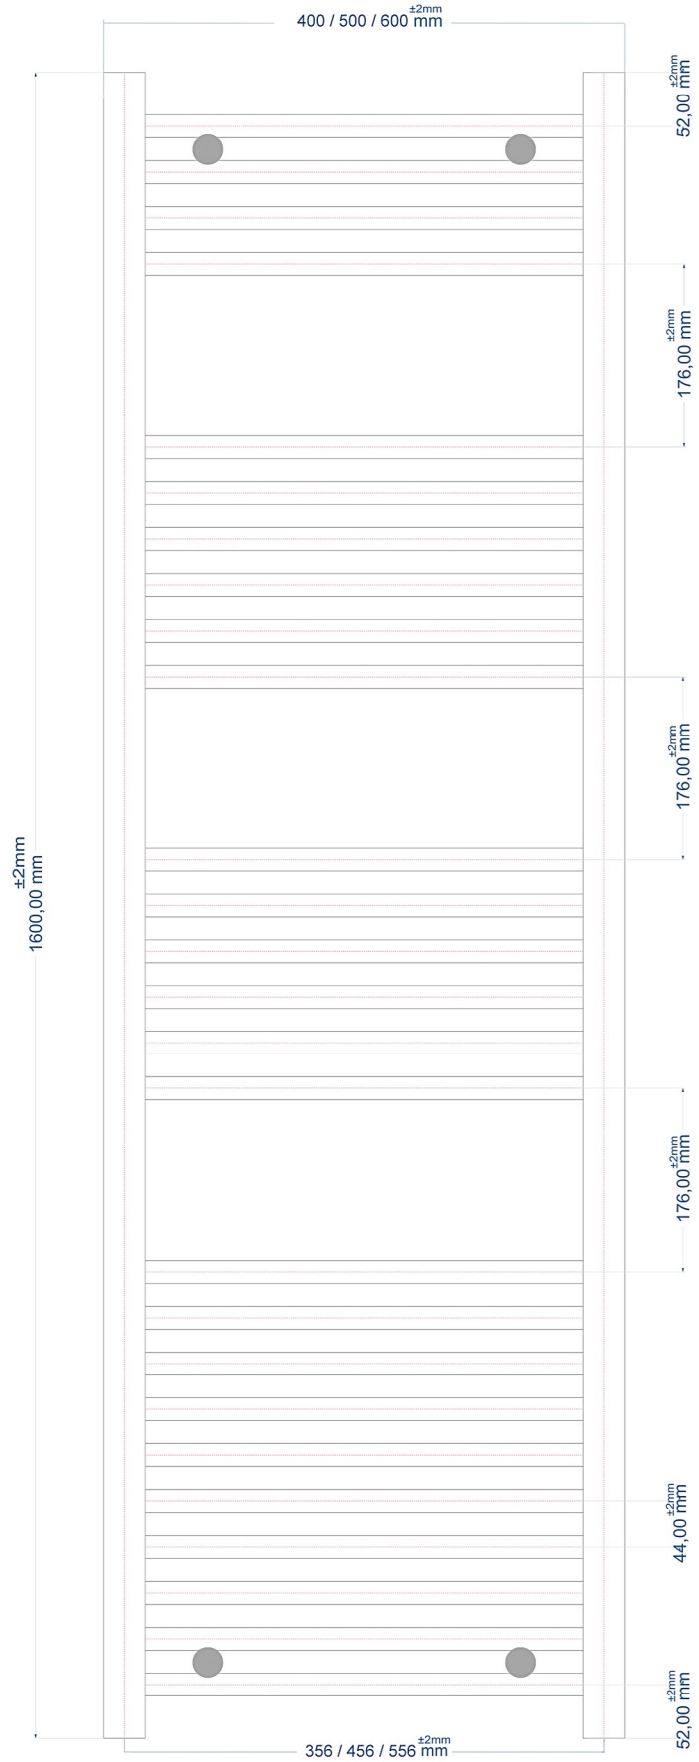

Eastbrook

Eastbrook Road, Gloucester GL4 3DB
Technical Helpline : 01452 317890
Mon - Fri / 8am - 5pm
Email : technical@eastbrookco.com