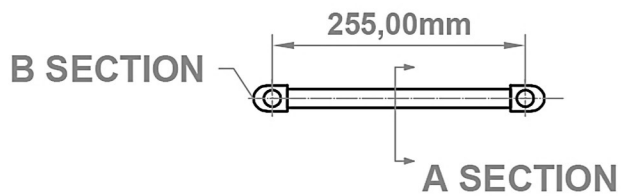

A SECTION

B SECTION

Wingrave Straight Towel Rail 600 x 600mm.

Technical Drawing

A SECTION

B SECTION

Eastbrook 

Eastbrook Road, Gloucester GL4 3DB

Technical Helpline : 01452 317890

Mon - Fri / 8am - 5pm

Email : technical@eastbrookco.com

Wingrave Straight Towel Rail 800 x 300mm.

Technical Drawing

A SECTION

B SECTION

Wingrave Straight Towel Rail 1000 x 300mm.

Technical Drawing

A SECTION

B SECTION

Wingrave Straight Towel Rail 1400 x 300mm.

Technical Drawing

A SECTION

B SECTION

Eastbrook 