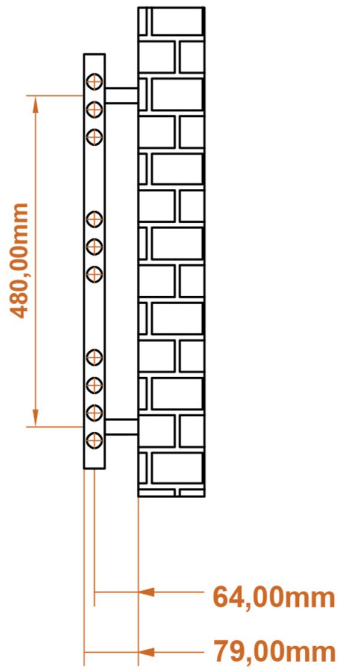

A SECTION

B SECTION

Wingrave Straight Towel Rail 600 x 600mm.

Technical Drawing

A SECTION

B SECTION

Eastbrook 

Eastbrook Road, Gloucester GL4 3DB

Technical Helpline : 01452 317890

Mon - Fri / 8am - 5pm

Email : technical@eastbrookco.com

Wingrave Straight Towel Rail 800 x 300mm.

Technical Drawing

A SECTION

B SECTION

Wingrave Straight Towel Rail 1000 x 300mm.

Technical Drawing

A SECTION

B SECTION

Wingrave Straight Towel Rail 1400 x 300mm.

Technical Drawing

A SECTION

B SECTION

Eastbrook 