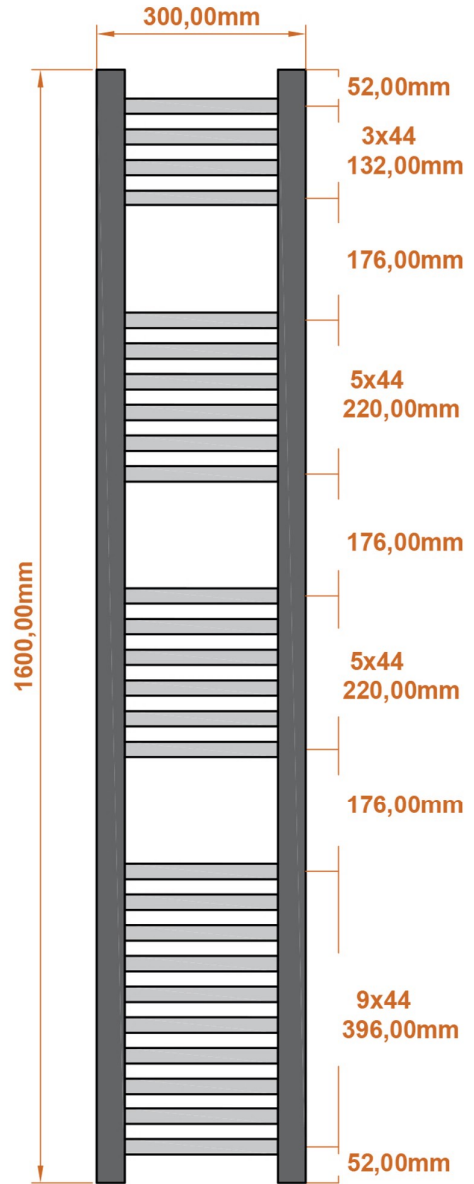

A SECTION

B SECTION

Wingrave Straight Towel Rail 600 x 600mm.

Technical Drawing

A SECTION

B SECTION

Eastbrook 

Eastbrook Road, Gloucester GL4 3DB

Technical Helpline : 01452 317890

Mon - Fri / 8am - 5pm

Email : technical@eastbrookco.com

Wingrave Straight Towel Rail 800 x 300mm.

Technical Drawing

A SECTION

B SECTION

Wingrave Straight Towel Rail 1000 x 300mm.

Technical Drawing

A SECTION

B SECTION

Wingrave Straight Towel Rail 1400 x 300mm.

Technical Drawing

A SECTION

B SECTION

Eastbrook 

Eastbrook Road, Gloucester GL4 3DB
 Technical Helpline : 01452 317890
 Mon - Fri / 8am - 5pm
 Email : technical@eastbrookco.com

A SECTION

B SECTION

Wingrave Straight Towel Rail 1800 x 300mm.

Technical Drawing