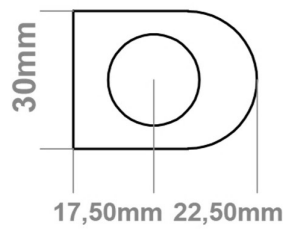

Wingrave Straight Towel Rail 600 x 300mm.

Technical Drawing

B SECTION

Eastbrook

Eastbrook Road, Gloucester GL4 3DB

Technical Helpline : 01452 317890

Mon - Fri / 8am - 5pm

Email : technical@eastbrookco.com