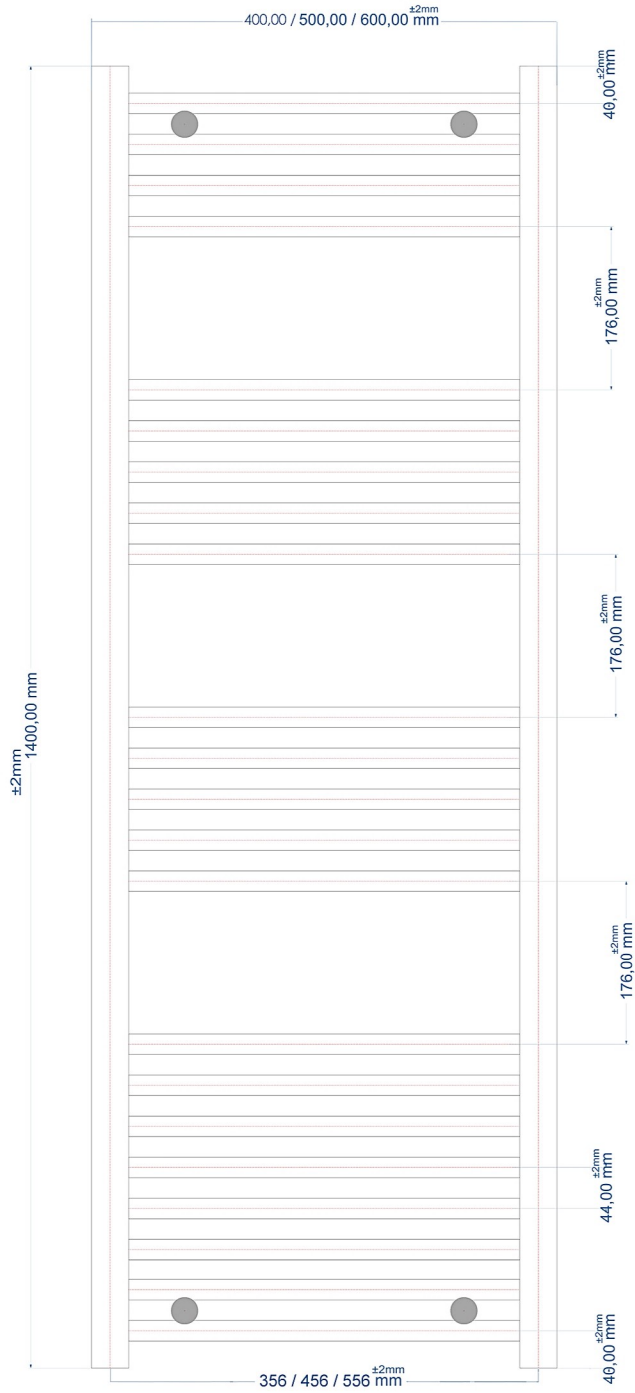

Eastbrook

Eastbrook Road, Gloucester GL4 3DB
Technical Helpline : 01452 317890
Mon - Fri / 8am - 5pm
Email : technical@eastbrookco.com