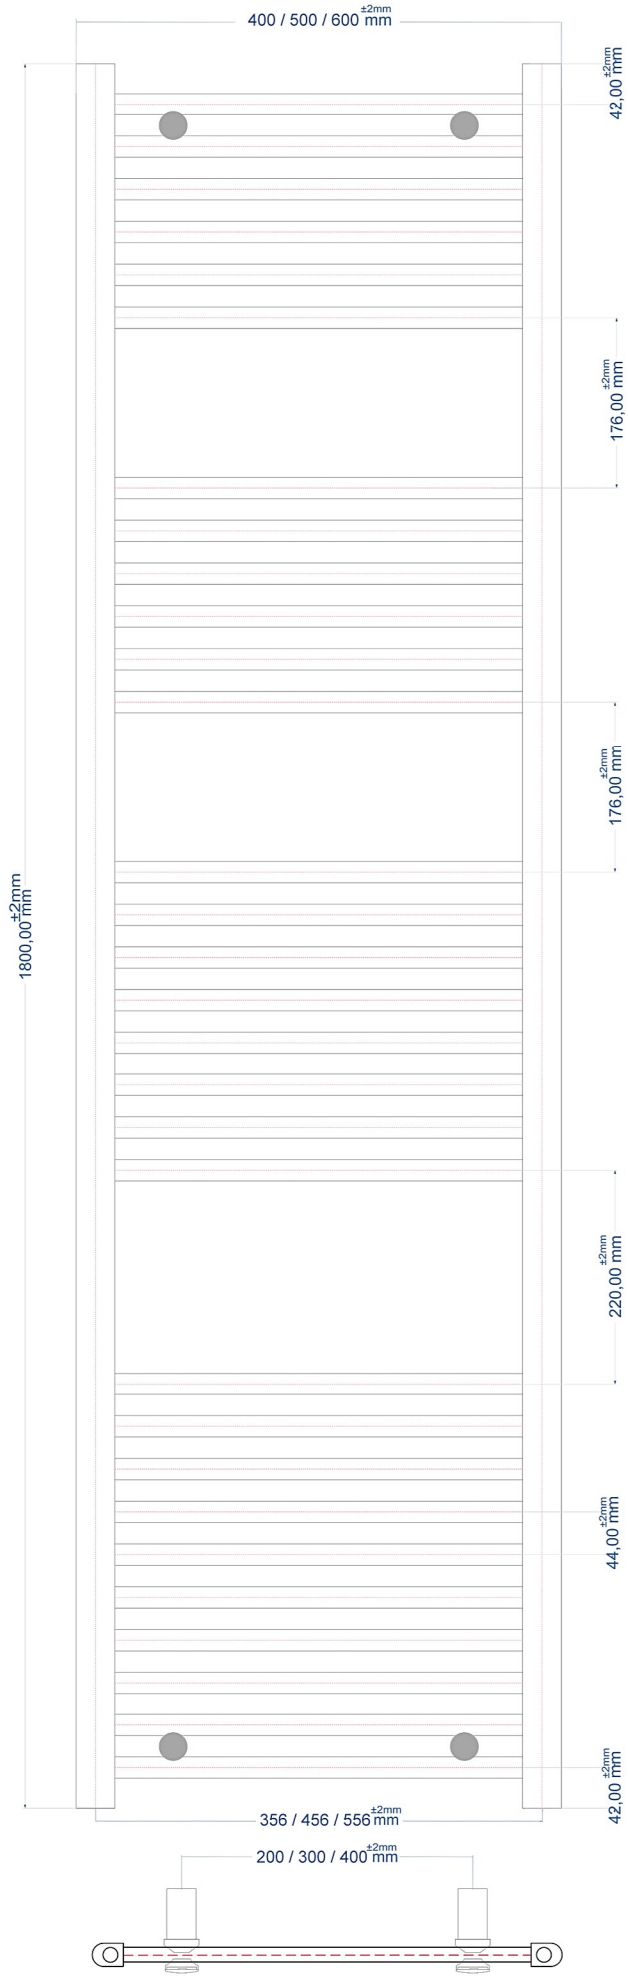

Eastbrook

Eastbrook Road, Gloucester GL4 3DB
Technical Helpline : 01452 317890
Mon - Fri / 8am - 5pm
Email : technical@eastbrookco.com