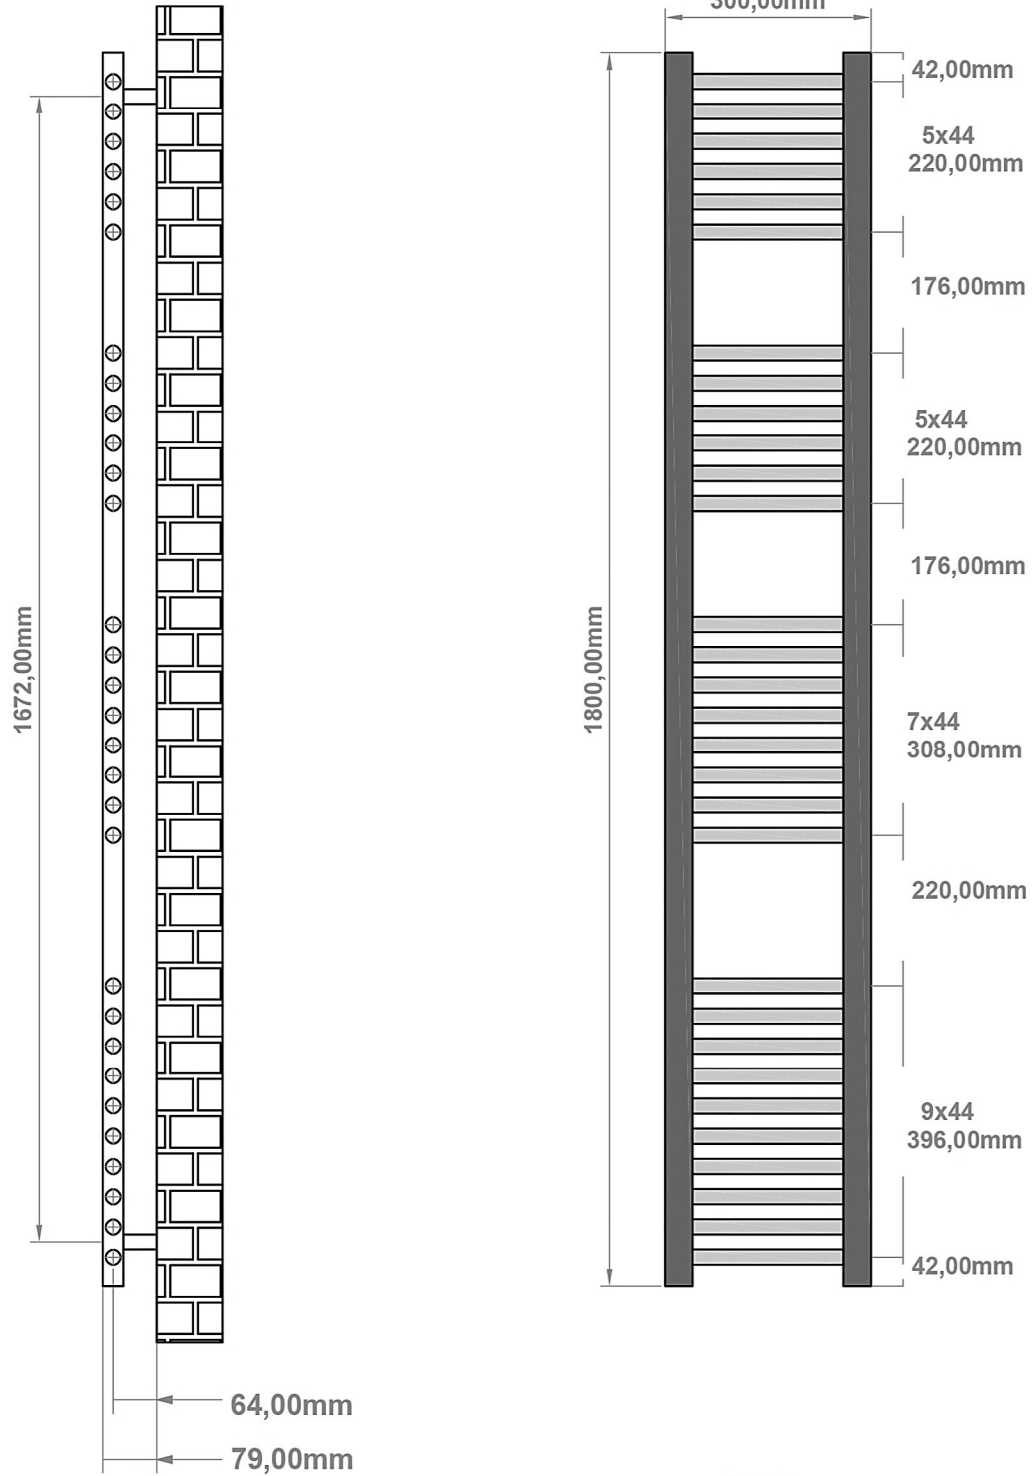

A SECTION

B SECTION

Wingrave Straight Towel Rail 600 x 600mm.

Technical Drawing

A SECTION

B SECTION

Eastbrook 

Eastbrook Road, Gloucester GL4 3DB

Technical Helpline : 01452 317890

Mon - Fri / 8am - 5pm

Email : technical@eastbrookco.com

Wingrave Straight Towel Rail 800 x 300mm.

Technical Drawing

A SECTION

B SECTION

Wingrave Straight Towel Rail 1000 x 300mm.

Technical Drawing

A SECTION

B SECTION

Wingrave Straight Towel Rail 1400 x 300mm.

Technical Drawing

A SECTION

B SECTION

Eastbrook 

Eastbrook Road, Gloucester GL4 3DB
 Technical Helpline : 01452 317890
 Mon - Fri / 8am - 5pm
 Email : technical@eastbrookco.com

A SECTION

B SECTION

Wingrave Straight Towel Rail 1800 x 300mm.

Technical Drawing