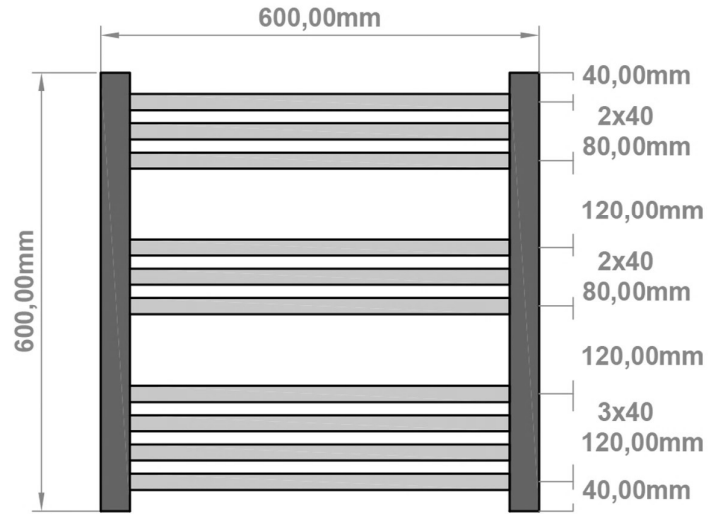

A SECTION

B SECTION

Wingrave Straight Towel Rail 600 x 600mm.

Technical Drawing

A SECTION

B SECTION

Eastbrook 

Eastbrook Road, Gloucester GL4 3DB

Technical Helpline : 01452 317890

Mon - Fri / 8am - 5pm

Email : technical@eastbrookco.com

Wingrave Straight Towel Rail 800 x 300mm.

Technical Drawing

A SECTION

B SECTION

Wingrave Straight Towel Rail 1000 x 300mm.

Technical Drawing

A SECTION

B SECTION

Wingrave Straight Towel Rail 1400 x 300mm.

Technical Drawing

A SECTION

B SECTION

Eastbrook 