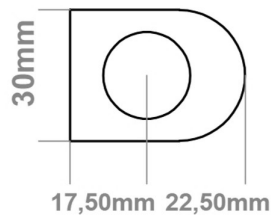

A SECTION

B SECTION

Wingrave Straight Towel Rail 600 x 600mm.

Technical Drawing

A SECTION

B SECTION

Eastbrook 

Eastbrook Road, Gloucester GL4 3DB

Technical Helpline : 01452 317890

Mon - Fri / 8am - 5pm

Email : technical@eastbrookco.com

Wingrave Straight Towel Rail 800 x 300mm.

Technical Drawing

A SECTION

B SECTION

Wingrave Straight Towel Rail 1000 x 300mm.

Technical Drawing

A SECTION

B SECTION

Wingrave Straight Towel Rail 1400 x 300mm.

Technical Drawing

A SECTION

B SECTION

Eastbrook 