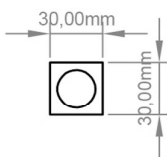

Helmsley 800 x 500/600mm. Technical Drawing

A SECTION

B SECTION

scale:1/2