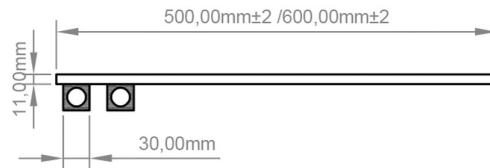

Helmsley 800 x 500/600mm. Technical Drawing

A SECTION

B SECTION

scale:1/2