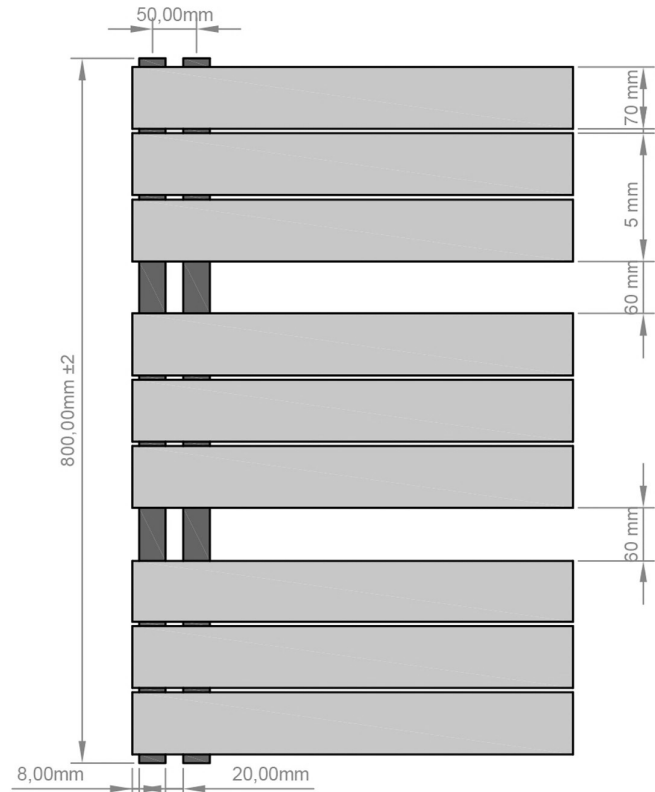

Helmsley 800 x 500/600mm. Technical Drawing

A SECTION

B SECTION

scale:1/2