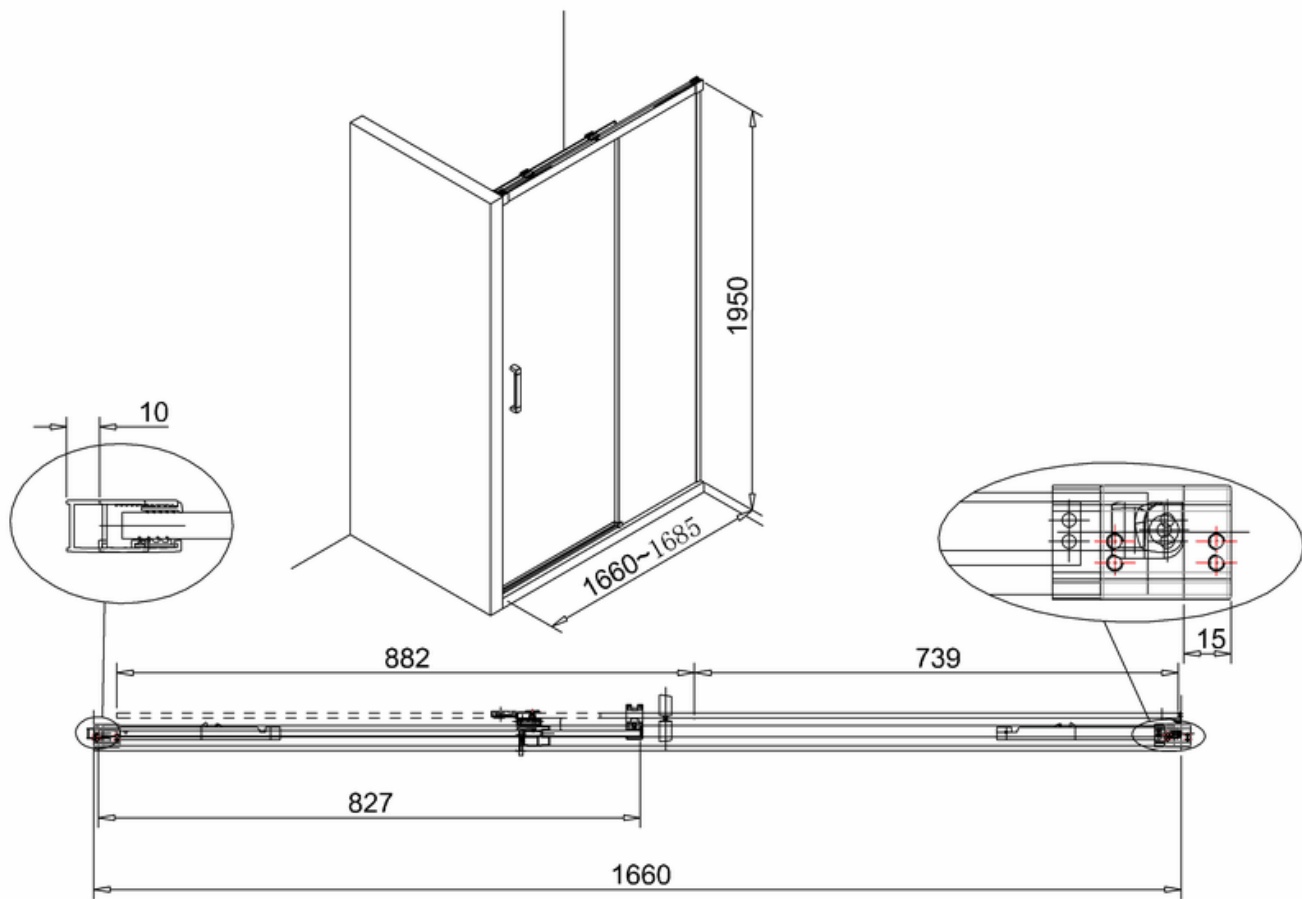

DSPSC1200+ - Side panel 1200mm

Note:
Whole dimension tolerance is ± 5 .
Glass dimension tolerance is ± 2 .

PRBC1400A - Pro 1400mm Soft Close Slider Matt Black Box A

PRBC1700A - Pro 1700mm Soft Close Slider Matt Black Box A