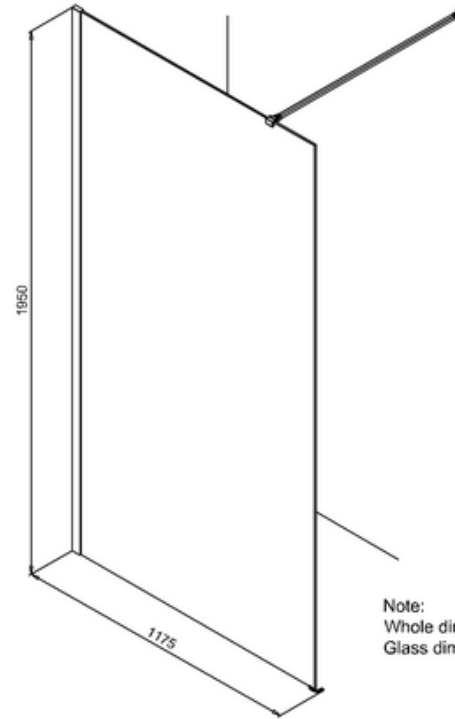

DSPSC1200+ - Side panel 1200mm

Note:
Whole dimension tolerance is ± 5 .
Glass dimension tolerance is ± 2 .

PRBC1400A - Pro 1400mm Soft Close Slider Matt Black Box A

PRBC1700A - Pro 1700mm Soft Close Slider Matt Black Box A