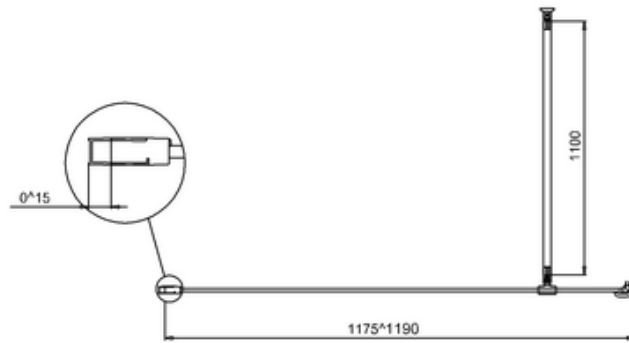

DSPSC1200+ - Side panel 1200mm

Note:
Whole dimension tolerance is ± 5 .
Glass dimension tolerance is ± 2 .

PRBC1400A - Pro 1400mm Soft Close Slider Matt Black Box A

PRBC1700A - Pro 1700mm Soft Close Slider Matt Black Box A