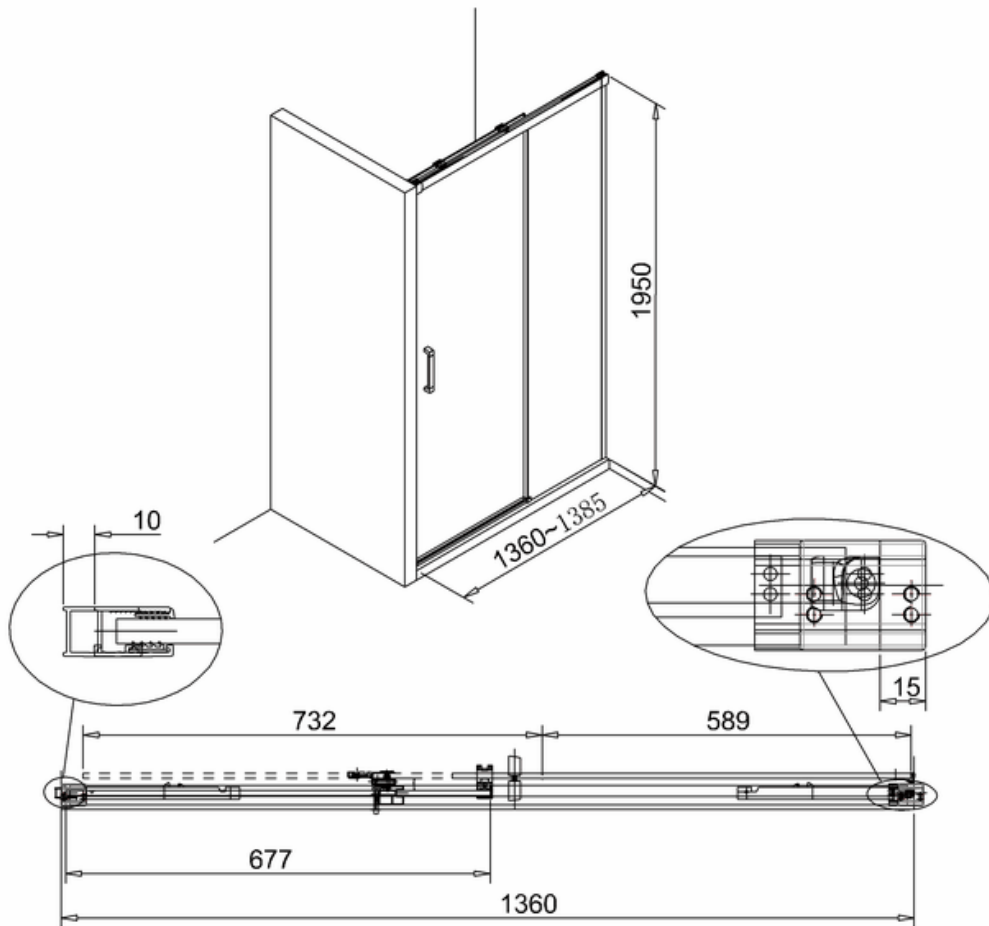

DSPSC1200+ - Side panel 1200mm

Note:
Whole dimension tolerance is ± 5 .
Glass dimension tolerance is ± 2 .

PRBC1400A - Pro 1400mm Soft Close Slider Matt Black Box A

PRBC1700A - Pro 1700mm Soft Close Slider Matt Black Box A