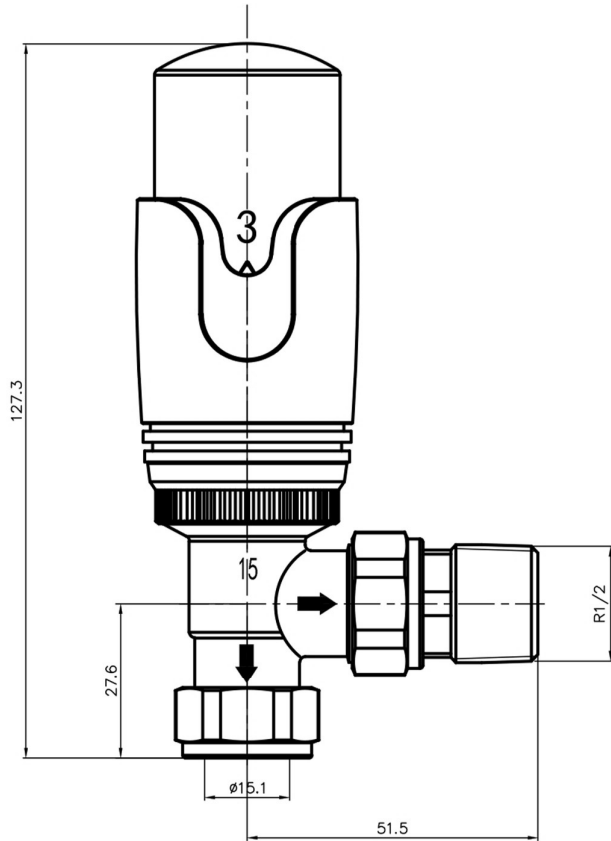

Angled TRV with Lockshield 15mm

Technical Drawing

12.041 / 12.047 / 41.3023 / 41.3024
41.3025 / 41.3027 / 41.3029

Eastbrook

Eastbrook Road, Gloucester GL4 3DB

Technical Helpline : 01452 317890

Mon - Fri / 8am - 5pm

Email : technical@eastbrookco.com