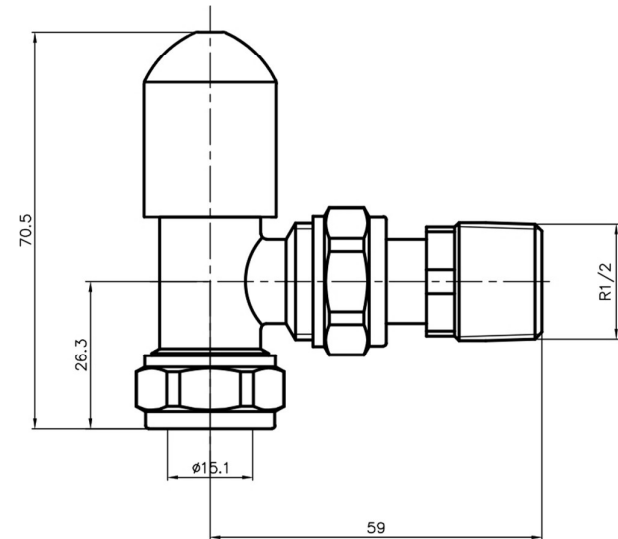

Angled TRV with Lockshield 15mm

Technical Drawing

12.041 / 12.047 / 41.3023 / 41.3024
41.3025 / 41.3027 / 41.3029

Eastbrook

Eastbrook Road, Gloucester GL4 3DB

Technical Helpline : 01452 317890

Mon - Fri / 8am - 5pm

Email : technical@eastbrookco.com