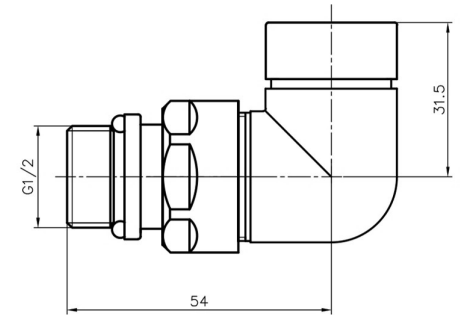

Corner TRV with Lockshield 15mm

Technical Drawing

12.045 / 12.047 / 12.049 / 12.053
12.054 / 12.055 / 12.056 / 12.057

Eastbrook 

Eastbrook Road, Gloucester GL4 3DB

Technical Helpline : 01452 317890

Mon - Fri / 8am - 5pm