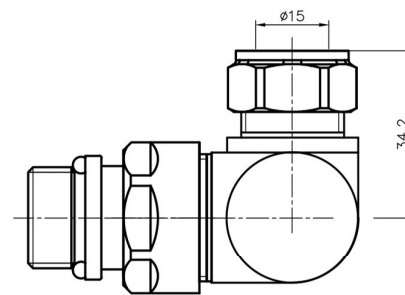

Corner TRV with Lockshield 15mm

Technical Drawing

12.045 / 12.047 / 12.049 / 12.053
12.054 / 12.055 / 12.056 / 12.057

Eastbrook 

Eastbrook Road, Gloucester GL4 3DB

Technical Helpline : 01452 317890

Mon - Fri / 8am - 5pm