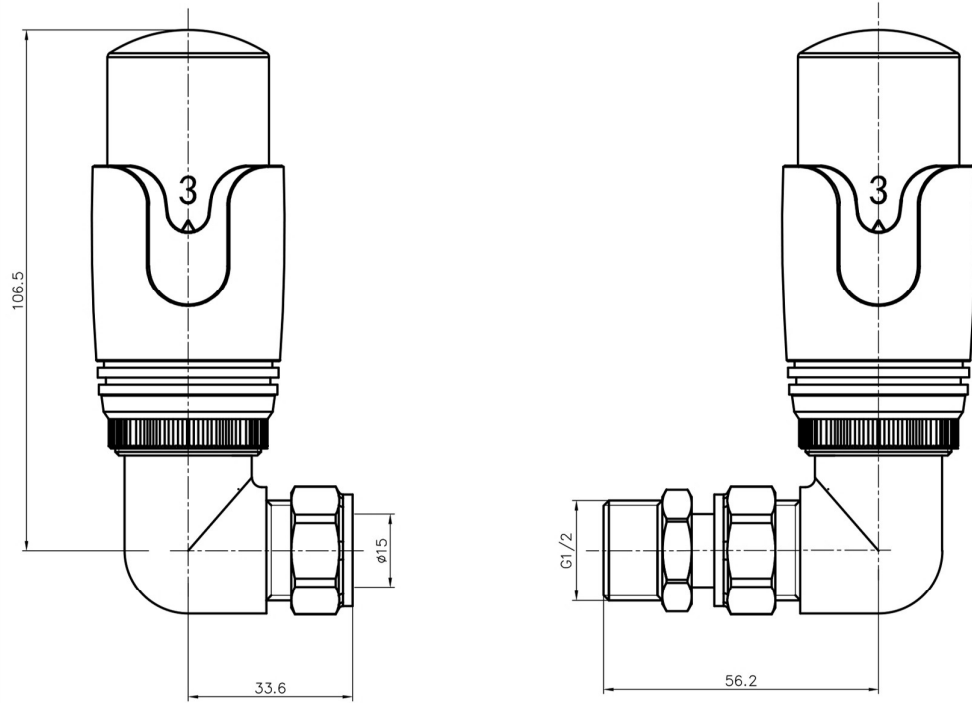

Corner TRV with Lockshield 15mm

Technical Drawing

12.045 / 12.047 / 12.049 / 12.053
12.054 / 12.055 / 12.056 / 12.057

Eastbrook 

Eastbrook Road, Gloucester GL4 3DB

Technical Helpline : 01452 317890

Mon - Fri / 8am - 5pm