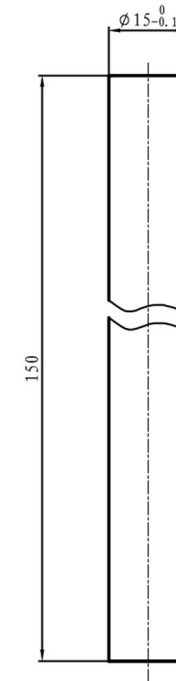

41.3009

Technical Drawing

Traditional Radiator Valves with Tails

Eastbrook 

Eastbrook Road, Gloucester GL4 3DB

Technical Helpline : 01452 317890

Mon - Fri / 8am - 5pm

Email : technical@eastbrookco.com