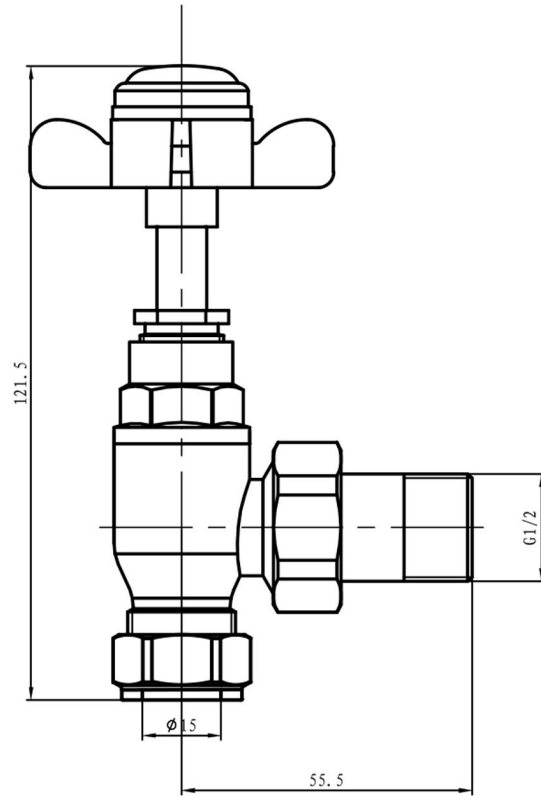

41.3009

Technical Drawing

Traditional Radiator Valves with Tails

Eastbrook 

Eastbrook Road, Gloucester GL4 3DB

Technical Helpline : 01452 317890

Mon - Fri / 8am - 5pm

Email : technical@eastbrookco.com