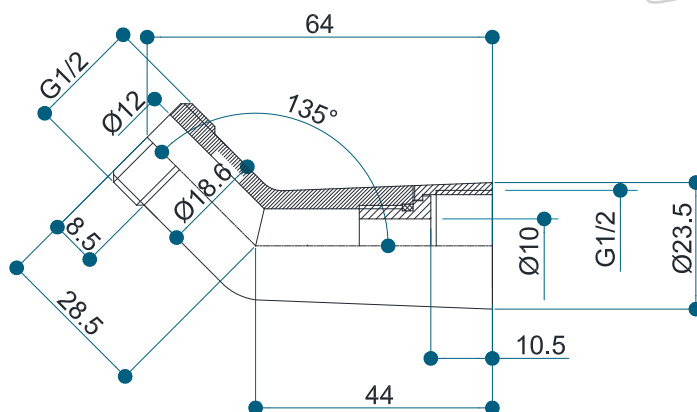

Dimension

Maintenance

We do NOT recommend you use any household cleaners to clean the product. Because these cleaners change substance or formula too frequently. The product should be always cleaned only with soapy water and rinsed with clean water and dried with a soft cloth.