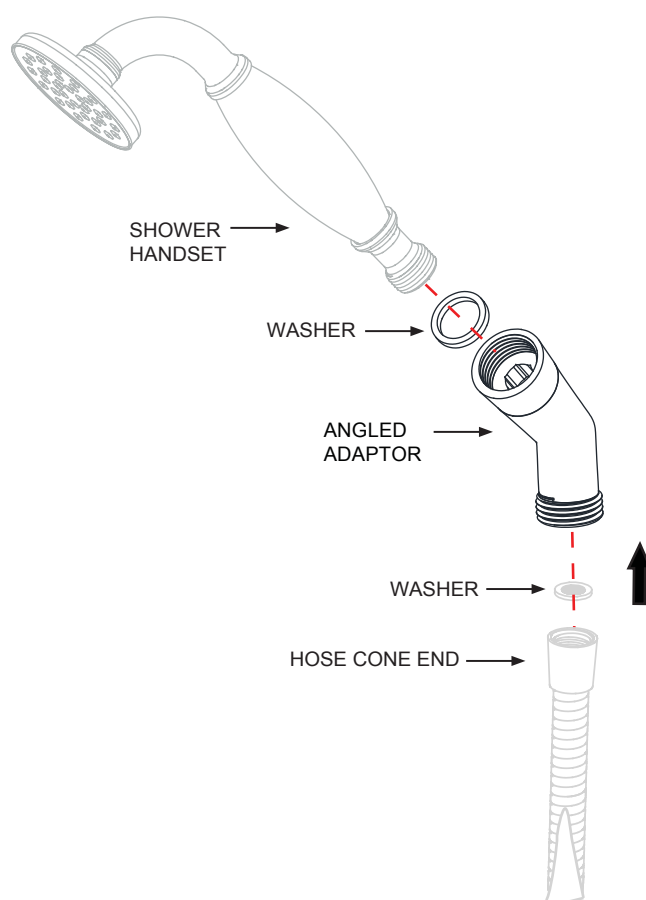

INSTALLATION INSTRUCTIONS

Angled Adaptor For Telephone Handset - V62

Important

- Please check this product immediately to ensure that it has not been damaged and is complete. Before installation, please make sure this product is the correct model and you have all the parts required for installation and using.
- Please flush the water system to ensure that no metal swarf, solder, and other impurities.
- Please read these instructions carefully and keep it for future reference.

Installation