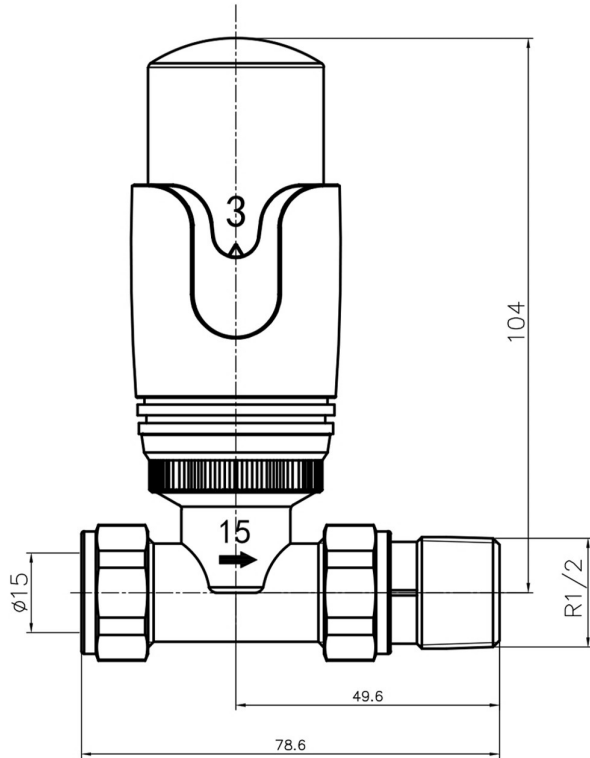

# Straight TRV with Lockshield 15mm

Technical Drawing

12.043 / 12.048 / 41.3020 / 41.3021  
41.3022 / 41.3026 / 41.3028

**Eastbrook**   
Eastbrook Road, Gloucester GL4 3DB  
Technical Helpline : 01452 317890  
Mon - Fri / 8am - 5pm  
Email : [technical@eastbrookco.com](mailto:technical@eastbrookco.com)