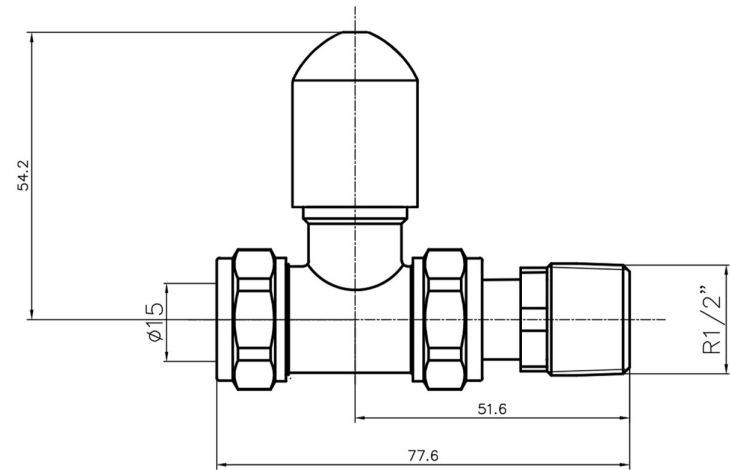

# Straight TRV with Lockshield 15mm

Technical Drawing

12.043 / 12.048 / 41.3020 / 41.3021  
41.3022 / 41.3026 / 41.3028

**Eastbrook**   
Eastbrook Road, Gloucester GL4 3DB  
Technical Helpline : 01452 317890  
Mon - Fri / 8am - 5pm  
Email : [technical@eastbrookco.com](mailto:technical@eastbrookco.com)