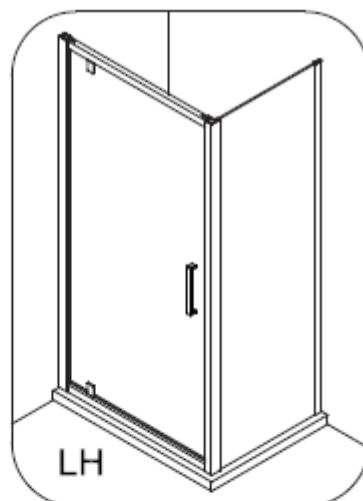

Measurements in millimetres mm

Information updated April 2020

Tel 0345 873 8840

crosswater[™]

INFINITY 8 SIDE PANEL

ISPSC0800+

SLIDING DOOR

HINGED DOOR

PIVOT DOOR

SLIDING DOOR

Model	A (mm)
ISLSC1200+	1150~1170
ISLSC1400+	1350~1370
ISLSC1500+	1450~1470
ISLSC1700+	1650~1670

Model	B (mm)
ISPSC0800+	760~780
ISPSC0900+	860~880

HINGED DOOR

PIVOT DOOR

Model	A (mm)
IHDSC0800+	750~770
IHDSC0900+	850~870
IPDSC0900+	850~870

Model	B (mm)
ISPSC0800+	760~780
ISPSC0900+	860~880