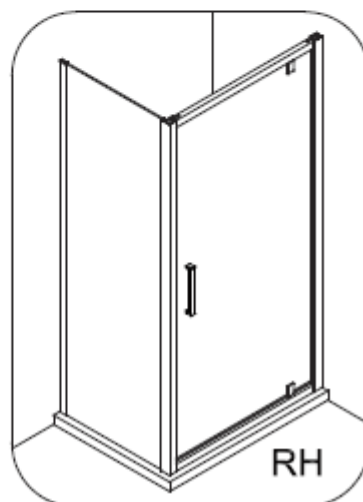

Measurements in millimetres mm

Information updated April 2020

Tel 0345 873 8840

crosswater[™]

INFINITY 8 SIDE PANEL

ISPSC0800+

SLIDING DOOR

HINGED DOOR

PIVOT DOOR

SLIDING DOOR

Model	A (mm)
ISLSC1200+	1150~1170
ISLSC1400+	1350~1370
ISLSC1500+	1450~1470
ISLSC1700+	1650~1670

Model	B (mm)
ISPSC0800+	760~780
ISPSC0900+	860~880

HINGED DOOR

PIVOT DOOR

Model	A (mm)
IHDSC0800+	750~770
IHDSC0900+	850~870
IPDSC0900+	850~870

Model	B (mm)
ISPSC0800+	760~780
ISPSC0900+	860~880