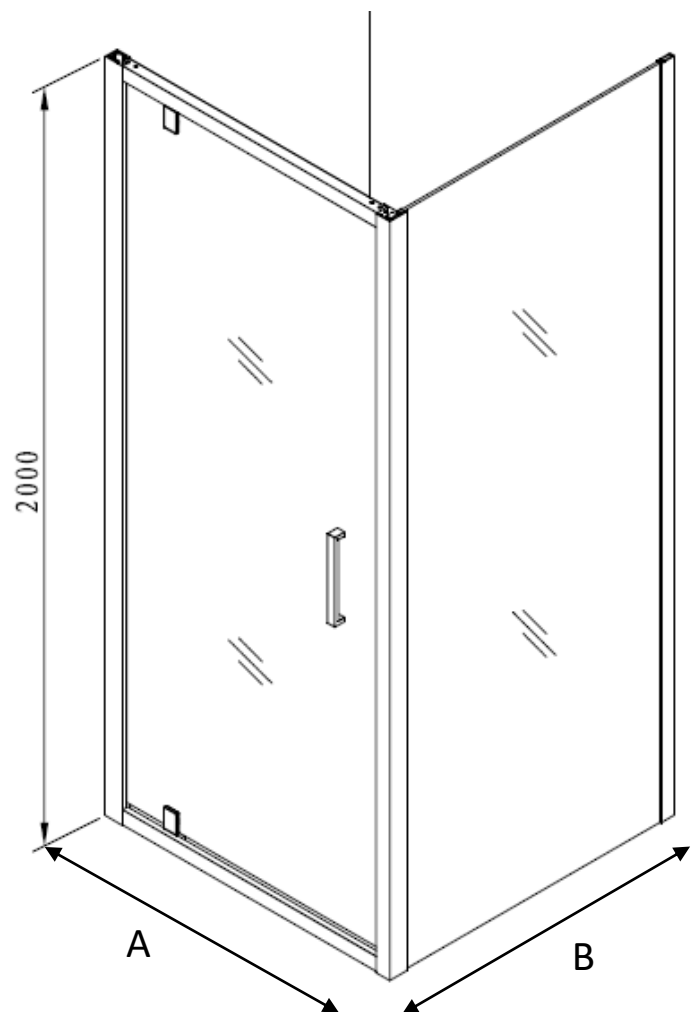

Measurements in millimetres mm

Information updated April 2020

Tel 0345 873 8840

crosswater[™]

INFINITY 8 SIDE PANEL

ISPSC0800+

SLIDING DOOR

HINGED DOOR

PIVOT DOOR

SLIDING DOOR

Model	A (mm)
ISLSC1200+	1150~1170
ISLSC1400+	1350~1370
ISLSC1500+	1450~1470
ISLSC1700+	1650~1670

Model	B (mm)
ISPSC0800+	760~780
ISPSC0900+	860~880

HINGED DOOR

PIVOT DOOR

Model	A (mm)
IHDSC0800+	750~770
IHDSC0900+	850~870
IPDSC0900+	850~870

Model	B (mm)
ISPSC0800+	760~780
ISPSC0900+	860~880