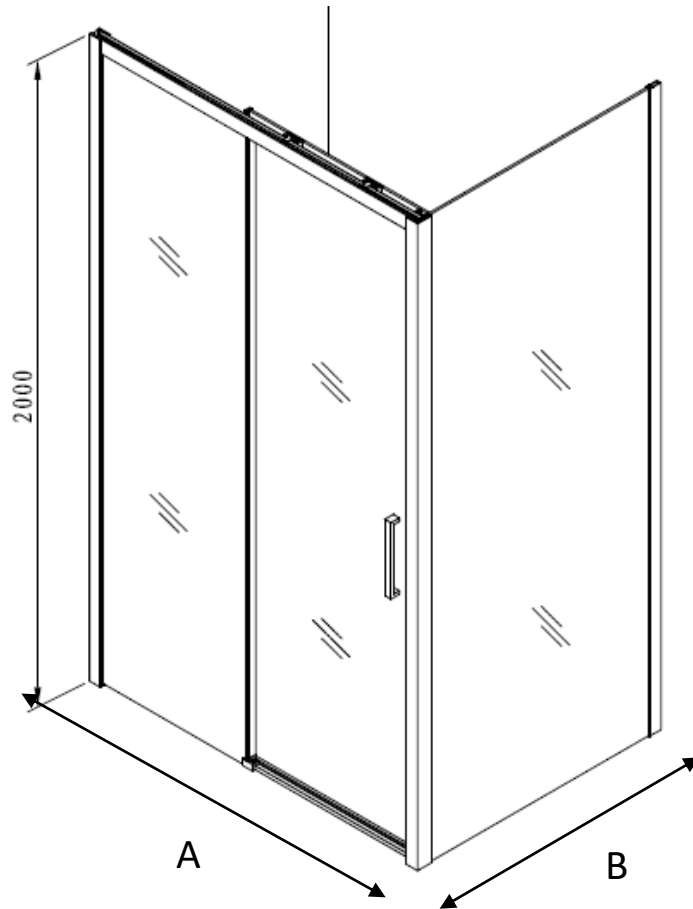

Measurements in millimetres mm

Information updated April 2020

Tel 0345 873 8840

crosswater[™]

INFINITY 8 SIDE PANEL

ISPSC0800+

SLIDING DOOR

HINGED DOOR

PIVOT DOOR

SLIDING DOOR

Model	A (mm)
ISLSC1200+	1150~1170
ISLSC1400+	1350~1370
ISLSC1500+	1450~1470
ISLSC1700+	1650~1670

Model	B (mm)
ISPSC0800+	760~780
ISPSC0900+	860~880

HINGED DOOR

PIVOT DOOR

Model	A (mm)
IHDSC0800+	750~770
IHDSC0900+	850~870
IPDSC0900+	850~870

Model	B (mm)
ISPSC0800+	760~780
ISPSC0900+	860~880