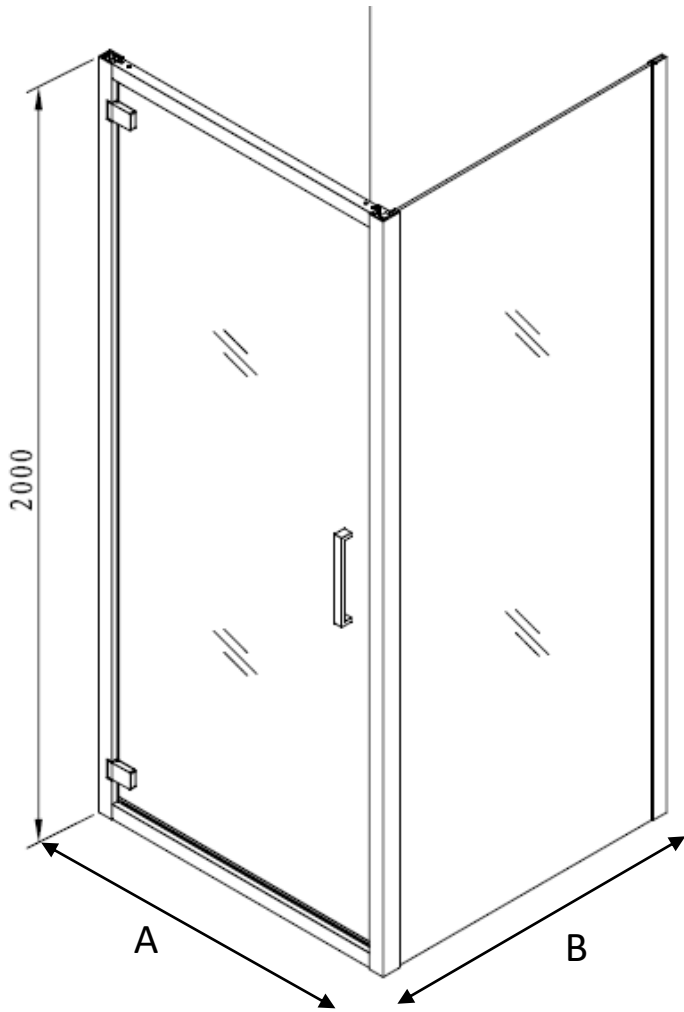

Measurements in millimetres mm

Information updated April 2020

Tel 0345 873 8840

crosswater[™]

INFINITY 8 SIDE PANEL

ISPSC0800+

SLIDING DOOR

HINGED DOOR

PIVOT DOOR

SLIDING DOOR

Model	A (mm)
ISLSC1200+	1150~1170
ISLSC1400+	1350~1370
ISLSC1500+	1450~1470
ISLSC1700+	1650~1670

Model	B (mm)
ISPSC0800+	760~780
ISPSC0900+	860~880

HINGED DOOR

PIVOT DOOR

Model	A (mm)
IHDSC0800+	750~770
IHDSC0900+	850~870
IPDSC0900+	850~870

Model	B (mm)
ISPSC0800+	760~780
ISPSC0900+	860~880