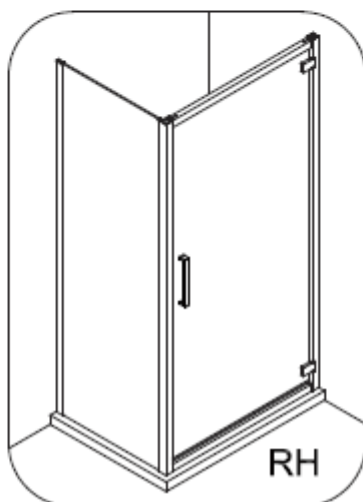

Measurements in millimetres mm

Information updated April 2020

Tel 0345 873 8840

crosswater[™]

INFINITY 8 SIDE PANEL

ISPSC0800+

SLIDING DOOR

HINGED DOOR

PIVOT DOOR

SLIDING DOOR

Model	A (mm)
ISLSC1200+	1150~1170
ISLSC1400+	1350~1370
ISLSC1500+	1450~1470
ISLSC1700+	1650~1670

Model	B (mm)
ISPSC0800+	760~780
ISPSC0900+	860~880

HINGED DOOR

PIVOT DOOR

Model	A (mm)
IHDSC0800+	750~770
IHDSC0900+	850~870
IPDSC0900+	850~870

Model	B (mm)
ISPSC0800+	760~780
ISPSC0900+	860~880