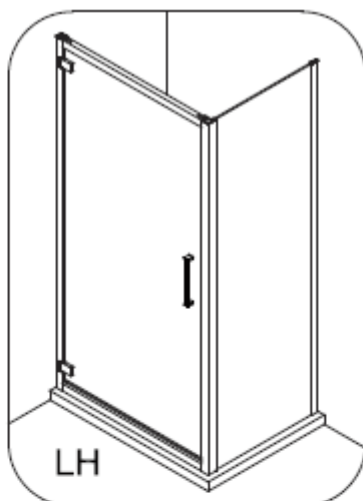

Measurements in millimetres mm

Information updated April 2020

Tel 0345 873 8840

crosswater[™]

INFINITY 8 SIDE PANEL

ISPSC0800+

SLIDING DOOR

HINGED DOOR

PIVOT DOOR

SLIDING DOOR

Model	A (mm)
ISLSC1200+	1150~1170
ISLSC1400+	1350~1370
ISLSC1500+	1450~1470
ISLSC1700+	1650~1670

Model	B (mm)
ISPSC0800+	760~780
ISPSC0900+	860~880

HINGED DOOR

PIVOT DOOR

Model	A (mm)
IHDSC0800+	750~770
IHDSC0900+	850~870
IPDSC0900+	850~870

Model	B (mm)
ISPSC0800+	760~780
ISPSC0900+	860~880