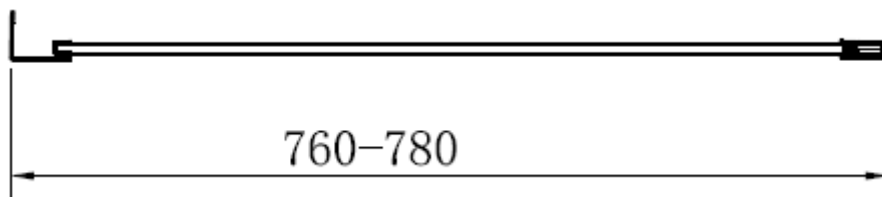

Measurements in millimetres mm

Information updated April 2020

Tel 0345 873 8840

crosswater[™]

INFINITY 8 SIDE PANEL

ISPSC0800+

SLIDING DOOR

HINGED DOOR

PIVOT DOOR

SLIDING DOOR

Model	A (mm)
ISLSC1200+	1150~1170
ISLSC1400+	1350~1370
ISLSC1500+	1450~1470
ISLSC1700+	1650~1670

Model	B (mm)
ISPSC0800+	760~780
ISPSC0900+	860~880

HINGED DOOR

PIVOT DOOR

Model	A (mm)
IHDSC0800+	750~770
IHDSC0900+	850~870
IPDSC0900+	850~870

Model	B (mm)
ISPSC0800+	760~780
ISPSC0900+	860~880