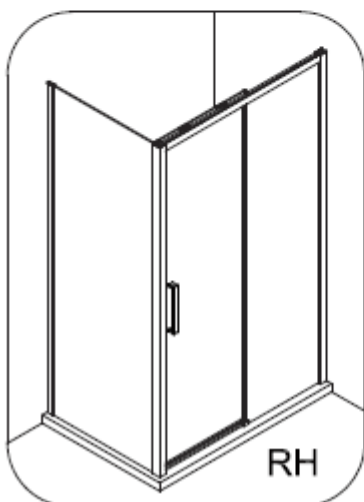

Measurements in millimetres mm

Information updated April 2020

Tel 0345 873 8840

crosswater[™]

INFINITY 8 SIDE PANEL

ISPSC0800+

SLIDING DOOR

HINGED DOOR

PIVOT DOOR

SLIDING DOOR

Model	A (mm)
ISLSC1200+	1150~1170
ISLSC1400+	1350~1370
ISLSC1500+	1450~1470
ISLSC1700+	1650~1670

Model	B (mm)
ISPSC0800+	760~780
ISPSC0900+	860~880

HINGED DOOR

PIVOT DOOR

Model	A (mm)
IHDSC0800+	750~770
IHDSC0900+	850~870
IPDSC0900+	850~870

Model	B (mm)
ISPSC0800+	760~780
ISPSC0900+	860~880