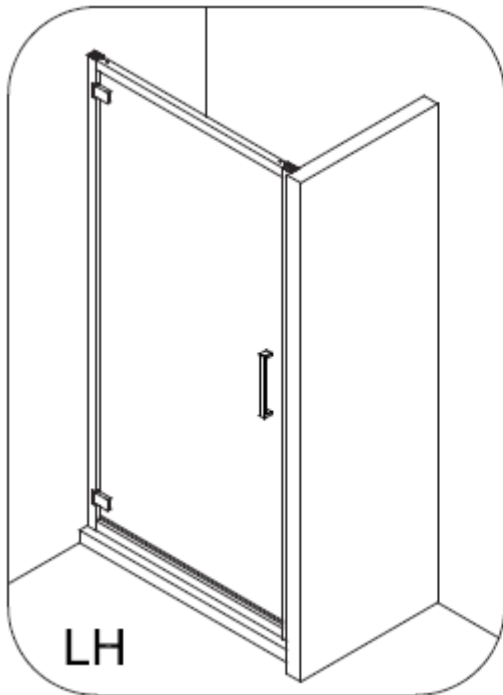

## INFINITY 8 HINGED DOOR

IHDSC0800+

Model	A (mm)
<b>IHDSC0800+</b>	750~790
<b>IHDSC0900+</b>	850~890

Measurements in millimetres mm

Information updated April 2020

Tel 0345 873 8840

crosswater<sup>™</sup>

## INFINITY 8 HINGED DOOR

IHDSC0900+

Model	A (mm)
<b>IHDSC0800+</b>	750~790
<b>IHDSC0900+</b>	850~890

Measurements in millimetres mm

Information updated April 2020

Tel 0345 873 8840

crosswater<sup>™</sup>

INFINITY 8 SIDE PANEL

ISPSC0800+

SLIDING DOOR

HINGED DOOR

PIVOT DOOR

SLIDING DOOR

Model	A (mm)
<b>ISLSC1200+</b>	1150~1170
<b>ISLSC1400+</b>	1350~1370
<b>ISLSC1500+</b>	1450~1470
<b>ISLSC1700+</b>	1650~1670

Model	B (mm)
<b>ISPSC0800+</b>	760~780
<b>ISPSC0900+</b>	860~880