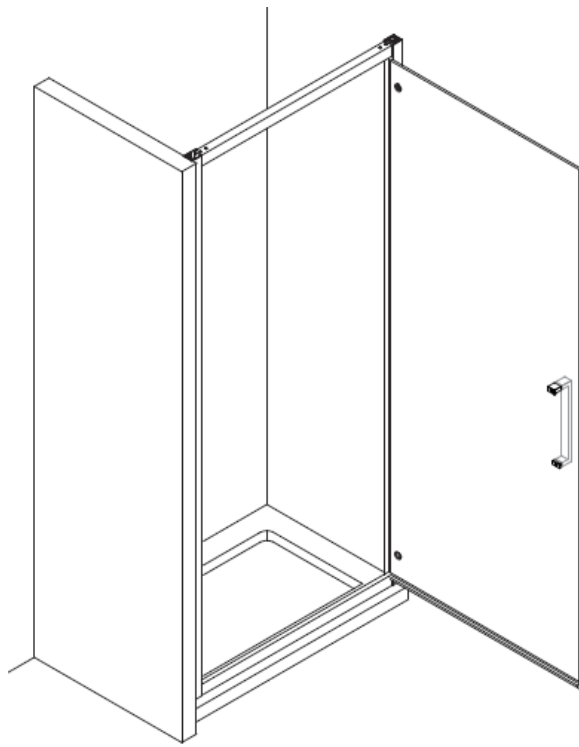

## INFINITY 8 HINGED DOOR

IHDSC0800+

Model	A (mm)
<b>IHDSC0800+</b>	750~790
<b>IHDSC0900+</b>	850~890

Measurements in millimetres mm

Information updated April 2020

Tel 0345 873 8840

crosswater<sup>™</sup>

## INFINITY 8 HINGED DOOR

IHDSC0900+

Model	A (mm)
<b>IHDSC0800+</b>	750~790
<b>IHDSC0900+</b>	850~890

Measurements in millimetres mm

Information updated April 2020

Tel 0345 873 8840

crosswater<sup>™</sup>

INFINITY 8 SIDE PANEL

ISPSC0800+

SLIDING DOOR

HINGED DOOR

PIVOT DOOR

SLIDING DOOR

Model	A (mm)
<b>ISLSC1200+</b>	1150~1170
<b>ISLSC1400+</b>	1350~1370
<b>ISLSC1500+</b>	1450~1470
<b>ISLSC1700+</b>	1650~1670

Model	B (mm)
<b>ISPSC0800+</b>	760~780
<b>ISPSC0900+</b>	860~880