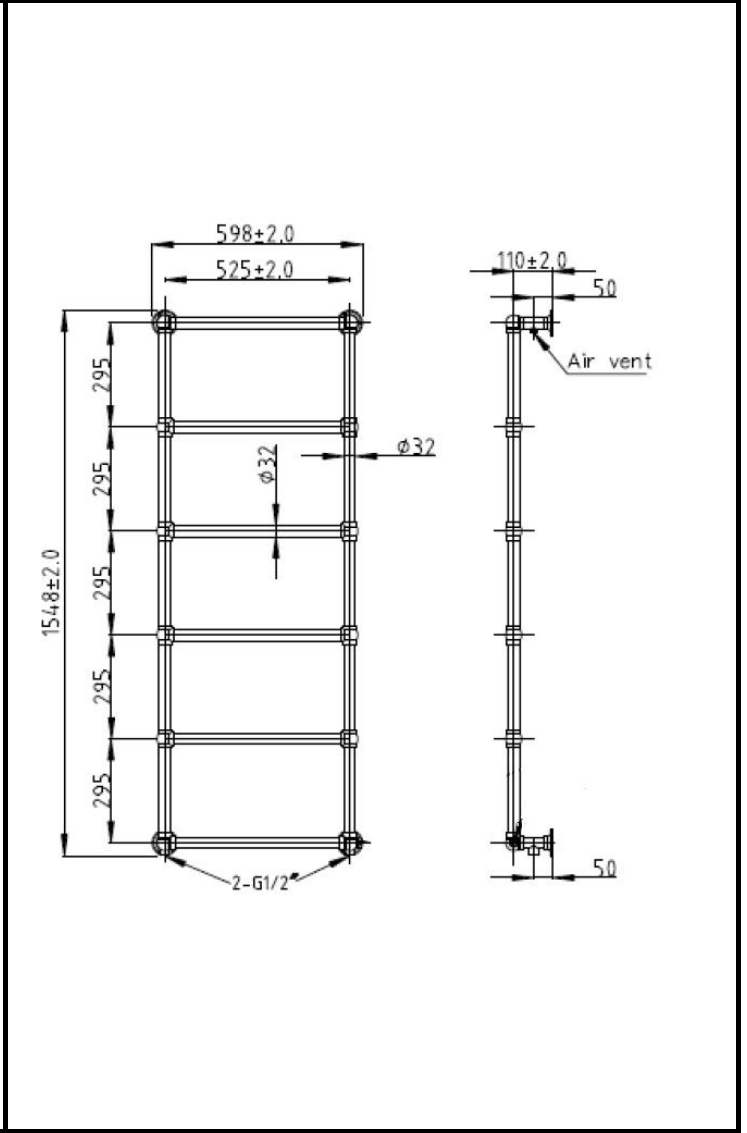

B A Y S W A T E R

London W.2

CODE: BAYR008

DESCRIPTION: Juliet W/M Towel Rail 1548X598x130

CATEGORY: Heating

PRODUCT DIMENSIONS				
Height (mm)	Width (mm)	Depth (mm)	Length (mm)	Nett Wgt Kg
1548	598	110		9.98

PACKAGING DIMENSIONS			
Height (mm)	Width (mm)	Length (mm)	Gross Wgt Kg
1600	620	150	9.98

PACKAGING DATA			
Box Colour	White Cardboard Shrinkwrapped		
Box Qty	1	Label Colour	White Label
Label Size	100 x 50	Label Qty	2

OUTER BOX DIMENSIONS (If Applicable)			
Height (mm)	Width (mm)	Length (mm)	Gross Wgt Kg
Barcode	5055275889978		

PRODUCT DETAILS						
Contry of Origin	United Kingdom					
Fitting Instruction	Yes					
RAL No	N/A					
Heat Element Wattage	Not Applicable					
BTU Outputs	30°C	488	50°C	922	60°C	1153
Pipe Centres	525mm					
Packaging Volume (L)	142					
Wall to Ctr of Tappings	50					
Dual Fuel	N/A					