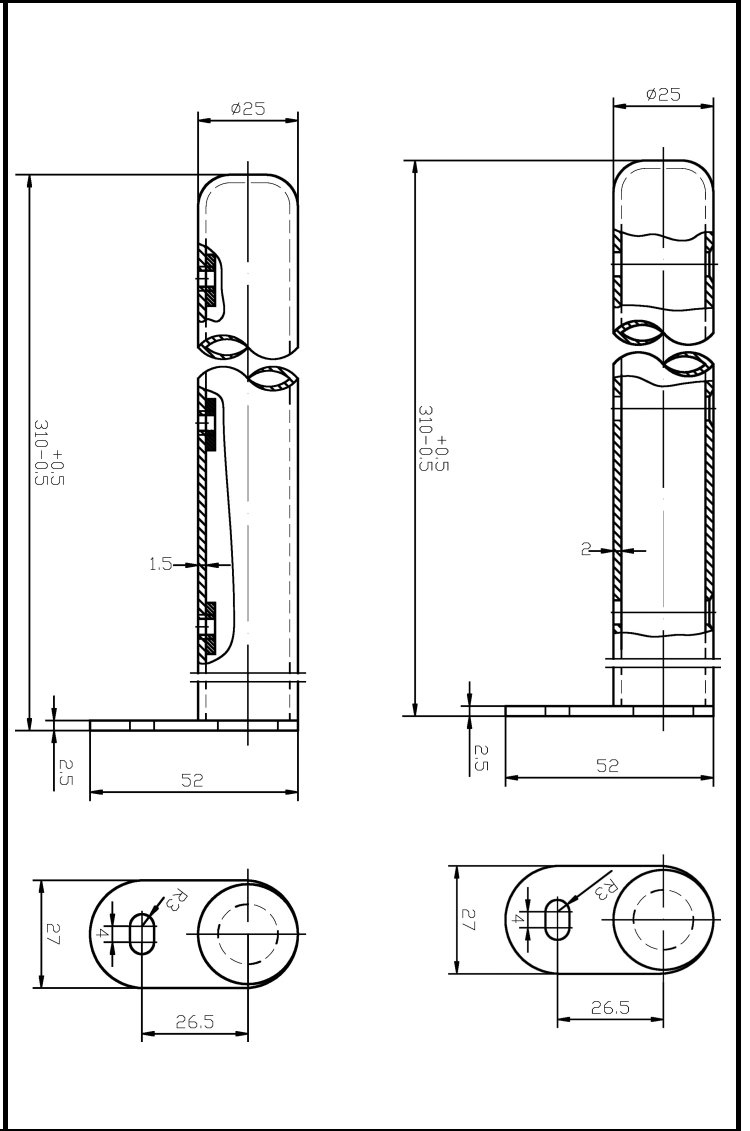

PRODUCT DETAILS						
Contry of Origin	United Kingdom					
Fitting Instruction	Yes					
RAL No	9016					
Heat Element Wattage	Not Applicable					
BTU Outputs	30°C	1348	50°C	2559	60°C	3139
Pipe Centres	561mm					
Packaging Volume (L)	63					
Wall to Ctr of Tappings	75					
Dual Fuel	N/A					

Certification	CE	No	RoHS	N/A	WEEE	N/A
Colour/Finish	White					
Product Material	Steel					
Heat Element Wattage Compatible	N/A					
Thermal Outputs (Watts)	30°C	395	50°C	750	60°C	920
Max Projection	170mm					
Tube Diameter	25mm					
Floor to Ctr of Tappings	N/A					

B A Y S W A T E R

London W.2

CODE: BAYR999

DESCRIPTION: Nelson Floor Mounting Kit

CATEGORY: Heating

PRODUCT DIMENSIONS				
Height (mm)	Width (mm)	Depth (mm)	Length (mm)	Nett Wgt Kg
310	27	52		38

PACKAGING DIMENSIONS			
Height (mm)	Width (mm)	Length (mm)	Gross Wgt Kg
1100	675	157	38

PACKAGING DATA			
Box Colour	White Cardboard Box		
Box Qty	1	Label Colour	White Label
Label Size	100 x 50	Label Qty	1

OUTER BOX DIMENSIONS (If Applicable)			
Height (mm)	Width (mm)	Length (mm)	Gross Wgt Kg
Barcode	5055275890141		