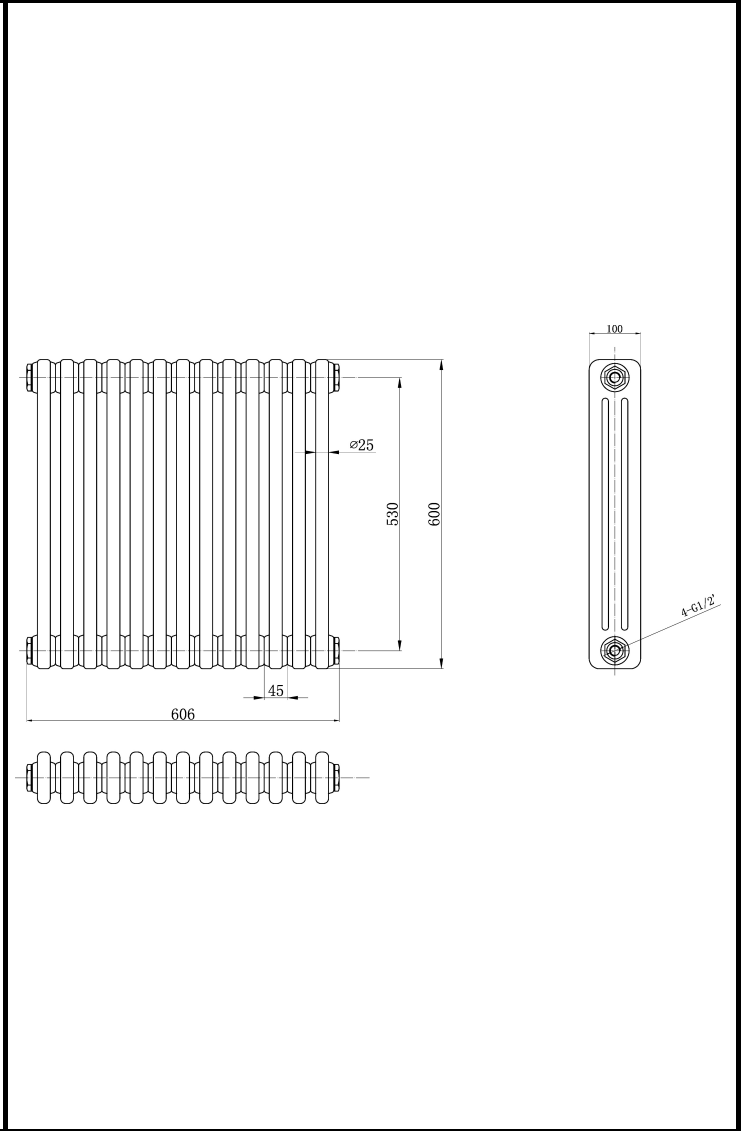

B A Y S W A T E R

London W.2

CODE: BAYR012

DESCRIPTION: Nelson Triple Radiator 600X606

CATEGORY: Heating

PRODUCT DIMENSIONS				
Height (mm)	Width (mm)	Depth (mm)	Length (mm)	Nett Wgt Kg
600	606	100		24.52

PACKAGING DIMENSIONS			
Height (mm)	Width (mm)	Length (mm)	Gross Wgt Kg
710	675	157	24.52

PACKAGING DATA			
Box Colour	White Cardboard Shrinkwrapped		
Box Qty	1	Label Colour	White Label
Label Size	100 x 50	Label Qty	2

OUTER BOX DIMENSIONS (If Applicable)			
Height (mm)	Width (mm)	Length (mm)	Gross Wgt Kg
Barcode	5055275890011		

PRODUCT DETAILS						
Contry of Origin	United Kingdom					
Fitting Instruction	Yes					
RAL No	9016					
Heat Element Wattage	Not Applicable					
BTU Outputs	30°C	1348	50°C	2559	60°C	3139
Pipe Centres	561mm					
Packaging Volume (L)	63					
Wall to Ctr of Tappings	75					
Dual Fuel	N/A					

Certification	CE	No	RoHS	N/A	WEEE	N/A
Colour/Finish	White					
Product Material	Steel					
Heat Element Wattage Compatible	N/A					
Thermal Outputs (Watts)	30°C	395	50°C	750	60°C	920
Max Projection	170mm					
Tube Diameter	25mm					
Floor to Ctr of Tappings	N/A					