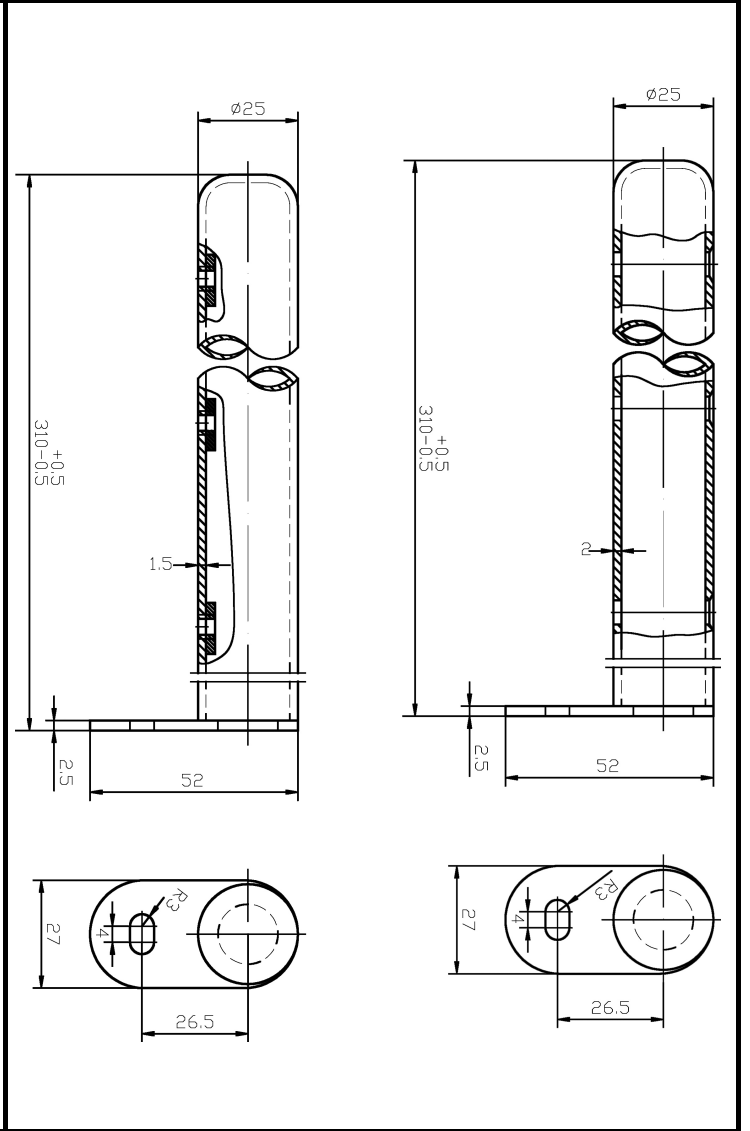

OUTER BOX DIMENSIONS (If Applicable)			
Height (mm)	Width (mm)	Length (mm)	Gross Wgt Kg
Barcode	5055275890035		

PRODUCT DETAILS							
Contry of Origin	United Kingdom						
Fitting Instruction	Yes						
RAL No	9016						
Heat Element Wattage	Not Applicable						
BTU Outputs	30°C	1205	50°C	2256	60°C	2822	
Pipe Centres	1011mm						
Packaging Volume (L)	57						
Wall to Ctr of Tappings	75						
Dual Fuel	N/A						

Certification	CE	No	RoHS	N/A	WEEE	N/A
Colour/Finish	White					
Product Material	Steel					
Heat Element Wattage Compatible	N/A					
Thermal Outputs (Watts)	30°C	353	50°C	661	60°C	827
Max Projection	140mm					
Tube Diameter	25mm					
Floor to Ctr of Tappings	N/A					

B A Y S W A T E R

London W.2

CODE: BAYR999

DESCRIPTION: Nelson Floor Mounting Kit

CATEGORY: Heating

PRODUCT DIMENSIONS				
Height (mm)	Width (mm)	Depth (mm)	Length (mm)	Nett Wgt Kg
310	27	52		38

PACKAGING DIMENSIONS			
Height (mm)	Width (mm)	Length (mm)	Gross Wgt Kg
1100	675	157	38

PACKAGING DATA			
Box Colour	White Cardboard Box		
Box Qty	1	Label Colour	White Label
Label Size	100 x 50	Label Qty	1

OUTER BOX DIMENSIONS (If Applicable)			
Height (mm)	Width (mm)	Length (mm)	Gross Wgt Kg
Barcode	5055275890141		