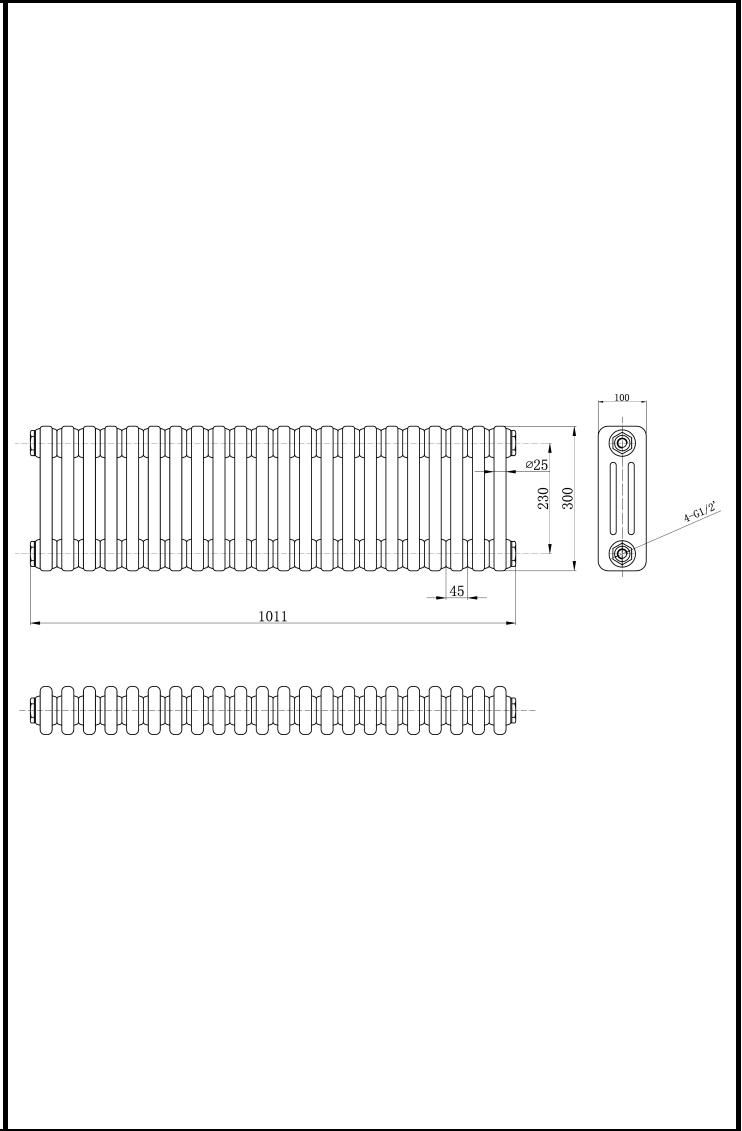

B A Y S W A T E R

London W.2

CODE: BAYR014

DESCRIPTION: Nelson Triple Radiator 1011X300

CATEGORY: Heating

PRODUCT DIMENSIONS				
Height (mm)	Width (mm)	Depth (mm)	Length (mm)	Nett Wgt Kg
300	1011	100		21.8

PACKAGING DIMENSIONS			
Height (mm)	Width (mm)	Length (mm)	Gross Wgt Kg
1100	375	157	21.8

PACKAGING DATA			
Box Colour	White Cardboard Shrinkwrapped		
Box Qty	1	Label Colour	White Label
Label Size	100 x 50	Label Qty	2

OUTER BOX DIMENSIONS (If Applicable)			
Height (mm)	Width (mm)	Length (mm)	Gross Wgt Kg
Barcode	5055275890035		

PRODUCT DETAILS							
Contry of Origin	United Kingdom						
Fitting Instruction	Yes						
RAL No	9016						
Heat Element Wattage	Not Applicable						
BTU Outputs	30°C	1205	50°C	2256	60°C	2822	
Pipe Centres	1011mm						
Packaging Volume (L)	57						
Wall to Ctr of Tappings	75						
Dual Fuel	N/A						

Certification	CE	No	RoHS	N/A	WEEE	N/A
Colour/Finish	White					
Product Material	Steel					
Heat Element Wattage Compatible	N/A					
Thermal Outputs (Watts)	30°C	353	50°C	661	60°C	827
Max Projection	140mm					
Tube Diameter	25mm					
Floor to Ctr of Tappings	N/A					