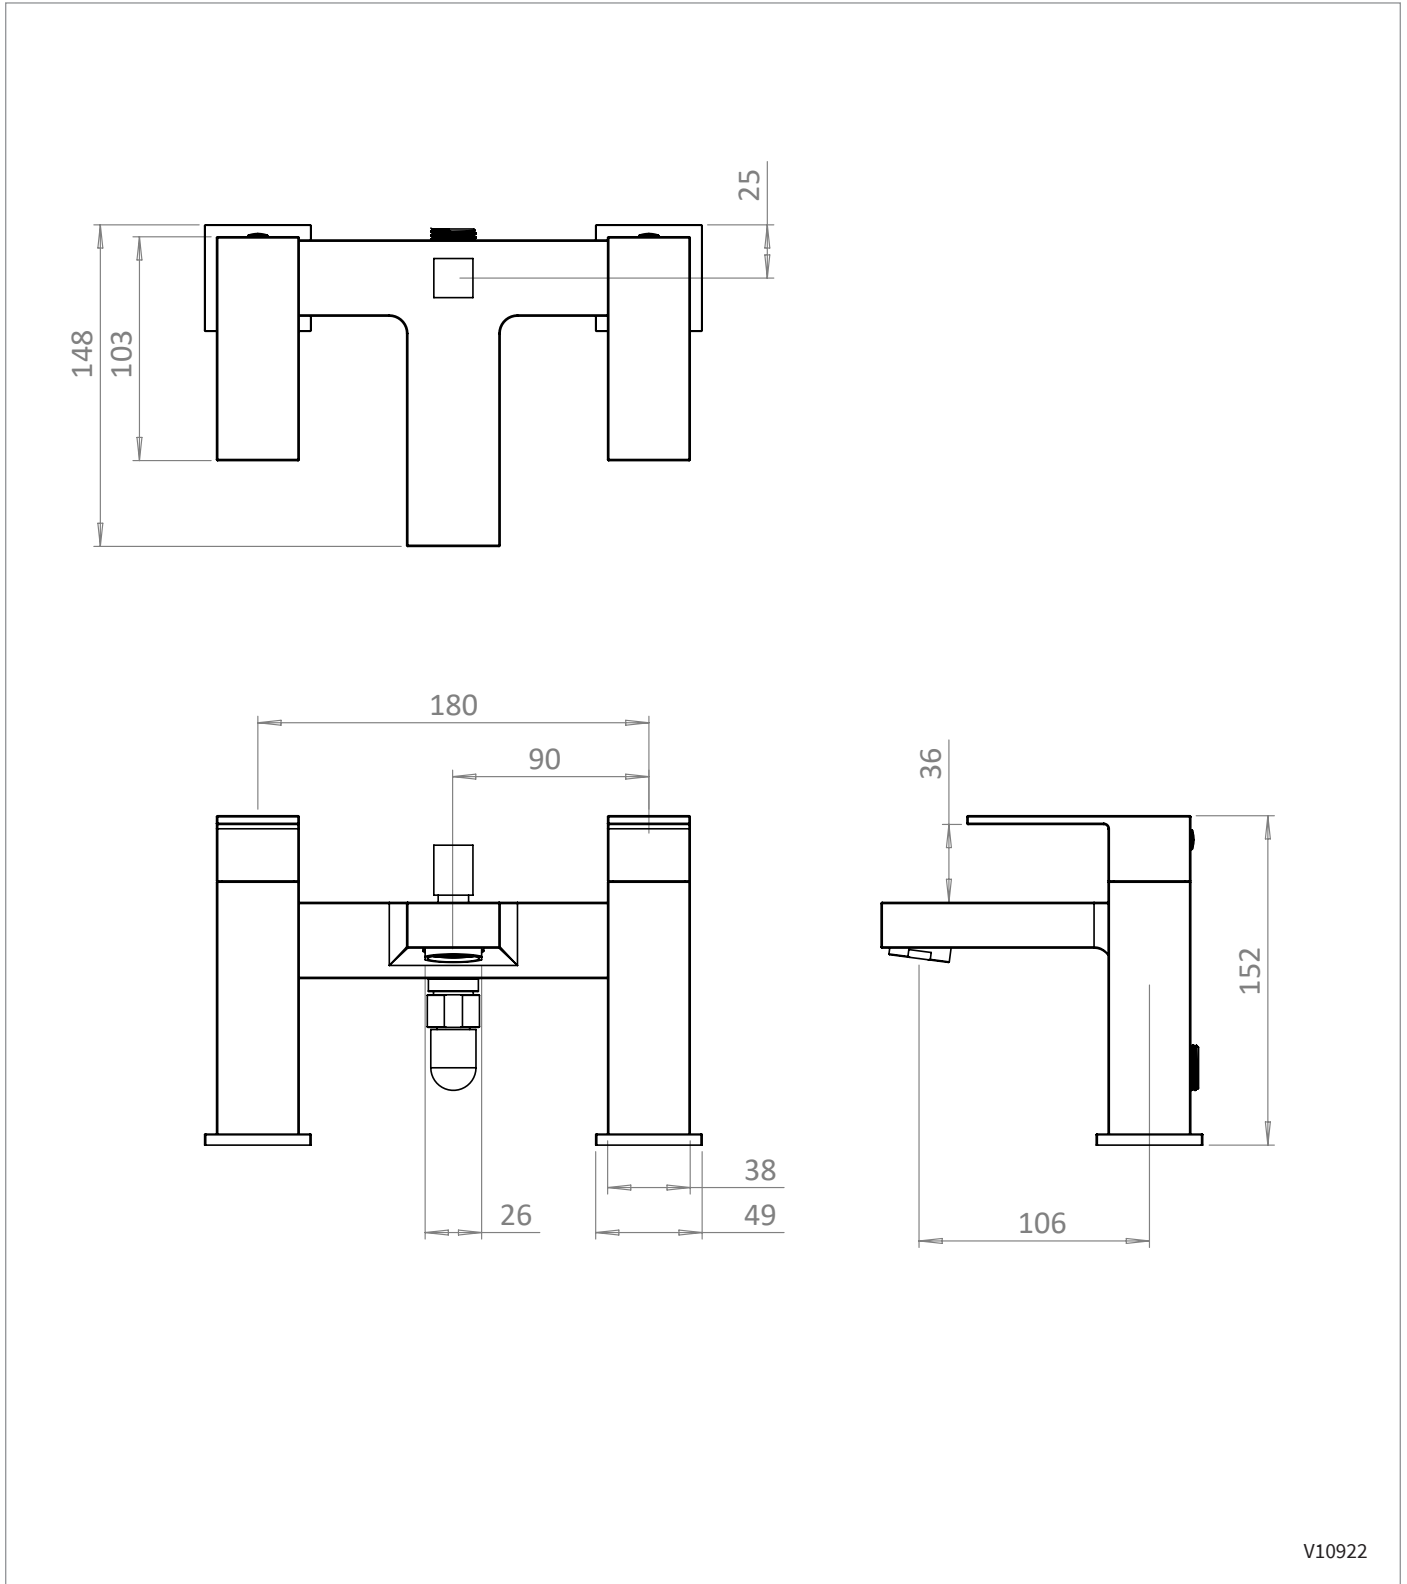

PRODUCT DATA SHEET

PRODUCT CODE

VR422DV

RANGE

VERGE

DESCRIPTION

Verge Bath Shower Mixer With Kit
Stainless Steel Effect

MIN. PRESSURE 1.0 Bar

FLOW REGULATOR M24x1 Screw Housing

TAP HOLES 1

SHOWER HOSE & HANDSET INCLUDED Yes

WEIGHT 3.5kg

WARRANTY 15 Years

TECHNICAL DIMENSIONS

Dimensions in mm unless otherwise specified.

Tolerances (per material type) apply.

V10922

TECHNICAL DIMENSIONS

Dimensions in mm unless otherwise specified.

Tolerances (per material type) apply.

V10922

SPARES DIAGRAM

Only the parts labelled are available as spares.

V10922