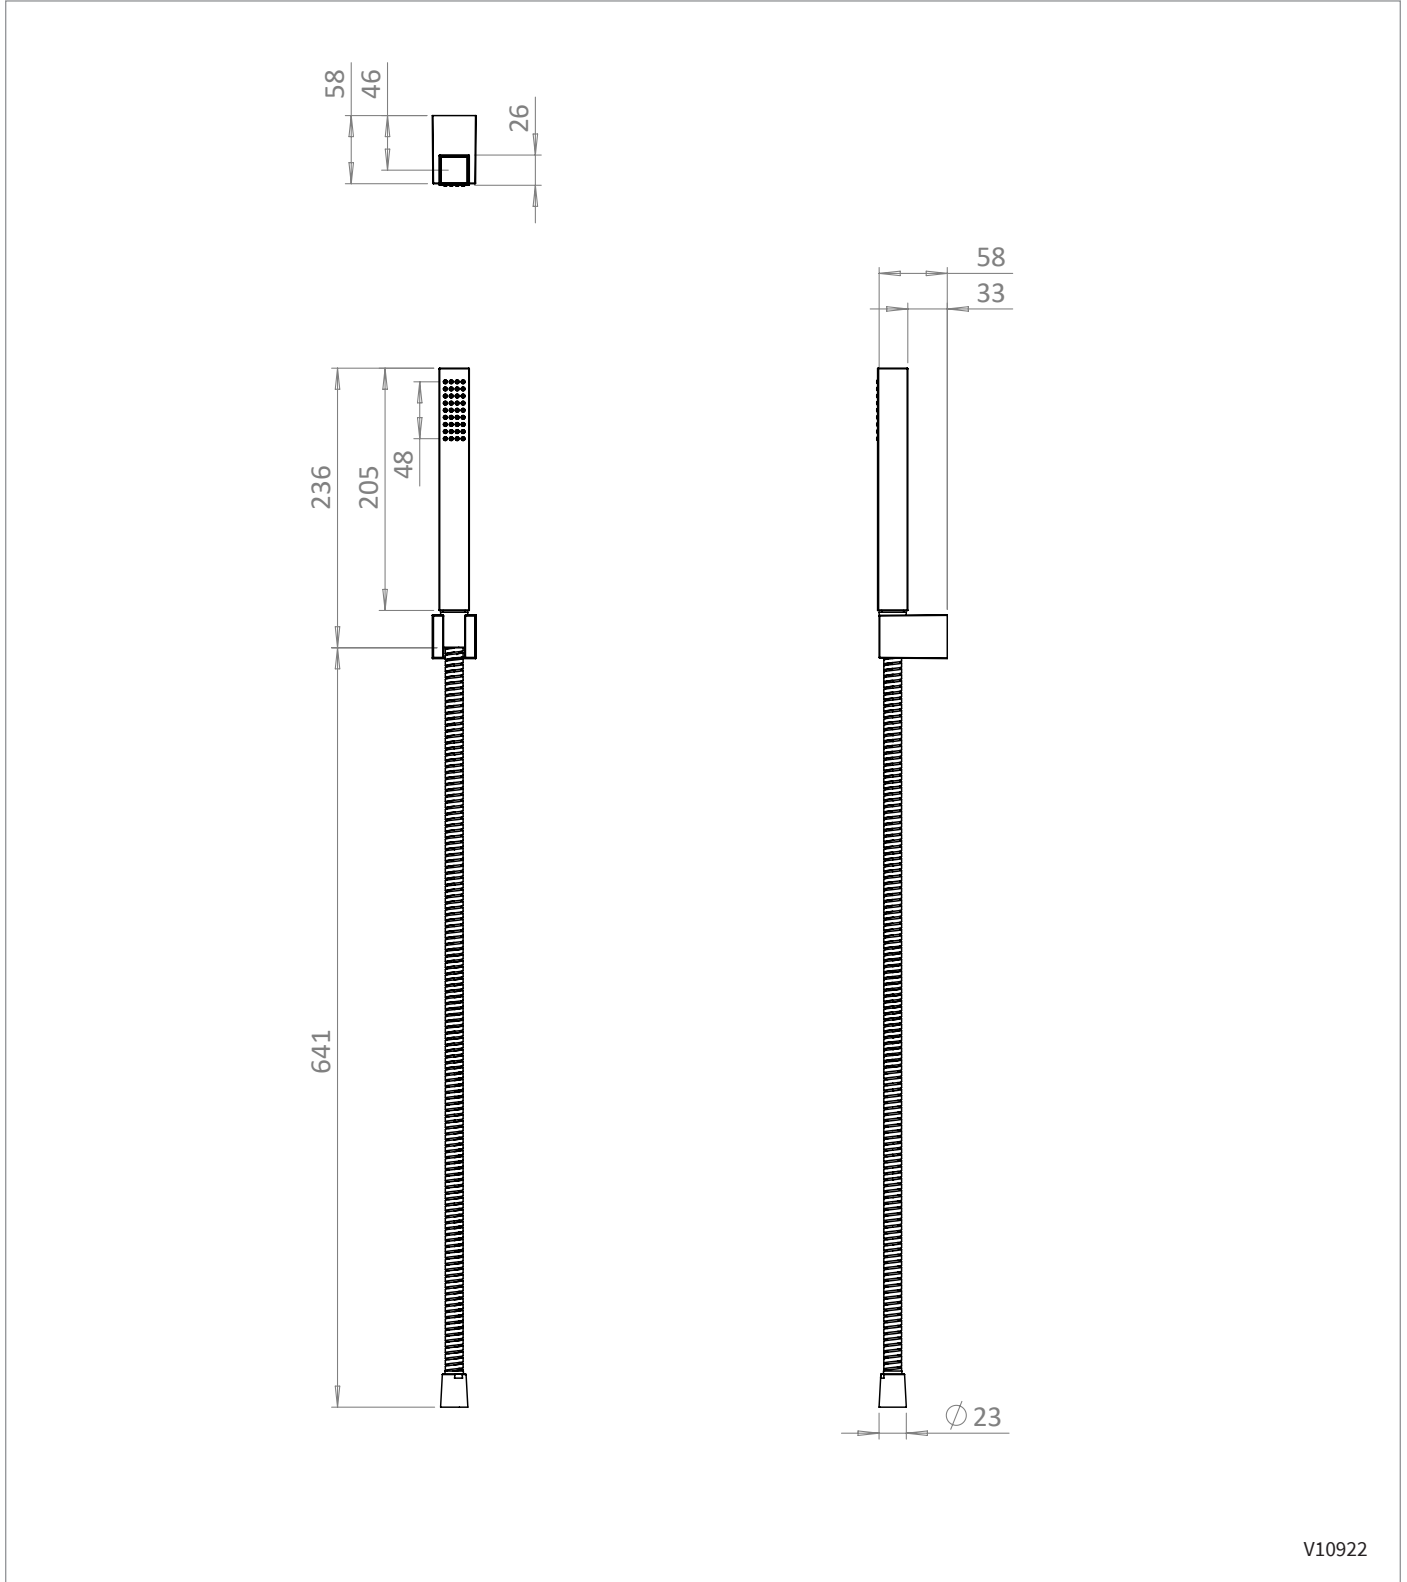

PRODUCT DATA SHEET

PRODUCT CODE

VR422DV

RANGE

VERGE

DESCRIPTION

Verge Bath Shower Mixer With Kit
Stainless Steel Effect

MIN. PRESSURE 1.0 Bar

5 63

COLOUR Stainless Steel Effect

MATERIAL Brass

FINISH APPLICATION PVD

INSTALLATION TYPE Deck Mounted

STANDARDS EN 200:2008

HEADWORK 3/4" Quarter Turn
Ceramic Cartridge

INLET CONNECTIONS THREAD G3/4"

FLOW REGULATOR M24x1 Screw Housing

TAP HOLES 1

SHOWER HOSE & HANDSET INCLUDED Yes

WEIGHT 3.5kg

WARRANTY 15 Years

TECHNICAL DIMENSIONS

Dimensions in mm unless otherwise specified.

Tolerances (per material type) apply.

V10922

TECHNICAL DIMENSIONS

Dimensions in mm unless otherwise specified.

Tolerances (per material type) apply.

V10922

SPARES DIAGRAM

Only the parts labelled are available as spares.

V10922