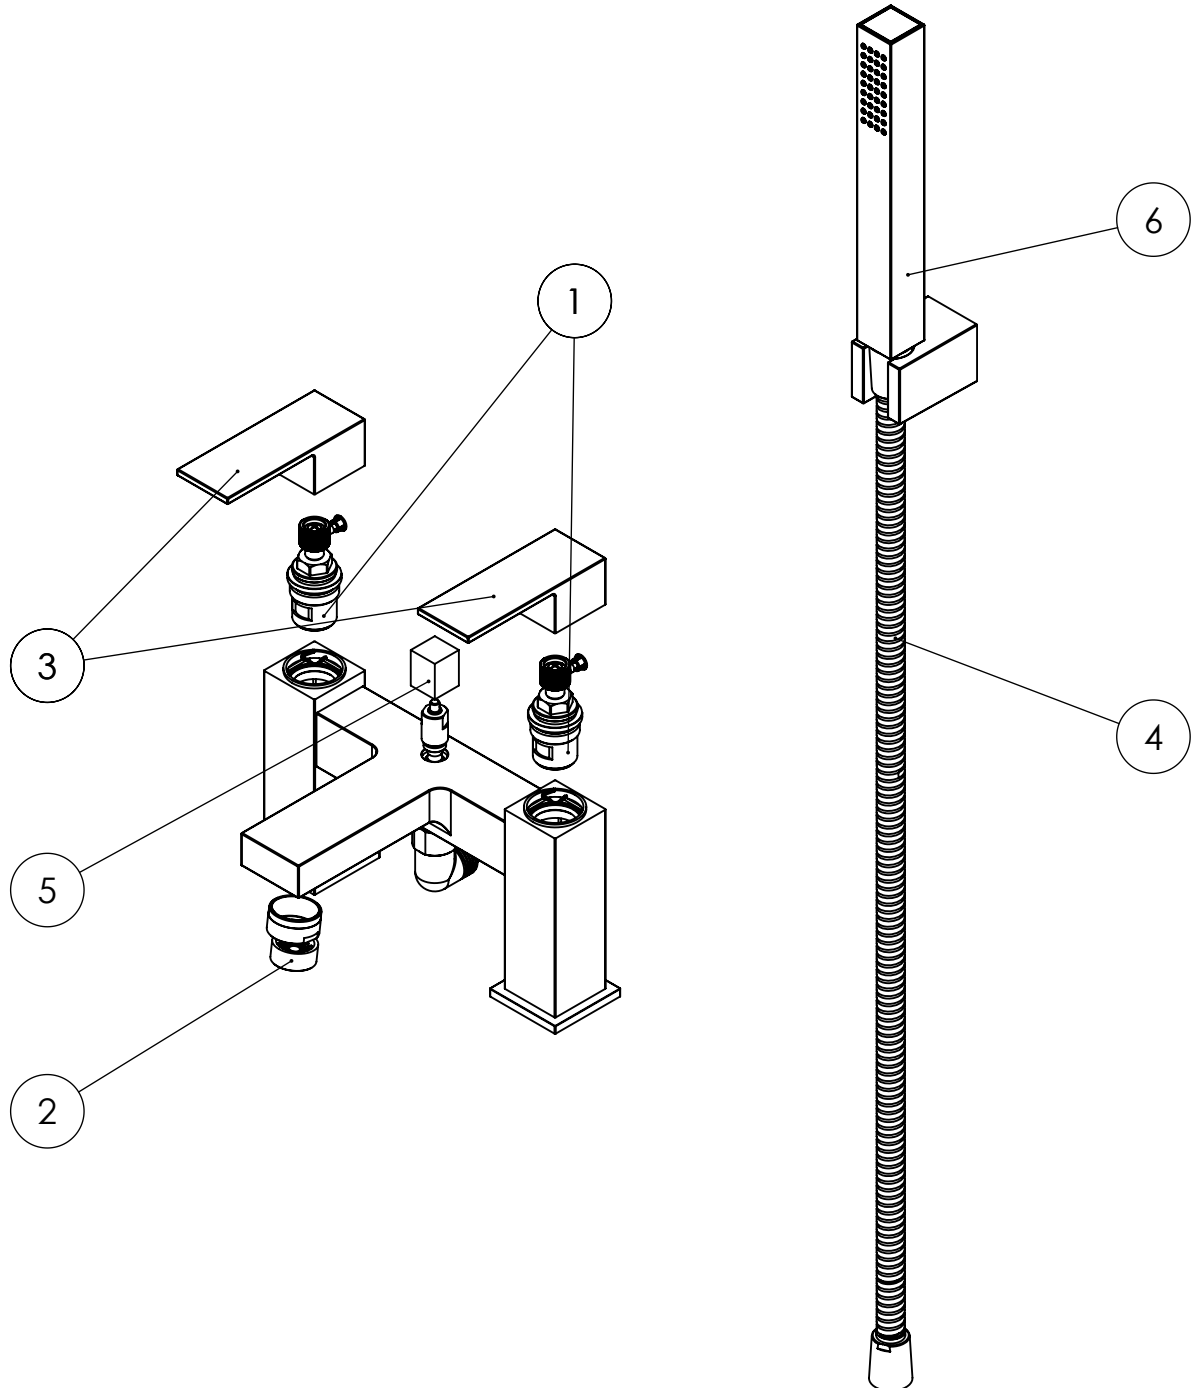

FLOW REGULATOR M24x1 Screw Housing

TAP HOLES 1

SHOWER HOSE & HANDSET INCLUDED Yes

WEIGHT 3.5kg

WARRANTY 15 Years

TECHNICAL DIMENSIONS

Dimensions in mm unless otherwise specified.

Tolerances (per material type) apply.

V10922

TECHNICAL DIMENSIONS

Dimensions in mm unless otherwise specified.

Tolerances (per material type) apply.

V10922

SPARES DIAGRAM

Only the parts labelled are available as spares.

V10922

SPARES DIAGRAM

| NUMBER | PART CODE | DESCRIPTION |
|--------|------------|-----------------------|
| 1 | A031210500 | VR322 & 422 Cartridge |
| 2 | A031211200 | VR322/422DC AERATOR |
| | A031211201 | VR322/422DM AERATOR |
| | A031211202 | VR322/422DF AERATOR |
| | A031211203 | VR322/422DV AERATOR |
| 3 | A031210400 | VR322 & 422DC Lever |
| | A031210401 | VR322 & 422DM Lever |
| | A031210402 | VR322 & 422DF Lever |
| | A031210403 | VR322 & 422DV Lever |
| 4 | A031211500 | VR422DC Hose |
| | A031211501 | VR422DM Hose |
| | A031211502 | VR422DF Hose |
| | A031211503 | VR422DV Hose |
| 5 | A031211000 | VR422DC Diverter |
| | A031211001 | VR422DM Diverter |
| | A031211002 | VR422DF Diverter |
| | A031211003 | VR422DV Diverter |
| 6 | A031211300 | VR422DC Handset |
| | A031211301 | VR422DM Handset |
| | A031211302 | VR422DF Handset |
| | A031211303 | VR422DV Handset |