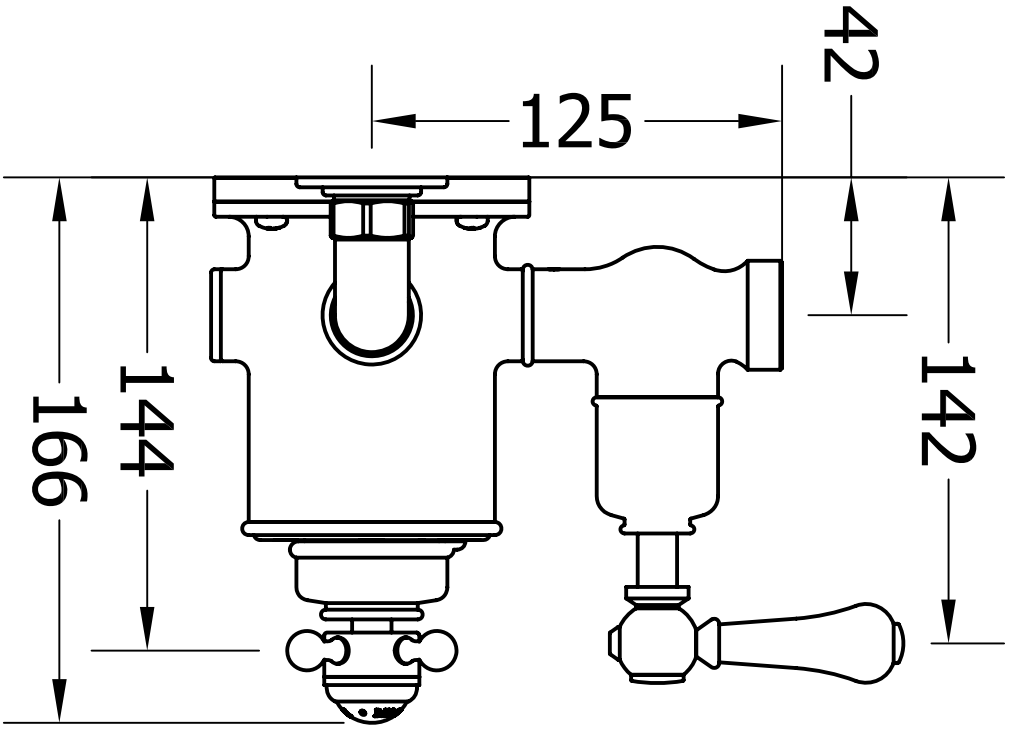

**FH08C - BELGRAIVA 8 INCH SHOWER ROSE IN CHROME**

Shower Handset - BLHANDSET

Exposed Valve in Nickel - BL1000EVC

Exposed Valve in Nickel - BL1000EVC

Riser Only for Shower Height 900mm - BL\_RISERC

Slide Rail Bracket - BL\_BRACKC