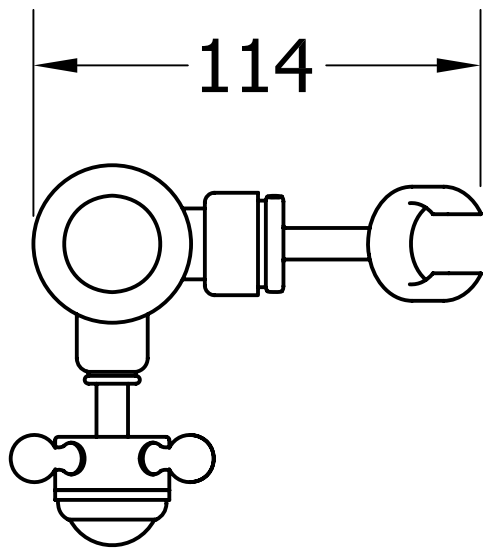

**FH08C - BELGRAIVA 8 INCH SHOWER ROSE IN CHROME**

Shower Handset - BLHANDSET

Exposed Valve in Nickel - BL1000EVC

Exposed Valve in Nickel - BL1000EVC

Riser Only for Shower Height 900mm - BL\_RISERC

Slide Rail Bracket - BL\_BRACKC