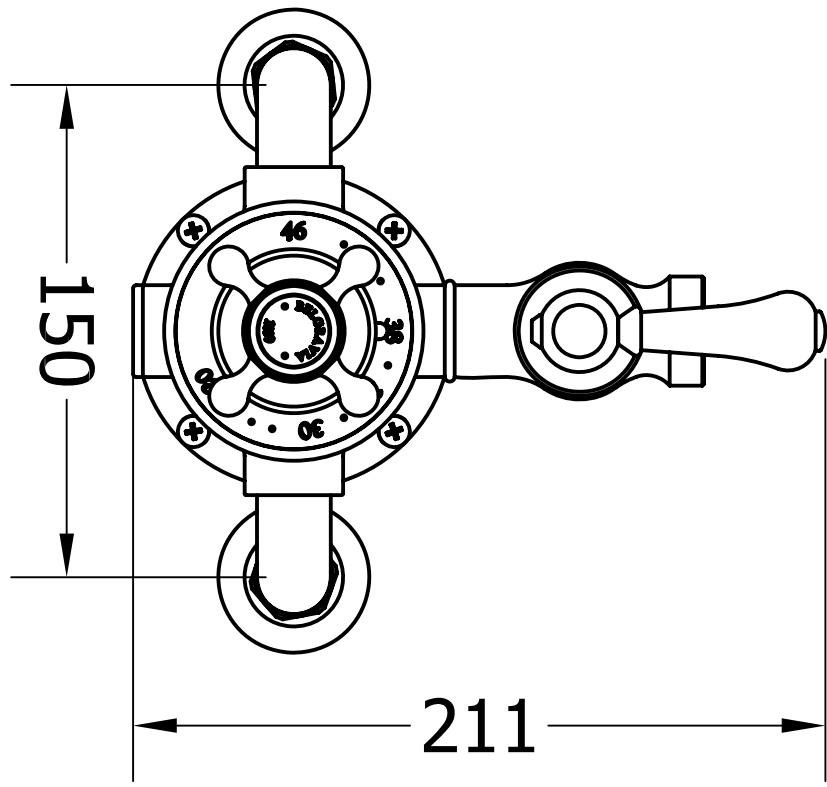

**FH08C - BELGRAIVA 8 INCH SHOWER ROSE IN CHROME**

Shower Handset - BLHANDSET

Exposed Valve in Nickel - BL1000EVC

Exposed Valve in Nickel - BL1000EVC

Riser Only for Shower Height 900mm - BL\_RISERC

Slide Rail Bracket - BL\_BRACKC