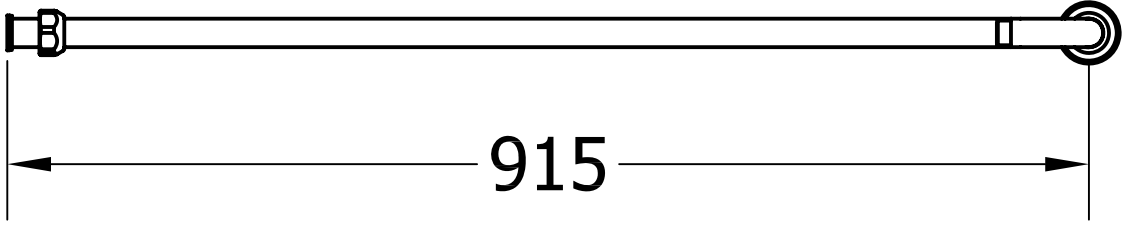

**FH08C - BELGRAIVA 8 INCH SHOWER ROSE IN CHROME**

Shower Handset - BLHANDSET

Exposed Valve in Nickel - BL1000EVC

Exposed Valve in Nickel - BL1000EVC

Riser Only for Shower Height 900mm - BL\_RISERC

Slide Rail Bracket - BL\_BRACKC