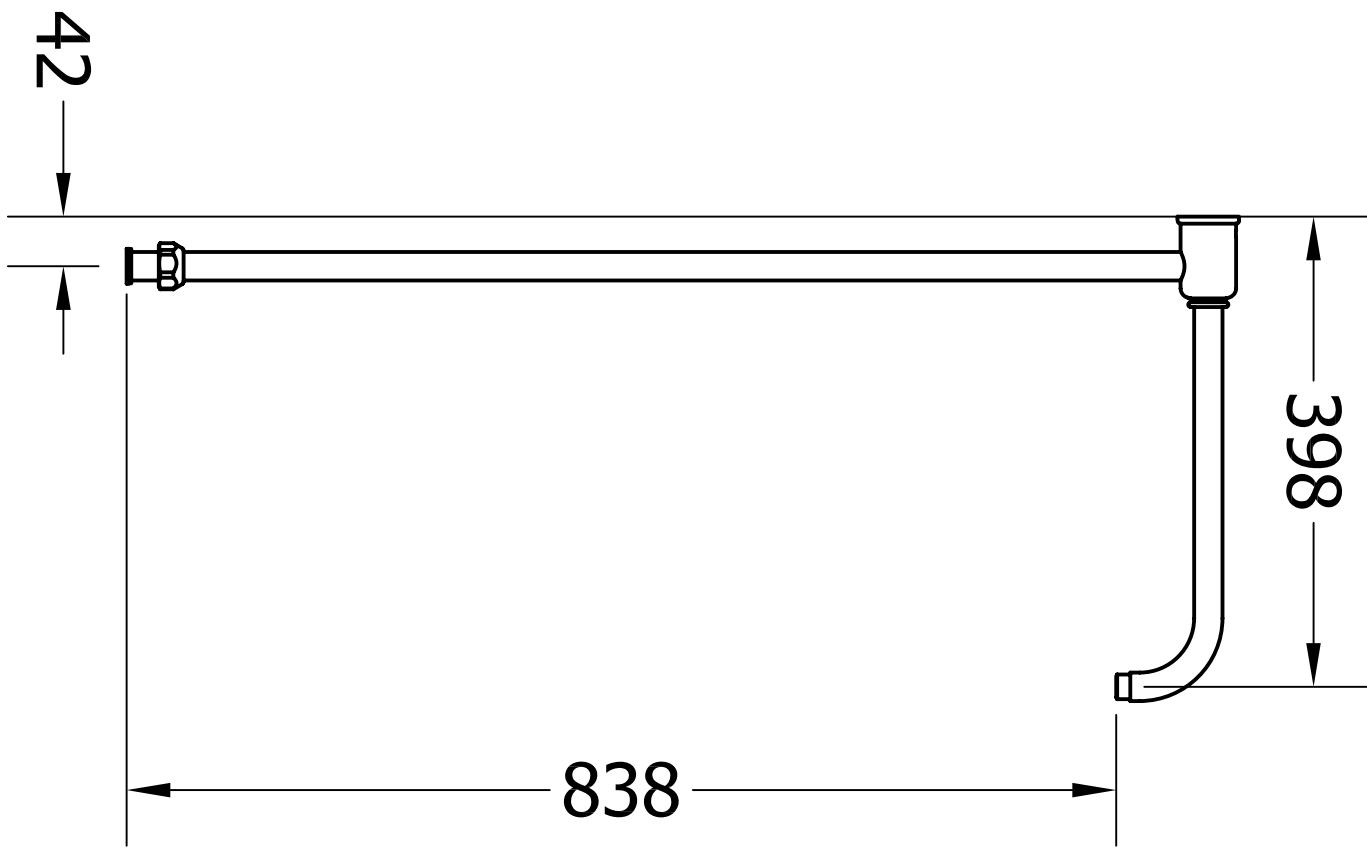

**FH08C - BELGRAIVA 8 INCH SHOWER ROSE IN CHROME**

Shower Handset - BLHANDSET

Exposed Valve in Nickel - BL1000EVC

Exposed Valve in Nickel - BL1000EVC

Riser Only for Shower Height 900mm - BL\_RISERC

Slide Rail Bracket - BL\_BRACKC