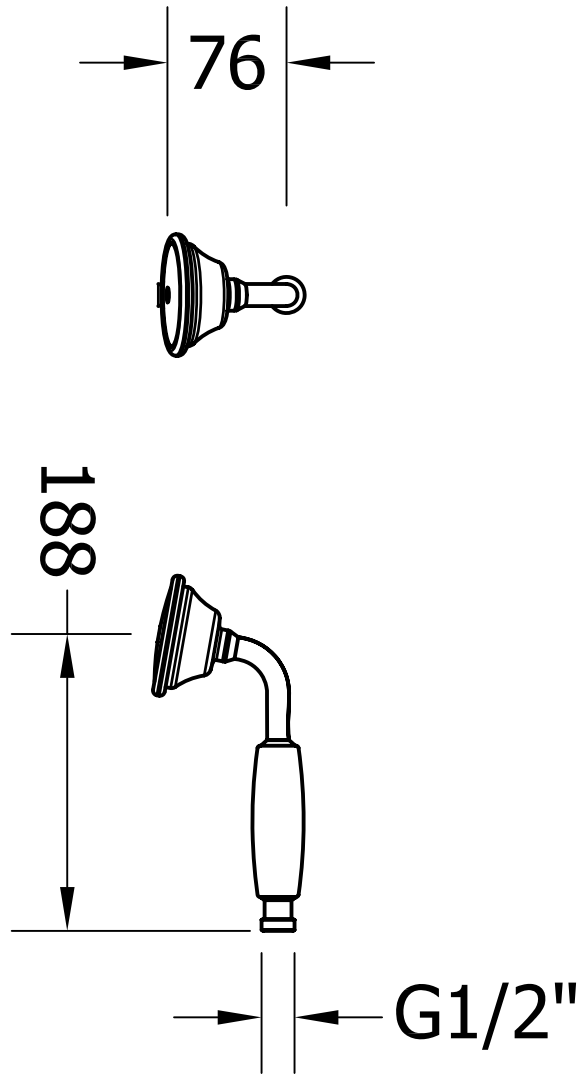

**FH08C - BELGRAIVA 8 INCH SHOWER ROSE IN CHROME**

Shower Handset - BLHANDSET

Exposed Valve in Nickel - BL1000EVC

Exposed Valve in Nickel - BL1000EVC

Riser Only for Shower Height 900mm - BL\_RISERC

Slide Rail Bracket - BL\_BRACKC