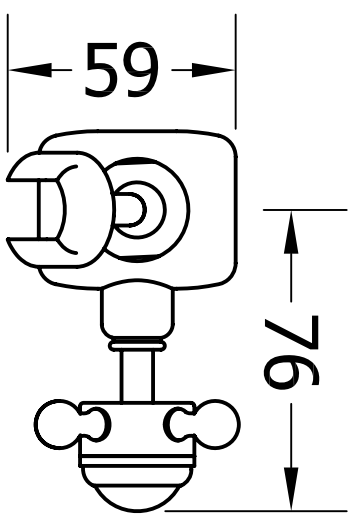

**FH08C - BELGRAIVA 8 INCH SHOWER ROSE IN CHROME**

Shower Handset - BLHANDSET

Exposed Valve in Nickel - BL1000EVC

Exposed Valve in Nickel - BL1000EVC

Riser Only for Shower Height 900mm - BL\_RISERC

Slide Rail Bracket - BL\_BRACKC