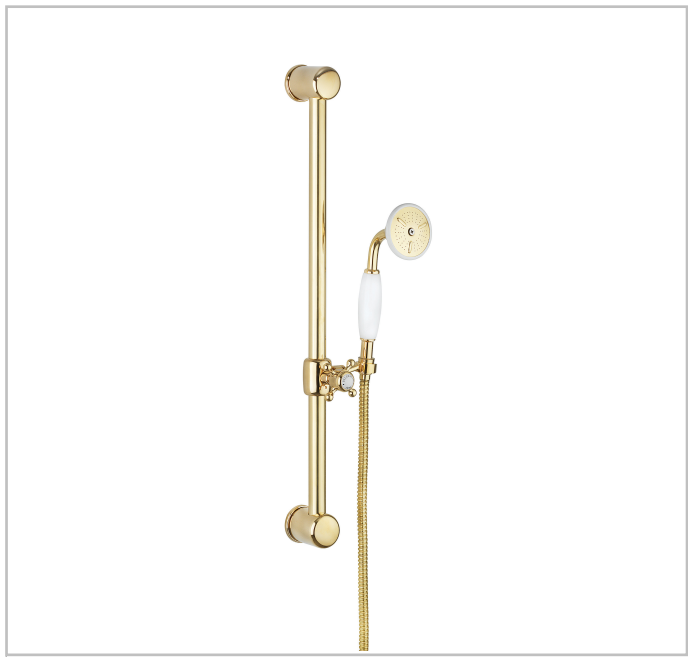

RANGE	INSTALLATION TYPE	PRODUCT DESCRIPTION
Belgravia	Wall	600mm slide rail handset and hose

CODE			
BELPACKAGE1Q			

FINISH	APPLICATION	MIN PRESSURE
Unlacquered Brass	Unlacquered Brass	1.0 bar

HEADWORK	Na
CONNECTIONS	Na
UK APPROVALS	Na
OTHER APPROVALS	Na
WARRANTY*	15 Years (5 on cartridges)