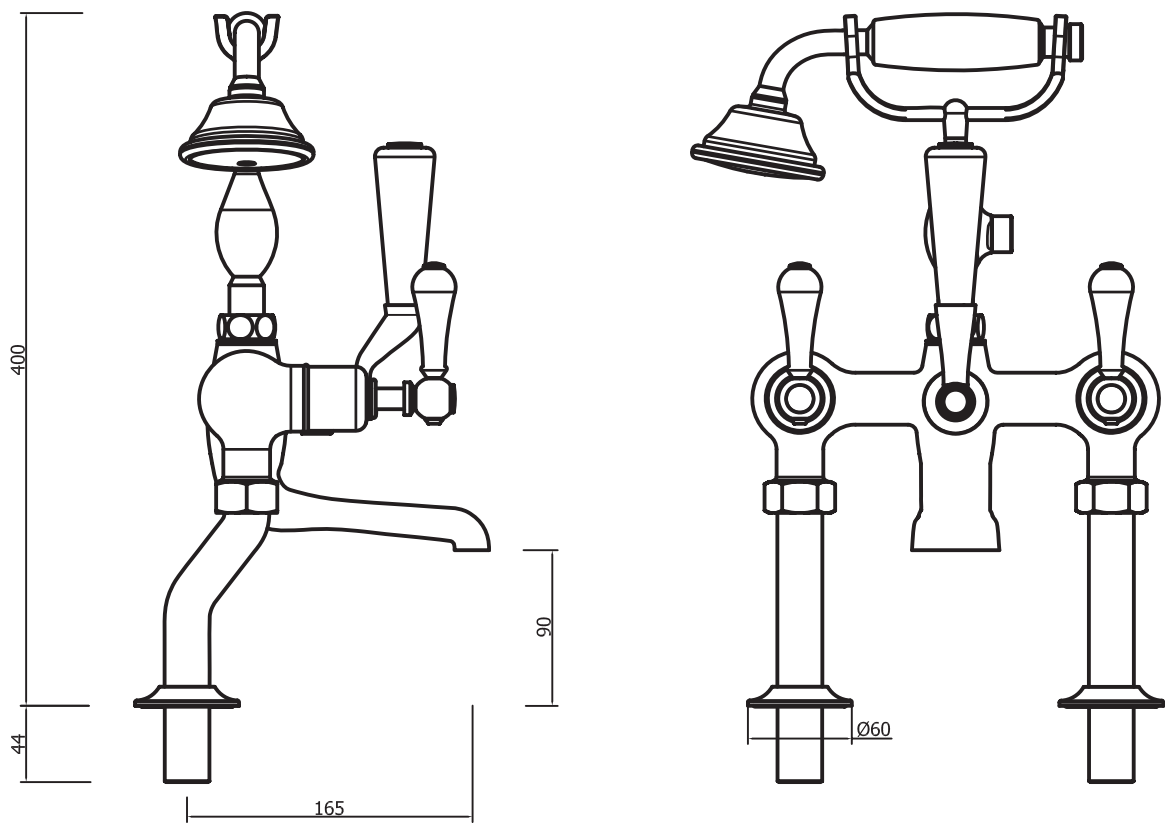

**Wall Unions - BL004WC**

Bath Shower Mixer - BL422DC\_LV