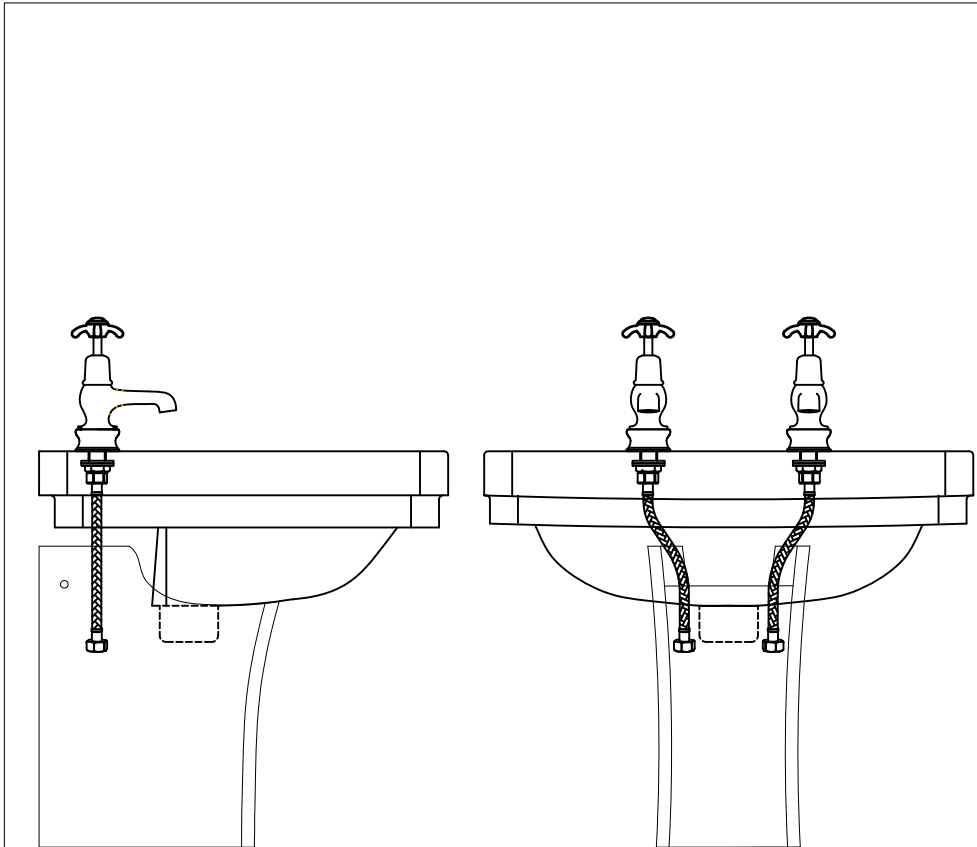

Recommended installation for P8 Semi Pedestal with 2TH basin.

Option 1:

Please use the Burlington Regent tap bases.

Option 2:

Please cut the brass tail of the taps as shown above.