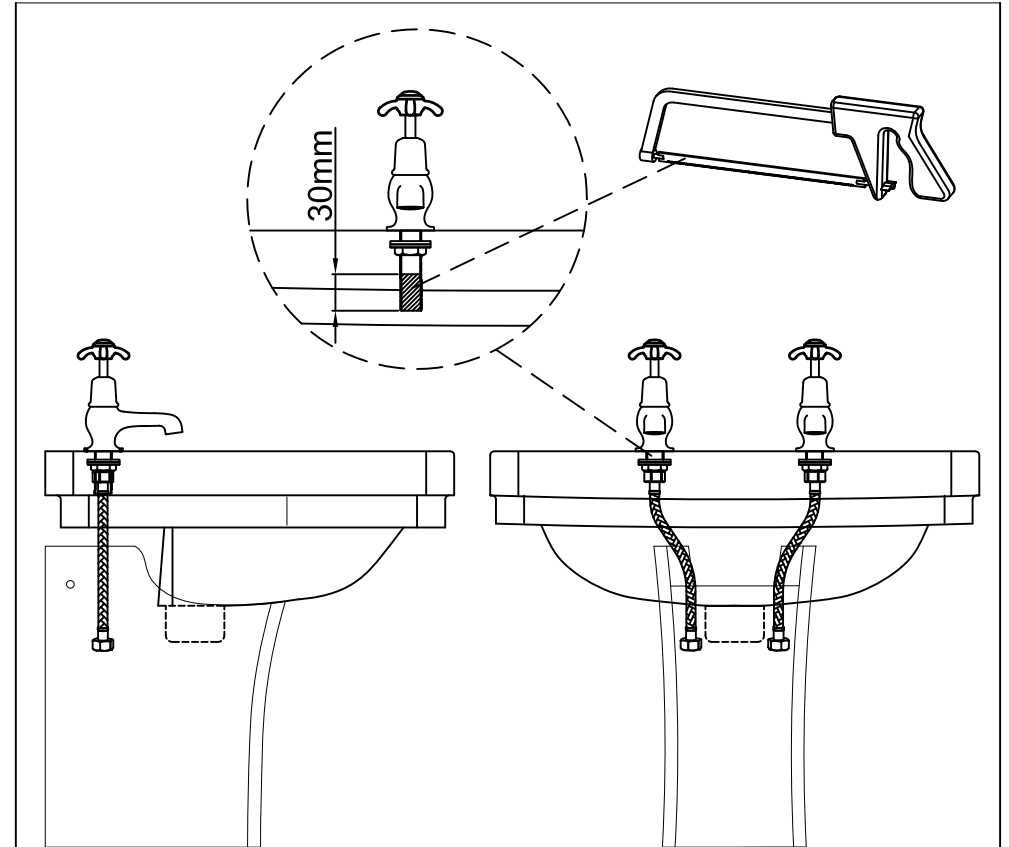

Recommended installation for P8 Semi Pedestal with 2TH basin.

Option 1:

Please use the Burlington Regent tap bases.

Option 2:

Please cut the brass tail of the taps as shown above.