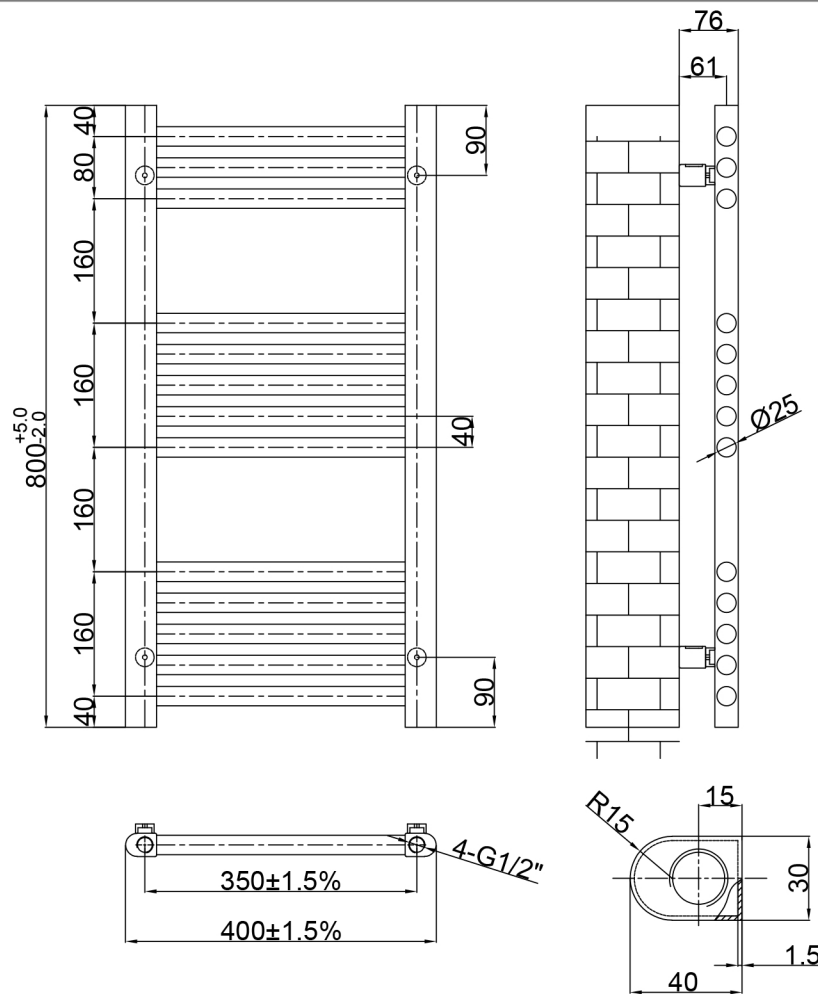

# Technical Data Sheet

Product range: VOS

Product code: VOS804BBR

Finishes Available: Brushed Brass

Size	Bars	BTU	Pipe Centre	Projection	Recommended Element	Finish
800x 400	13	673	350	76	200W	Steel PVD Brushed Brass

# Technical Data Sheet

Product range: VOS

Product code: VOS800BBR

Finishes Available: Brushed Brass

Size	Bars	BTU	Pipe Centre	Projection	Recommended Element	Finish
800 x 500	13	859	450	75	200W	Steel PVD Brushed Brass

# Technical Data Sheet

Product range: VOS

Product code: VOS806BBR

Finishes Available: Brushed Brass

Size	Bars	BTU	Pipe Centre	Projection	Recommended Element	Finish
800 x600	13	991	550	75	200W	Steel PVD Brushed Brass

# Technical Data Sheet

Product range: VOS

Product code: VOS1204BBR

Finishes Available: Brushed Brass

Size	Bars	BTU	Pipe Centre	Projection	Recommended Element	Finish
1200x 400	21	966	350	76	400W	Steel PVD Brushed Brass