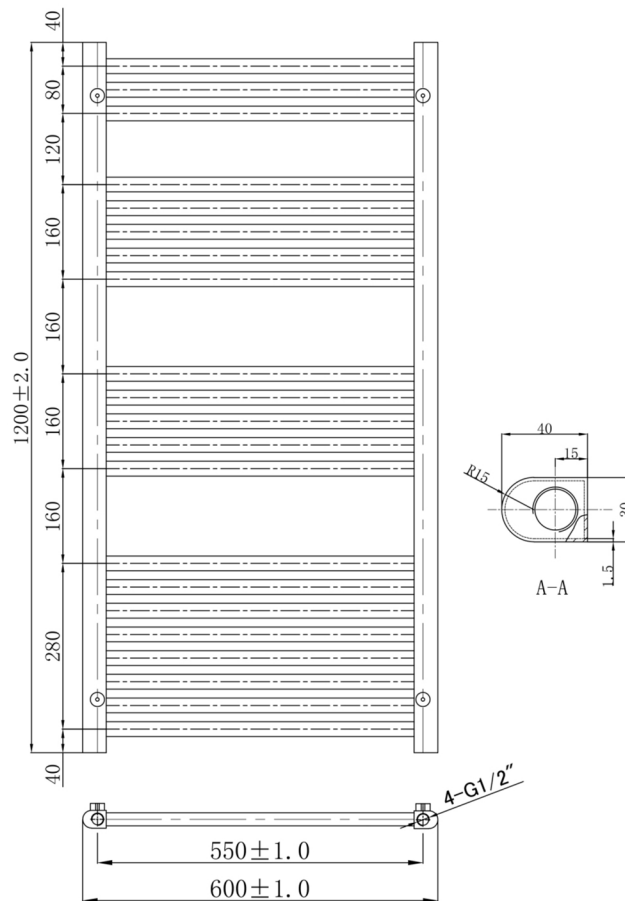

# Technical Data Sheet

Product range: VOS

Product code: VOS1204BBR

Finishes Available: Brushed Brass

Size	Bars	BTU	Pipe Centre	Projection	Recommended Element	Finish
1200x 400	21	966	350	76	400W	Steel PVD Brushed Brass

# Technical Data Sheet

Product range: VOS

Product code: VOS1200BBR

Finishes Available: Brushed Brass

Size	Bars	BTU	Pipe Centre	Projection	Recommended Element	Finish
1200 x 500	21	1357	450	75	400W	Steel PVD Brushed Brass

# Technical Data Sheet

Product range: VOS

Product code: VOS1206BBR

Finishes Available: Brushed Brass

Size	Bars	BTU	Pipe Centre	Projection	Recommended Element	Finish
1200 x 600	21	1571	550	75	400 W	Steel PVD Brushed Brass

# Technical Data Sheet

Product range: VOS

Product code: VOS1600BBR

Finishes Available: Brushed Brass

Size	Bars	BTU	Pipe Centre	Projection	Recommended Element	Finish
1600 x 500	31	1947	450	75	600W	Steel PVD Brushed Brass