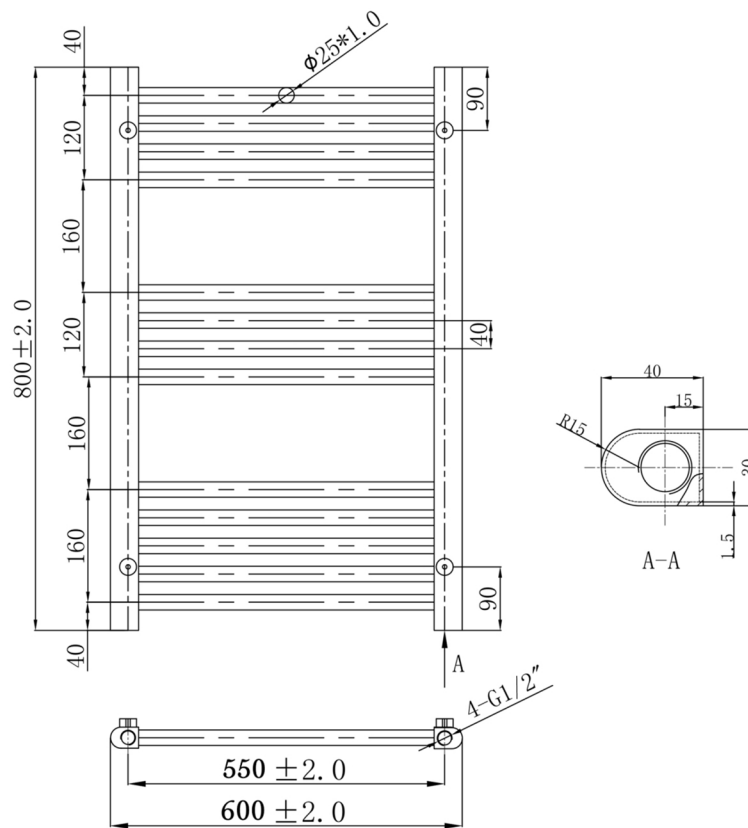

# Technical Data Sheet

Product range: VOS

Product code: VOS804BBR

Finishes Available: Brushed Brass

Size	Bars	BTU	Pipe Centre	Projection	Recommended Element	Finish
800x 400	13	673	350	76	200W	Steel PVD Brushed Brass

# Technical Data Sheet

Product range: VOS

Product code: VOS800BBR

Finishes Available: Brushed Brass

Size	Bars	BTU	Pipe Centre	Projection	Recommended Element	Finish
800 x 500	13	859	450	75	200W	Steel PVD Brushed Brass

# Technical Data Sheet

Product range: VOS

Product code: VOS806BBR

Finishes Available: Brushed Brass

Size	Bars	BTU	Pipe Centre	Projection	Recommended Element	Finish
800 x600	13	991	550	75	200W	Steel PVD Brushed Brass

# Technical Data Sheet

Product range: VOS

Product code: VOS1204BBR

Finishes Available: Brushed Brass

Size	Bars	BTU	Pipe Centre	Projection	Recommended Element	Finish
1200x 400	21	966	350	76	400W	Steel PVD Brushed Brass