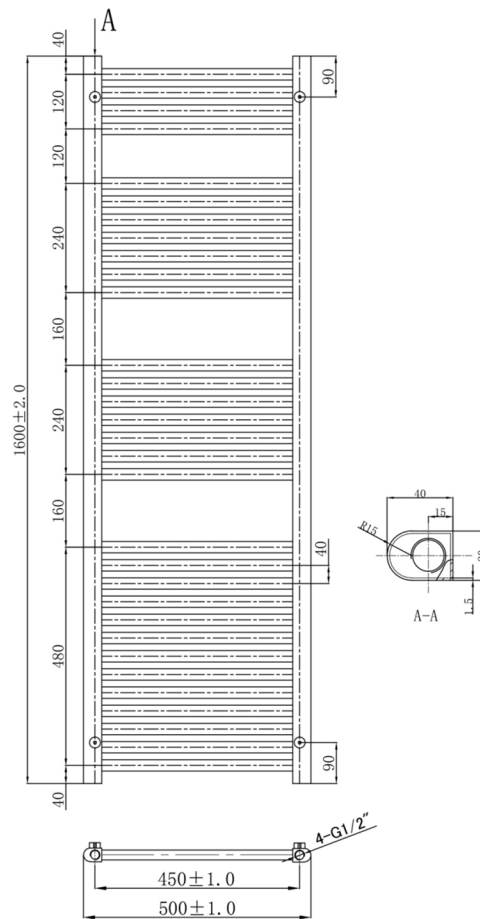

# Technical Data Sheet

Product range: VOS

Product code: VOS1204BBR

Finishes Available: Brushed Brass

Size	Bars	BTU	Pipe Centre	Projection	Recommended Element	Finish
1200x 400	21	966	350	76	400W	Steel PVD Brushed Brass

# Technical Data Sheet

Product range: VOS

Product code: VOS1200BBR

Finishes Available: Brushed Brass

Size	Bars	BTU	Pipe Centre	Projection	Recommended Element	Finish
1200 x 500	21	1357	450	75	400W	Steel PVD Brushed Brass

# Technical Data Sheet

Product range: VOS

Product code: VOS1206BBR

Finishes Available: Brushed Brass

Size	Bars	BTU	Pipe Centre	Projection	Recommended Element	Finish
1200 x 600	21	1571	550	75	400 W	Steel PVD Brushed Brass

# Technical Data Sheet

Product range: VOS

Product code: VOS1600BBR

Finishes Available: Brushed Brass

Size	Bars	BTU	Pipe Centre	Projection	Recommended Element	Finish
1600 x 500	31	1947	450	75	600W	Steel PVD Brushed Brass