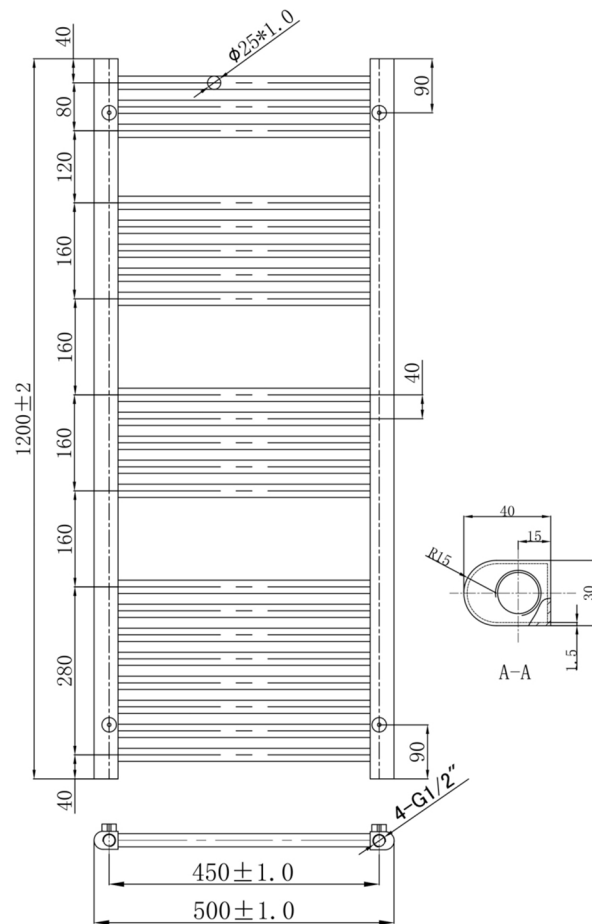

# Technical Data Sheet

Product range: VOS

Product code: VOS806BBR

Finishes Available: Brushed Brass

Size	Bars	BTU	Pipe Centre	Projection	Recommended Element	Finish
800 x600	13	991	550	75	200W	Steel PVD Brushed Brass

# Technical Data Sheet

Product range: VOS

Product code: VOS1204BBR

Finishes Available: Brushed Brass

Size	Bars	BTU	Pipe Centre	Projection	Recommended Element	Finish
1200x 400	21	966	350	76	400W	Steel PVD Brushed Brass

# Technical Data Sheet

Product range: VOS

Product code: VOS1200BBR

Finishes Available: Brushed Brass

Size	Bars	BTU	Pipe Centre	Projection	Recommended Element	Finish
1200 x 500	21	1357	450	75	400W	Steel PVD Brushed Brass

# Technical Data Sheet

Product range: VOS

Product code: VOS1206BBR

Finishes Available: Brushed Brass

Size	Bars	BTU	Pipe Centre	Projection	Recommended Element	Finish
1200 x 600	21	1571	550	75	400 W	Steel PVD Brushed Brass