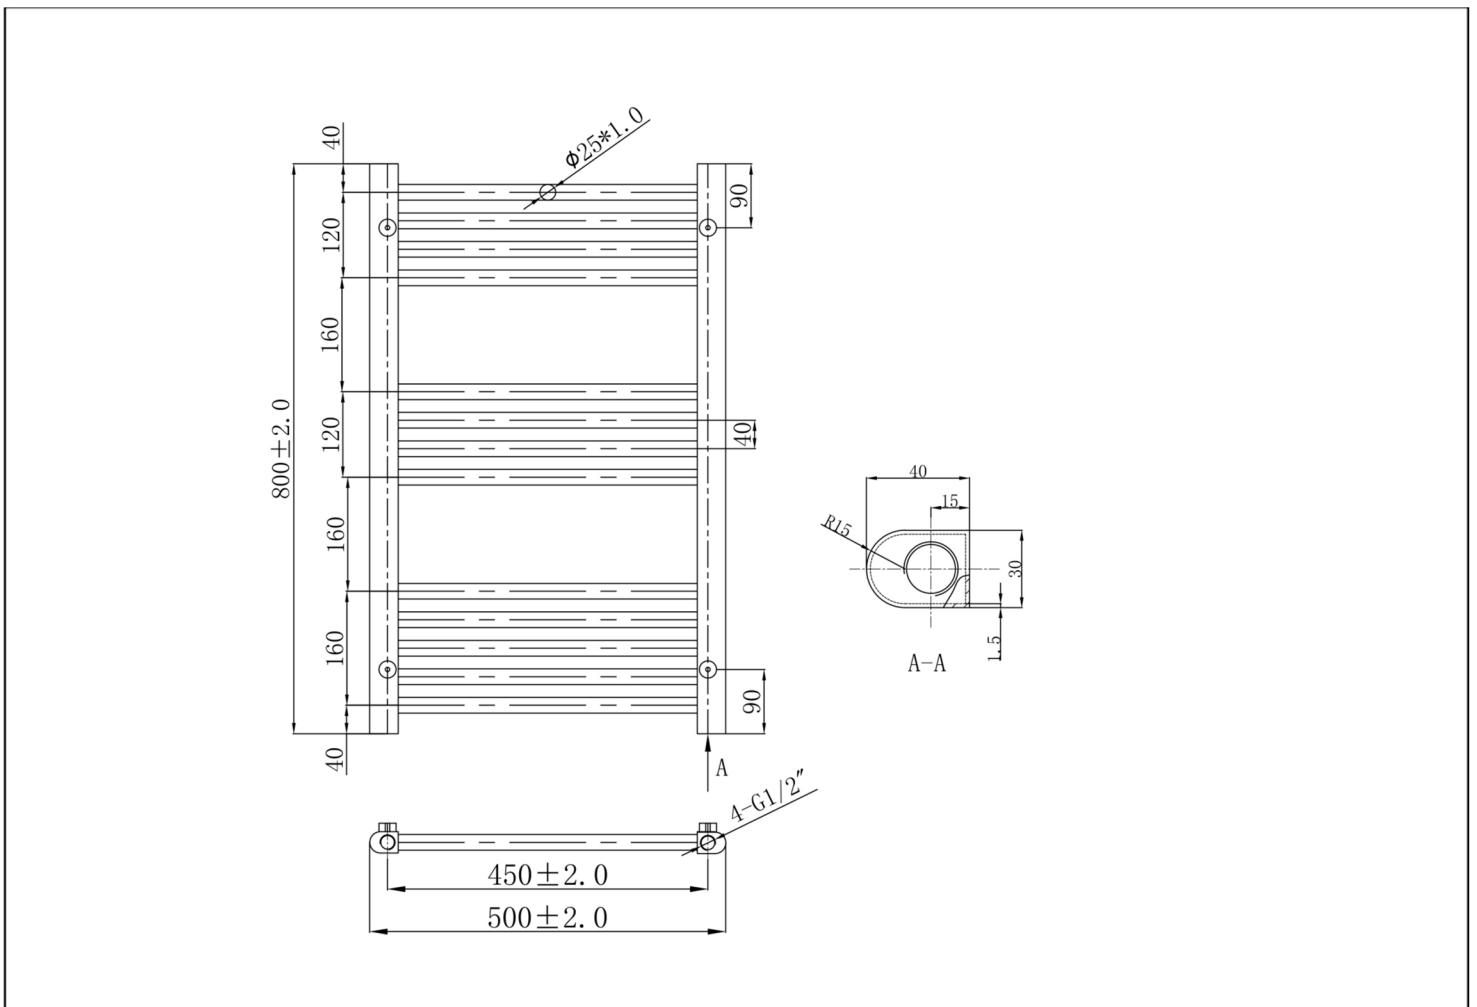

# Technical Data Sheet

Product range: VOS

Product code: VOS804BBR

Finishes Available: Brushed Brass

Size	Bars	BTU	Pipe Centre	Projection	Recommended Element	Finish
800x 400	13	673	350	76	200W	Steel PVD Brushed Brass

# Technical Data Sheet

Product range: VOS

Product code: VOS800BBR

Finishes Available: Brushed Brass

Size	Bars	BTU	Pipe Centre	Projection	Recommended Element	Finish
800 x 500	13	859	450	75	200W	Steel PVD Brushed Brass

# Technical Data Sheet

Product range: VOS

Product code: VOS806BBR

Finishes Available: Brushed Brass

Size	Bars	BTU	Pipe Centre	Projection	Recommended Element	Finish
800 x600	13	991	550	75	200W	Steel PVD Brushed Brass

# Technical Data Sheet

Product range: VOS

Product code: VOS1204BBR

Finishes Available: Brushed Brass

Size	Bars	BTU	Pipe Centre	Projection	Recommended Element	Finish
1200x 400	21	966	350	76	400W	Steel PVD Brushed Brass