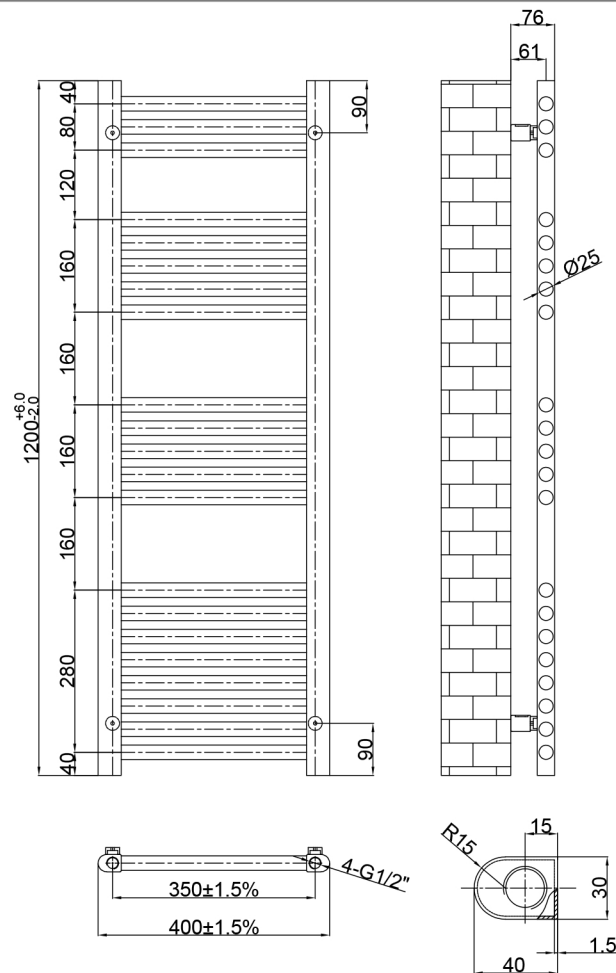

# Technical Data Sheet

Product range: VOS

Product code: VOS804BBR

Finishes Available: Brushed Brass

Size	Bars	BTU	Pipe Centre	Projection	Recommended Element	Finish
800x 400	13	673	350	76	200W	Steel PVD Brushed Brass

# Technical Data Sheet

Product range: VOS

Product code: VOS800BBR

Finishes Available: Brushed Brass

Size	Bars	BTU	Pipe Centre	Projection	Recommended Element	Finish
800 x 500	13	859	450	75	200W	Steel PVD Brushed Brass

# Technical Data Sheet

Product range: VOS

Product code: VOS806BBR

Finishes Available: Brushed Brass

Size	Bars	BTU	Pipe Centre	Projection	Recommended Element	Finish
800 x600	13	991	550	75	200W	Steel PVD Brushed Brass

# Technical Data Sheet

Product range: VOS

Product code: VOS1204BBR

Finishes Available: Brushed Brass

Size	Bars	BTU	Pipe Centre	Projection	Recommended Element	Finish
1200x 400	21	966	350	76	400W	Steel PVD Brushed Brass