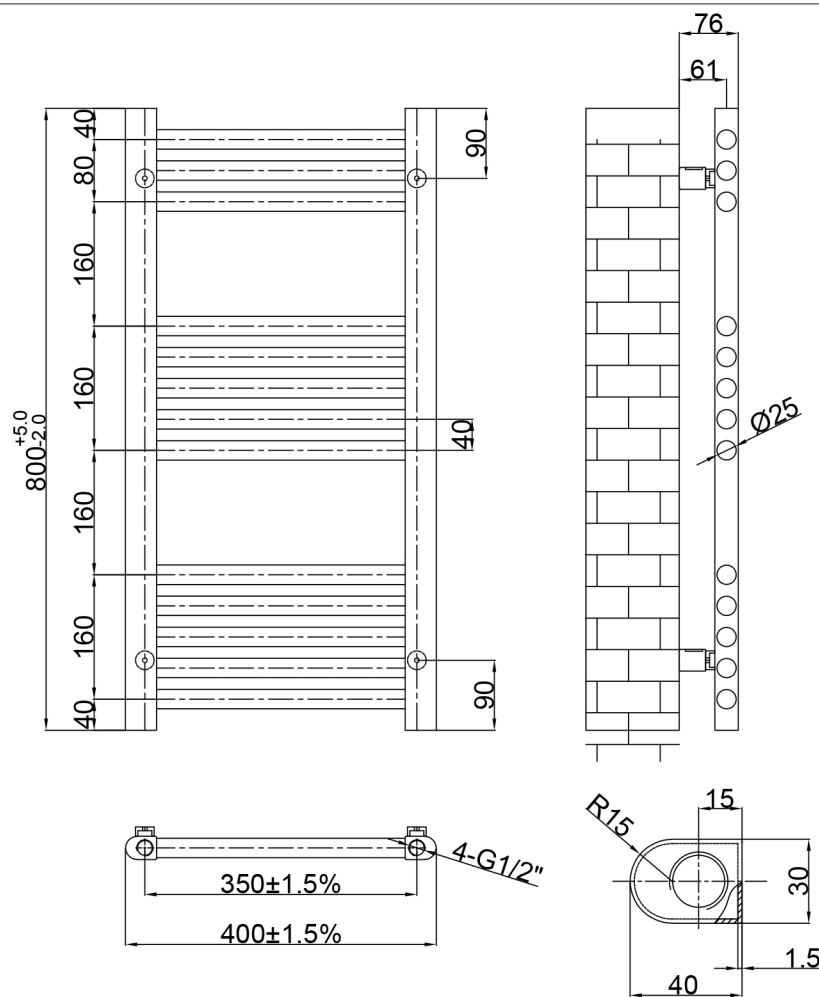

# Technical Data Sheet

Product range: VOS

Product code: VOS804MB

Finishes Available: Matt Black

Size	Bars	BTU	Pipe Centre	Projection	Recommended Element	Finish
800x 400	13	909	350	76	200W	Steel Powder Coated

# Technical Data Sheet

Product range: VOS

Product code: VOS800MB

Finishes Available: Matt Black

Size	Bars	BTU	Pipe Centre	Projection	Recommended Element	Finish
800 x 500	13	1130	450	75	200W	Steel Powder Coated

# Technical Data Sheet

Product range: VOS

Product code: VOS806MB

Finishes Available: Matt Black

Size	Bars	BTU	Pipe Centre	Projection	Recommended Element	Finish
800 x600	13	1304	550	75	200W	Steel Powder Coated

# Technical Data Sheet

Product range: VOS

Product code: VOS1204MB

Finishes Available: Matt Black

Size	Bars	BTU	Pipe Centre	Projection	Recommended Element	Finish
1200x 400	21	1364	350	76	400 W	Steel Powder Coated