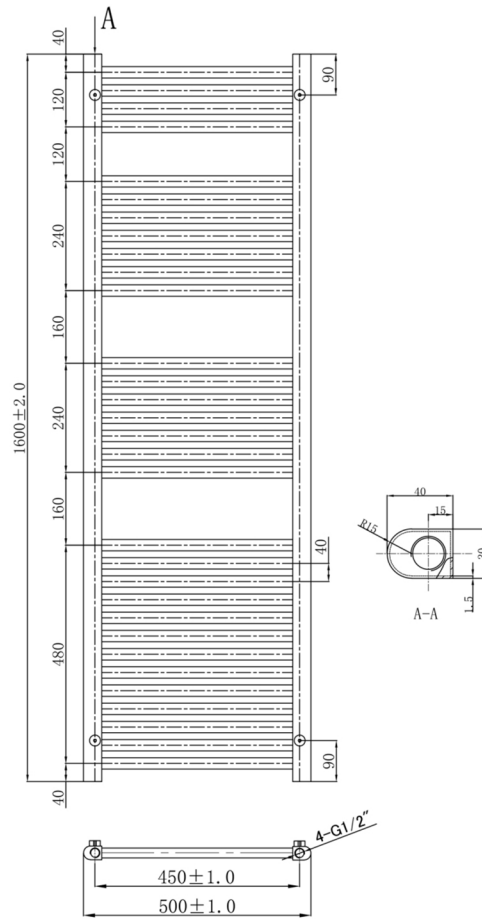

# Technical Data Sheet

Product range: VOS

Product code: VOS806MB

Finishes Available: Matt Black

Size	Bars	BTU	Pipe Centre	Projection	Recommended Element	Finish
800 x600	13	1304	550	75	200W	Steel Powder Coated

# Technical Data Sheet

Product range: VOS

Product code: VOS1200MB

Finishes Available: Matt Black

Size	Bars	BTU	Pipe Centre	Projection	Recommended Element	Finish
1200 x 500	21	1786	450	75	400W	Steel Powder Coated

# Technical Data Sheet

Product range: VOS

Product code: VOS1206MB

Finishes Available: Matt Black

Size	Bars	BTU	Pipe Centre	Projection	Recommended Element	Finish
1200 x 600	21	2067	550	75	400 W	Steel Powder Coated

# Technical Data Sheet

Product range: VOS

Product code: VOS1600MB

Finishes Available: Matt Black

Size	Bars	BTU	Pipe Centre	Projection	Recommended Element	Finish
1600 x 500	31	2562	450	75	600W	Steel Powder Coated