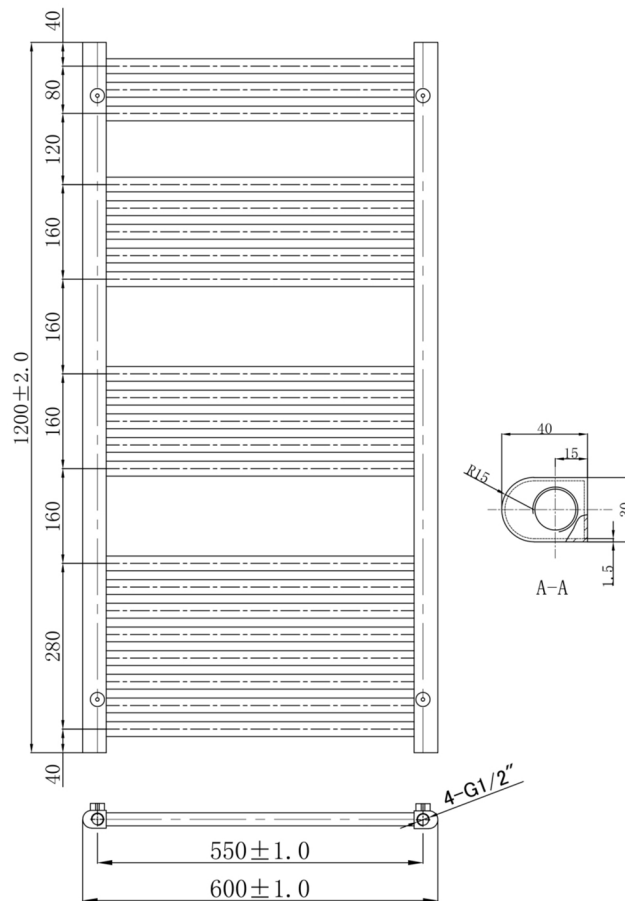

# Technical Data Sheet

Product range: VOS

Product code: VOS806MB

Finishes Available: Matt Black

Size	Bars	BTU	Pipe Centre	Projection	Recommended Element	Finish
800 x600	13	1304	550	75	200W	Steel Powder Coated

# Technical Data Sheet

Product range: VOS

Product code: VOS1204MB

Finishes Available: Matt Black

Size	Bars	BTU	Pipe Centre	Projection	Recommended Element	Finish
1200x 400	21	1364	350	76	400 W	Steel Powder Coated

# Technical Data Sheet

Product range: VOS

Product code: VOS1200MB

Finishes Available: Matt Black

Size	Bars	BTU	Pipe Centre	Projection	Recommended Element	Finish
1200 x 500	21	1786	450	75	400W	Steel Powder Coated

# Technical Data Sheet

Product range: VOS

Product code: VOS1206MB

Finishes Available: Matt Black

Size	Bars	BTU	Pipe Centre	Projection	Recommended Element	Finish
1200 x 600	21	2067	550	75	400 W	Steel Powder Coated