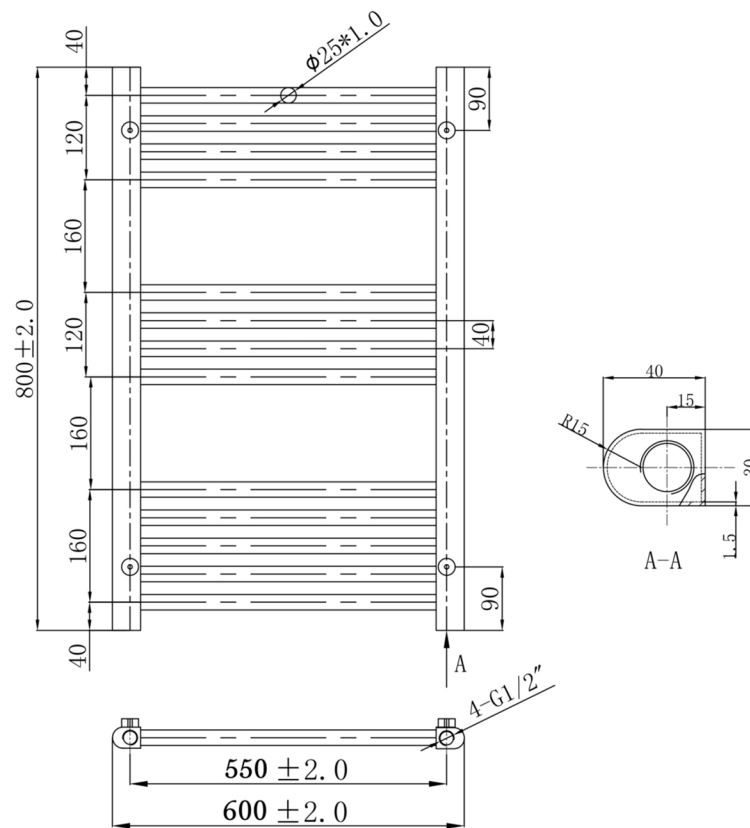

# Technical Data Sheet

Product range: VOS

Product code: VOS804MB

Finishes Available: Matt Black

Size	Bars	BTU	Pipe Centre	Projection	Recommended Element	Finish
800x 400	13	909	350	76	200W	Steel Powder Coated

# Technical Data Sheet

Product range: VOS

Product code: VOS800MB

Finishes Available: Matt Black

Size	Bars	BTU	Pipe Centre	Projection	Recommended Element	Finish
800 x 500	13	1130	450	75	200W	Steel Powder Coated

# Technical Data Sheet

Product range: VOS

Product code: VOS806MB

Finishes Available: Matt Black

Size	Bars	BTU	Pipe Centre	Projection	Recommended Element	Finish
800 x600	13	1304	550	75	200W	Steel Powder Coated

# Technical Data Sheet

Product range: VOS

Product code: VOS1204MB

Finishes Available: Matt Black

Size	Bars	BTU	Pipe Centre	Projection	Recommended Element	Finish
1200x 400	21	1364	350	76	400 W	Steel Powder Coated