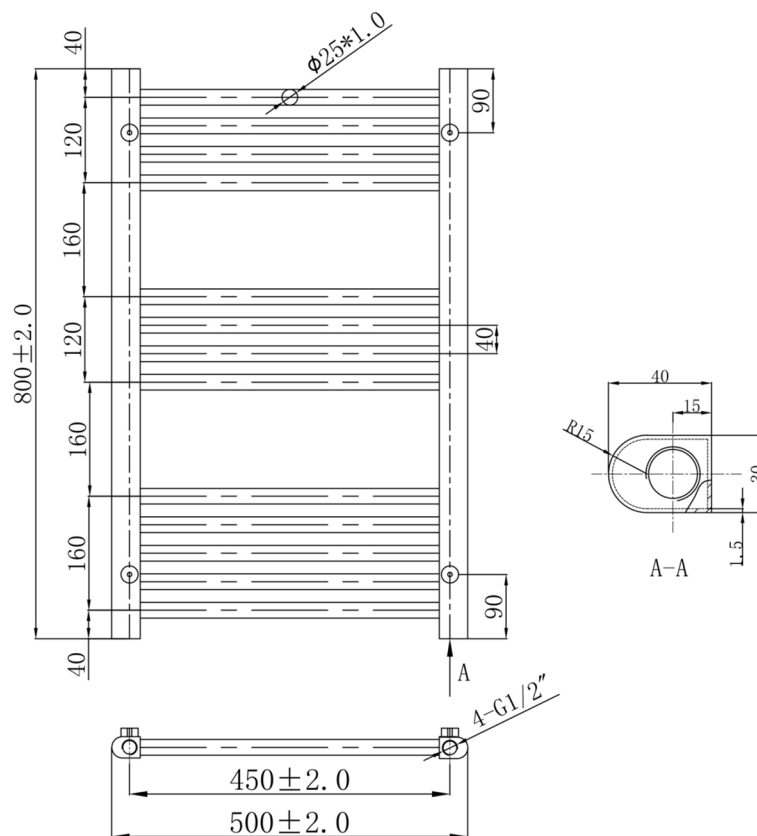

# Technical Data Sheet

Product range: VOS

Product code: VOS804MB

Finishes Available: Matt Black

Size	Bars	BTU	Pipe Centre	Projection	Recommended Element	Finish
800x 400	13	909	350	76	200W	Steel Powder Coated

# Technical Data Sheet

Product range: VOS

Product code: VOS800MB

Finishes Available: Matt Black

Size	Bars	BTU	Pipe Centre	Projection	Recommended Element	Finish
800 x 500	13	1130	450	75	200W	Steel Powder Coated

# Technical Data Sheet

Product range: VOS

Product code: VOS806MB

Finishes Available: Matt Black

Size	Bars	BTU	Pipe Centre	Projection	Recommended Element	Finish
800 x600	13	1304	550	75	200W	Steel Powder Coated

# Technical Data Sheet

Product range: VOS

Product code: VOS1204MB

Finishes Available: Matt Black

Size	Bars	BTU	Pipe Centre	Projection	Recommended Element	Finish
1200x 400	21	1364	350	76	400 W	Steel Powder Coated