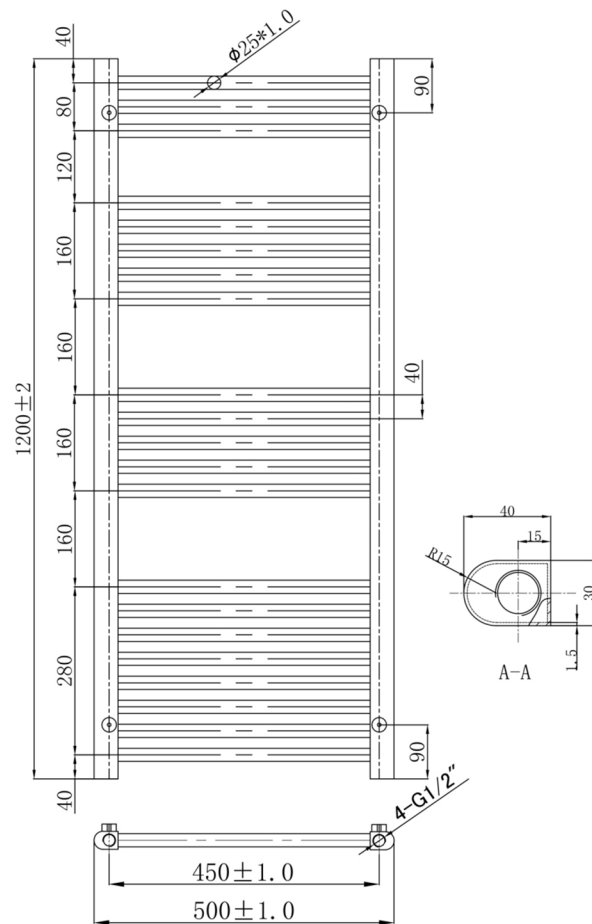

# Technical Data Sheet

Product range: VOS

Product code: VOS806MB

Finishes Available: Matt Black

Size	Bars	BTU	Pipe Centre	Projection	Recommended Element	Finish
800 x600	13	1304	550	75	200W	Steel Powder Coated

# Technical Data Sheet

Product range: VOS

Product code: VOS1204MB

Finishes Available: Matt Black

Size	Bars	BTU	Pipe Centre	Projection	Recommended Element	Finish
1200x 400	21	1364	350	76	400 W	Steel Powder Coated

# Technical Data Sheet

Product range: VOS

Product code: VOS1200MB

Finishes Available: Matt Black

Size	Bars	BTU	Pipe Centre	Projection	Recommended Element	Finish
1200 x 500	21	1786	450	75	400W	Steel Powder Coated

# Technical Data Sheet

Product range: VOS

Product code: VOS1206MB

Finishes Available: Matt Black

Size	Bars	BTU	Pipe Centre	Projection	Recommended Element	Finish
1200 x 600	21	2067	550	75	400 W	Steel Powder Coated