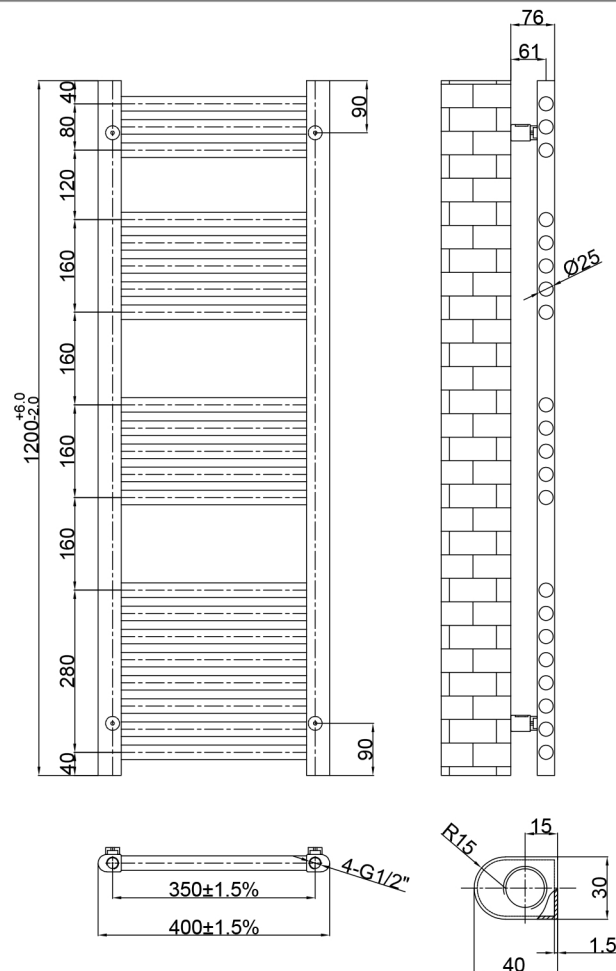

# Technical Data Sheet

Product range: VOS

Product code: VOS800MB

Finishes Available: Matt Black

Size	Bars	BTU	Pipe Centre	Projection	Recommended Element	Finish
800 x 500	13	1130	450	75	200W	Steel Powder Coated

# Technical Data Sheet

Product range: VOS

Product code: VOS806MB

Finishes Available: Matt Black

Size	Bars	BTU	Pipe Centre	Projection	Recommended Element	Finish
800 x600	13	1304	550	75	200W	Steel Powder Coated

# Technical Data Sheet

Product range: VOS

Product code: VOS1204MB

Finishes Available: Matt Black

Size	Bars	BTU	Pipe Centre	Projection	Recommended Element	Finish
1200x 400	21	1364	350	76	400 W	Steel Powder Coated

# Technical Data Sheet

Product range: VOS

Product code: VOS1200MB

Finishes Available: Matt Black

Size	Bars	BTU	Pipe Centre	Projection	Recommended Element	Finish
1200 x 500	21	1786	450	75	400W	Steel Powder Coated