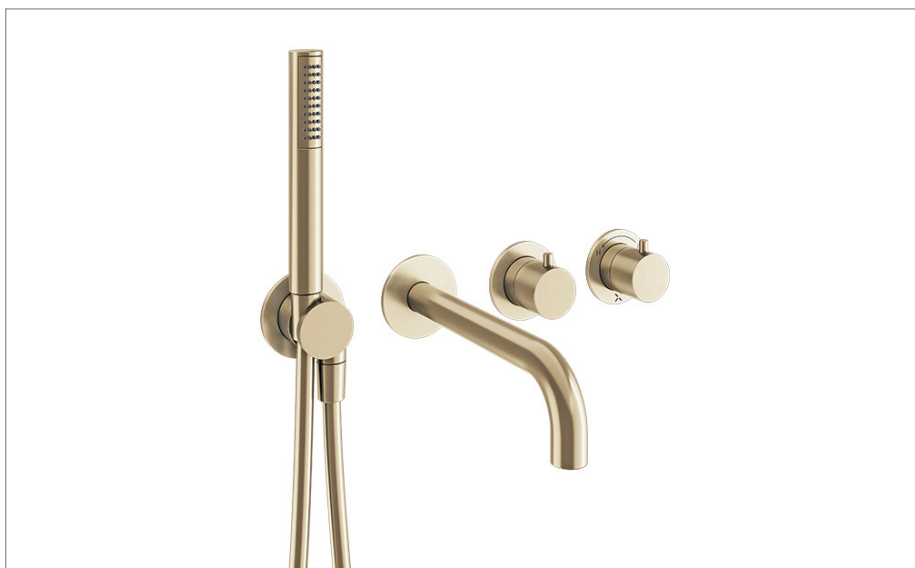

# PRODUCT DATA SHEET

**PRODUCT CODE**  
PROMOD440TRIMF

**RANGE**  
Module

**DESCRIPTION**  
Module 2 Control Trimset Brushed Brass With Bath Spout And Handshower

COLOUR Brushed Brass

MATERIAL Brass

FINISH PVD

INSTALLATION TYPE Wall Mounted

WEIGHT 2.4kg

WARRANTY 15 Years

MIN. PRESSURE 1 Bar

MAX. PRESSURE 5 Bar

## MOD440R - 2 OUTLET

## TECHNICAL DIMENSIONS

Dimensions in mm unless otherwise specified.

Tolerances (per material type) apply.

V10622

**SPARES DIAGRAM**

NUMBER	PART CODE	DESCRIPTION
1	E005058.282HESC	Mod Handle, Collar and Plate for Diverter Brushed Brass
2	E005056.282HESC	Mod Handle, Collar and Plate for Thermostat Brushed Brass
3	E098007.282HESC	Module Bath Spout Brushed Brass
4	E082019.14100SC	Module Handshower Brushed Brass
5	C084021.000D2HE	Module Shower Hose Brushed Brass