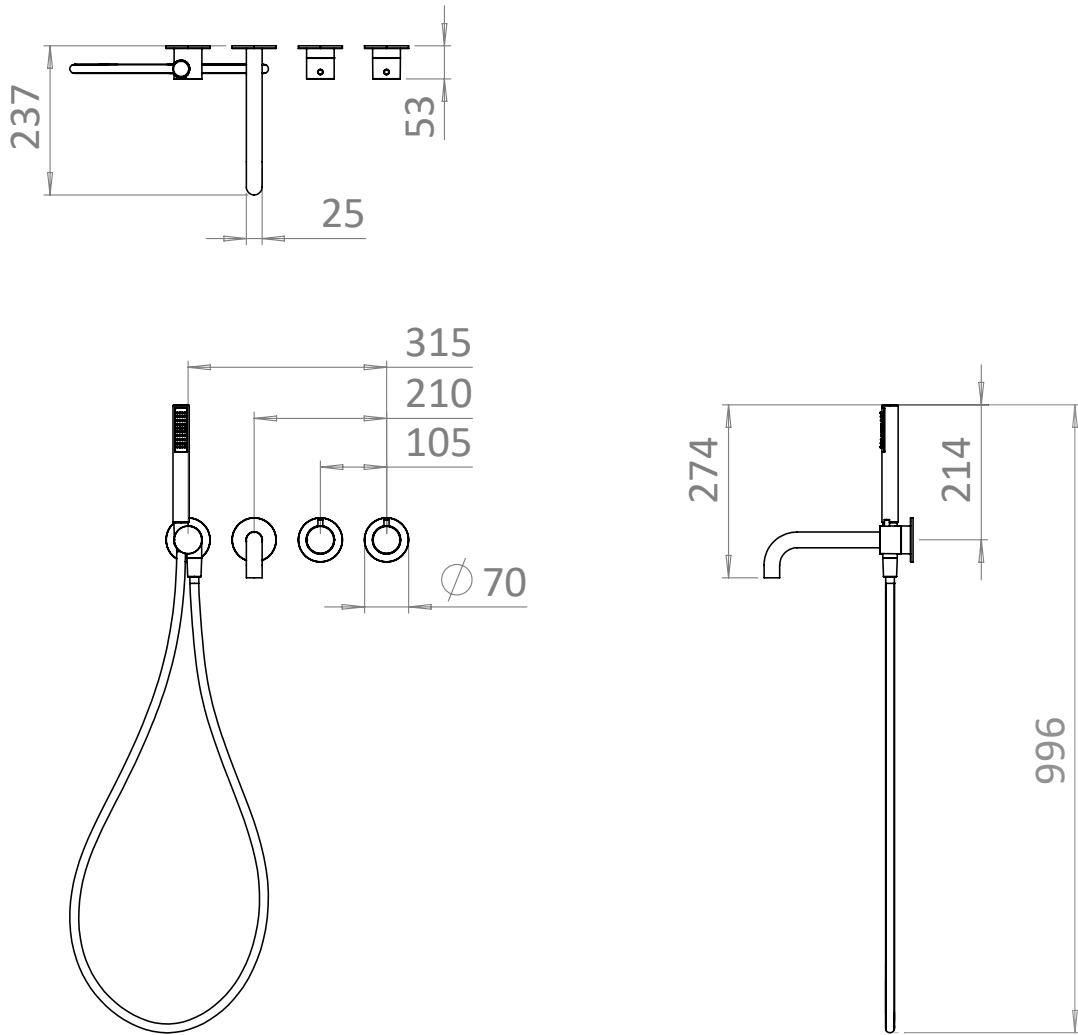

# PRODUCT DATA SHEET

**PRODUCT CODE**  
PROMOD440TRIMF

**RANGE**  
Module

**DESCRIPTION**  
Module 2 Control Trimset Brushed Brass With Bath Spout And Handshower

COLOUR Brushed Brass

MATERIAL Brass

FINISH PVD

## MOD440R - 2 OUTLET

### FLOWRATE

PRESSURE (BAR)	EXIT 1 TOP OR BOTTOM	EXIT 2 BATH SPOUT	EXIT 3 HAND SHOWER	
MID	0.5	8.5	8	4.1
	1	12.4	11.7	6
	2	18	17	8.5
HIGH	3	22	21	10.6
	4	25.6	24	12.3
	5	28.5	26.7	13.8

## TECHNICAL DIMENSIONS

Dimensions in mm unless otherwise specified.

Tolerances (per material type) apply.

V10622

**SPARES DIAGRAM**

NUMBER	PART CODE	DESCRIPTION
1	E005058.282HESC	Mod Handle, Collar and Plate for Diverter Brushed Brass
2	E005056.282HESC	Mod Handle, Collar and Plate for Thermostat Brushed Brass
3	E098007.282HESC	Module Bath Spout Brushed Brass
4	E082019.14100SC	Module Handshower Brushed Brass
5	C084021.000D2HE	Module Shower Hose Brushed Brass