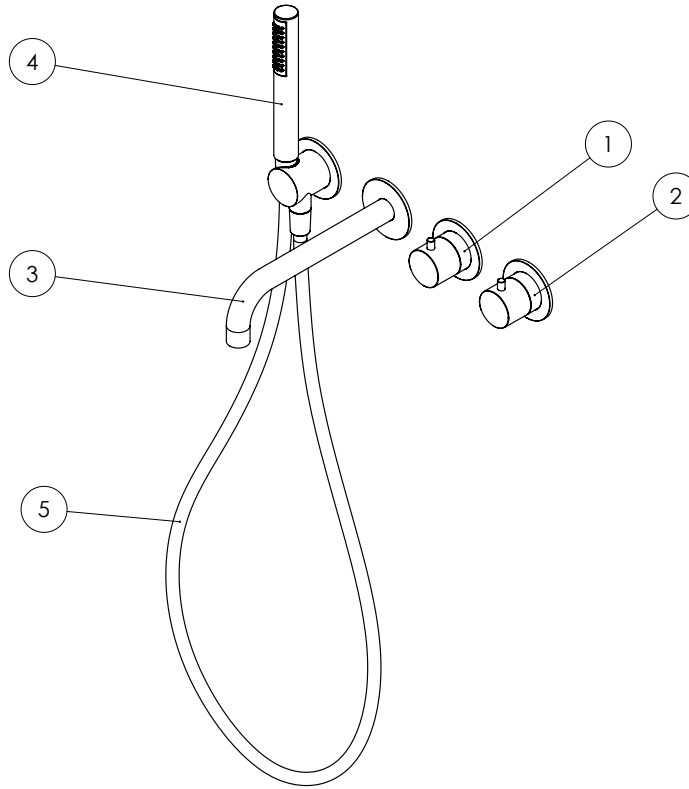

# PRODUCT DATA SHEET

**PRODUCT CODE**  
PROMOD440TRIMF

**RANGE**  
Module

**DESCRIPTION**  
Module 2 Control Trimset Brushed Brass With Bath Spout And Handshower

COLOUR Brushed Brass

MATERIAL Brass

FINISH PVD

### FLOWRATE

PRESSURE (BAR)	EXIT 1 TOP OR BOTTOM	EXIT 2 BATH SPOUT	EXIT 3 HAND SHOWER	
MID	0.5	8.5	8	4.1
	1	12.4	11.7	6
	2	18	17	8.5
HIGH	3	22	21	10.6
	4	25.6	24	12.3
	5	28.5	26.7	13.8

## TECHNICAL DIMENSIONS

Dimensions in mm unless otherwise specified.

Tolerances (per material type) apply.

V10622

**SPARES DIAGRAM**

NUMBER	PART CODE	DESCRIPTION
1	E005058.282HESC	Mod Handle, Collar and Plate for Diverter Brushed Brass
2	E005056.282HESC	Mod Handle, Collar and Plate for Thermostat Brushed Brass
3	E098007.282HESC	Module Bath Spout Brushed Brass
4	E082019.14100SC	Module Handshower Brushed Brass
5	C084021.000D2HE	Module Shower Hose Brushed Brass

Only the parts labelled are available as spares.

V10622