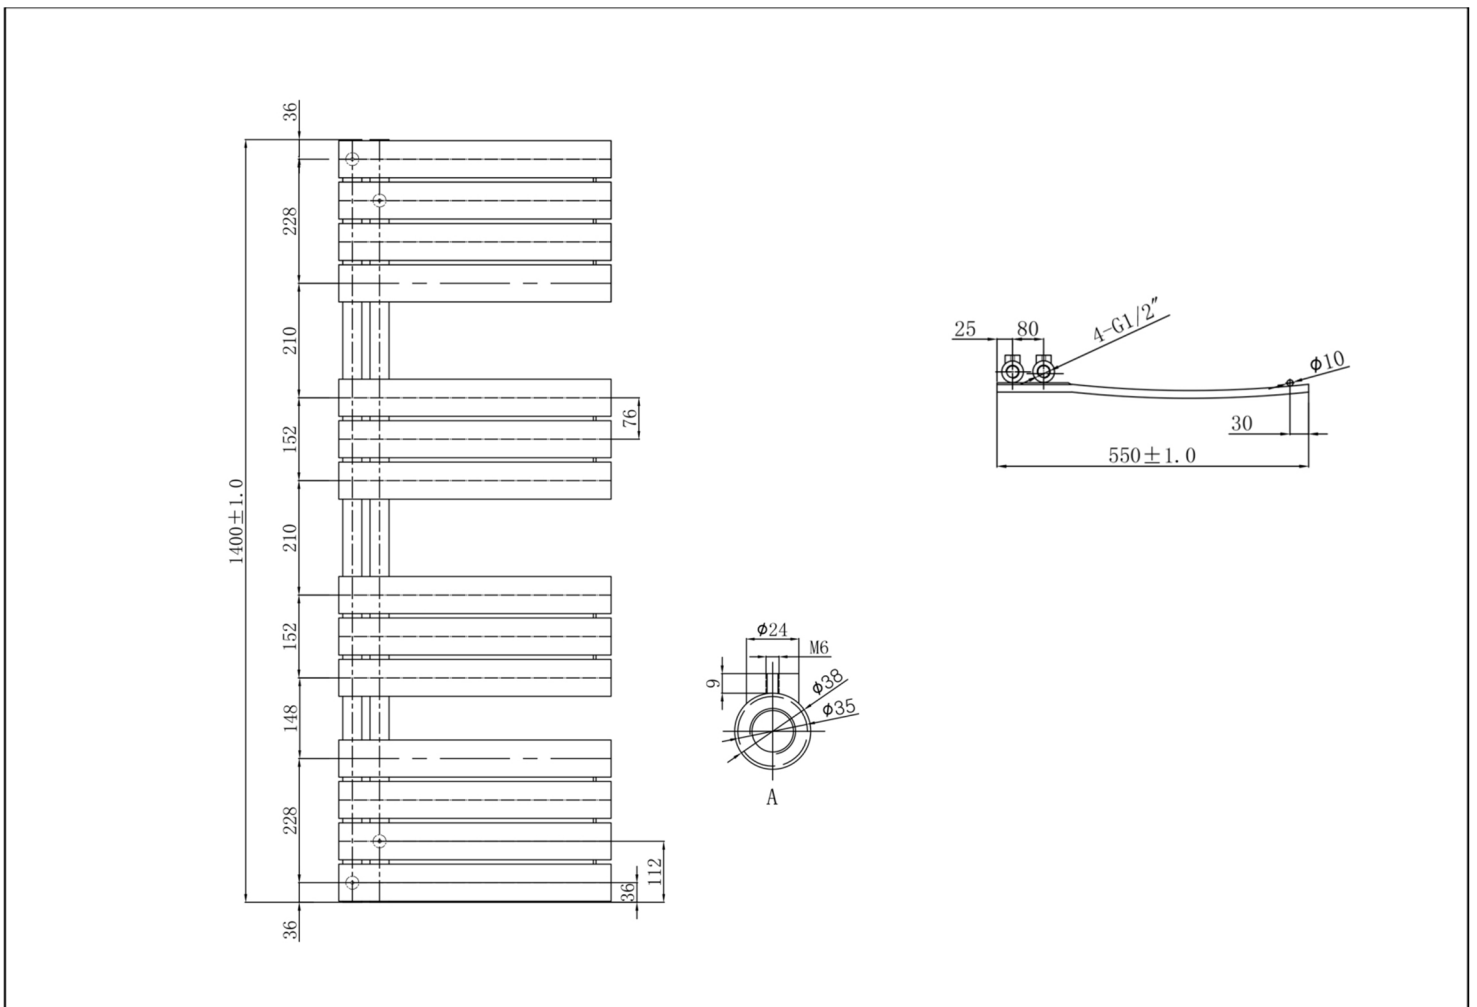

Technical Data Sheet

Product range: CLEO

Product code: CLE1400C

Finishes Available: Chrome

Size	Bars	BTU	Pipe Centre	Projection	Recommended Element	Finish
1400 x 550	14	1485	80	100	600W	Steel Chrome