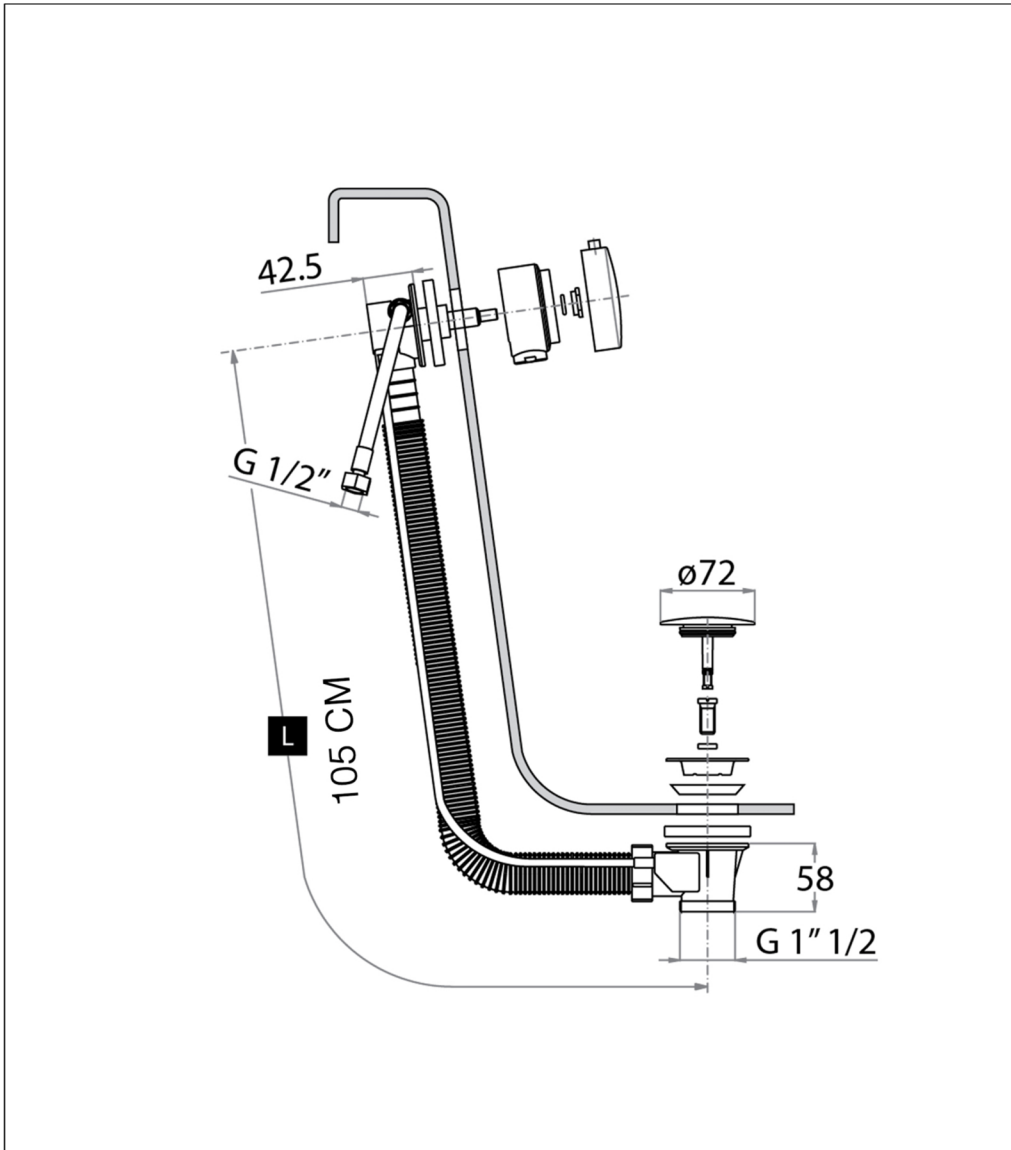

Technical Data Sheet

Product range: Bath Waste

Product code: 809A6

Finishes Available: Chrome

Min Pressure:
MP 0.5

Approvals:
N/A

Connections:
G 1/2"

Warranty:
15 Years (5 on cartridges)