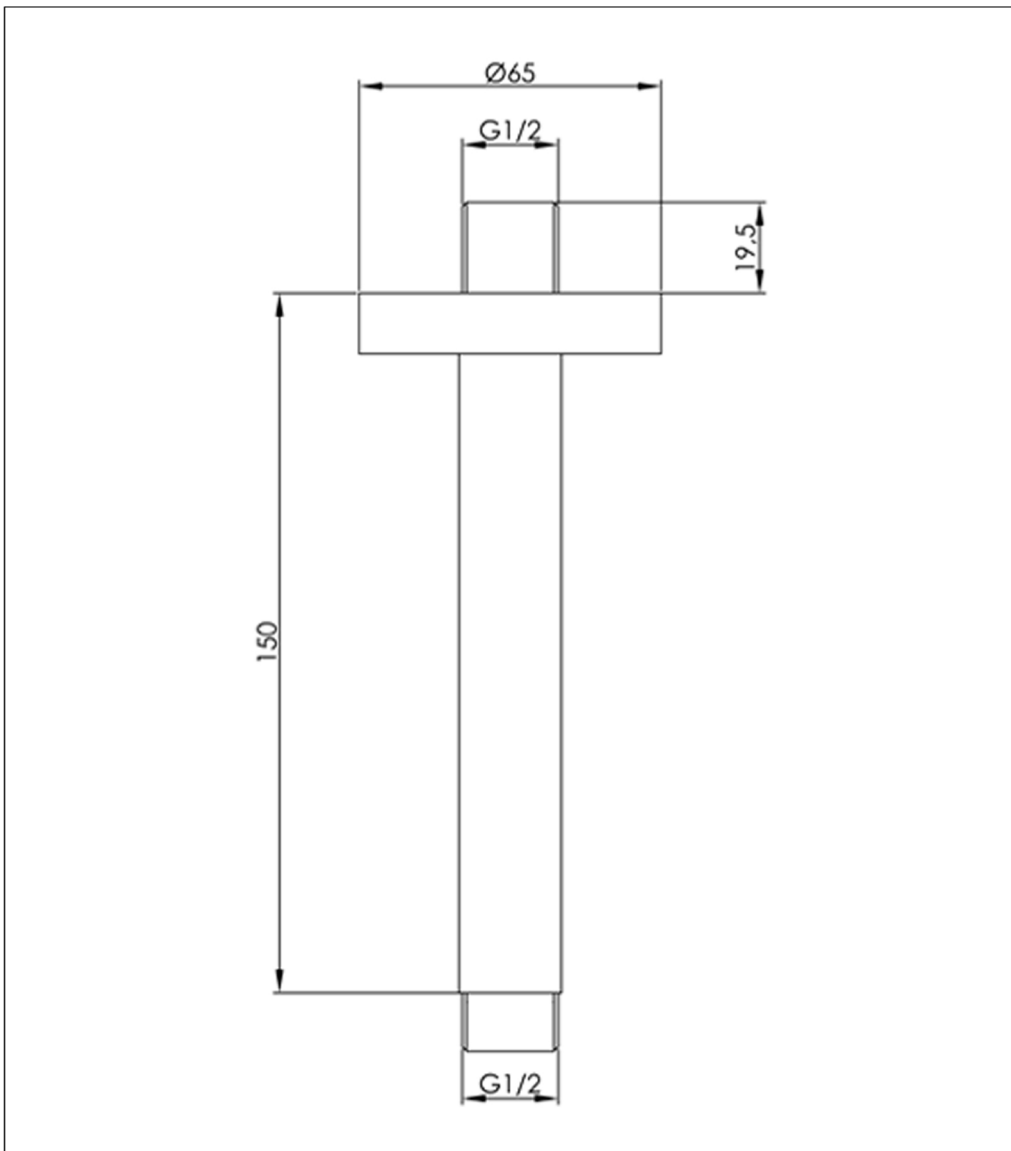

Technical Data Sheet

Product range: VOS

Product code: 28218MB, 23218BBR, 27218BBL, 21218BRZ

Finishes Available: Matt Black, Brushed Brass, Brushed Black, Bronze

Min Pressure:

MP 0.5

Approvals:

N/A

Connections:

G 1/2"

Warranty:

15 Years (5 on cartridges)

Flow Rate

0.2Bar: 7L/min

0.5Bar: 8.1L/min

1Bar: 10.1L/min