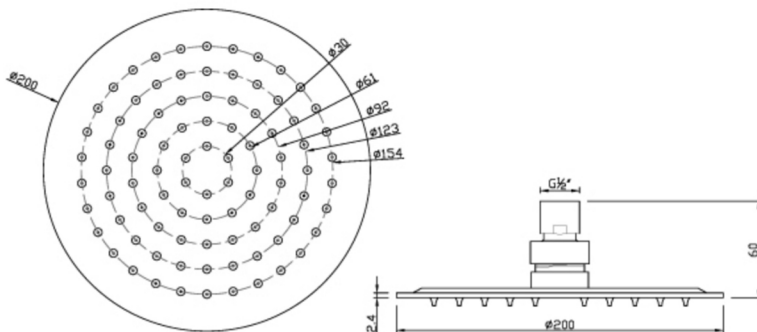

Technical Data Sheet

Product range: OVERHEAD SHOWER

Product code: GLR200

Finishes Available: Chrome

Min Pressure:

MP 0.5

Approvals:

WRAS

Connections:

G 1/2"

Warranty:

15 Years

Flow Rate

0.5Bar: 5.6L/min

1Bar: 9.4L/min

2Bar: 17.3L/min

3Bar: 22.4L/min

4Bar: 27.5L/min