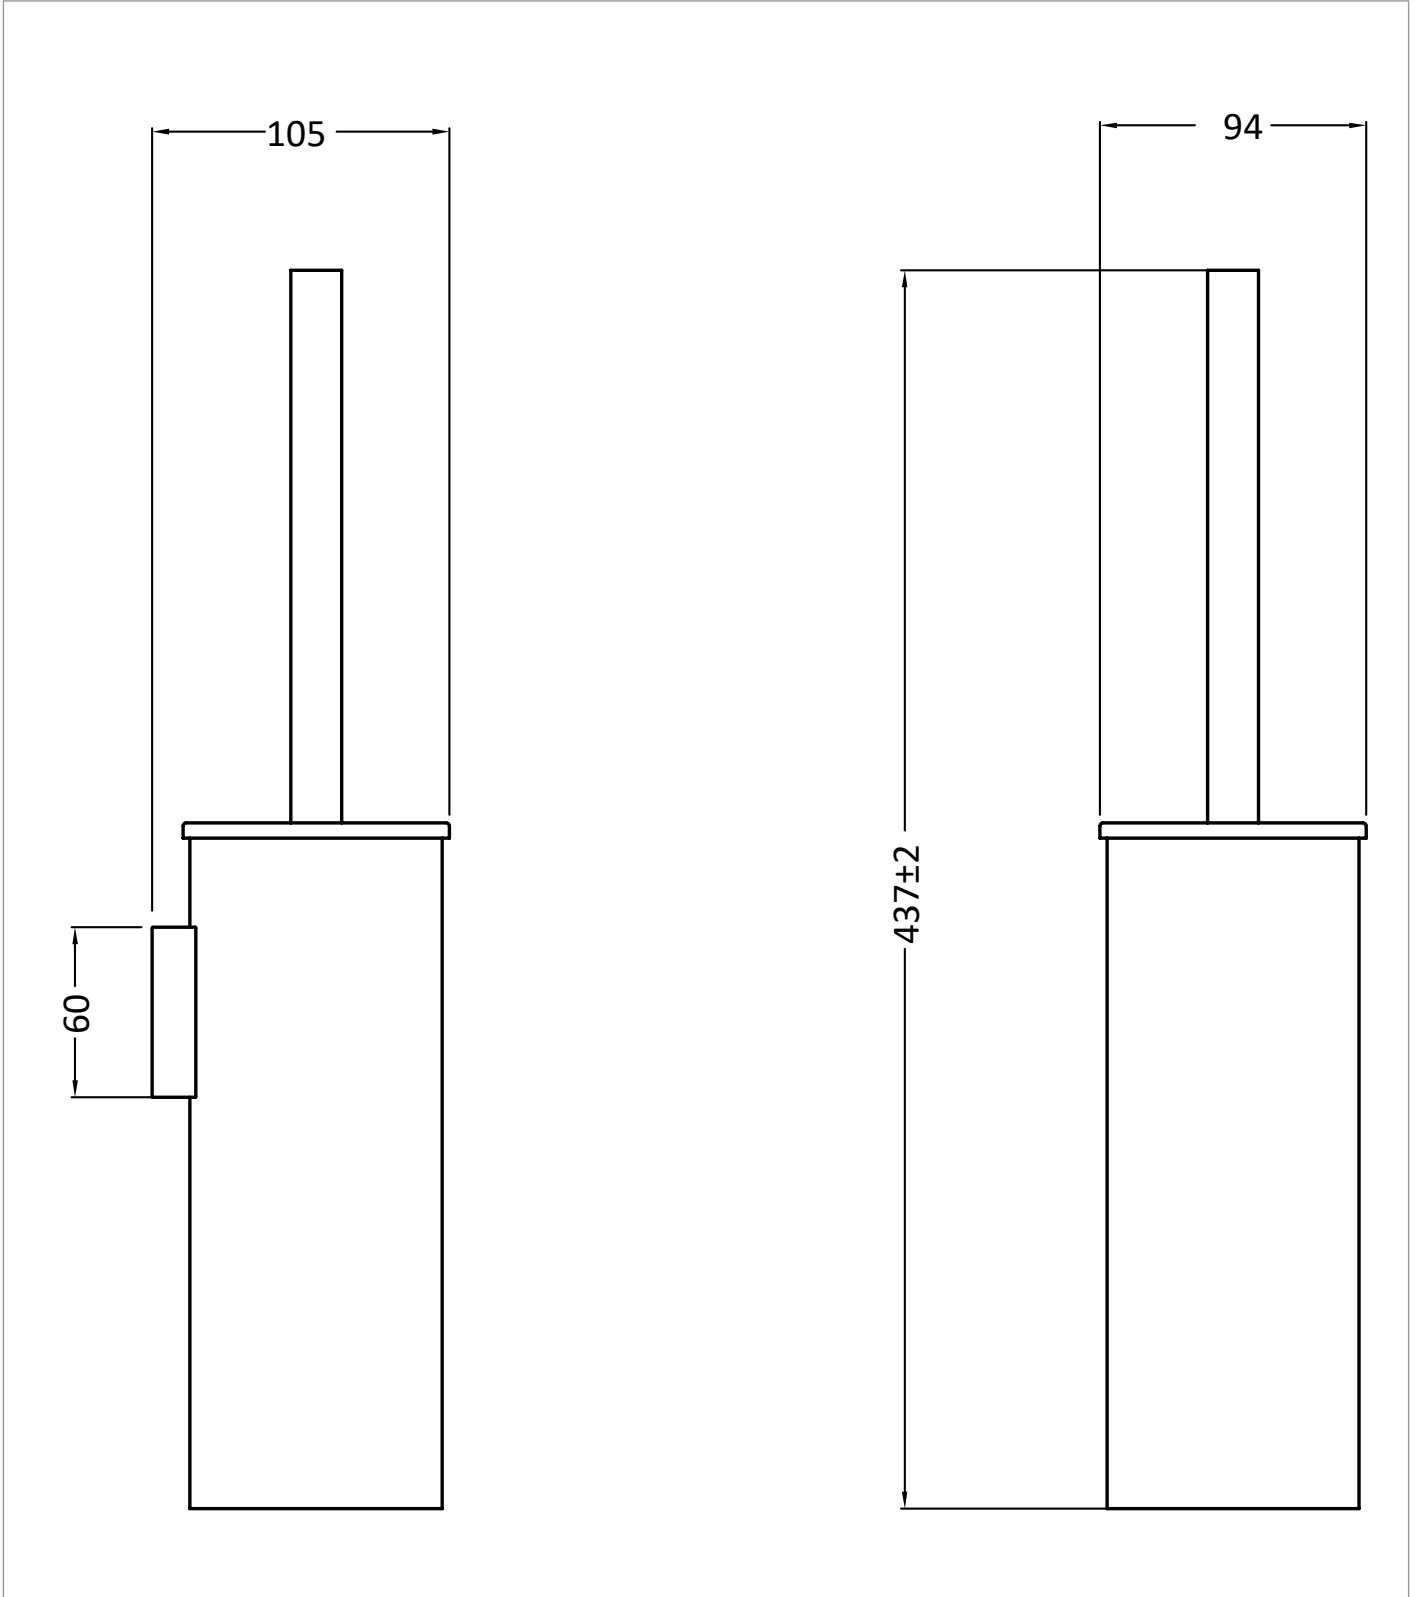

PRODUCT DATA SHEET

PRODUCT CODE

PRO025M+

RANGE

MPRO

DESCRIPTION

MPRO Wall Mounted Toilet Brush Set
Matt Black

WEBSITE LINK [Click Here](#)

CATEGORY	Accessories
WARRANTY DETAILS	15 Years
COLOUR	Matt Black
FINISH APPLICATION	Electroplated
PRIMARY MATERIAL	Brass
INSTALL TYPE	Wall Mounted
PRODUCT WIDTH MM	93
PRODUCT HEIGHT MM	411
PRODUCT DEPTH MM	105
PRODUCT NET WEIGHT KG	1.02

TECHNICAL DIMENSIONS

Dimensions in mm unless otherwise specified.

Tolerances (per material type) apply.

SPARES LIST

Only the parts labelled are available as spares.

NO SPARES AVAILABLE