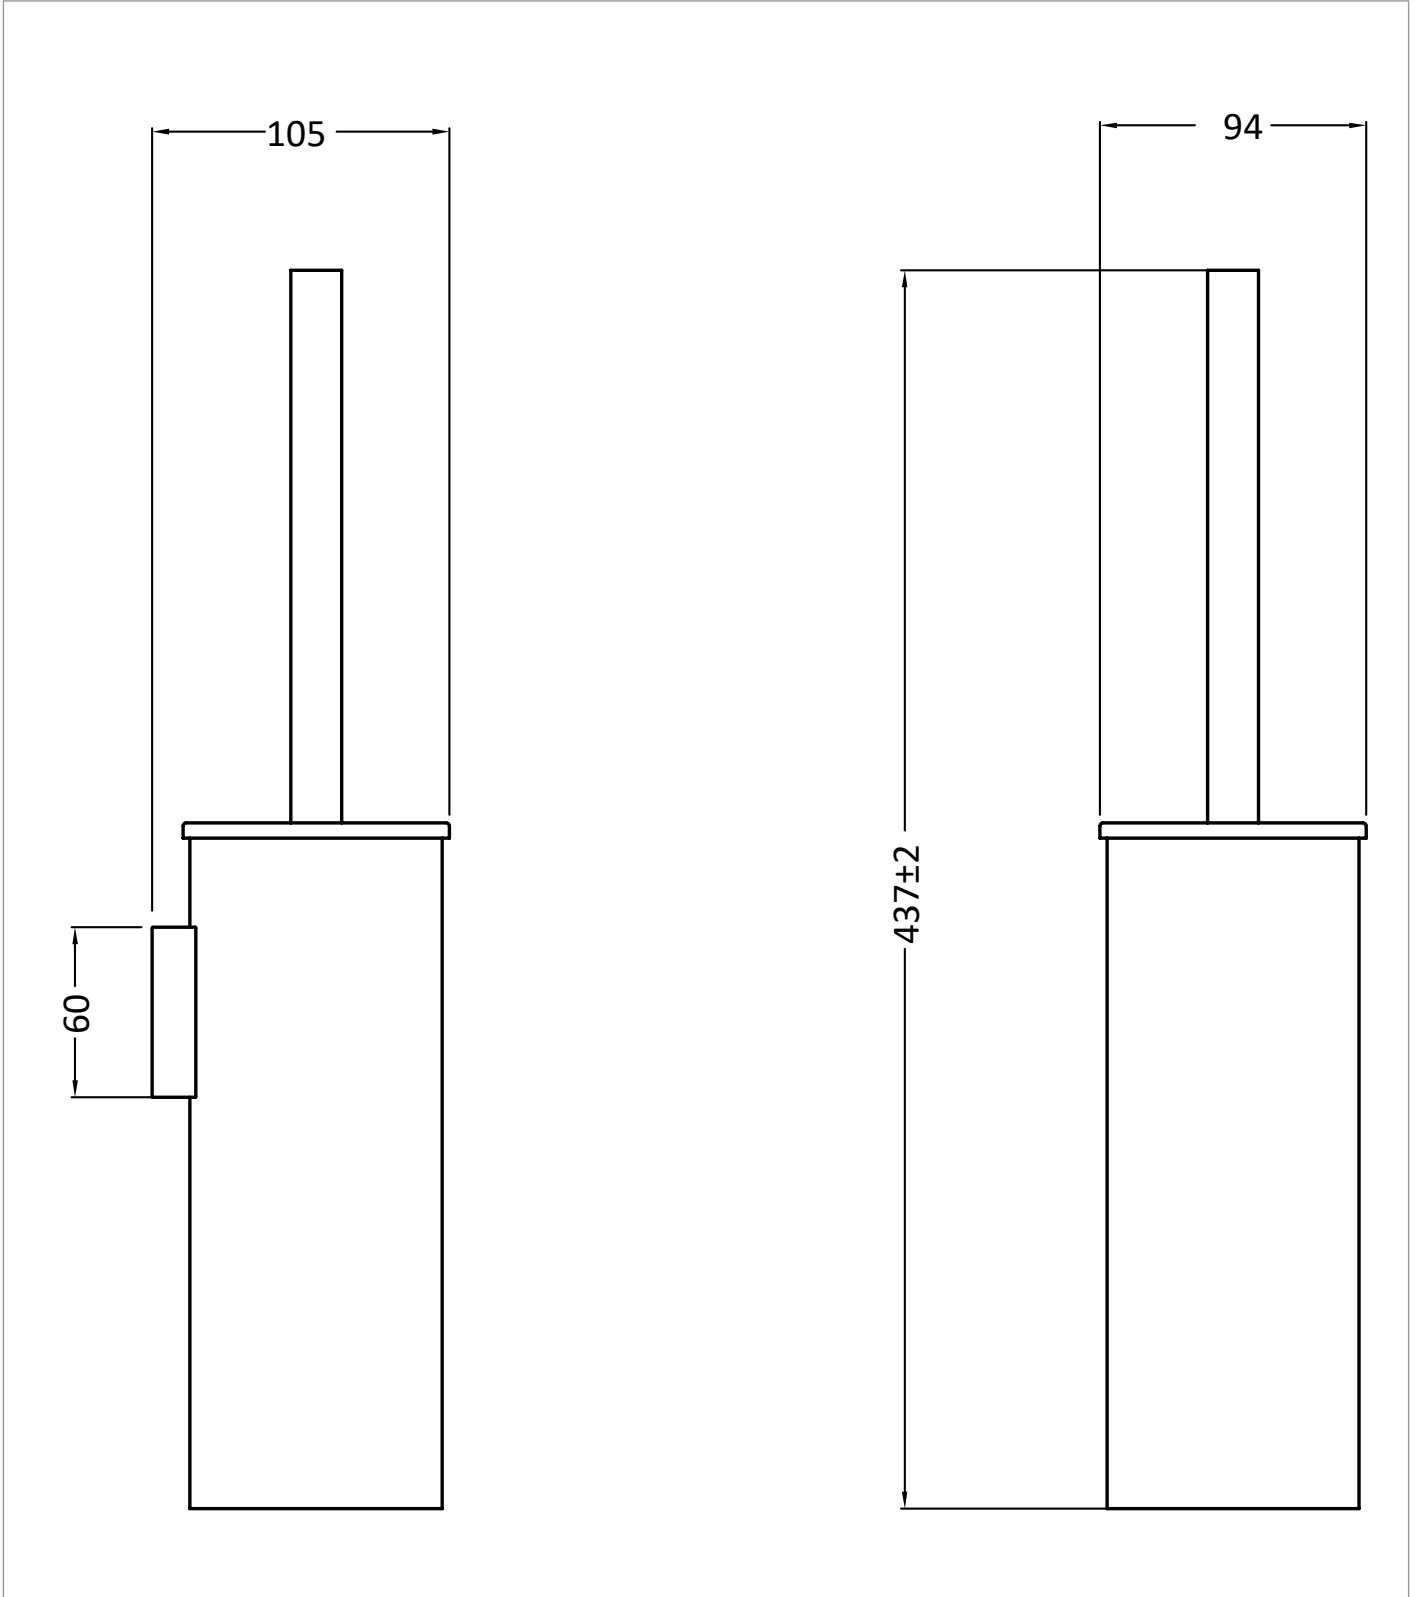

PRODUCT DATA SHEET

PRODUCT CODE

PRO025V+

RANGE

MPRO

DESCRIPTION

MPRO Toilet Brush Set Stainless Steel Effect

WEBSITE LINK [Click Here](#)

CATEGORY	Accessories
WARRANTY DETAILS	15 Years
COLOUR	Stainless Steel Effect
FINISH APPLICATION	PVD
PRIMARY MATERIAL	Brass
INSTALL TYPE	Wall Mounted
PRODUCT WIDTH MM	93
PRODUCT HEIGHT MM	411
PRODUCT DEPTH MM	105
PRODUCT NET WEIGHT KG	1.02

TECHNICAL DIMENSIONS

Dimensions in mm unless otherwise specified.

Tolerances (per material type) apply.

SPARES LIST

Only the parts labelled are available as spares.

NO SPARES AVAILABLE