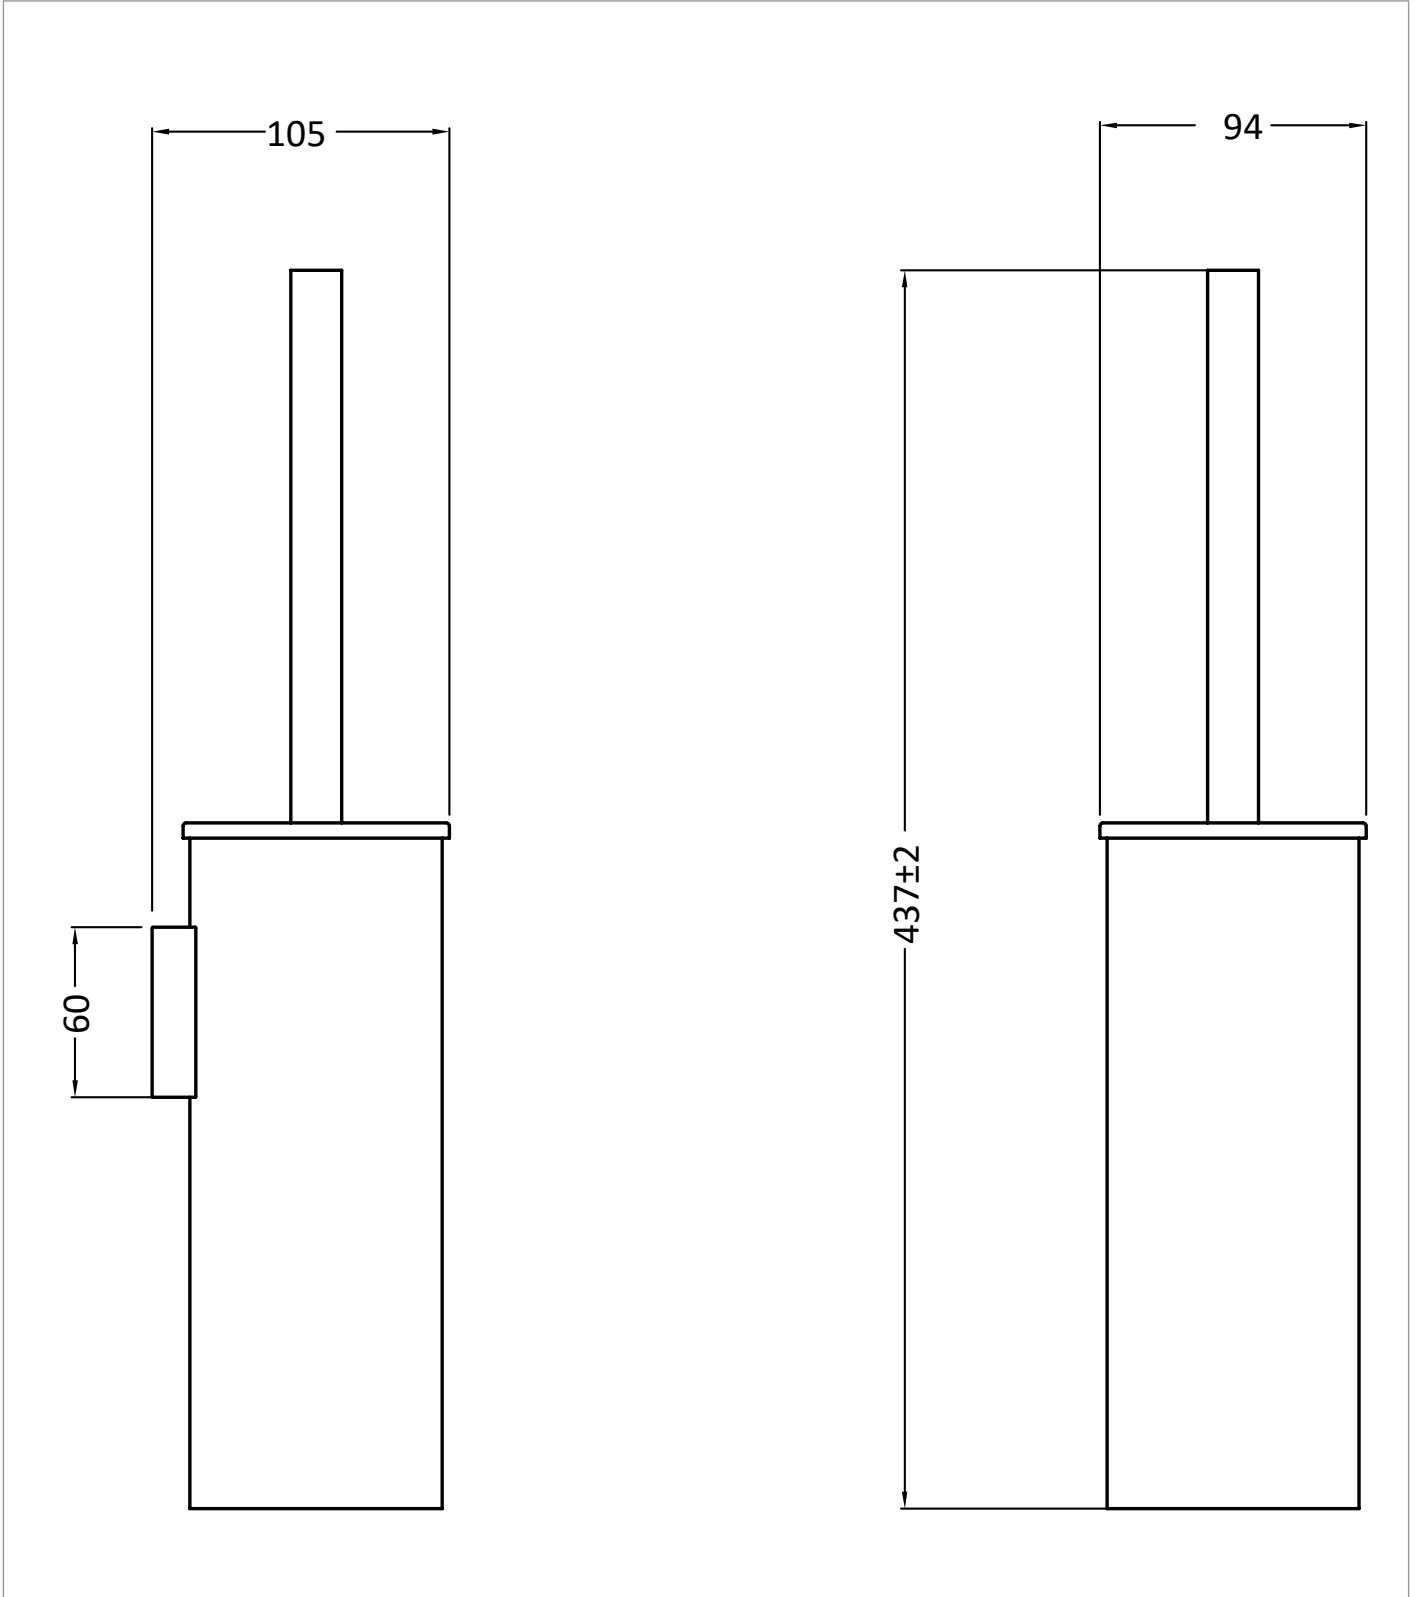

PRODUCT DATA SHEET

PRODUCT CODE

PRO025F+

RANGE

MPRO

DESCRIPTION

MPRO Wall Mounted Toilet Brush Set
Brushed Brass

WEBSITE LINK [Click Here](#)

CATEGORY	Accessories
WARRANTY DETAILS	15 Years
COLOUR	Brushed Brass
FINISH APPLICATION	PVD
PRIMARY MATERIAL	Brass
INSTALL TYPE	Wall Mounted
PRODUCT WIDTH MM	93
PRODUCT HEIGHT MM	411
PRODUCT DEPTH MM	105
PRODUCT NET WEIGHT KG	1.02

TECHNICAL DIMENSIONS

Dimensions in mm unless otherwise specified.

Tolerances (per material type) apply.

SPARES LIST

Only the parts labelled are available as spares.

NO SPARES AVAILABLE