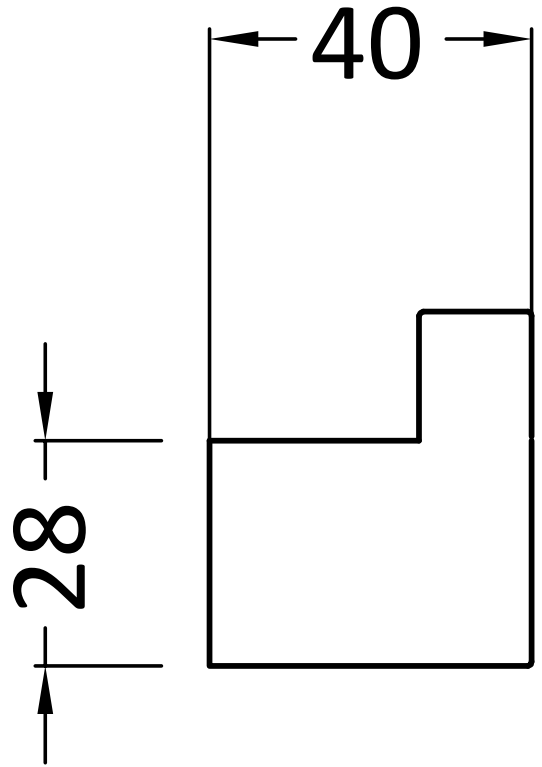

PRODUCT DATA SHEET

PRODUCT CODE

PRO021V+

RANGE

MPRO

DESCRIPTION

MPRO Single Robe Hook Stainless Steel Effect

WEBSITE LINK [Click Here](#)

CATEGORY	Accessories
WARRANTY DETAILS	15 Years
COLOUR	Stainless Steel Effect
FINISH APPLICATION	PVD
PRIMARY MATERIAL	Zinc
INSTALL TYPE	Wall Mounted
PRODUCT WIDTH MM	14
PRODUCT HEIGHT MM	44
PRODUCT DEPTH MM	40
PRODUCT NET WEIGHT KG	0.08

TECHNICAL DIMENSIONS

Dimensions in mm unless otherwise specified.

Tolerances (per material type) apply.

SPARES LIST

Only the parts labelled are available as spares.

NO SPARES AVAILABLE