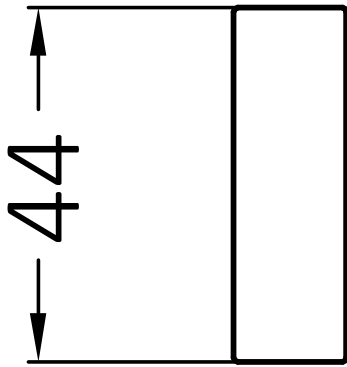

PRODUCT DATA SHEET

PRODUCT CODE

PRO021V+

RANGE

MPRO

DESCRIPTION

MPRO Single Robe Hook Stainless Steel Effect

WEBSITE LINK [Click Here](#)

CATEGORY	Accessories
WARRANTY DETAILS	15 Years
COLOUR	Stainless Steel Effect
FINISH APPLICATION	PVD
PRIMARY MATERIAL	Zinc
INSTALL TYPE	Wall Mounted
PRODUCT WIDTH MM	14
PRODUCT HEIGHT MM	44
PRODUCT DEPTH MM	40
PRODUCT NET WEIGHT KG	0.08

TECHNICAL DIMENSIONS

Dimensions in mm unless otherwise specified.

Tolerances (per material type) apply.

SPARES LIST

Only the parts labelled are available as spares.

NO SPARES AVAILABLE