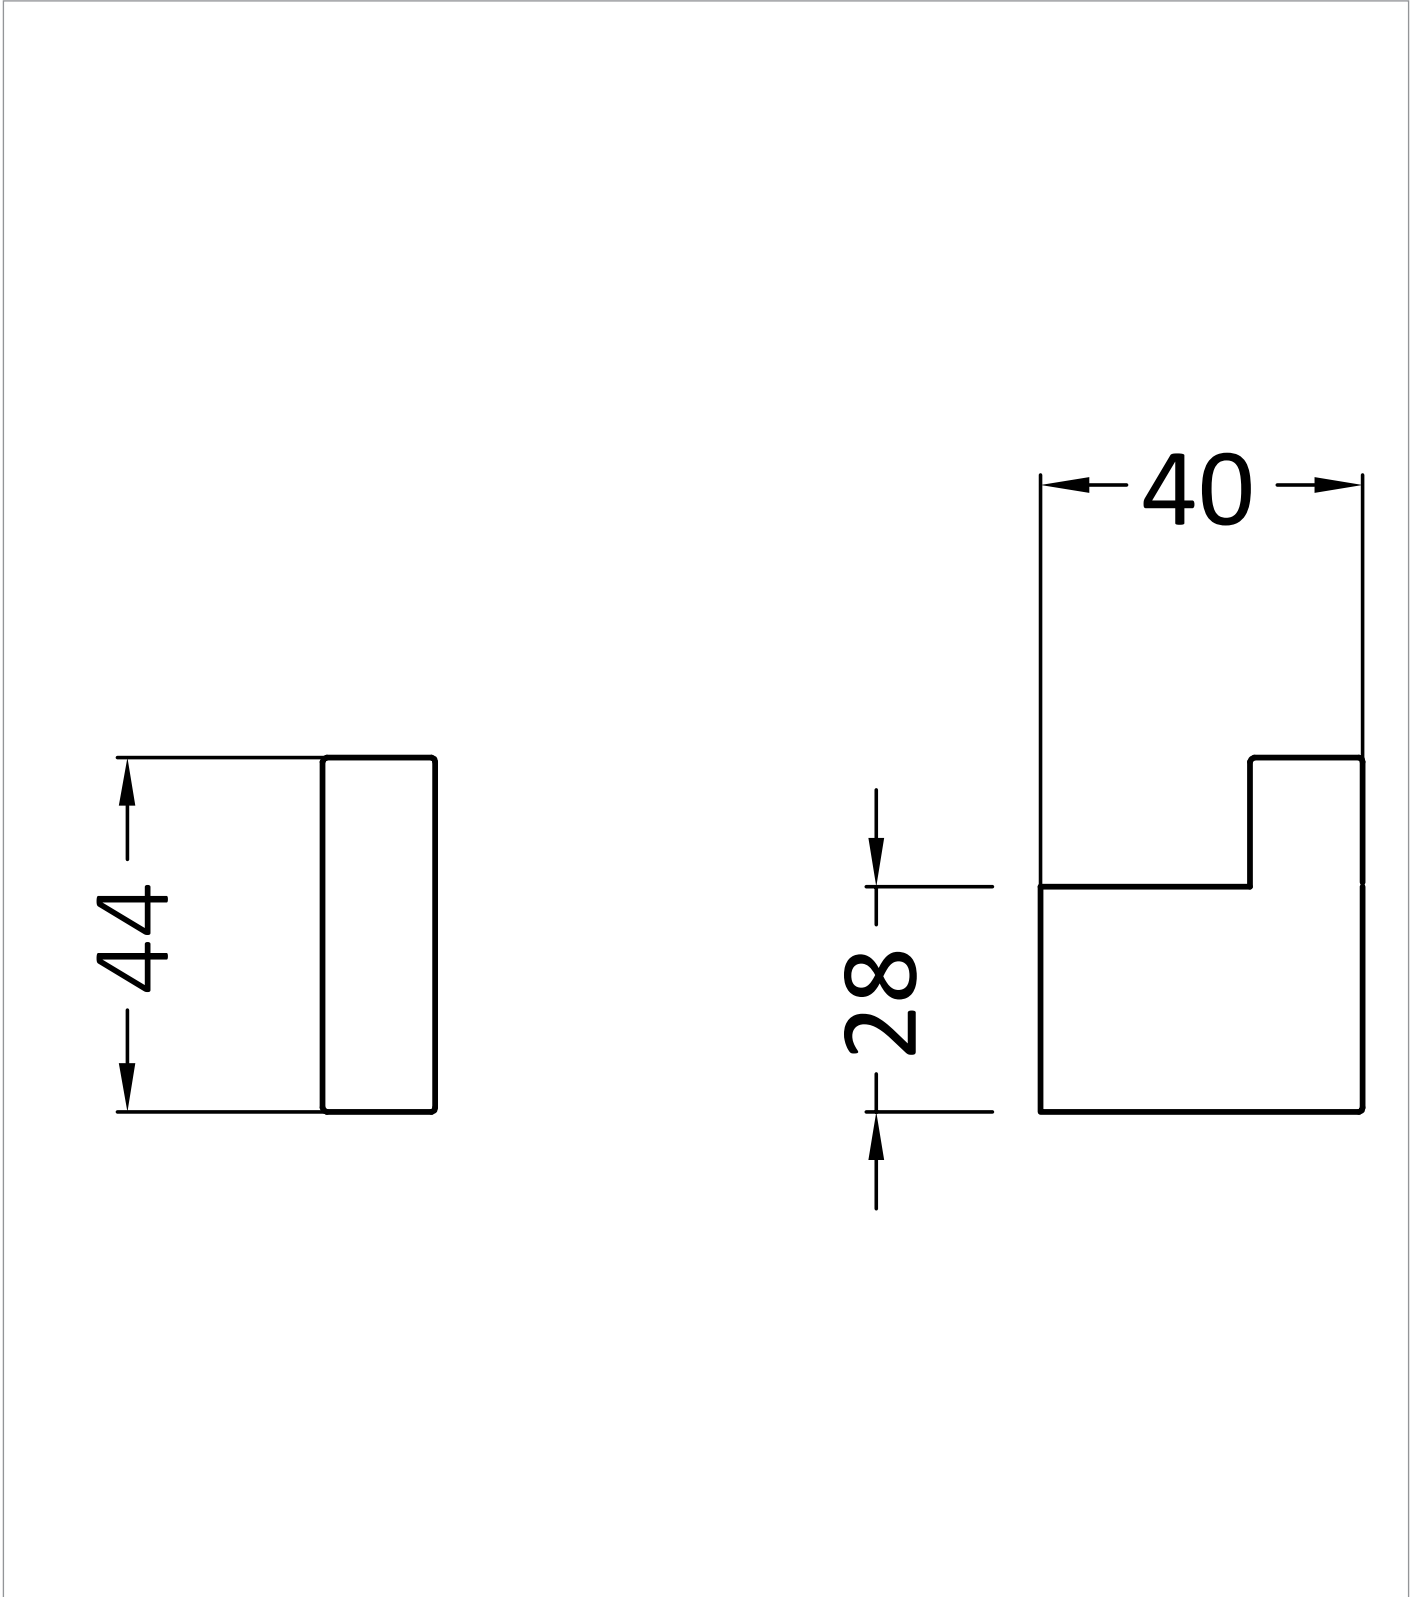

TECHNICAL DIMENSIONS

Dimensions in mm unless otherwise specified.

Tolerances (per material type) apply.