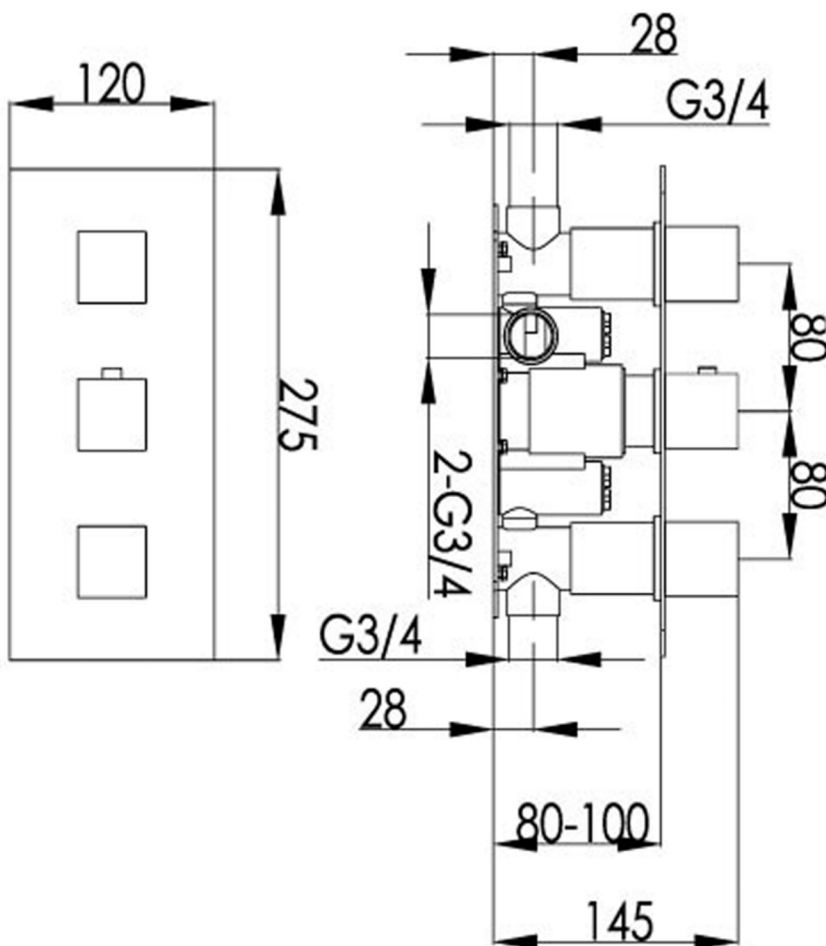

Technical Data Sheet

Product range: ATHENA

Product code: 86690

Finishes Available: Chrome

Min Pressure:

MP 0.5

Approvals:

WRAS

Connections:

G3/4"

Warranty:

15 Years (5 on cartridges)

Flow Rate

0.2Bar: 12L/min

0.5Bar: 17L/min

1Bar: 21L/min

2Bar: 28.5L/min

3Bar: 36L/min