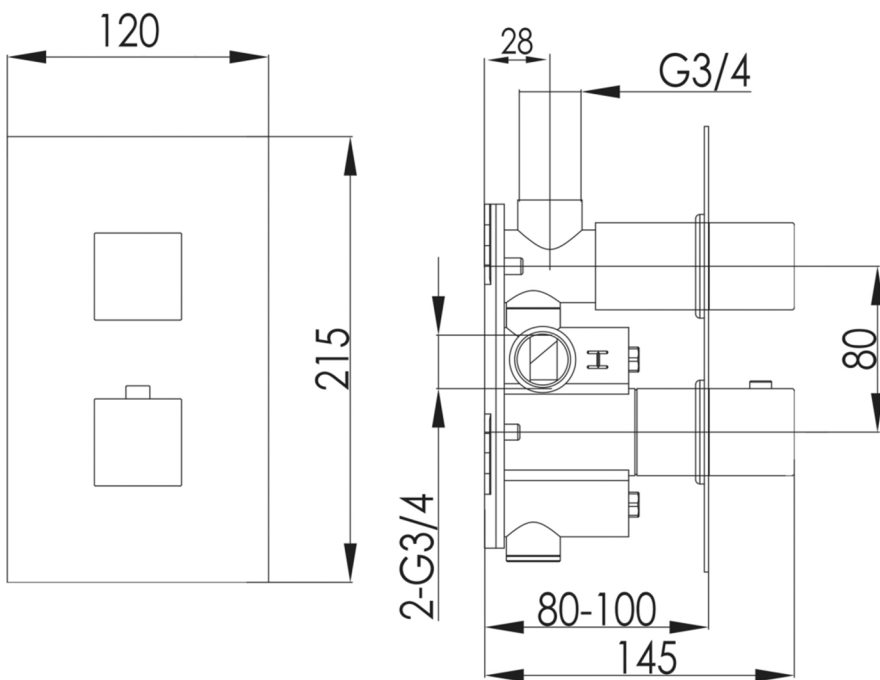

Technical Data Sheet

Product range: ATHENA

Product code: 86651

Finishes Available: Chrome

Min Pressure:

MP 0.5

Approvals:

WRAS

Connections:

G3/4"

Warranty:

15 Years (5 on cartridges)

Flow Rate

0.2Bar: 12L/min

0.5Bar: 17L/min

1Bar: 21L/min

2Bar: 28.5L/min

3Bar: 36L/min