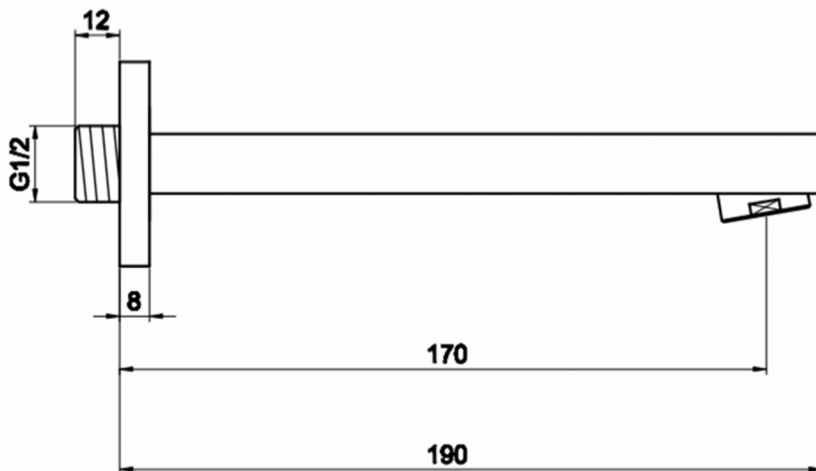

Technical Data Sheet

Product range: ATHENA

Product code: 86429

Finishes Available: Chrome

Min Pressure:

HP 1

Approvals:

N/A

Connections:

G 1/2"

Warranty:

15 Years (5 on cartridges)

Flow Rate

0.5Bar: 6.7L/min

1Bar: 8.8L/min

2Bar: 10.9L/min

3Bar: 13.3L/min