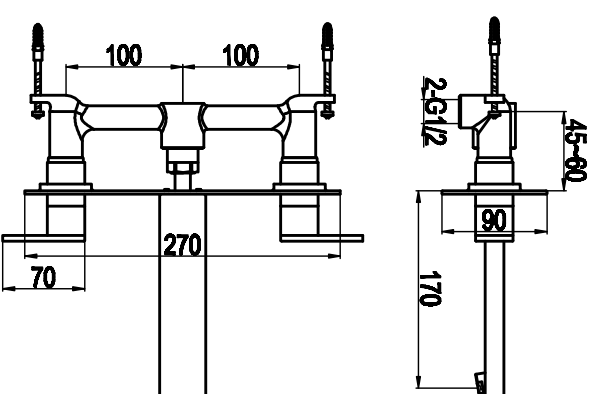

Two-handle wall basin mixer

Art NO:86433

Installation

Technique drawing

Explosion drawing