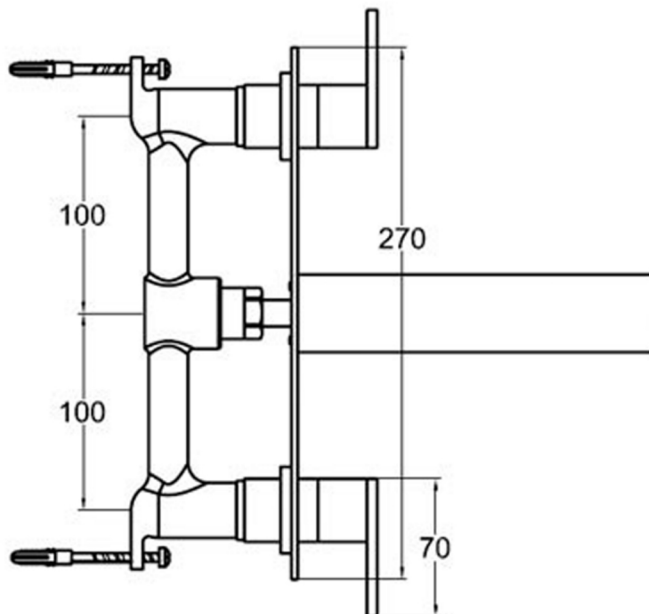

# Technical Data Sheet

Product range: ATHENA

Product code: 86433

Finishes Available: Chrome

**Min Pressure:**

HP 1

**Approvals:**

N/A

**Connections:**

G 1/2"

**Warranty:**

15 Years (5 on cartridges)

## Flow Rate