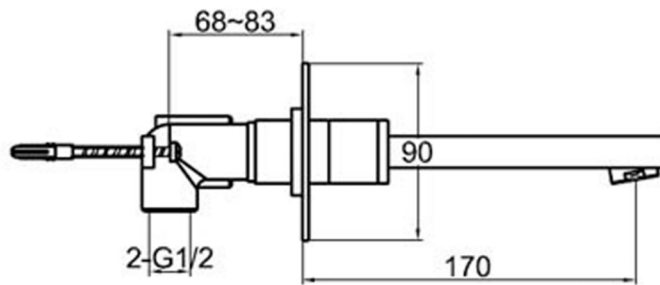

# Technical Data Sheet

Product range: ATHENA

Product code: 86433

Finishes Available: Chrome

**Min Pressure:**

HP 1

**Approvals:**

N/A

**Connections:**

G 1/2"

**Warranty:**

15 Years (5 on cartridges)