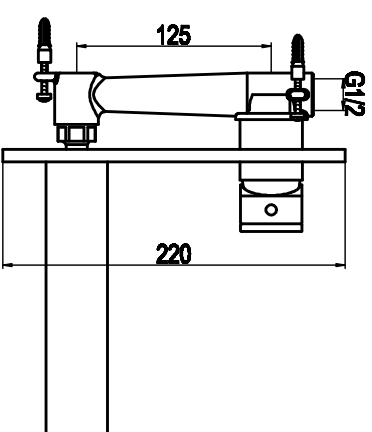

Single lever wall basin mixer

Art NO:86231

Installation

Technique drawing

Explosion drawing