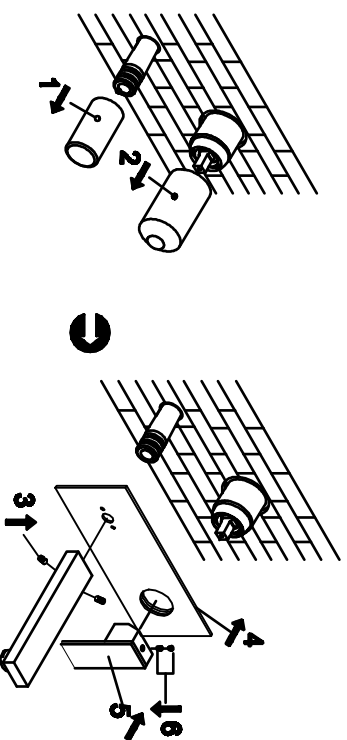

Single lever wall basin mixer

Art NO:86231

Installation

Technique drawing

Explosion drawing