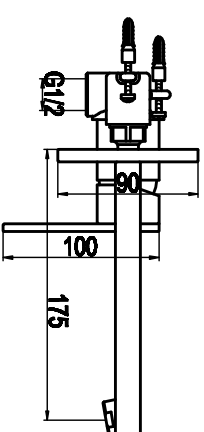

Single lever wall basin mixer

Art NO:86231

Installation

Technique drawing

Explosion drawing