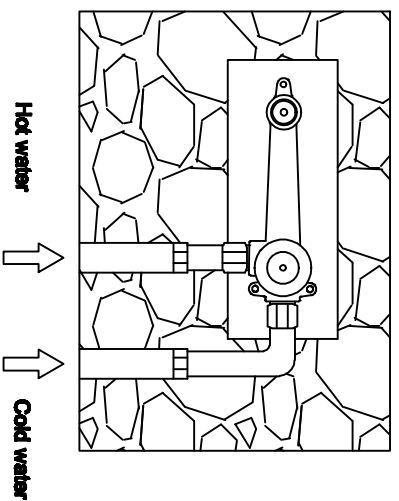

Single lever wall basin mixer

Art NO:86231

Installation

Technique drawing

Explosion drawing