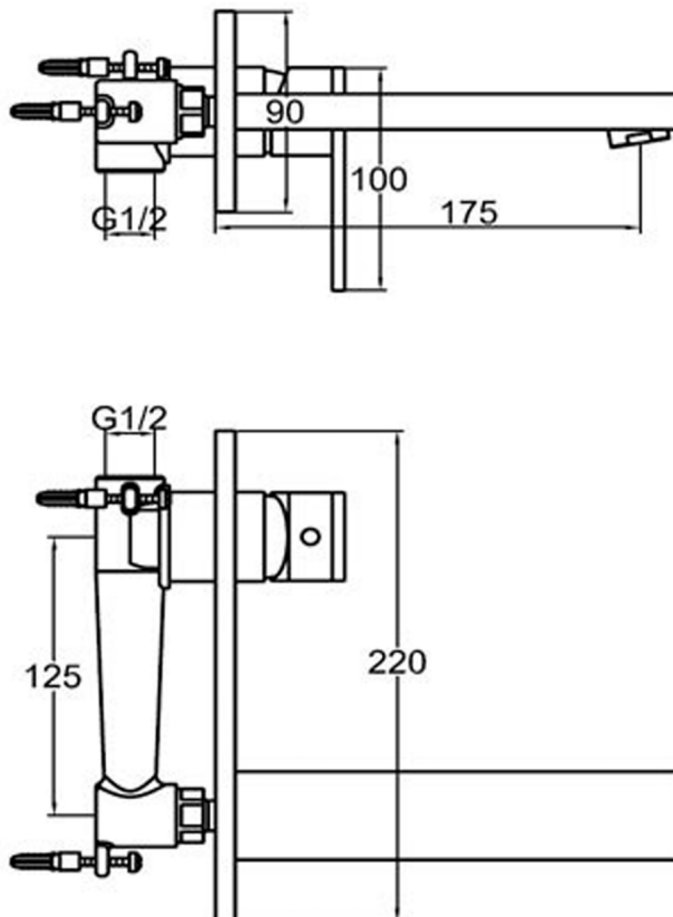

Technical Data Sheet

Product range: ATHENA

Product code: 86231

Finishes Available: Chrome

Min Pressure:

HP 1

Approvals:

WRAS

Connections:

G 1/2"

Warranty:

15 Years (5 on cartridges)

Flow Rate