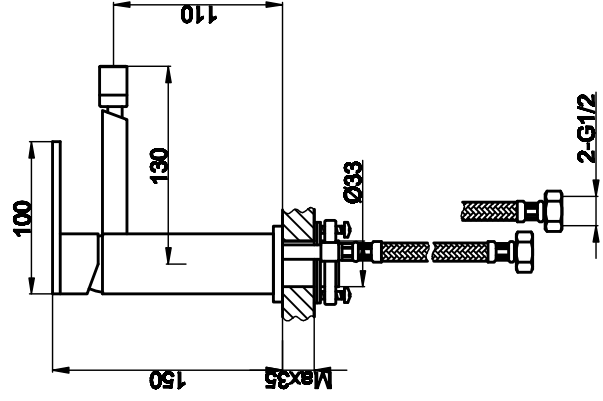

Single lever mono basin mixer

Art NO:86213

Installation

Technique drawing

Explosion drawing