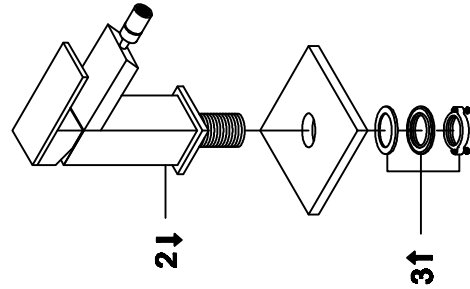

Single lever mono basin mixer

Art NO:86213

Installation

Technique drawing

Explosion drawing