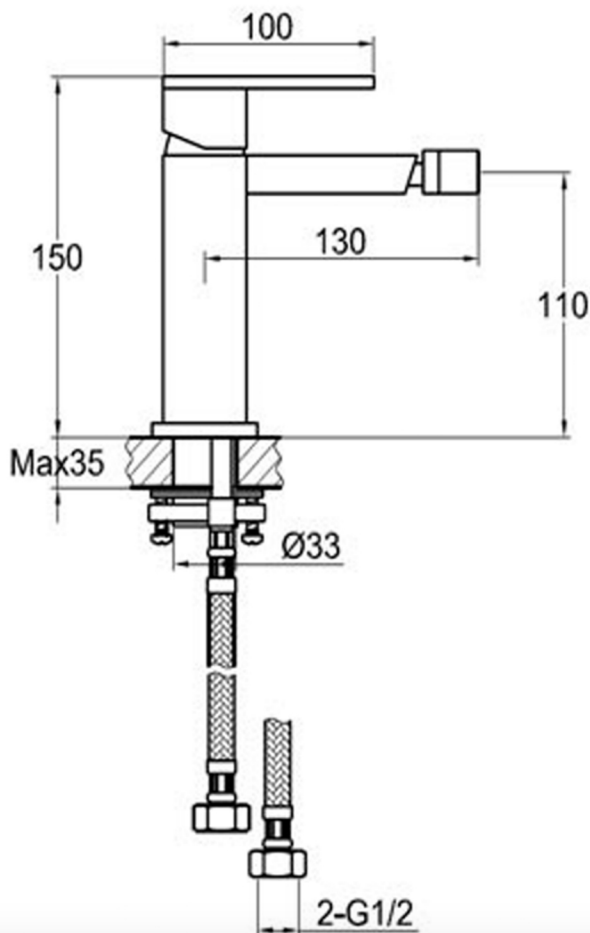

Technical Data Sheet

Product range: ATHENA

Product code: 86213

Finishes Available: Chrome

Min Pressure:

HP 1

Approvals:

N/A

Connections:

G 1/2"

Warranty:

15 Years (5 on cartridges)

Flow Rate