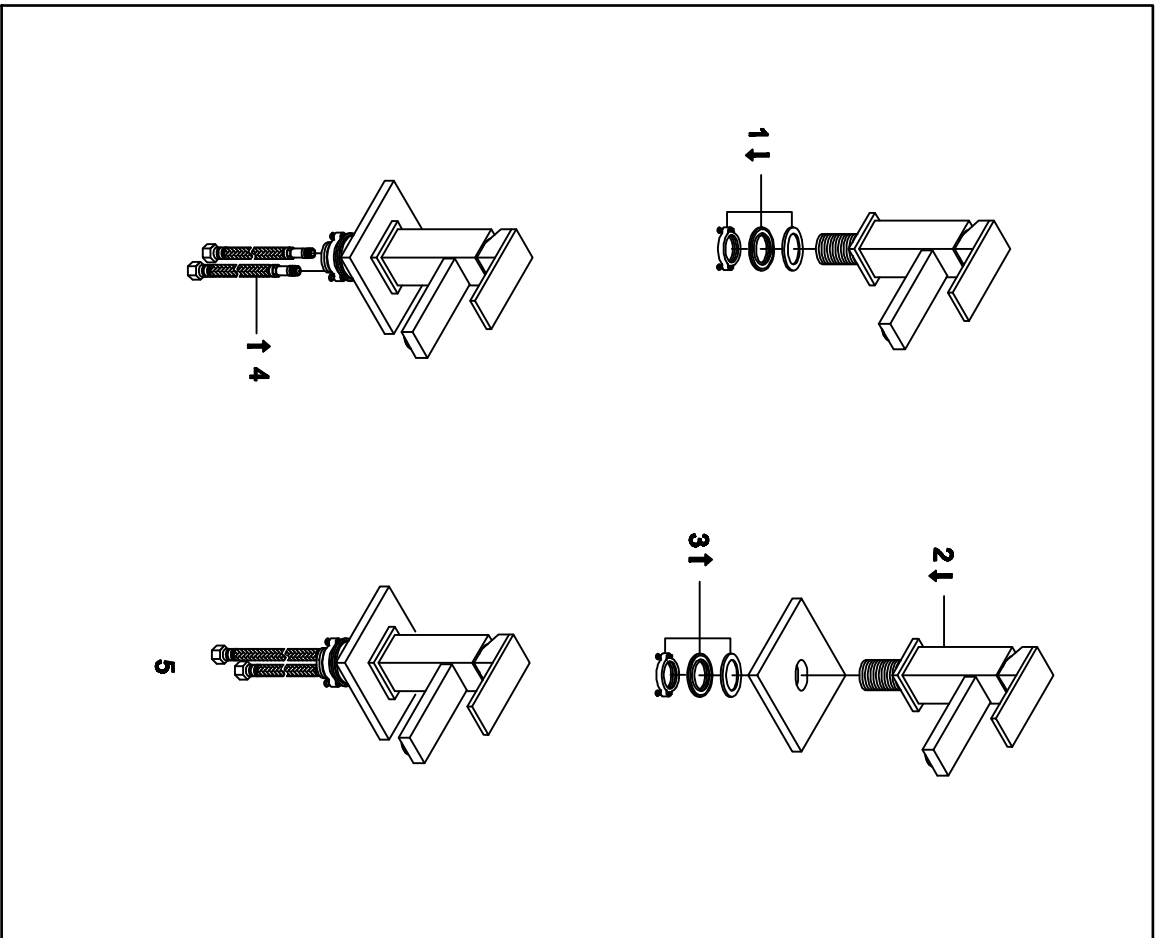

Single lever mono basin mixer

Art NO:86025

Installation

Technique drawing

Explosion drawing