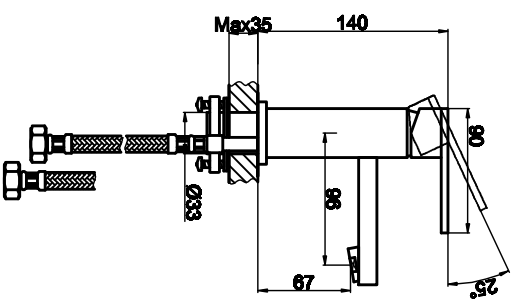

Single lever mono basin mixer

Art NO:86025

Installation

Technique drawing

Explosion drawing